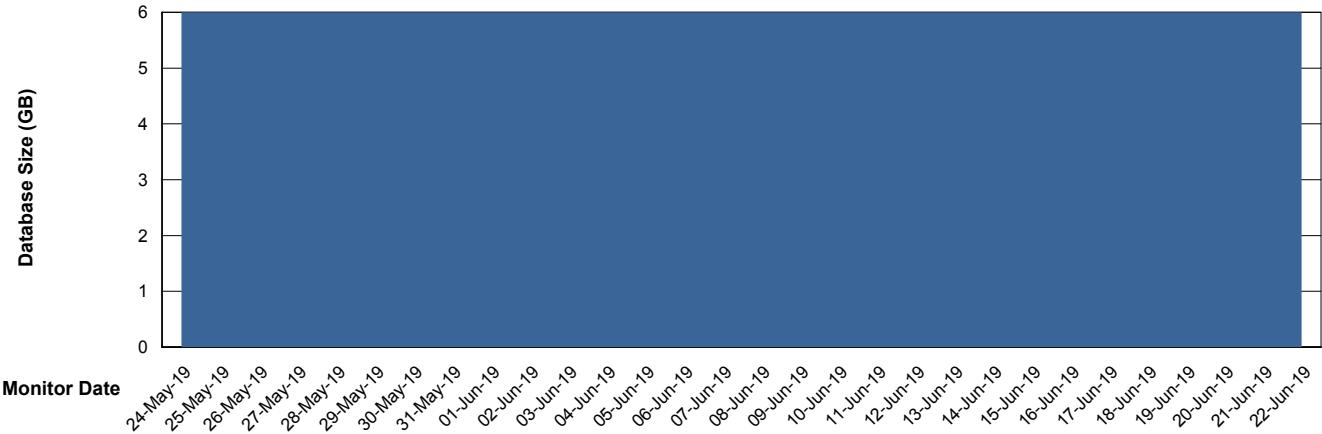

Weekly SLA Customer Report

Customer STX_Production
Database ID 71

Harddisk Usage STX_PRD_LDRSRV

	Free disk space on c: (%)	Total disk space on c: (Gb)	Free disk space on d: (%)	Total disk space on d: (Gb)
22-Jun-19	44	100	21	400
21-Jun-19	46	100	22	400
20-Jun-19	45	100	22	400
19-Jun-19	45	100	22	400
18-Jun-19	45	100	22	400
17-Jun-19	45	100	22	400
16-Jun-19	45	100	22	400

Weekly SLA Customer Report

Customer STX_Production
Database ID 71

Database Performance STXDB_Production

Weekly SLA Customer Report

Customer STX_Production
 Database ID 71

DATABASE SIZE STXDB_Production

Database growth over last month

Database Tablespace STXDB_Production

Date	Tablespace Name	Filesize (Gb)	Usedsize (Gb)	Percentage free
22-Jun-19	ABSDATA	6	5	17
	INDX	1	0	100
21-Jun-19	ABSDATA	6	5	17
	INDX	1	0	100
20-Jun-19	ABSDATA	6	5	17
	INDX	1	0	100
19-Jun-19	ABSDATA	6	5	17
	INDX	1	0	100
18-Jun-19	ABSDATA	6	5	17
	INDX	1	0	100
17-Jun-19	ABSDATA	6	5	17
	INDX	1	0	100
16-Jun-19	ABSDATA	6	5	17
	INDX	1	0	100