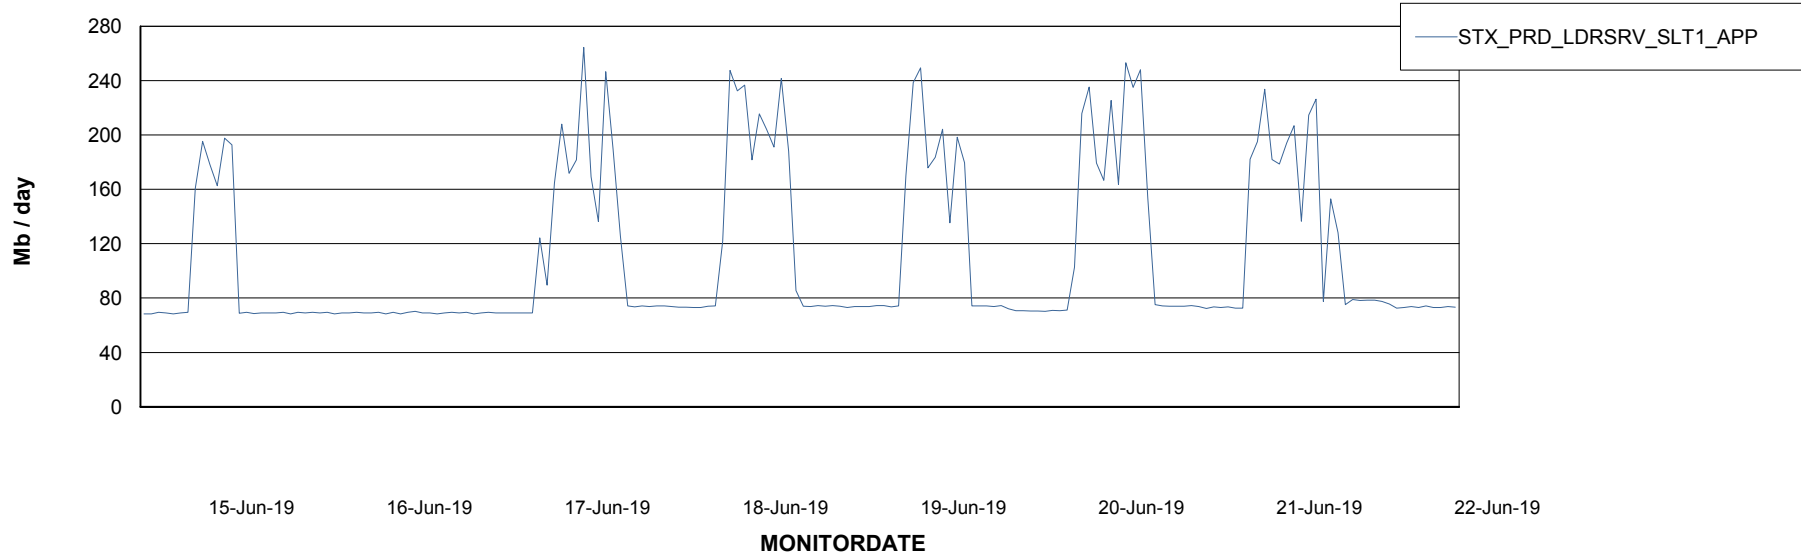

ABSSolute Application Server Services

Avg memory used per ABS Server Service