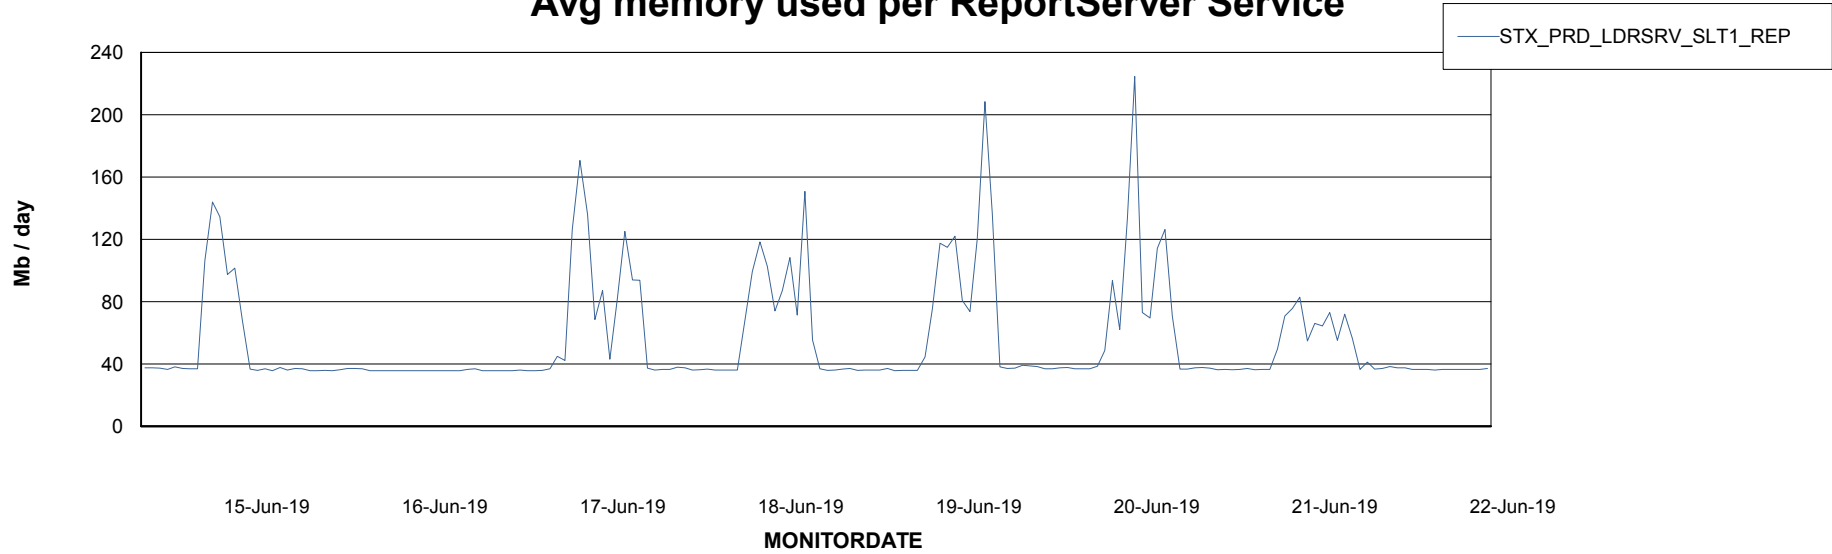

ABSSolute Application ReportServer Services

Avg memory used per ReportServer Service