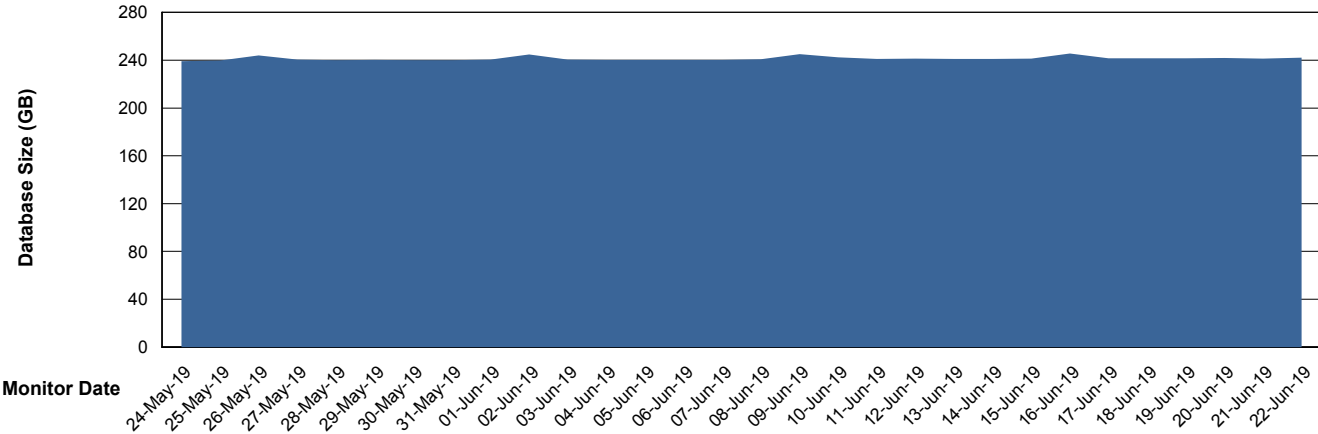

DATABASE SIZE STKDB_ABS1 Production Database

Database growth over last month

Database Tablespace STKDB_ABS1 Production Database

Date	Tablespace Name	Filesize (Gb)	Usedsize (Gb)	Percentage free
22-Jun-19	ABSDATA	177	107	40
	INDX	154	133	14
21-Jun-19	ABSDATA	177	107	40
	INDX	154	133	14
20-Jun-19	ABSDATA	177	107	40
	INDX	154	133	14
19-Jun-19	ABSDATA	177	107	40
	INDX	154	133	14
18-Jun-19	ABSDATA	177	107	40
	INDX	154	133	14
17-Jun-19	ABSDATA	177	107	40
	INDX	154	133	14
16-Jun-19	ABSDATA	177	107	40
	INDX	154	133	14