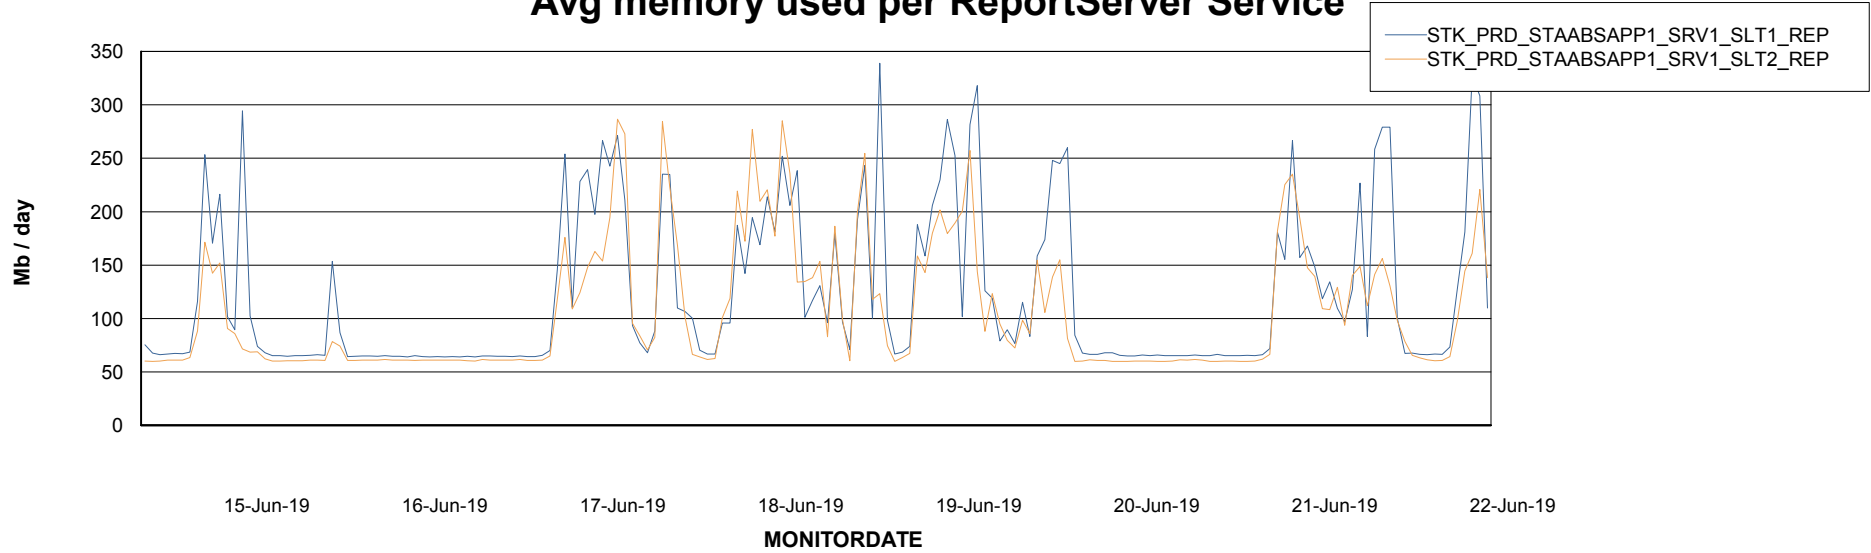

ABSSolute Application ReportServer Services

Avg memory used per ReportServer Service