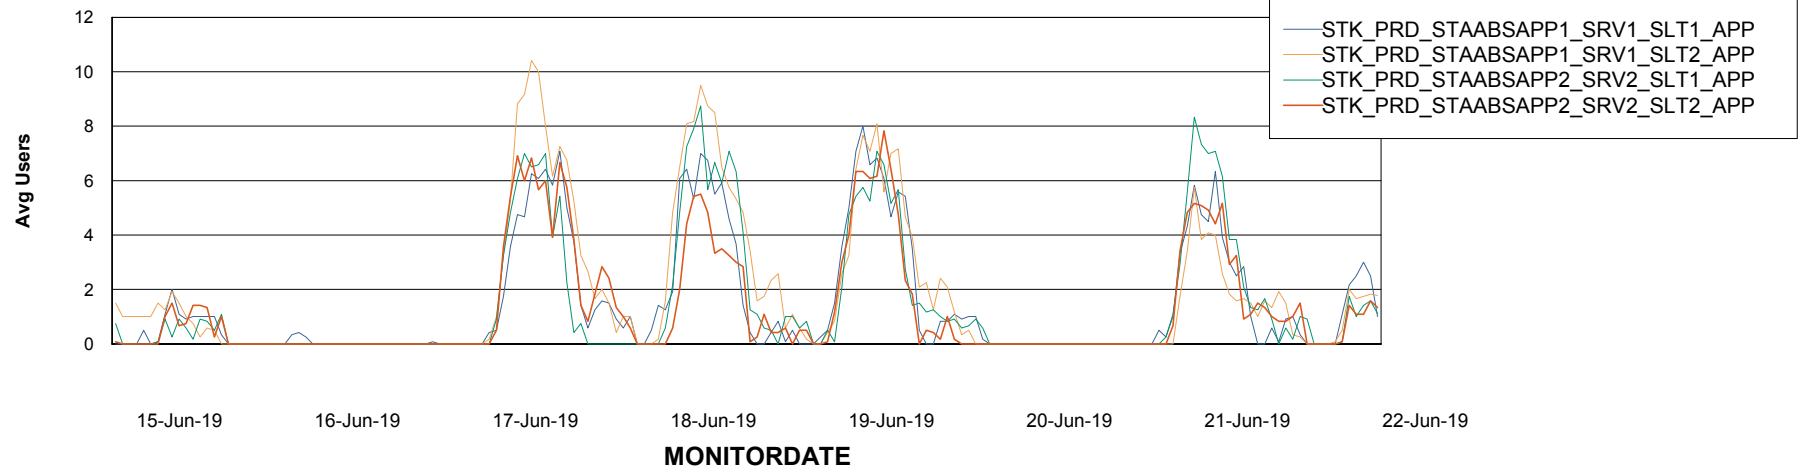

Weekly SLA Customer Report

Customer STK_Production
Database ID 82

ABSolute Application Server Services

Avg memory used per ABS Server Service

Avg users per day per ABS server

Weekly SLA Customer Report

Customer STK_Production
Database ID 82