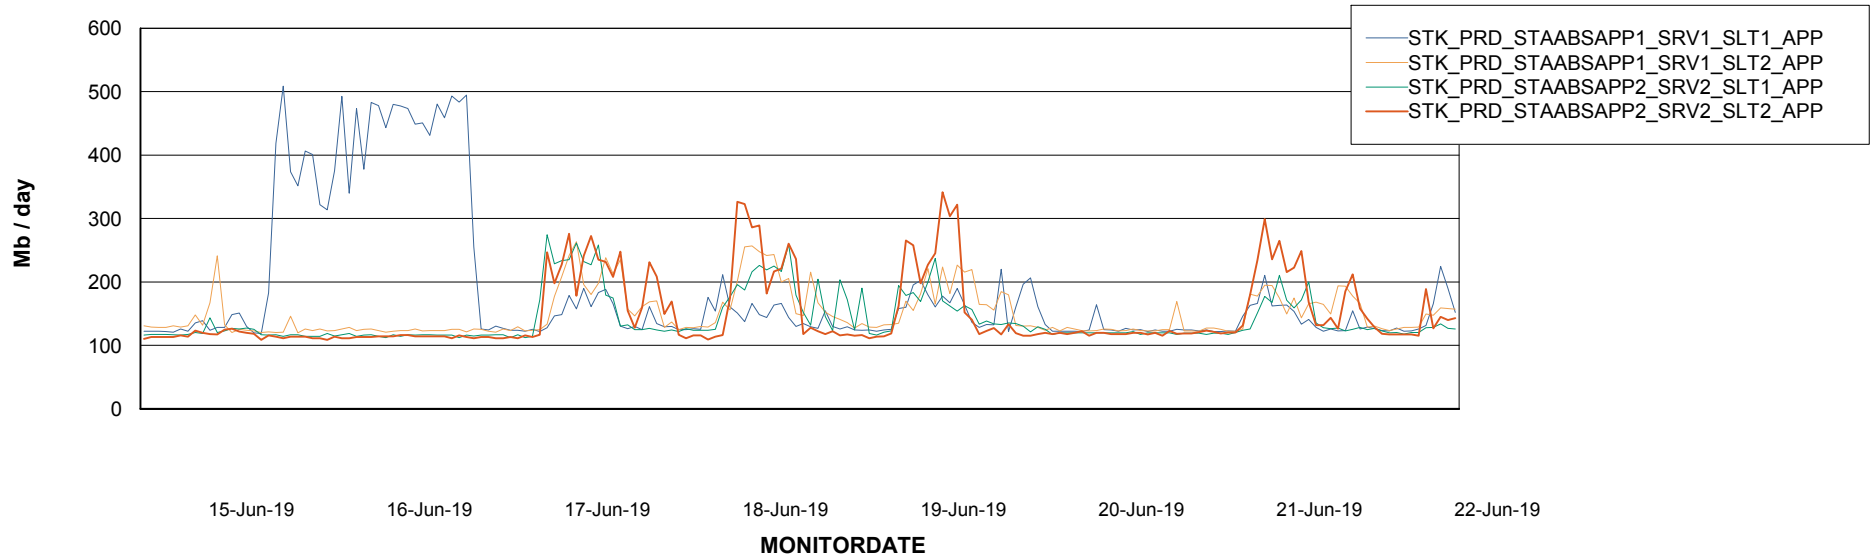

Weekly SLA Customer Report

Customer STK_Production
Database ID 82

Database Performance STKDB_ABS1 Production Database

Weekly SLA Customer Report

Customer STK_Production
Database ID 82

Database Performance STKDB_ABS1SB Standby Database

Weekly SLA Customer Report

Customer STK_Production
 Database ID 82

DATABASE SIZE STKDB_ABS1 Production Database

Database growth over last month

Database Tablespace STKDB_ABS1 Production Database

Date	Tablespace Name	Filesize (Gb)	Usedsize (Gb)	Percentage free
22-Jun-19	ABSDATA	177	107	40
	INDX	154	133	14
21-Jun-19	ABSDATA	177	107	40
	INDX	154	133	14
20-Jun-19	ABSDATA	177	107	40
	INDX	154	133	14
19-Jun-19	ABSDATA	177	107	40
	INDX	154	133	14
18-Jun-19	ABSDATA	177	107	40
	INDX	154	133	14
17-Jun-19	ABSDATA	177	107	40
	INDX	154	133	14
16-Jun-19	ABSDATA	177	107	40
	INDX	154	133	14

Weekly SLA Customer Report

Customer STK_Production
Database ID 82

ABSolute Application Server Services

Avg memory used per ABS Server Service

Avg users per day per ABS server

Weekly SLA Customer Report

Customer STK_Production
Database ID 82