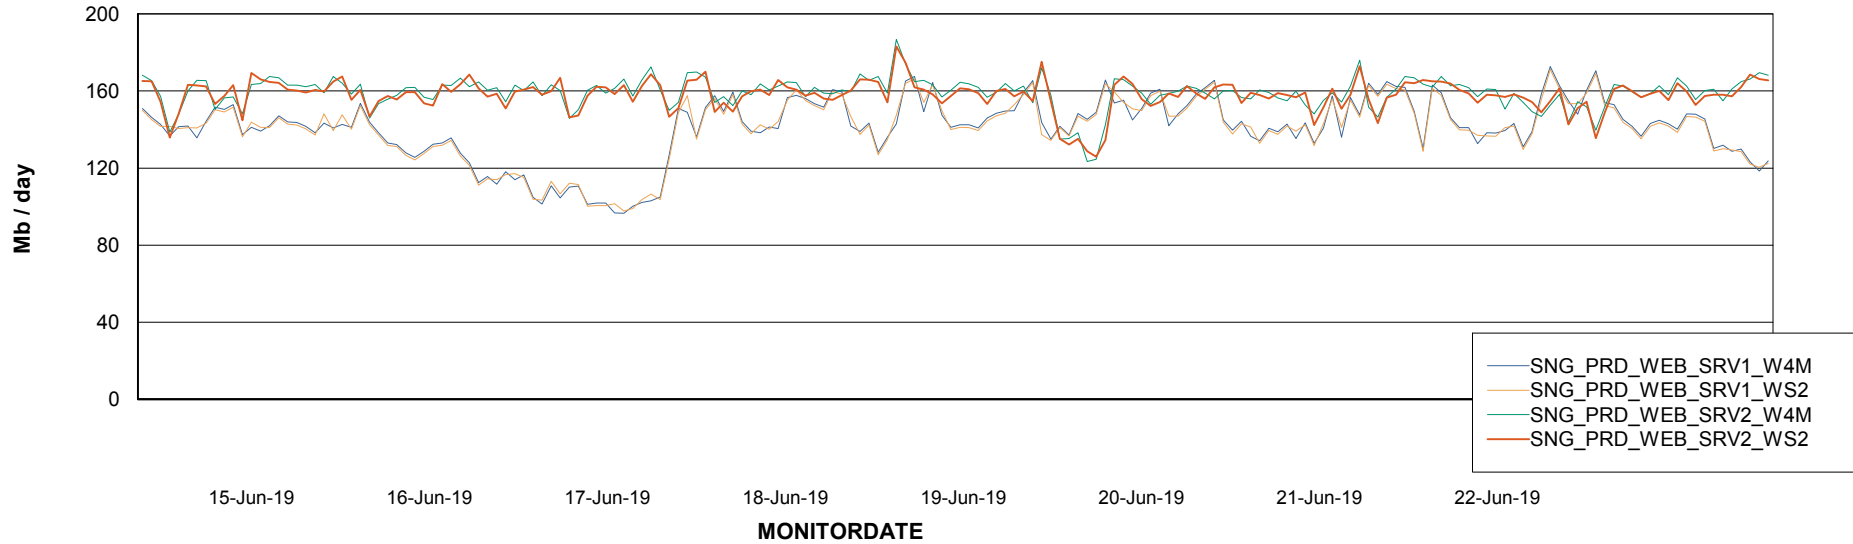

ABSSolute Web Component Services

Avg memory used per ABS Web component