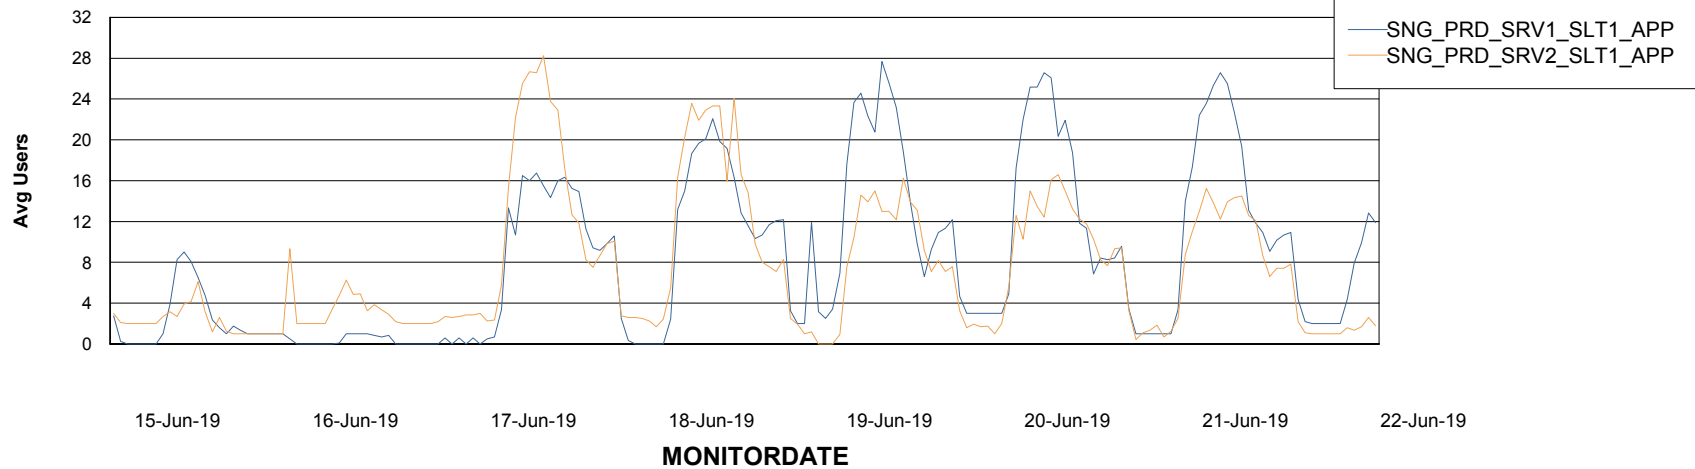

Avg users per day per ABS server