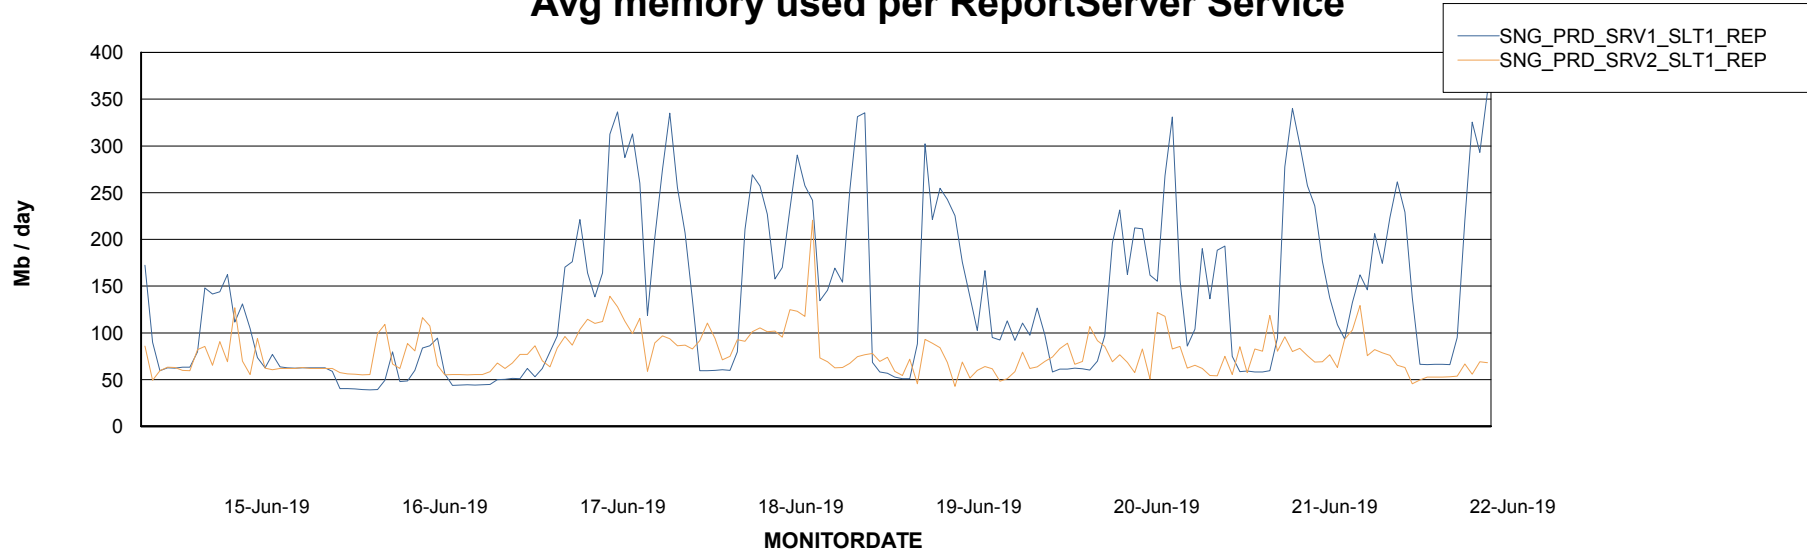

ABSSolute Application ReportServer Services

Avg memory used per ReportServer Service