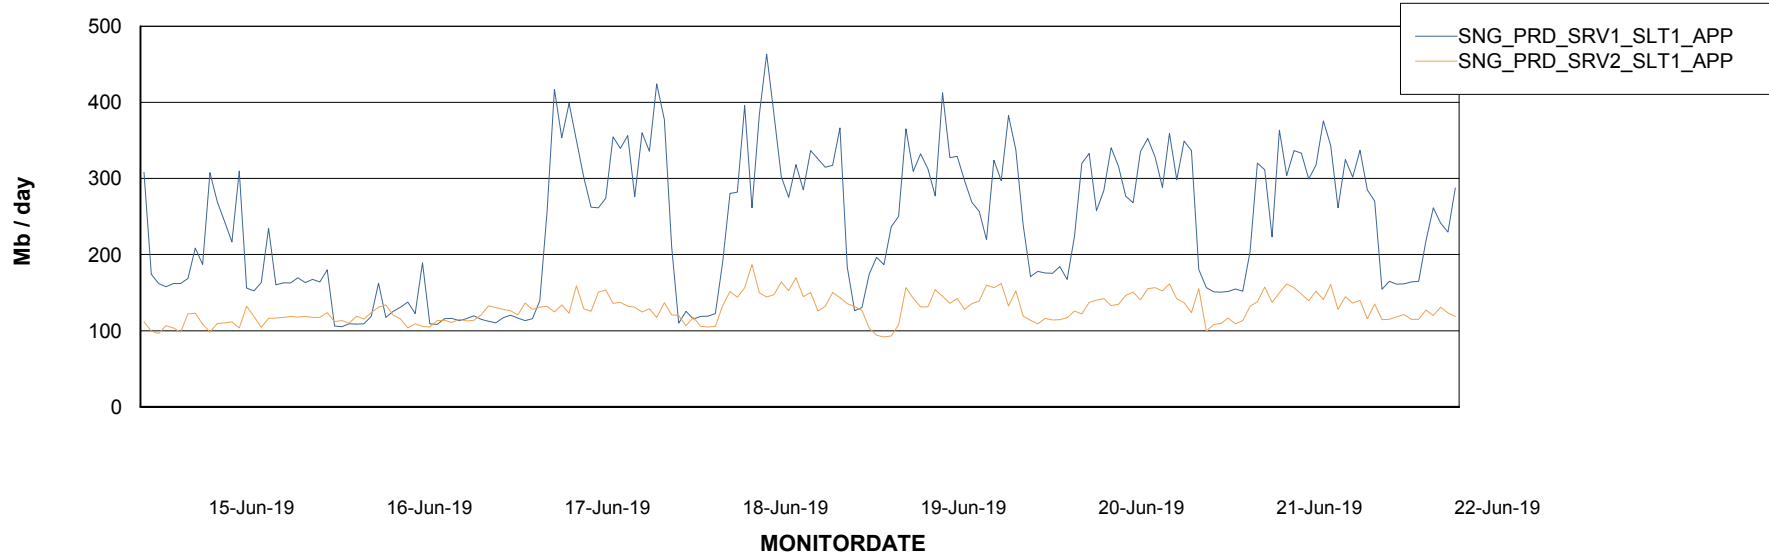

ABSSolute Application Server Services

Avg memory used per ABS Server Service