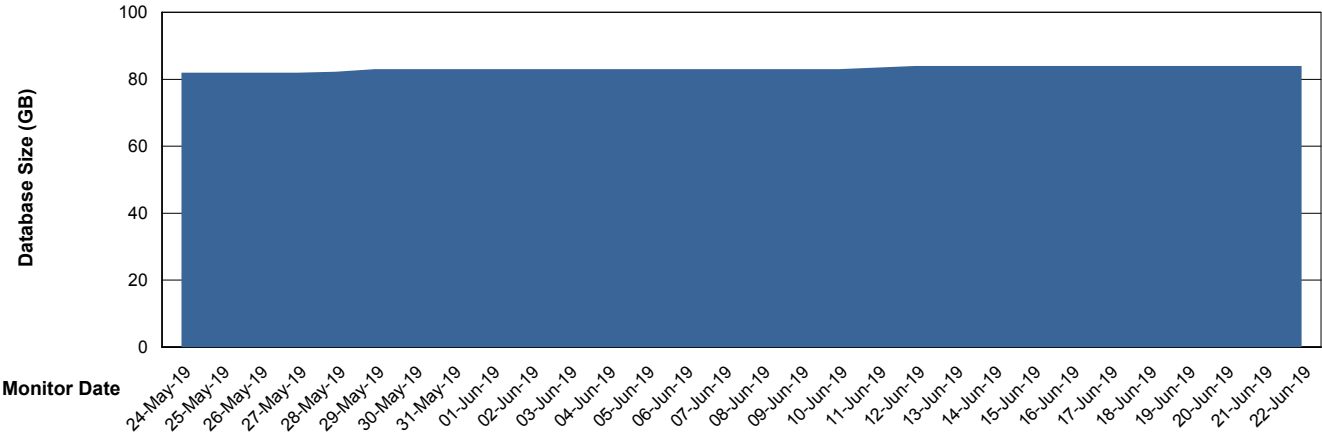

DATABASE SIZE SNGDB_Production

Database growth over last month

Database Tablespace SNGDB_Production

Date	Tablespace Name	Filesize (Gb)	Usedsize (Gb)	Percentage free
22-Jun-19	ABSDATA	24	19	21
	INDX	75	63	16
21-Jun-19	ABSDATA	24	19	21
	INDX	75	63	16
20-Jun-19	ABSDATA	24	19	21
	INDX	75	63	16
19-Jun-19	ABSDATA	24	19	21
	INDX	75	63	16
18-Jun-19	ABSDATA	24	19	21
	INDX	75	63	16
17-Jun-19	ABSDATA	24	19	21
	INDX	75	63	16
16-Jun-19	ABSDATA	24	19	21
	INDX	75	63	16