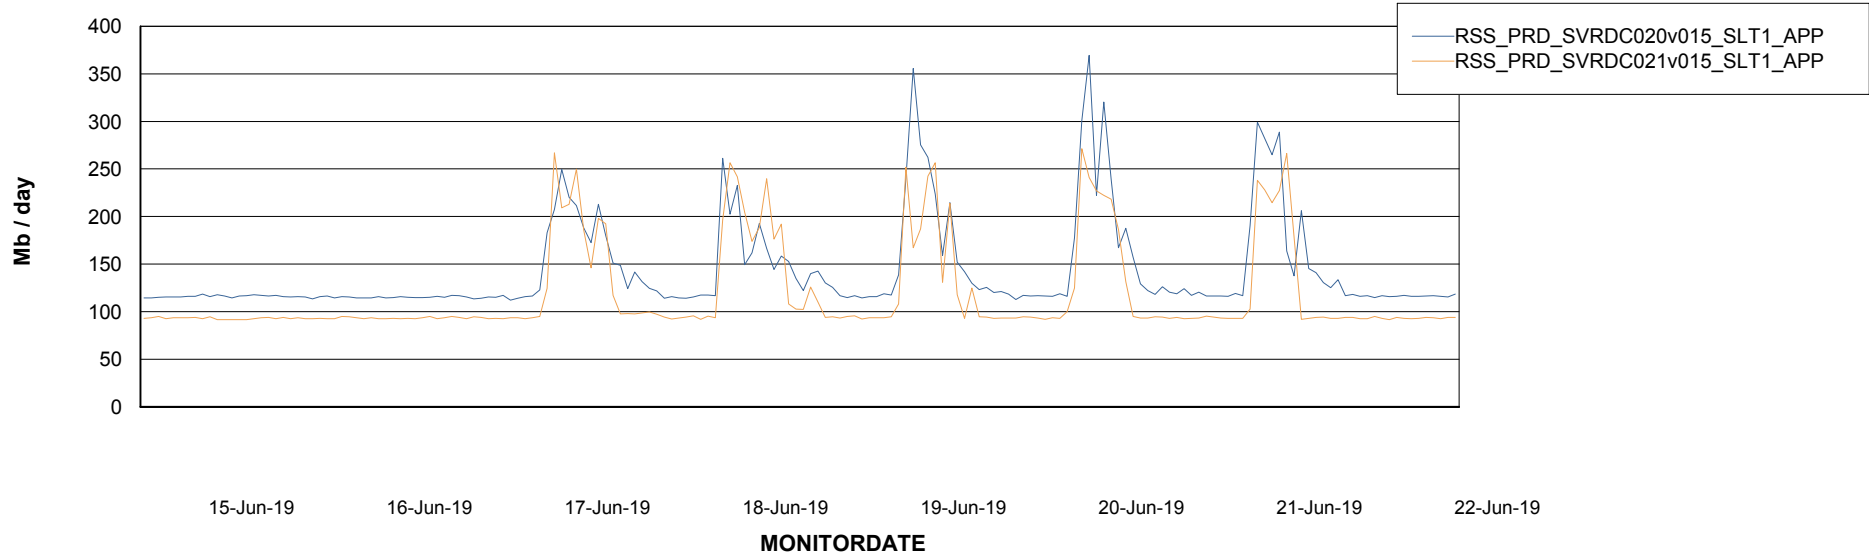

ABSSolute Application Server Services

Avg memory used per ABS Server Service