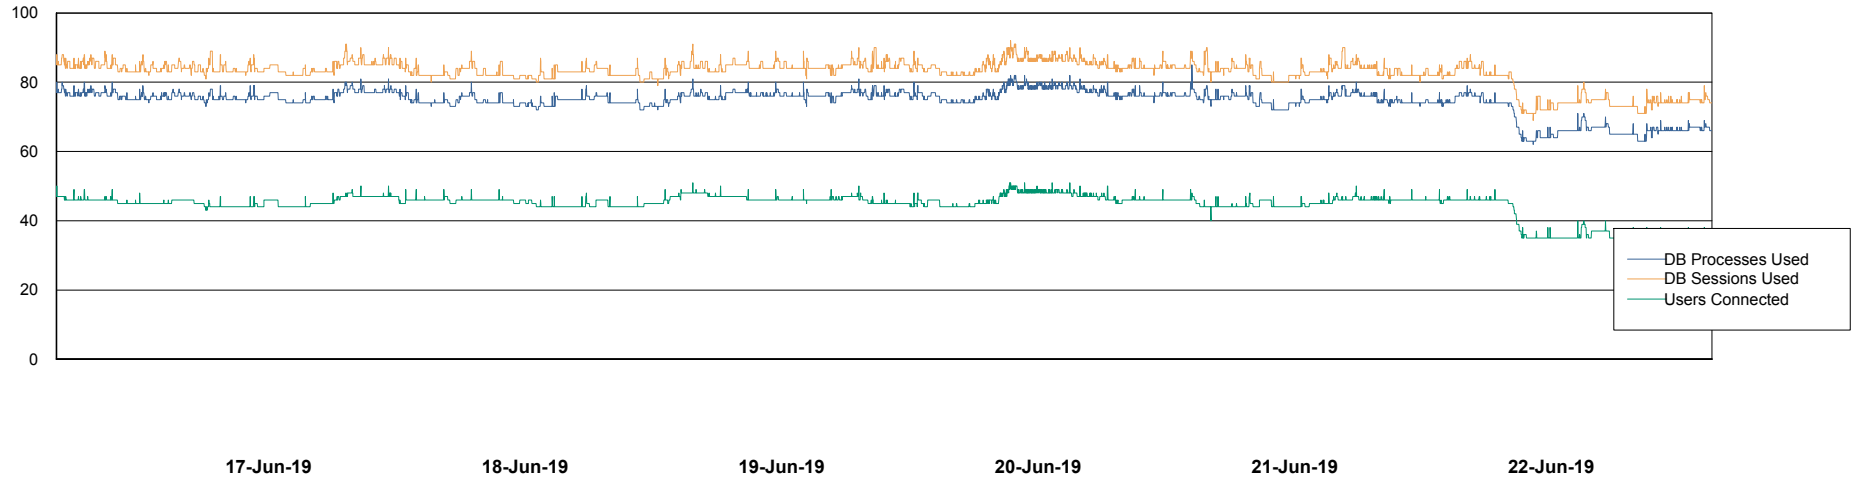

Database Performance RSSDB_Production