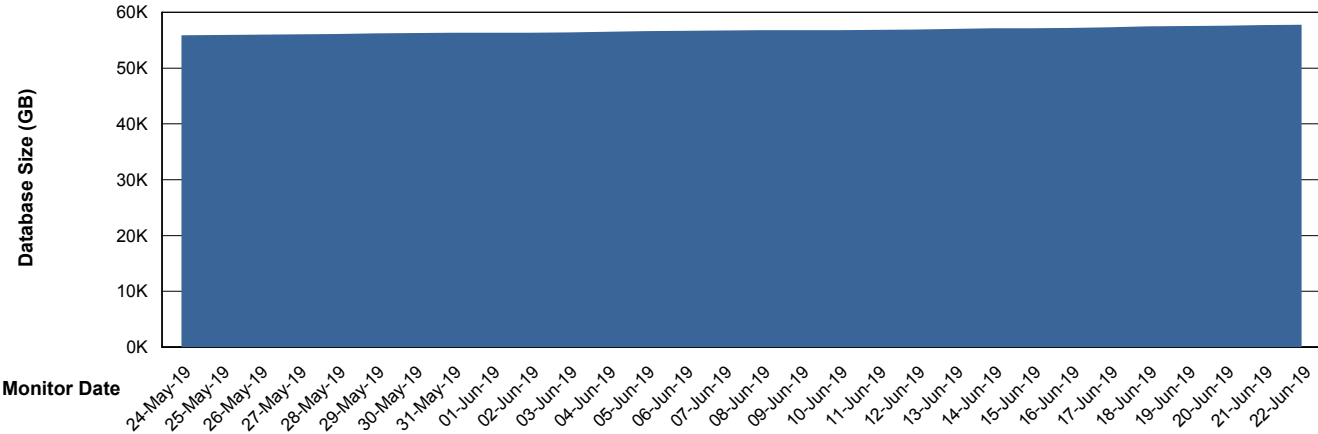

DATABASE SIZE RSSDB_Production

Database growth over last month

Database Tablespace RSSDB_Production

Date	Tablespace Name	Filesize (Gb)	Usedsize (Gb)	Percentage free
22-Jun-19	ABSDATA	30,000	24,100	20
	INDX	40,000	32,347	19
21-Jun-19	ABSDATA	30,000	24,100	20
	INDX	40,000	32,347	19
20-Jun-19	ABSDATA	30,000	24,083	20
	INDX	40,000	32,179	20
19-Jun-19	ABSDATA	30,000	24,082	20
	INDX	40,000	32,103	20
18-Jun-19	ABSDATA	30,000	24,074	20
	INDX	40,000	32,067	20
17-Jun-19	ABSDATA	30,000	24,066	20
	INDX	40,000	32,040	20
16-Jun-19	ABSDATA	30,000	23,857	20
	INDX	40,000	31,984	20