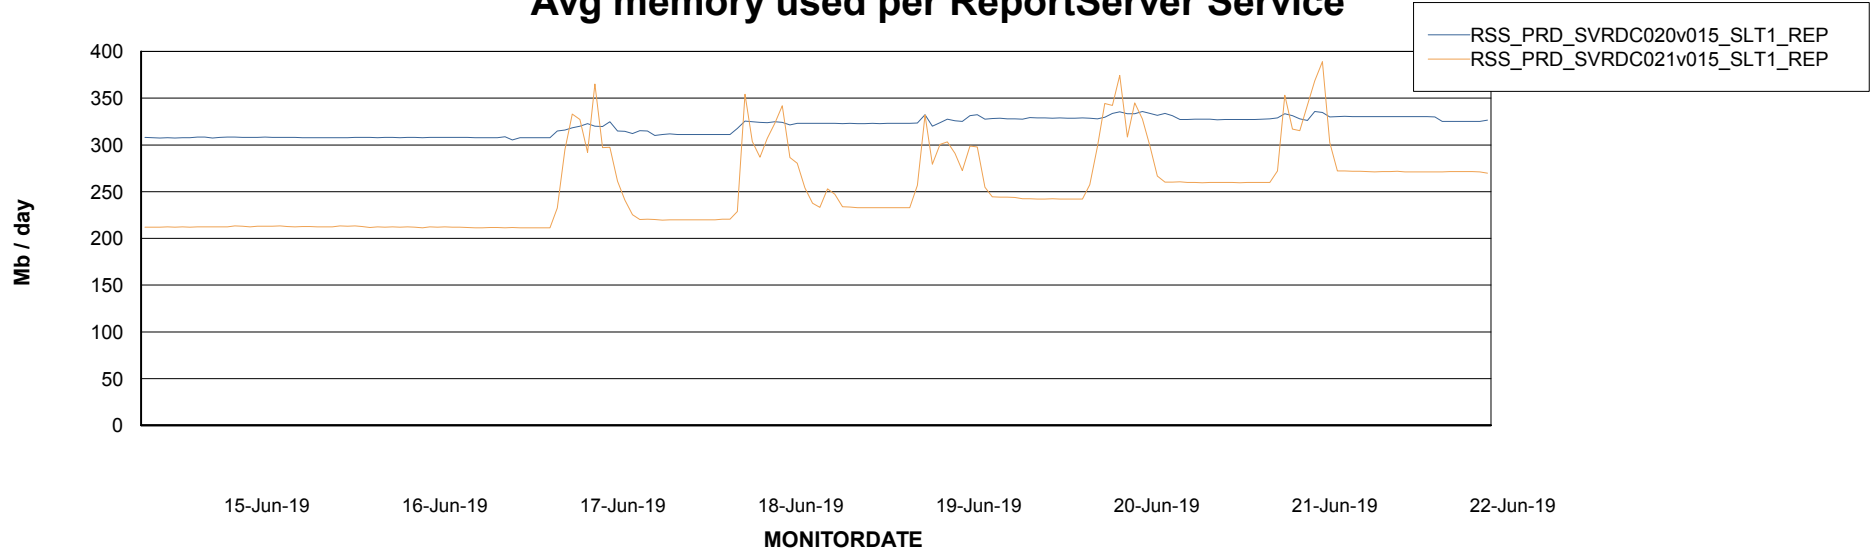

ABSSolute Application ReportServer Services

Avg memory used per ReportServer Service