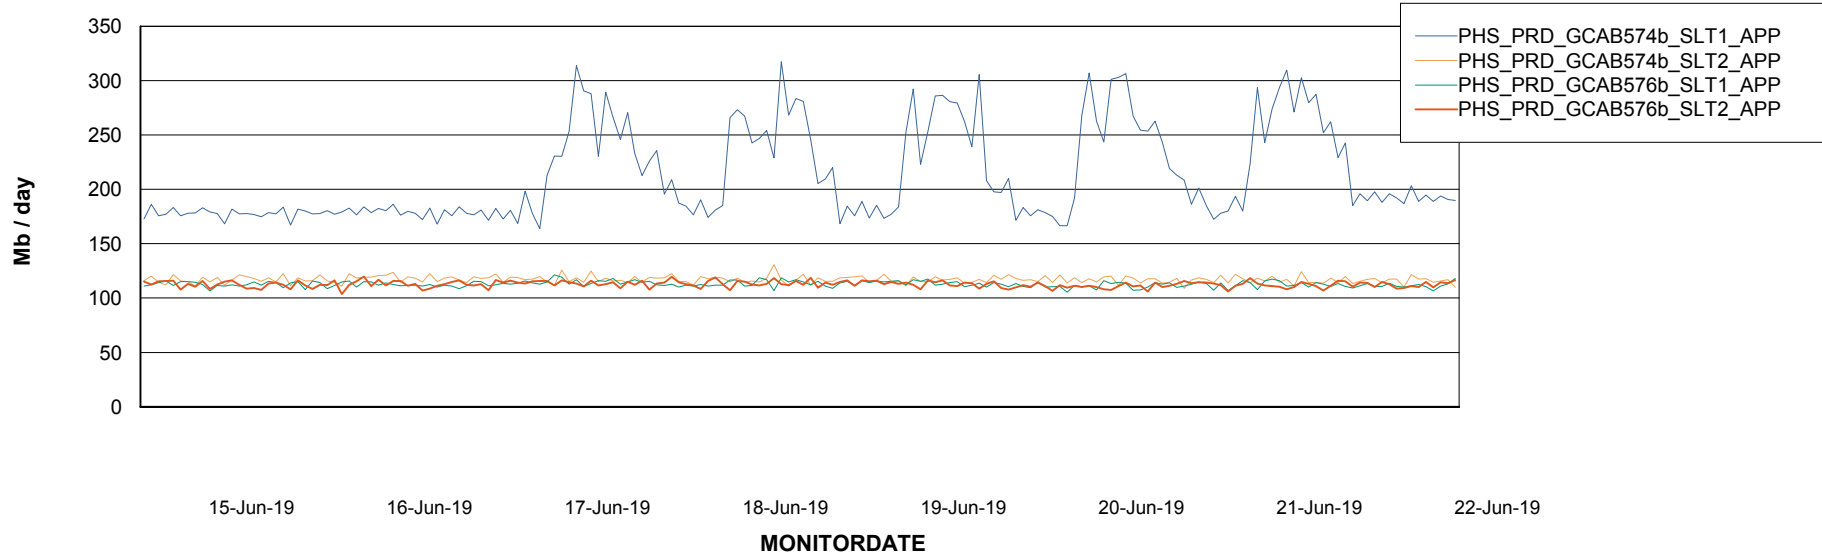

ABSSolute Application Server Services

Avg memory used per ABS Server Service