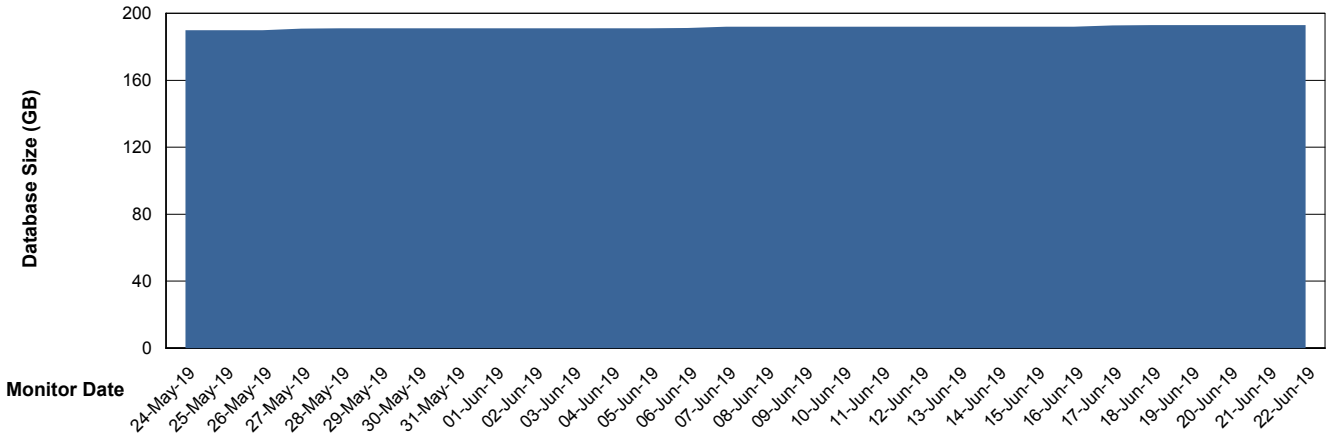

Weekly SLA Customer Report

Customer PHS_Production
Database ID 47

Database Performance PHSDB_Production

Weekly SLA Customer Report

Customer PHS_Production
Database ID 47

Database Performance PHSDB_Standby

Weekly SLA Customer Report

Customer PHS_Production
 Database ID 47

DATABASE SIZE PHSDB_Production

Database growth over last month

Database Tablespace PHSDB_Production

Date	Tablespace Name	Filesize (Gb)	Usedsize (Gb)	Percentage free
22-Jun-19	ABSDATA	214	182	15
	INDX	14	11	21
21-Jun-19	ABSDATA	214	182	15
	INDX	14	11	21
20-Jun-19	ABSDATA	214	182	15
	INDX	14	11	21
19-Jun-19	ABSDATA	214	182	15
	INDX	14	11	21
18-Jun-19	ABSDATA	214	182	15
	INDX	14	11	21
17-Jun-19	ABSDATA	214	182	15
	INDX	14	11	21
16-Jun-19	ABSDATA	214	181	15
	INDX	14	11	21