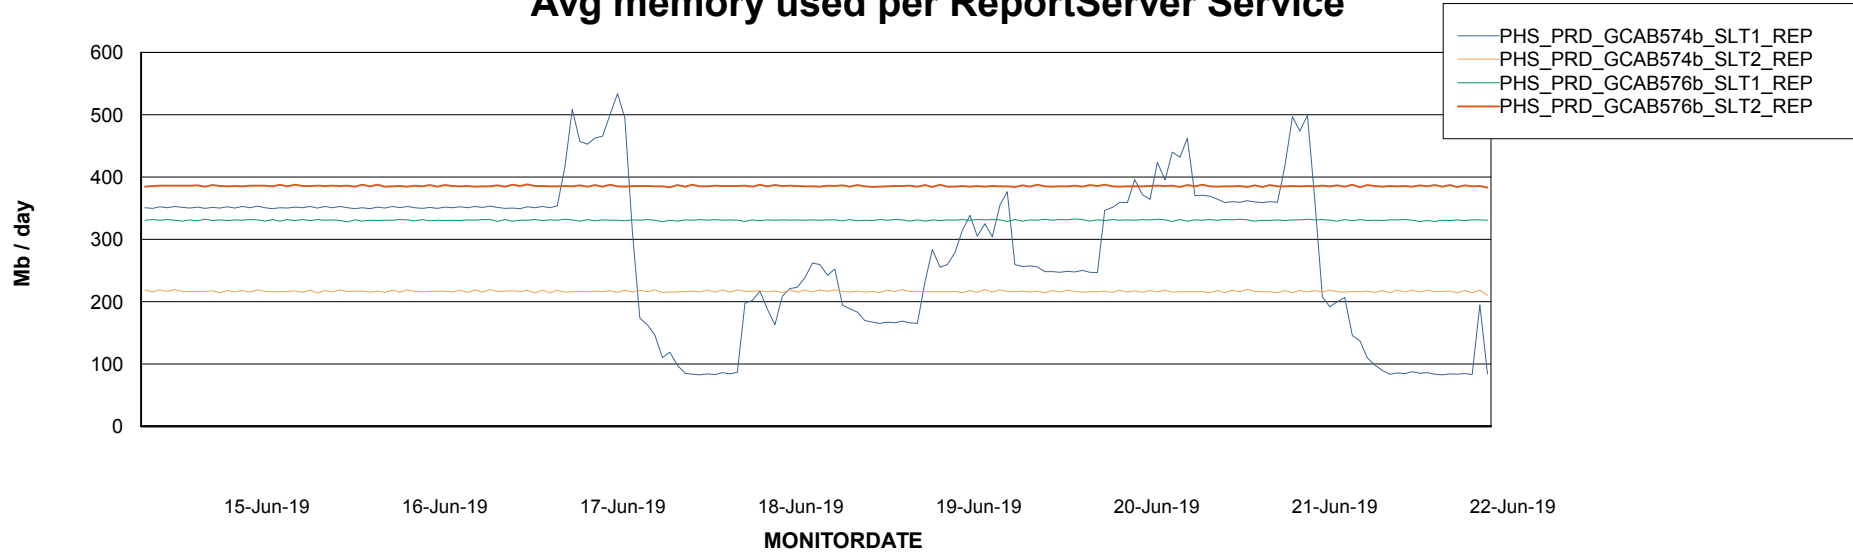

Avg memory used per ABS Server Service

Avg users per day per ABS server

Weekly SLA Customer Report

Customer PHS_Production
Database ID 47

ABSSolute Application ReportServer Services

Avg memory used per ReportServer Service