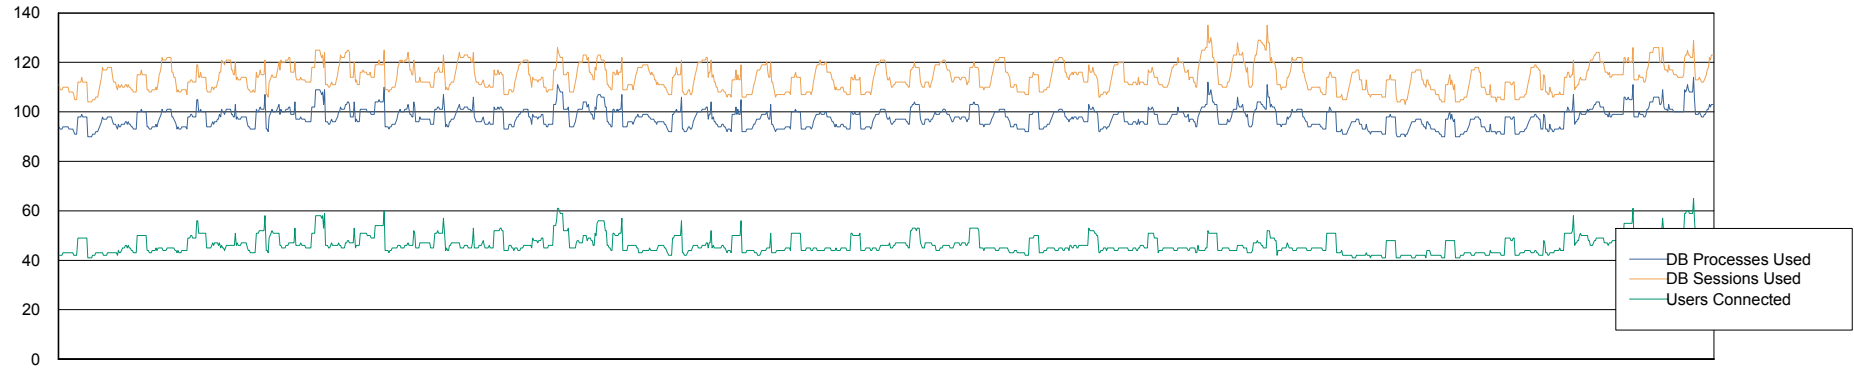

Database Performance PCODB_Production