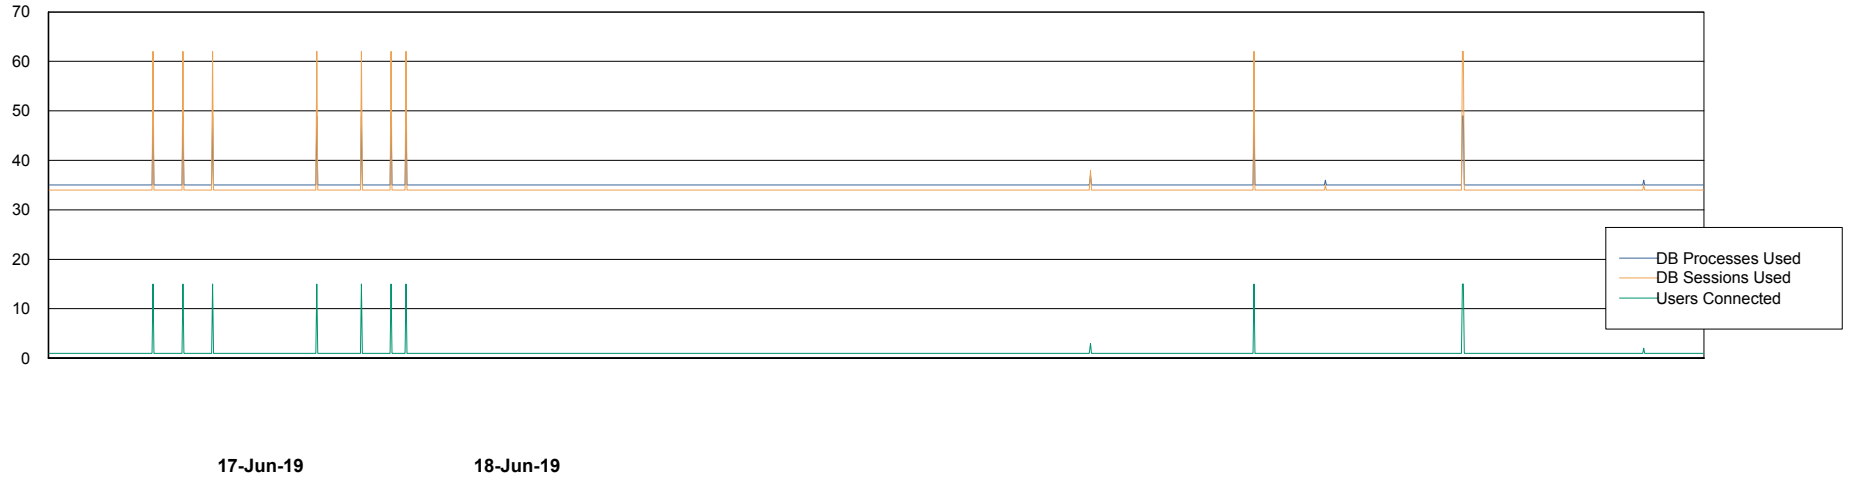

Database Performance PCODB_Standby