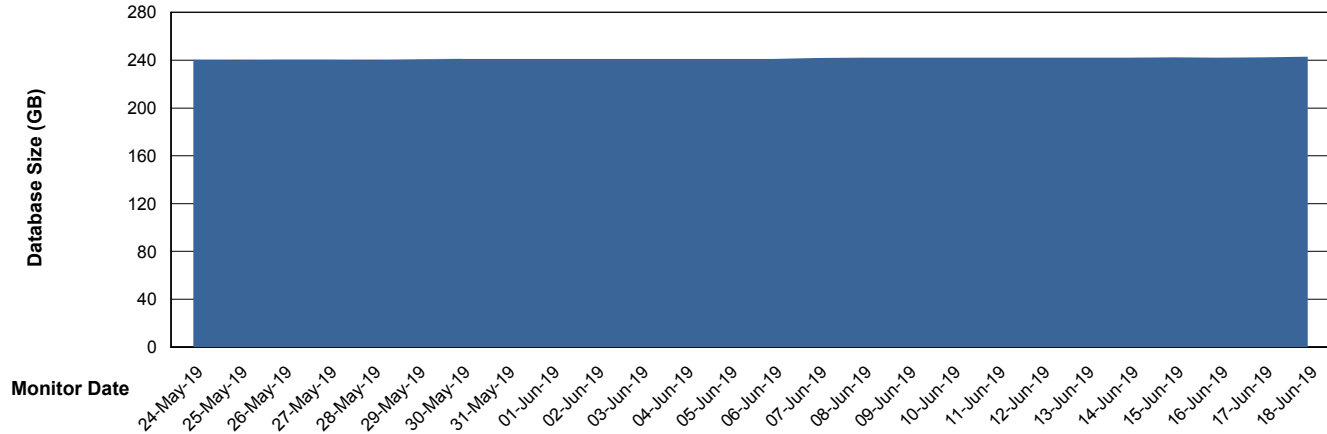

Customer PCO Production
Database ID 44

Database Performance PCODB_Standby

Weekly SLA Customer Report

Customer PCO Production
 Database ID 44

DATABASE SIZE PCODB_Production

Database growth over last month

Database Tablespace PCODB_Production

Date	Tablespace Name	Filesize (Gb)	Usedsize (Gb)	Percentage free
18-Jun-19	ABSDATA	150	87	42
	INDX	200	122	39
17-Jun-19	ABSDATA	150	87	42
	INDX	200	122	39
16-Jun-19	ABSDATA	150	87	42
	INDX	200	122	39

Weekly SLA Customer Report