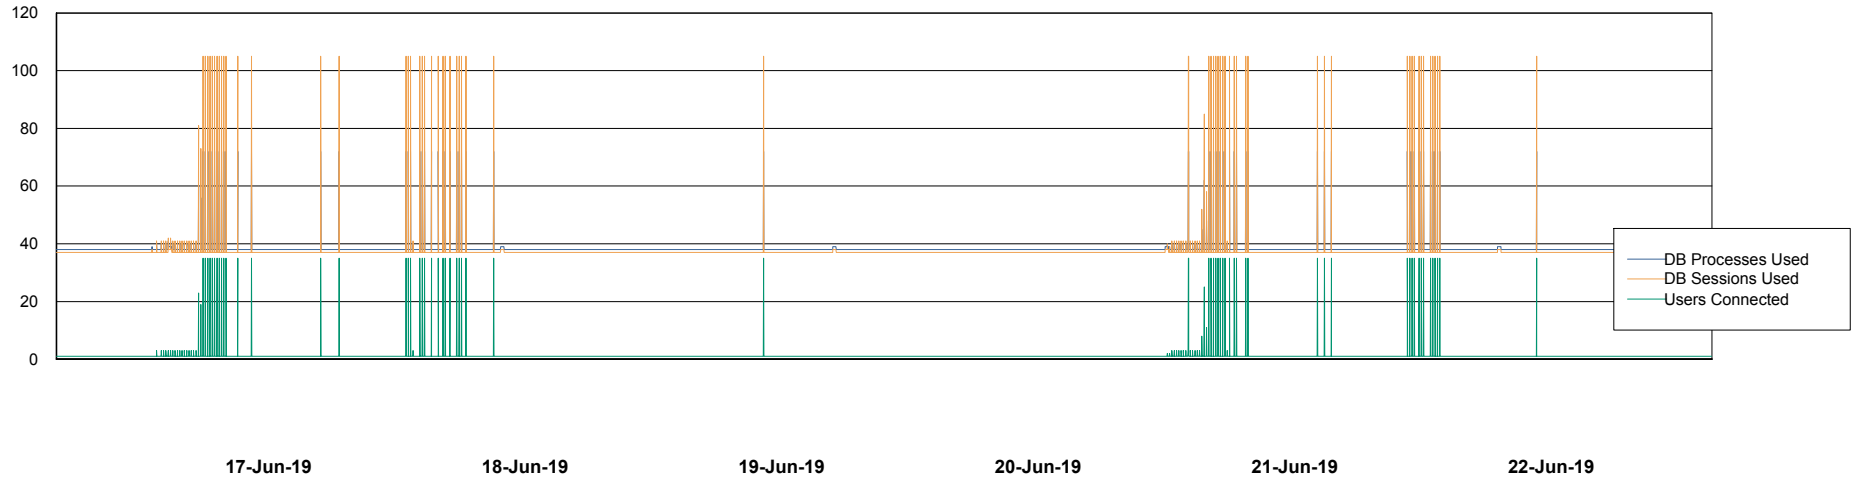

Database Performance NIXDB_Standby