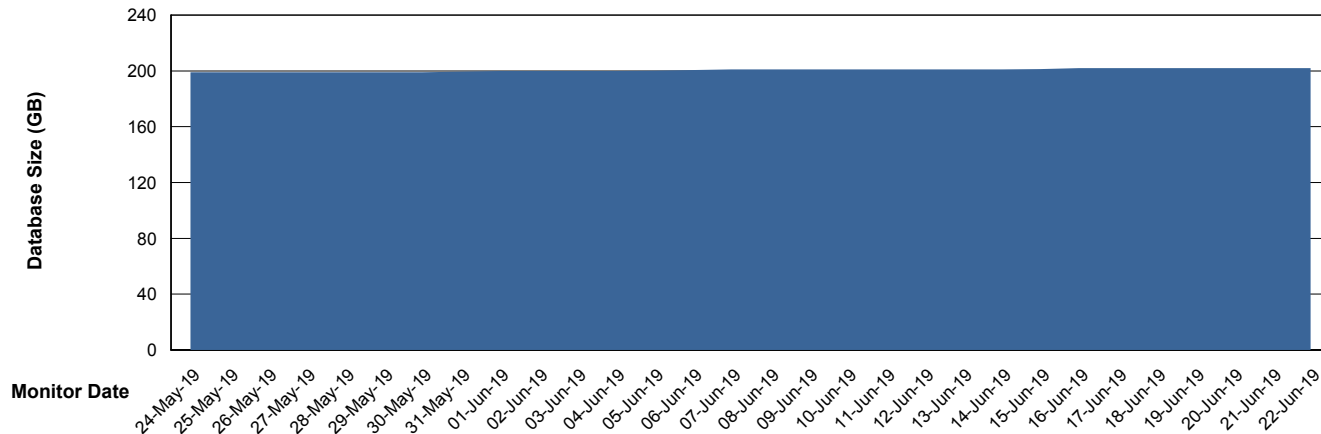

Weekly SLA Customer Report

Customer NIX_Production
Database ID 51

Database Performance NIXDB_BI

Weekly SLA Customer Report

Customer NIX_Production
Database ID 51

Database Performance NIXDB_Production

Weekly SLA Customer Report

Customer NIX_Production
Database ID 51

Database Performance NIXDB_Standby

Weekly SLA Customer Report

Customer NIX_Production
Database ID 51

DATABASE SIZE NIXDB_BI

Database growth over last month

DATABASE SIZE NIXDB_Production

Database growth over last month

Weekly SLA Customer Report

Customer NIX_Production
 Database ID 51

Database Tablespace NIXDB_BI

Date	Tablespace Name	Filesize (Gb)	Usedsize (Gb)	Percentage free
22-Jun-19	ABSDATA	72	58	19
	INDX	72	58	19
21-Jun-19	ABSDATA	72	58	19
	INDX	72	58	19
20-Jun-19	ABSDATA	72	58	19
	INDX	72	58	19
19-Jun-19	ABSDATA	68	58	15
	INDX	66	58	12
18-Jun-19	ABSDATA	68	58	15
	INDX	66	58	12
17-Jun-19	ABSDATA	68	58	15
	INDX	66	58	12
16-Jun-19	ABSDATA	68	58	15
	INDX	66	58	12