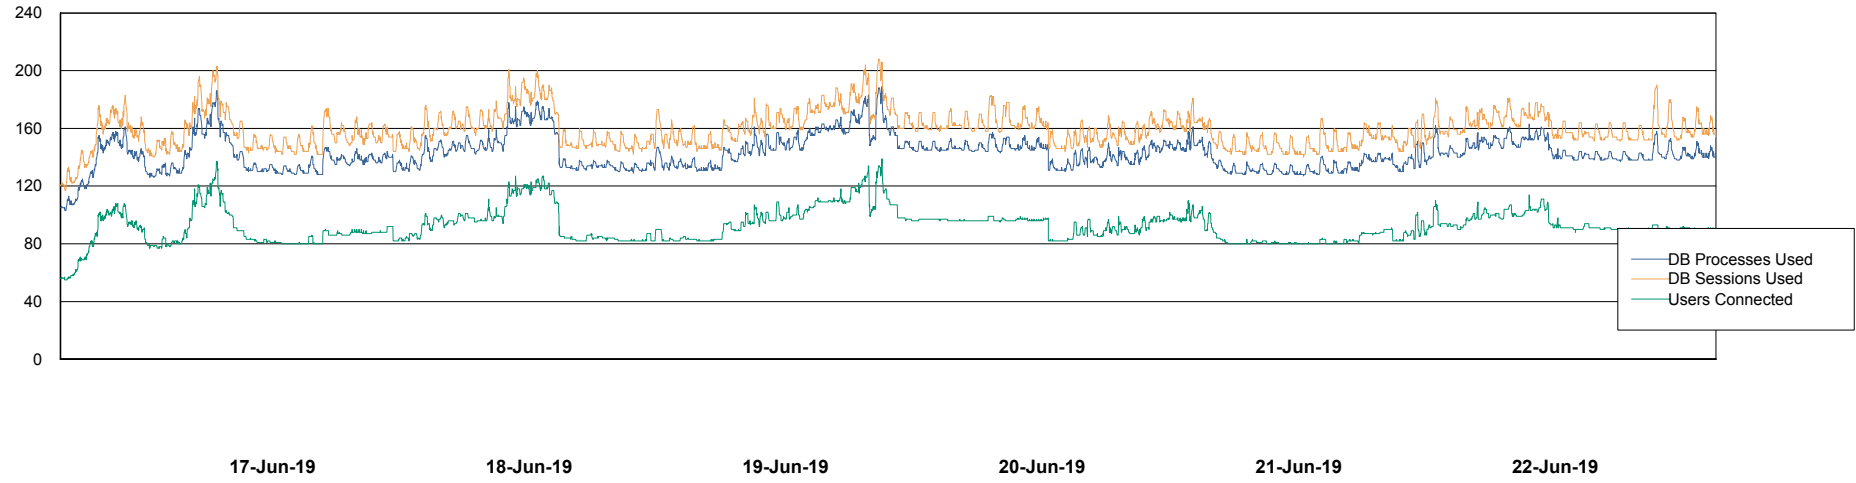

Weekly SLA Customer Report

Customer NIX_Production
Database ID 51

Database Performance NIXDB_BI

Weekly SLA Customer Report

Customer NIX_Production
Database ID 51

Database Performance NIXDB_Production

Weekly SLA Customer Report