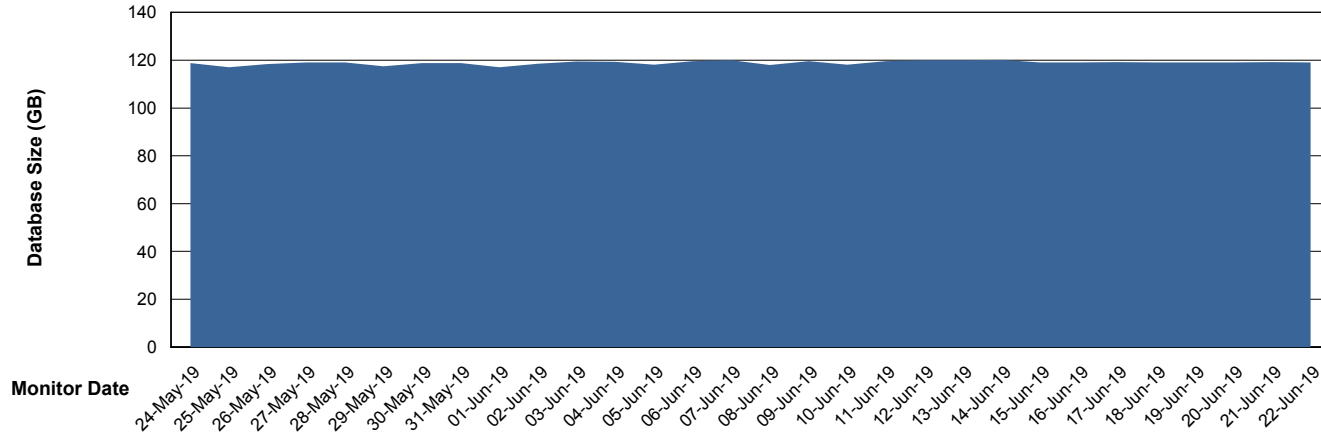

Weekly SLA Customer Report

Customer NIX_Production
Database ID 51

Database Performance NIXDB_BI

Weekly SLA Customer Report

Customer NIX_Production
Database ID 51

Database Performance NIXDB_Production

Weekly SLA Customer Report

Customer NIX_Production
Database ID 51

Database Performance NIXDB_Standby

Weekly SLA Customer Report

Customer NIX_Production
Database ID 51

DATABASE SIZE NIXDB_BI

Database growth over last month

DATABASE SIZE NIXDB_Production

Database growth over last month

Weekly SLA Customer Report

Customer NIX_Production
 Database ID 51

Database Tablespace NIXDB_BI

Date	Tablespace Name	Filesize (Gb)	Usedsize (Gb)	Percentage free
22-Jun-19	ABSDATA	72	58	19
	INDX	72	58	19
21-Jun-19	ABSDATA	72	58	19
	INDX	72	58	19
20-Jun-19	ABSDATA	72	58	19
	INDX	72	58	19
19-Jun-19	ABSDATA	68	58	15
	INDX	66	58	12
18-Jun-19	ABSDATA	68	58	15
	INDX	66	58	12
17-Jun-19	ABSDATA	68	58	15
	INDX	66	58	12
16-Jun-19	ABSDATA	68	58	15
	INDX	66	58	12