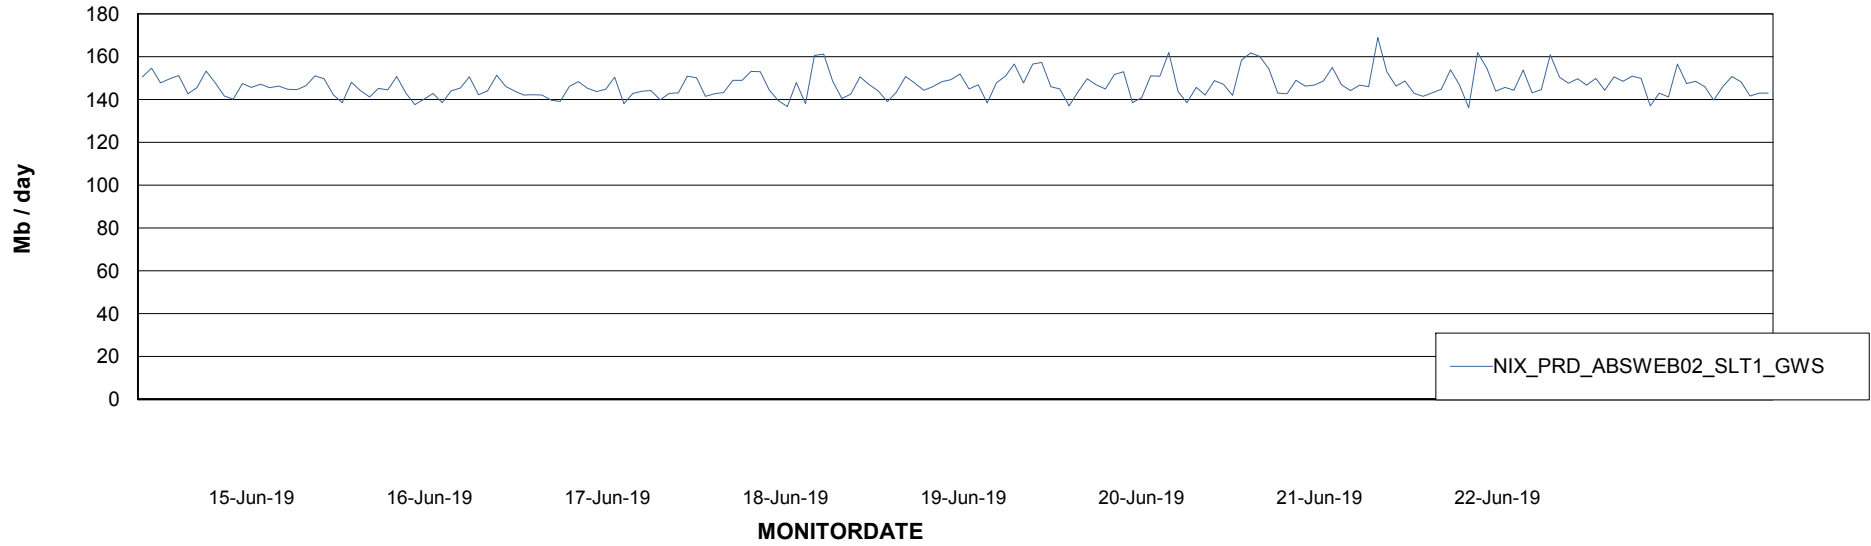

ABSSolute Web Component Services

Avg memory used per ABS Web component