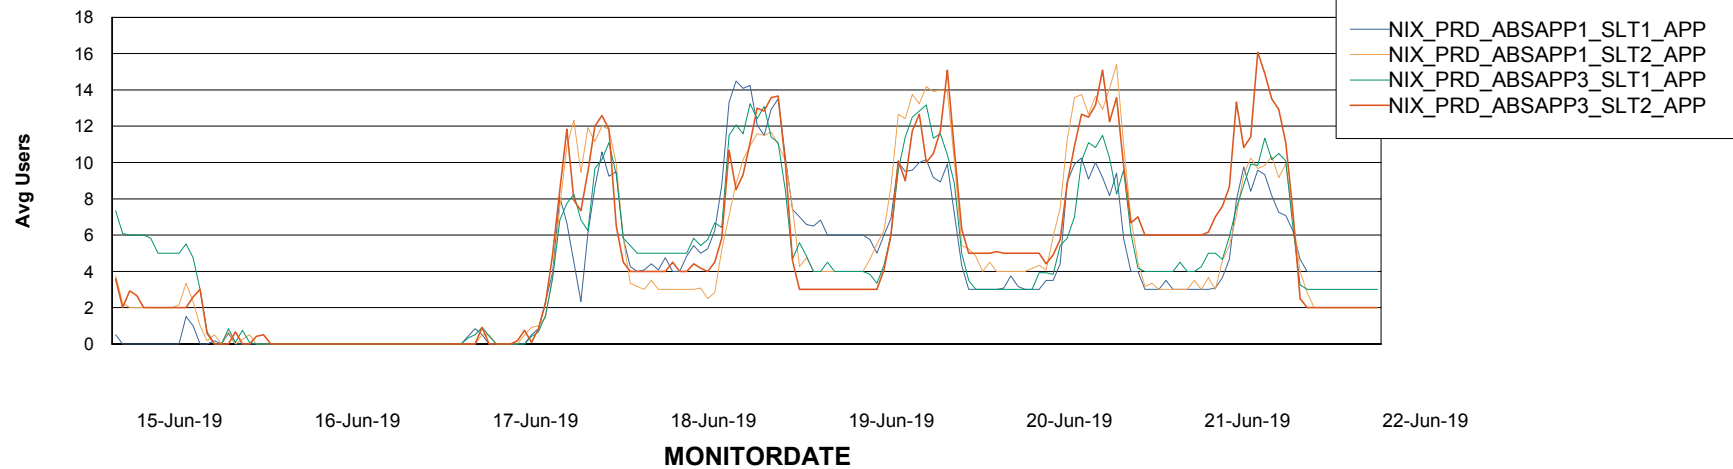

Avg users per day per ABS server