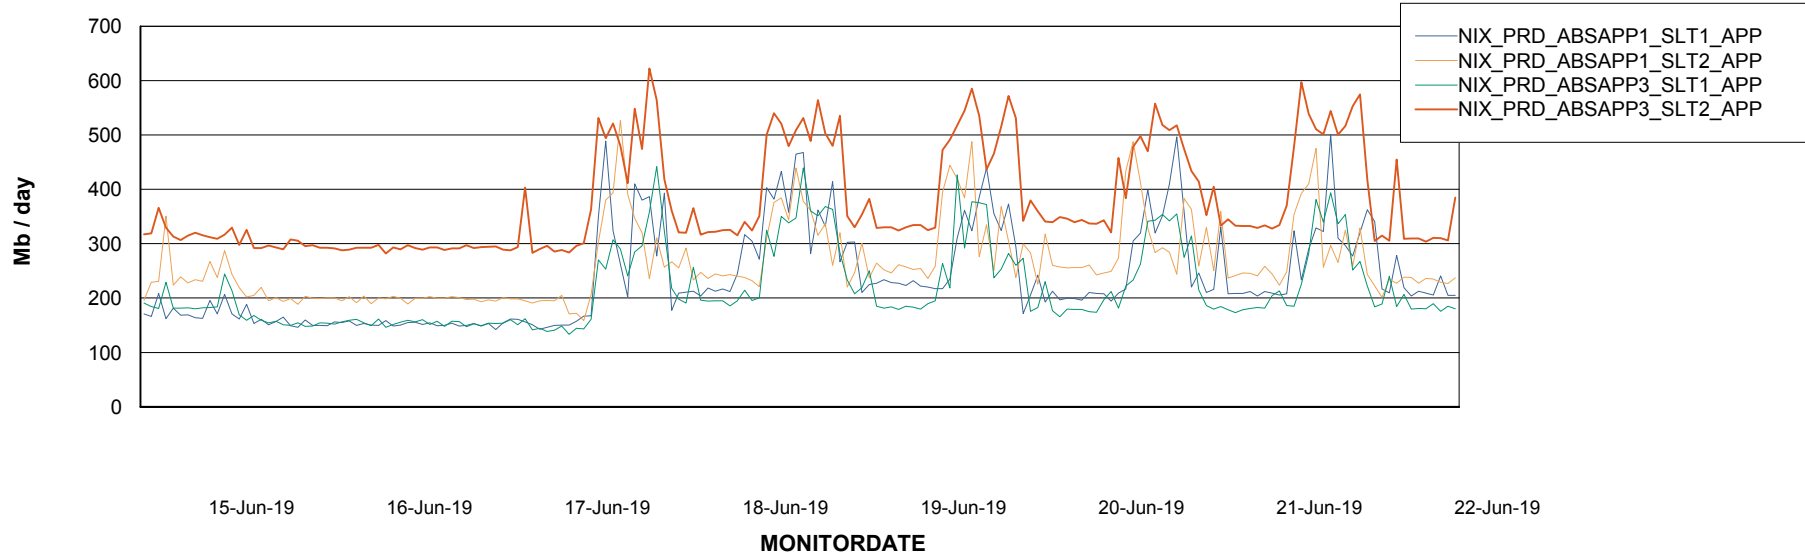

Standby Database Health NIX_Production

Recovery lag for last 7 days

Weekly SLA Customer Report

Customer NIX_Production
Database ID 51

ABSSolute Application Server Services

Avg memory used per ABS Server Service