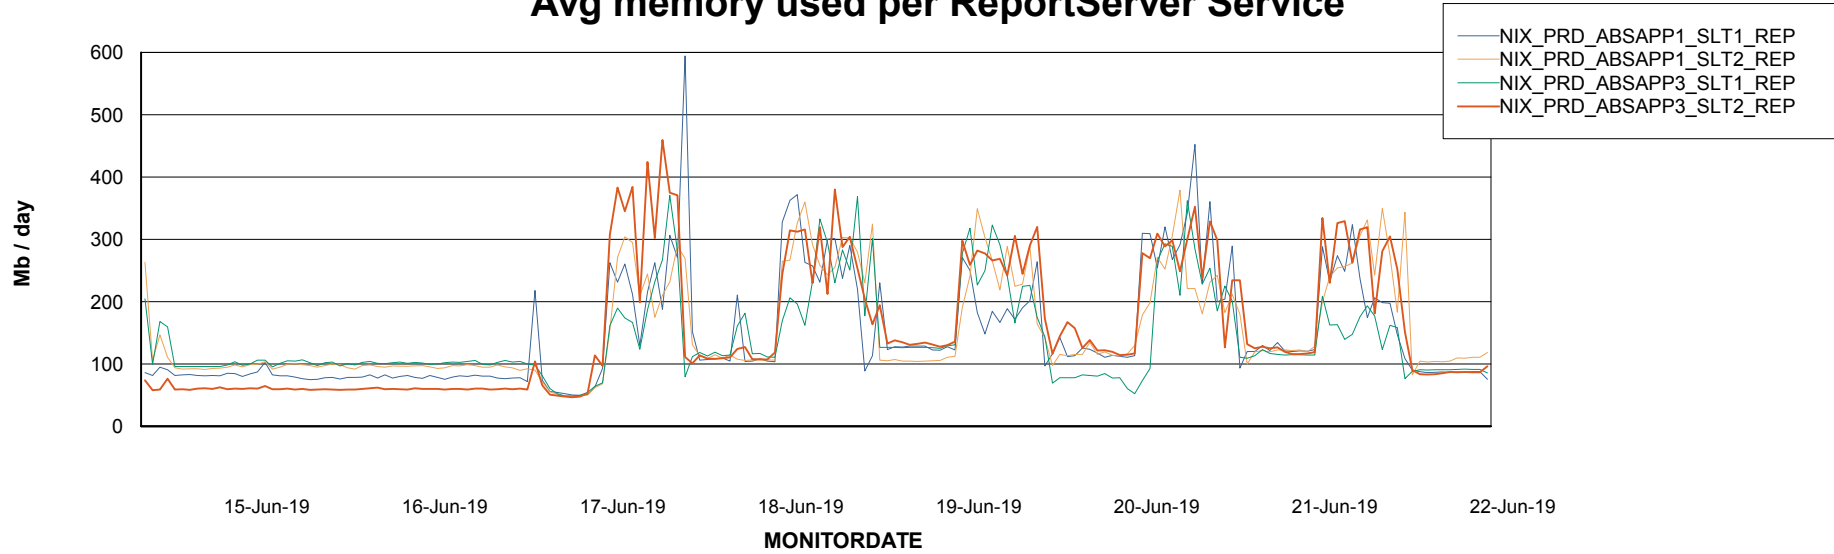

Avg users per day per ABS server

Weekly SLA Customer Report

Customer NIX_Production
Database ID 51

ABSSolute Application ReportServer Services

Avg memory used per ReportServer Service

Weekly SLA Customer Report