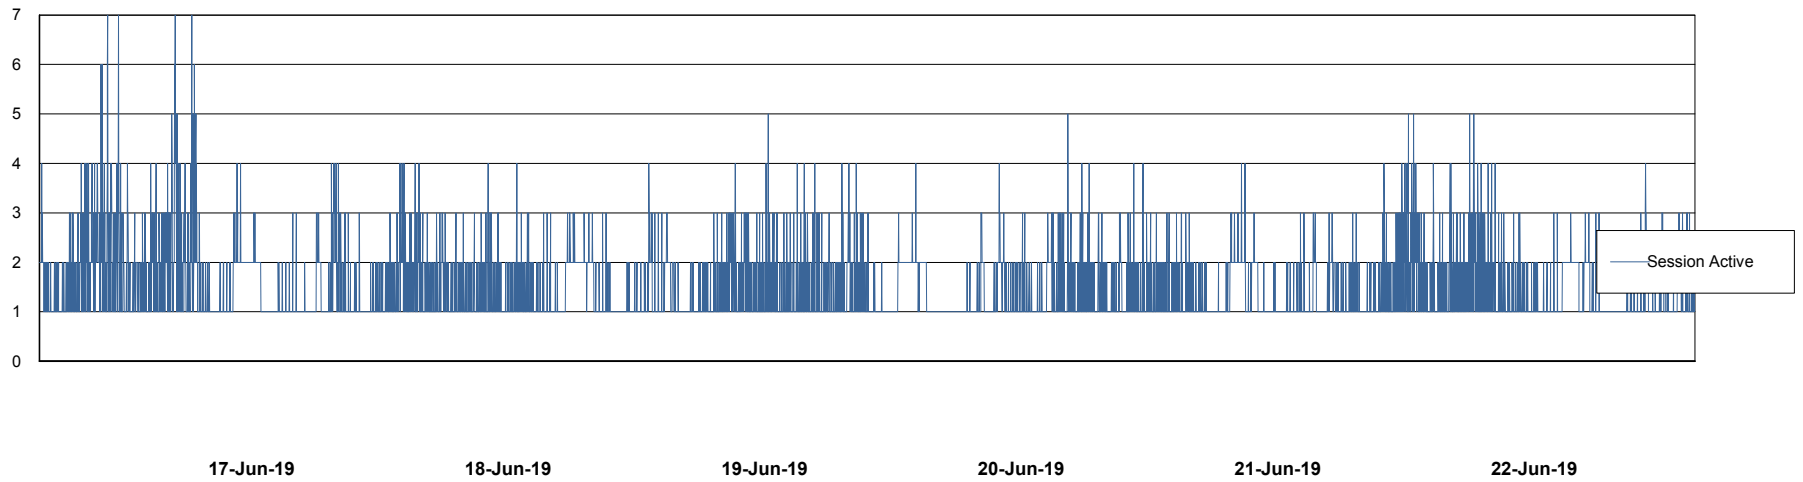

Weekly SLA Customer Report

Customer NIX_Production
Database ID 51

Database Performance NIXDB_BI

Weekly SLA Customer Report

Customer NIX_Production
Database ID 51

Database Performance NIXDB_Production

Weekly SLA Customer Report