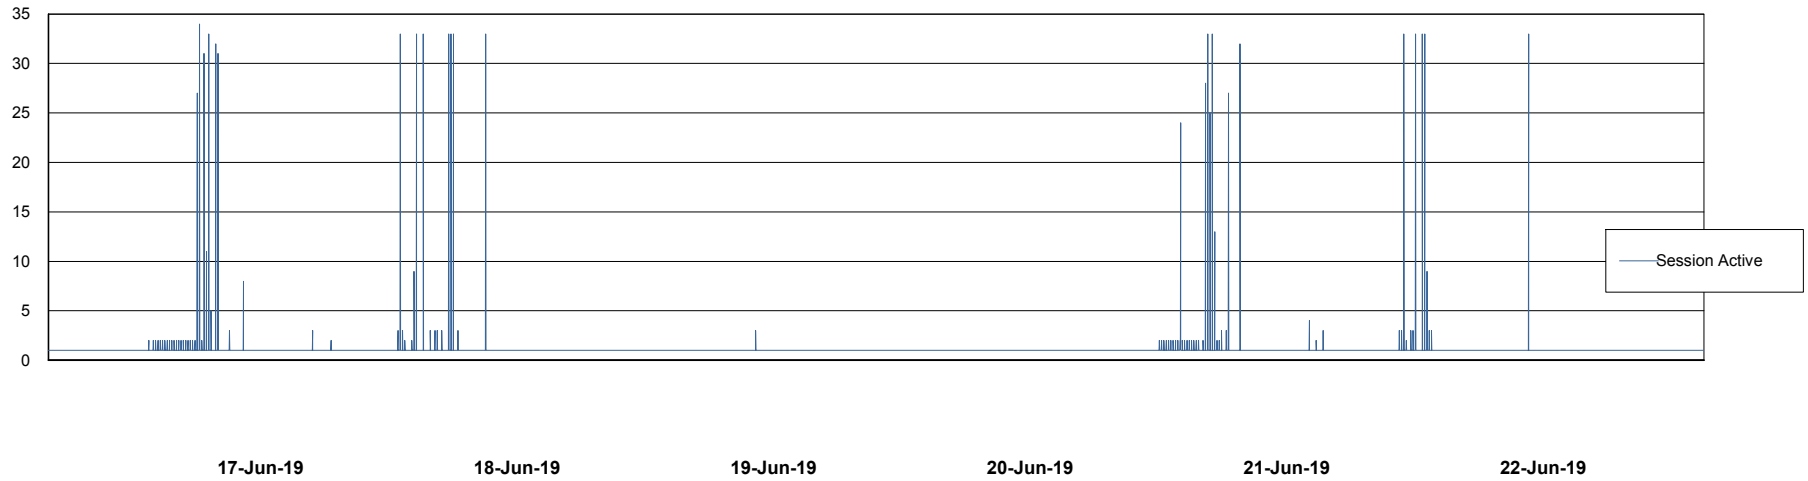

Database Performance NIXDB_Standby