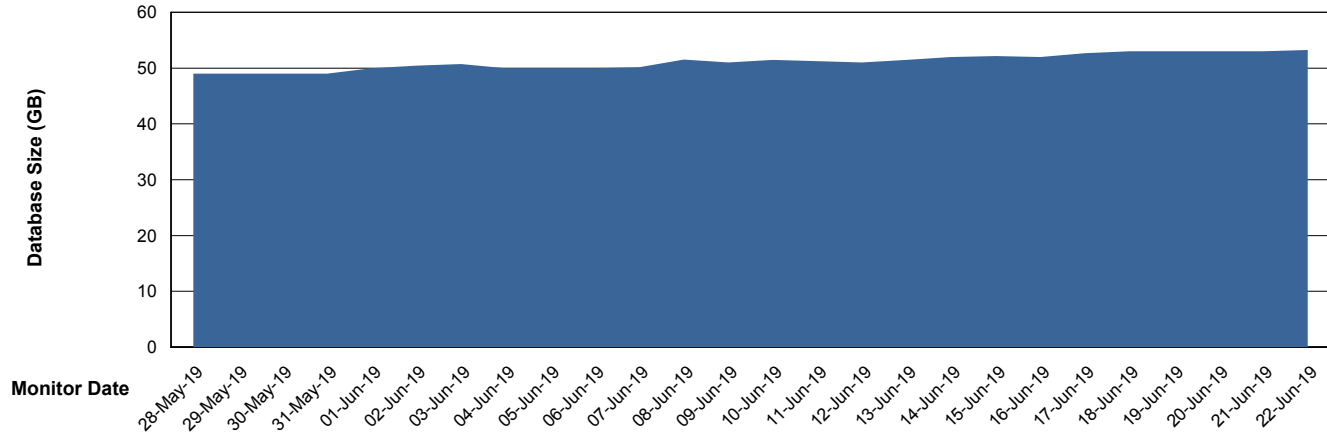

Database growth over last month

DATABASE SIZE LSS_ABSCH2_DB_LIODA3

Database growth over last month

Weekly SLA Customer Report

Customer LSS_Prod (NO SLA)
Database ID 96

DATABASE SIZE LSS_ABSCH3_DB_LIODA3

Database growth over last month

DATABASE SIZE LSS_ABSEE_DB_LIODA5

Database growth over last month

Weekly SLA Customer Report

Customer LSS_Prod (NO SLA)
Database ID 96

DATABASE SIZE LSS_ABSEE2_DB_LIODA5

Database growth over last month

DATABASE SIZE LSS_ABSME_DB_LIODA4