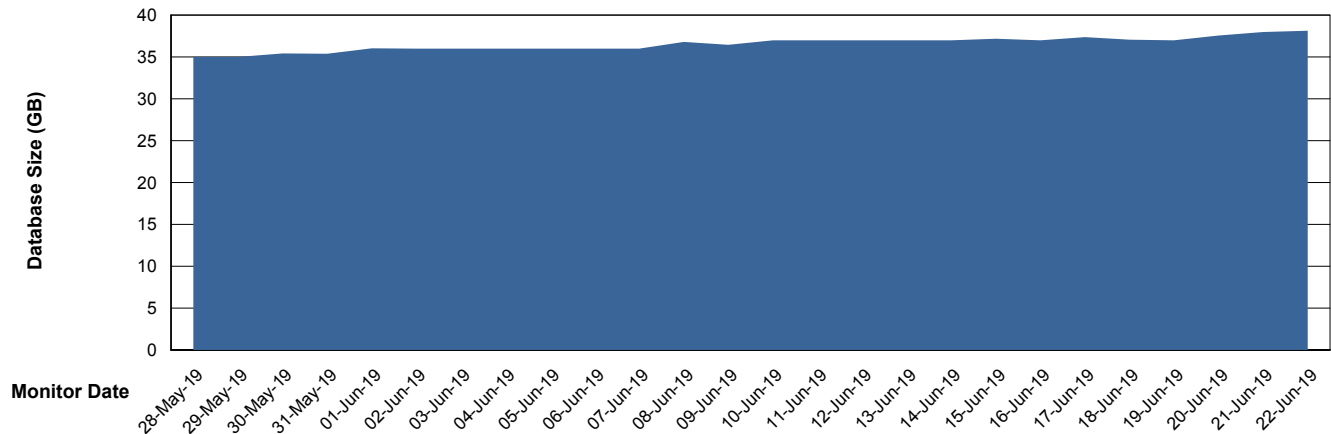

Weekly SLA Customer Report

Customer LSS_Prod (NO SLA)
Database ID 96

Database Performance LSS_ABSME2_DB_LIODA4

Weekly SLA Customer Report

Customer LSS_Prod (NO SLA)
Database ID 96

DATABASE SIZE LSS_ABSCH_DB_LIODA3

Database growth over last month

DATABASE SIZE LSS_ABSCH2_DB_LIODA3

Database growth over last month

Weekly SLA Customer Report

Customer LSS_Prod (NO SLA)
Database ID 96

DATABASE SIZE LSS_ABSCH3_DB_LIODA3

Database growth over last month