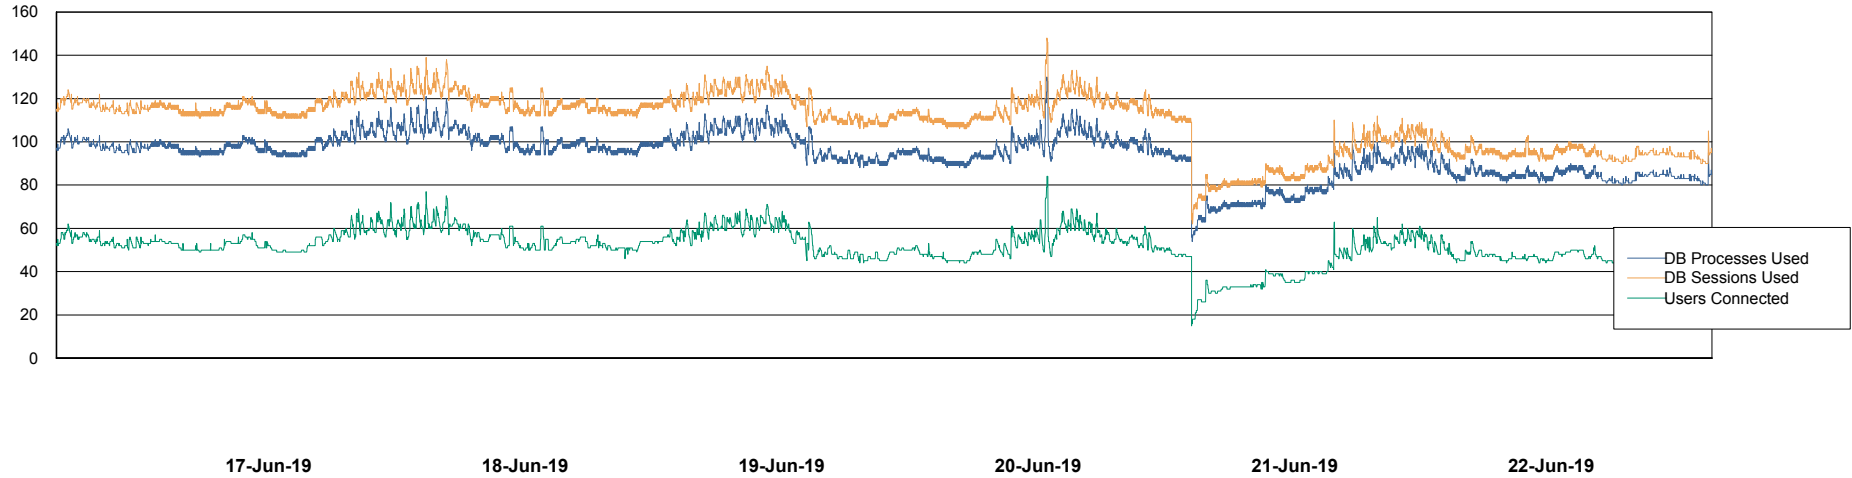

Database Performance LSS_ABSEE2_DB_LIODA5