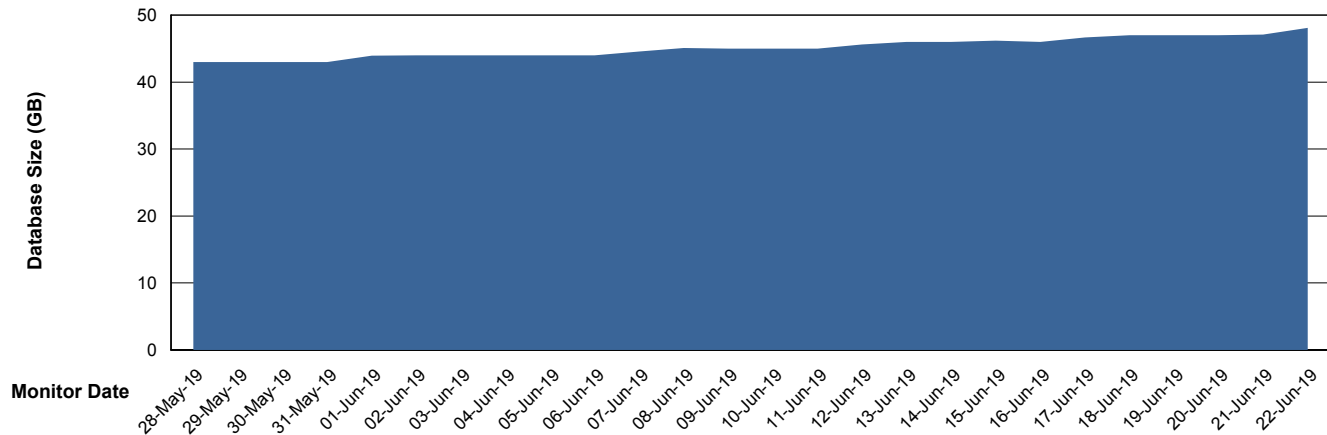

DATABASE SIZE LSS_ABSEE_DB_LIODA5

Database growth over last month

Weekly SLA Customer Report

Customer LSS_Prod (NO SLA)
Database ID 96

DATABASE SIZE LSS_ABSEE2_DB_LIODA5

Database growth over last month

DATABASE SIZE LSS_ABSME_DB_LIODA4

Database growth over last month

Weekly SLA Customer Report

Customer LSS_Prod (NO SLA)
Database ID 96

DATABASE SIZE LSS_ABSME2_DB_LIODA4

Database growth over last month

Weekly SLA Customer Report

Customer LSS_Prod (NO SLA)
 Database ID 96