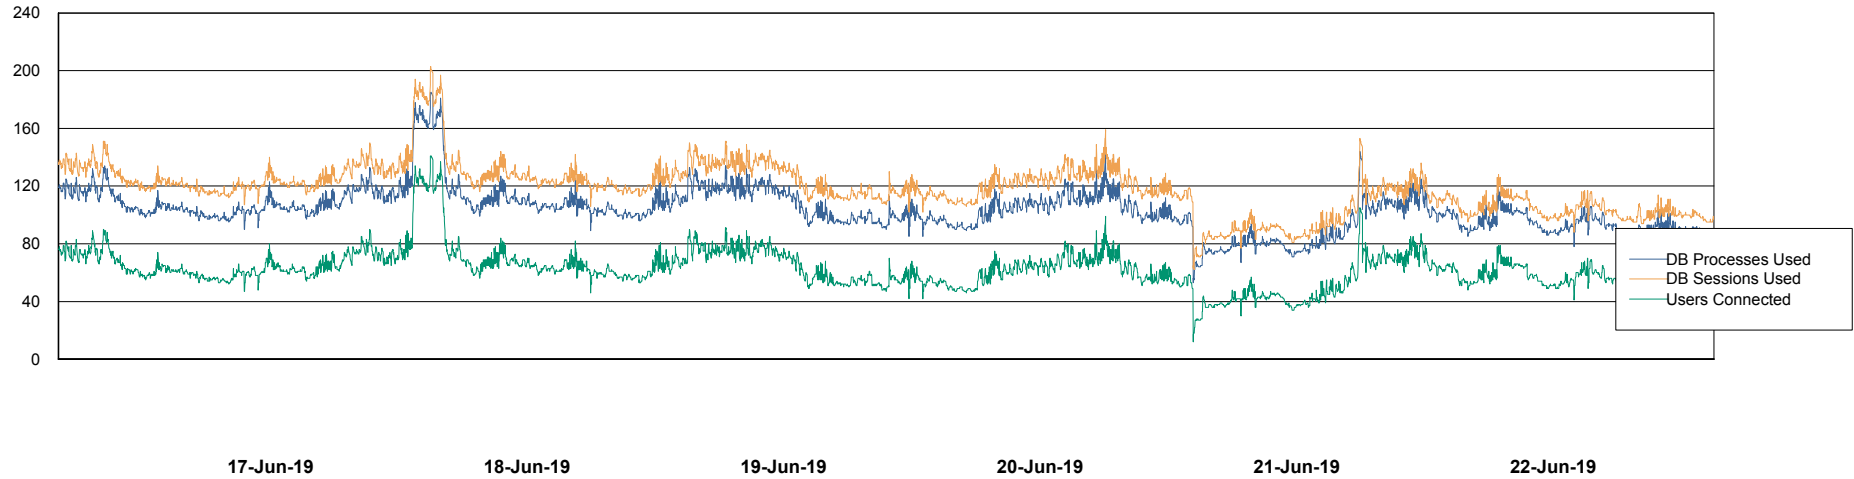

Weekly SLA Customer Report

Customer LSS_Prod (NO SLA)
Database ID 96

Database Performance LSS_ABSEE2_DB_LIODA5

Weekly SLA Customer Report

Customer LSS_Prod (NO SLA)
Database ID 96

Database Performance LSS_ABSME_DB_LIODA4