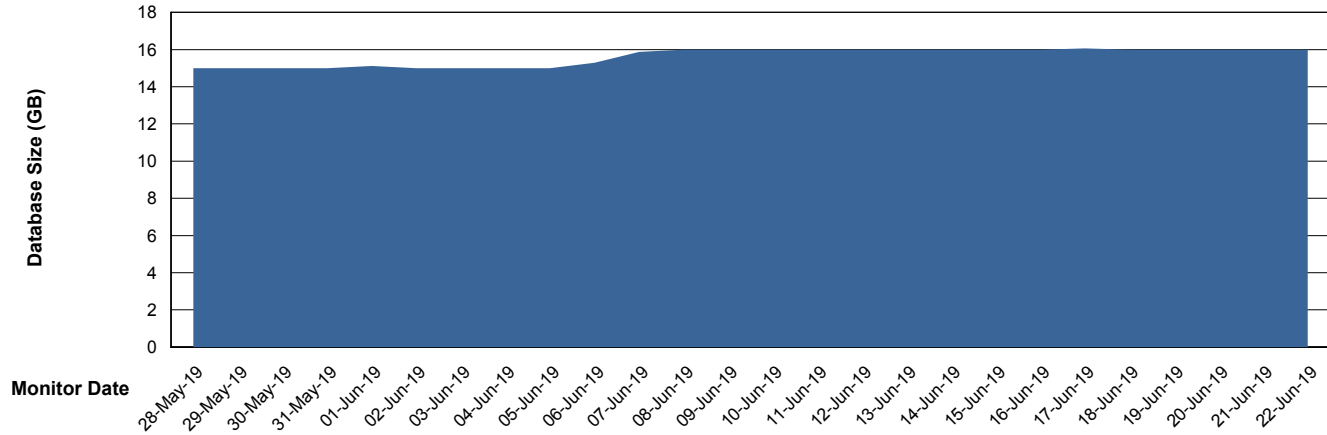

DATABASE SIZE LSS_ABSEE_DB_LIODA5

Database growth over last month

Weekly SLA Customer Report

Customer LSS_Prod (NO SLA)
Database ID 96

DATABASE SIZE LSS_ABSEE2_DB_LIODA5

Database growth over last month

DATABASE SIZE LSS_ABSME_DB_LIODA4

Database growth over last month

Weekly SLA Customer Report

Customer LSS_Prod (NO SLA)
Database ID 96

DATABASE SIZE LSS_ABSME2_DB_LIODA4

Database growth over last month

Weekly SLA Customer Report

Customer LSS_Prod (NO SLA)
 Database ID 96