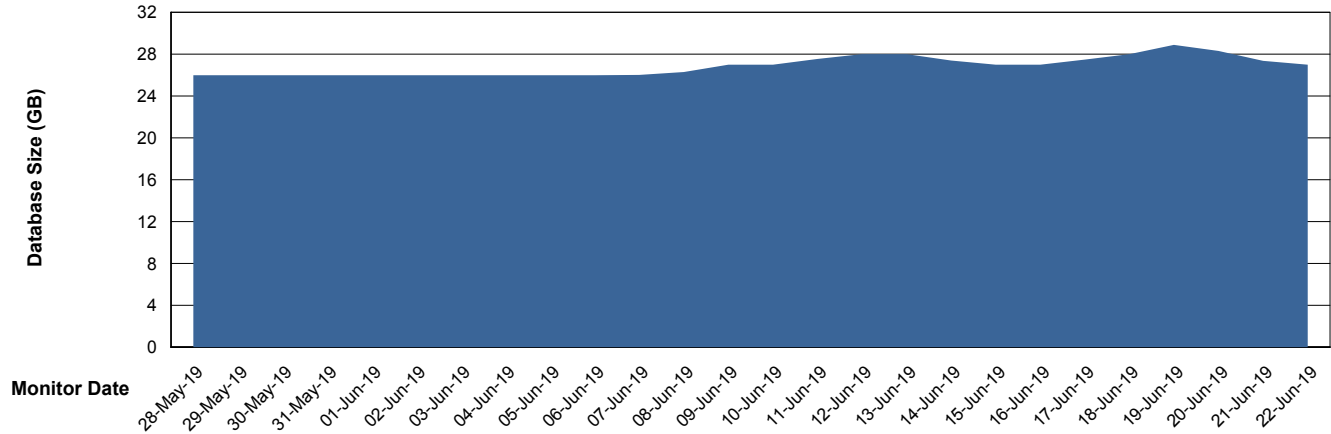

Weekly SLA Customer Report

Customer LSS_Prod (NO SLA)
Database ID 96

Database Performance LSS_ABSME2_DB_LIODA4

Weekly SLA Customer Report

Customer LSS_Prod (NO SLA)
Database ID 96

DATABASE SIZE LSS_ABSCH_DB_LIODA3

Database growth over last month

DATABASE SIZE LSS_ABSCH2_DB_LIODA3

Database growth over last month

Weekly SLA Customer Report

Customer LSS_Prod (NO SLA)
Database ID 96

DATABASE SIZE LSS_ABSCH3_DB_LIODA3

Database growth over last month