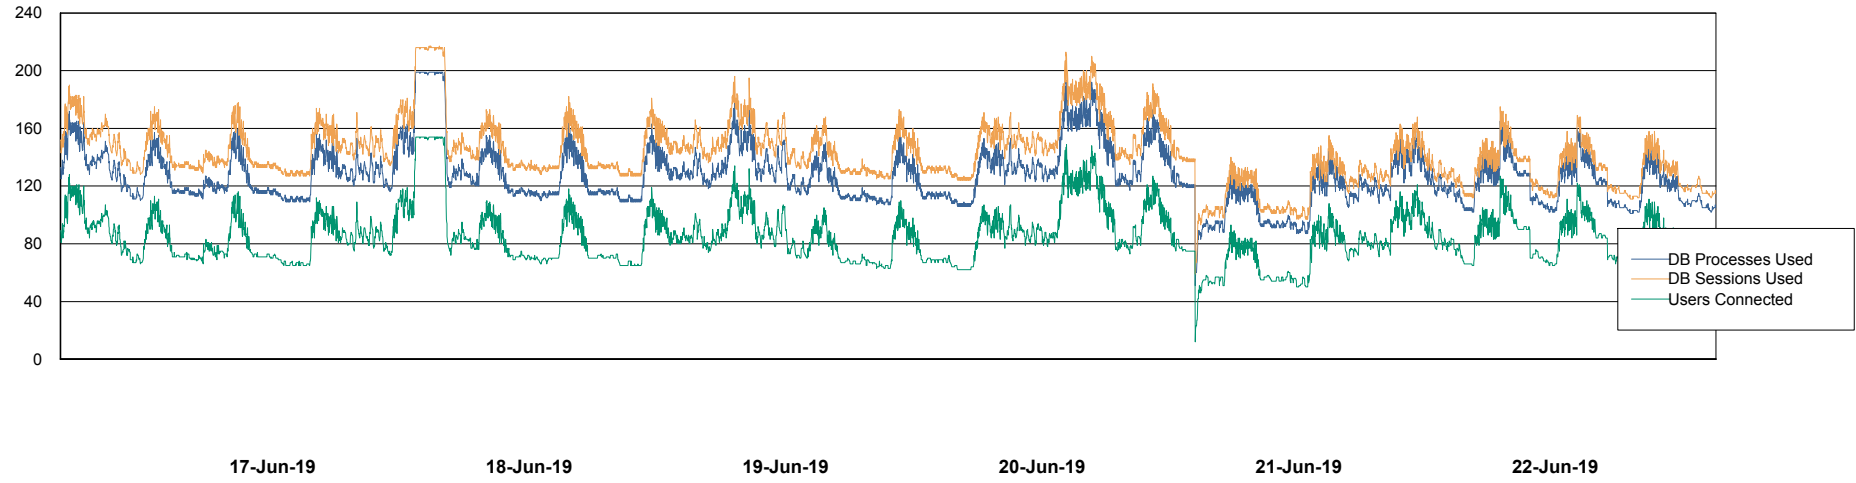

Weekly SLA Customer Report

Customer LSS_Prod (NO SLA)
Database ID 96

Database Performance LSS_ABSCH3_DB_LIODA3

Weekly SLA Customer Report

Customer LSS_Prod (NO SLA)
Database ID 96

Database Performance LSS_ABSEE_DB_LIODA5