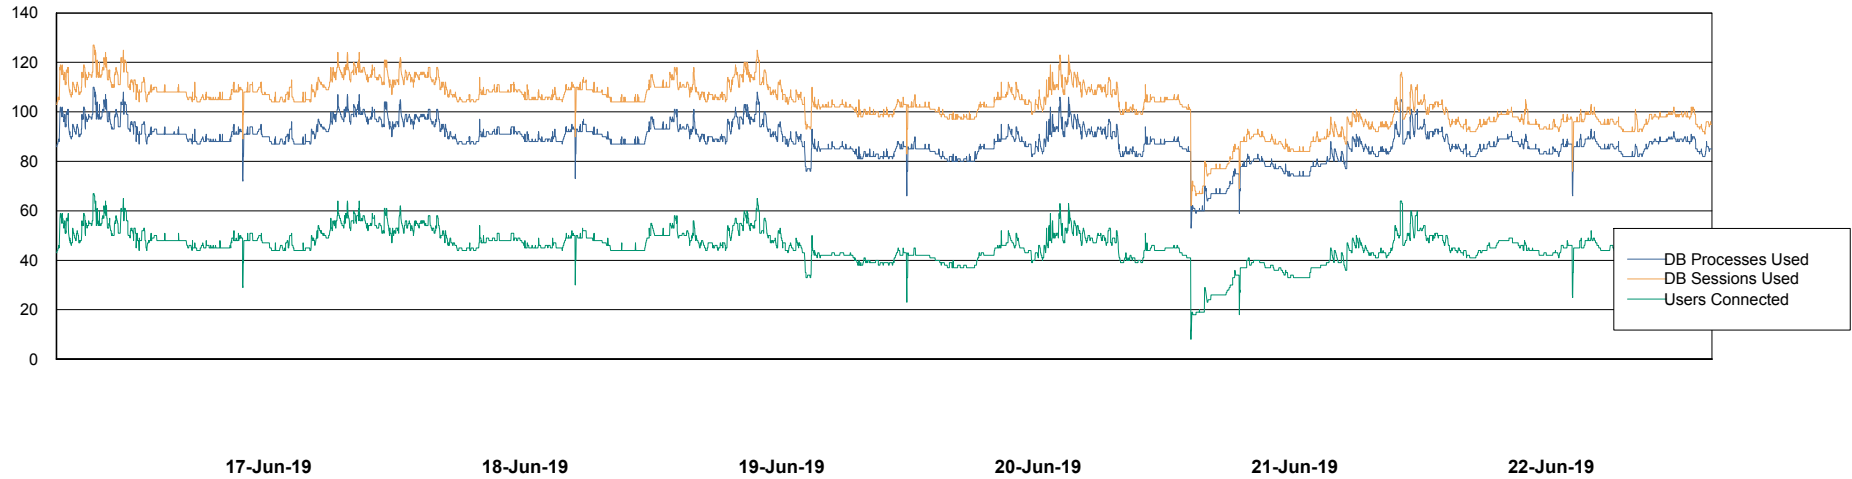

Weekly SLA Customer Report

Customer LSS_Prod (NO SLA)
Database ID 96

Database Performance LSS_ABSCH_DB_LIODA3

Weekly SLA Customer Report

Customer LSS_Prod (NO SLA)
Database ID 96

Database Performance LSS_ABSCH2_DB_LIODA3