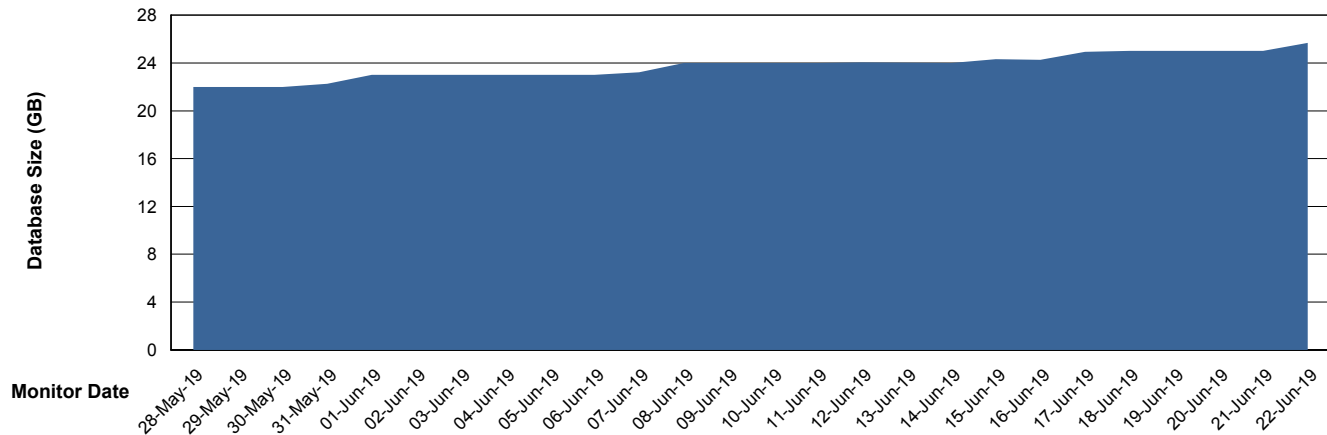

Database growth over last month

DATABASE SIZE LSS_ABSCH2_DB_LIODA3

Database growth over last month

Weekly SLA Customer Report

Customer LSS_Prod (NO SLA)
Database ID 96

DATABASE SIZE LSS_ABSCH3_DB_LIODA3

Database growth over last month

DATABASE SIZE LSS_ABSEE_DB_LIODA5

Database growth over last month

Weekly SLA Customer Report

Customer LSS_Prod (NO SLA)
Database ID 96

DATABASE SIZE LSS_ABSEE2_DB_LIODA5

Database growth over last month

DATABASE SIZE LSS_ABSME_DB_LIODA4