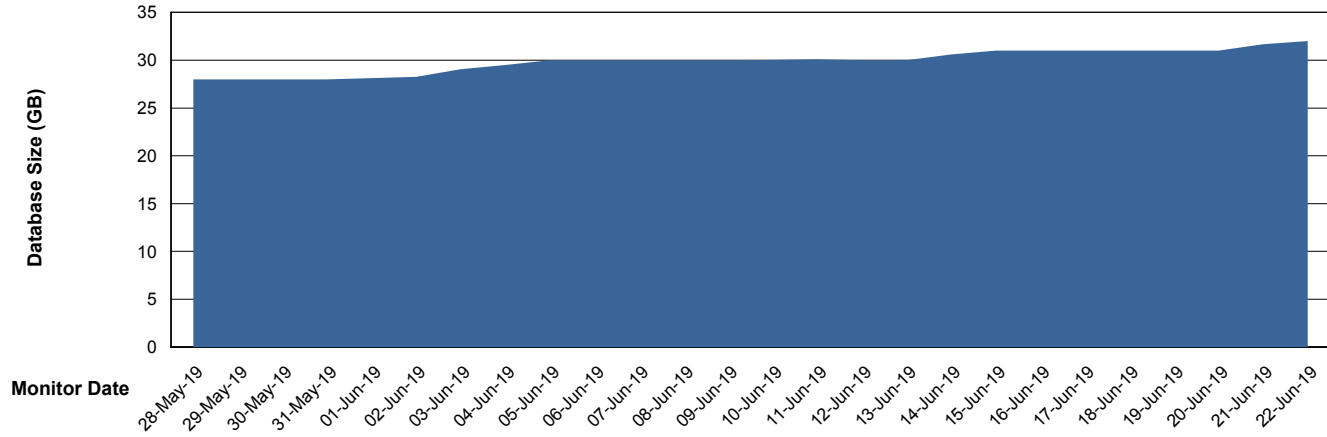

Database growth over last month

Weekly SLA Customer Report

Customer LSS_Prod (NO SLA)
Database ID 96

DATABASE SIZE LSS_ABSME2_DB_LIODA4

Database growth over last month

Weekly SLA Customer Report

Customer LSS_Prod (NO SLA)
 Database ID 96

Database Tablespace LSS_ABSCH_DB_LIODA3

Date	Tablespace Name	Filesize (Gb)	Usedsize (Gb)	Percentage free
22-Jun-19	ABSDATA	70	24	66
	INDX	10	1	90
21-Jun-19	ABSDATA	70	24	66
	INDX	10	1	90
20-Jun-19	ABSDATA	70	24	66
	INDX	10	1	90
19-Jun-19	ABSDATA	35	24	31
	INDX	5	1	80
18-Jun-19	ABSDATA	35	24	31
	INDX	5	1	80
17-Jun-19	ABSDATA	35	24	31
	INDX	5	1	80
16-Jun-19	ABSDATA	35	24	31
	INDX	5	1	80