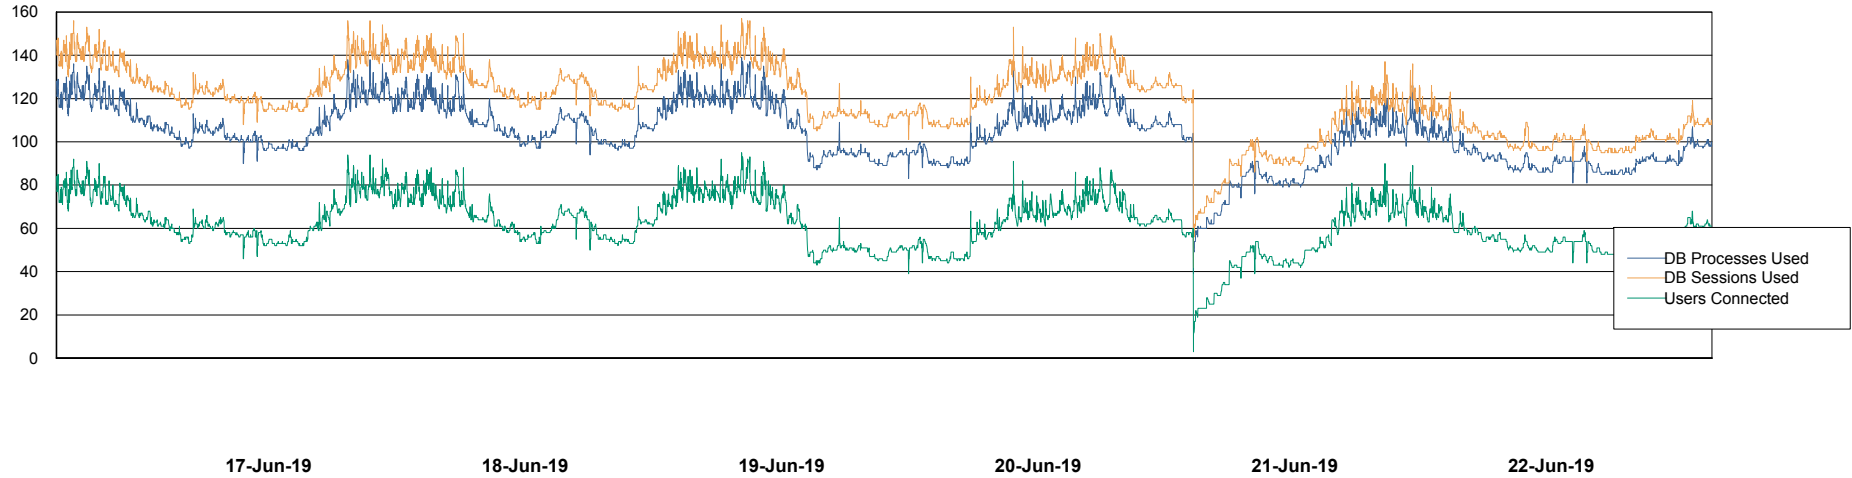

Database Performance LSS_ABSME2_DB_LIODA4