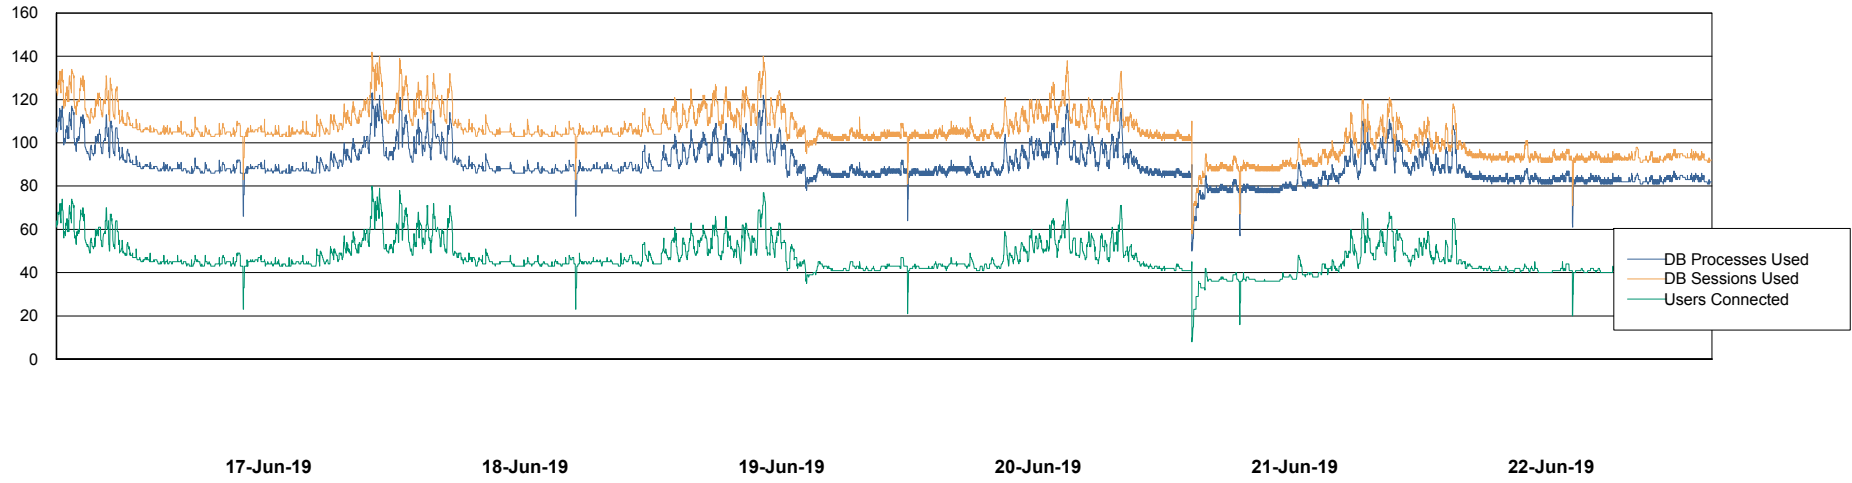

Database Performance LSS_ABSCH3_DB_LIODA3