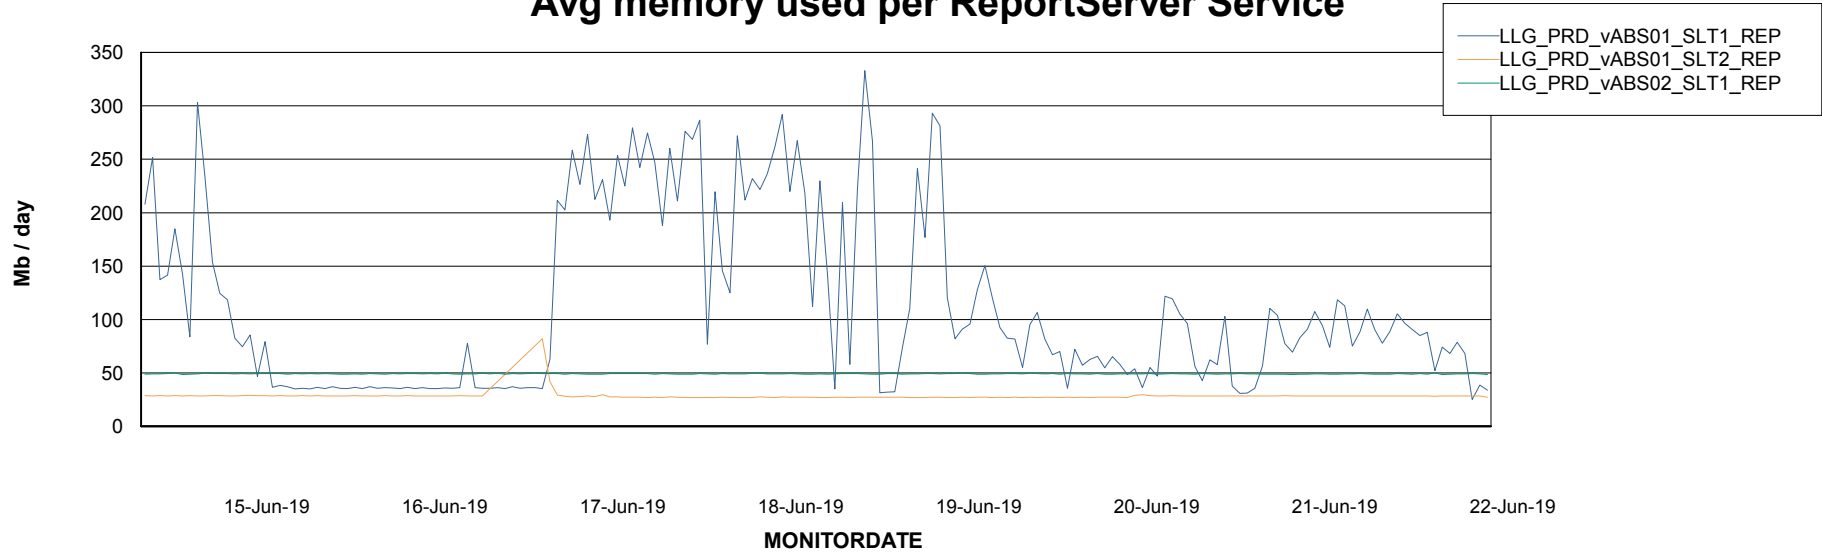

ABSSolute Application ReportServer Services

Avg memory used per ReportServer Service