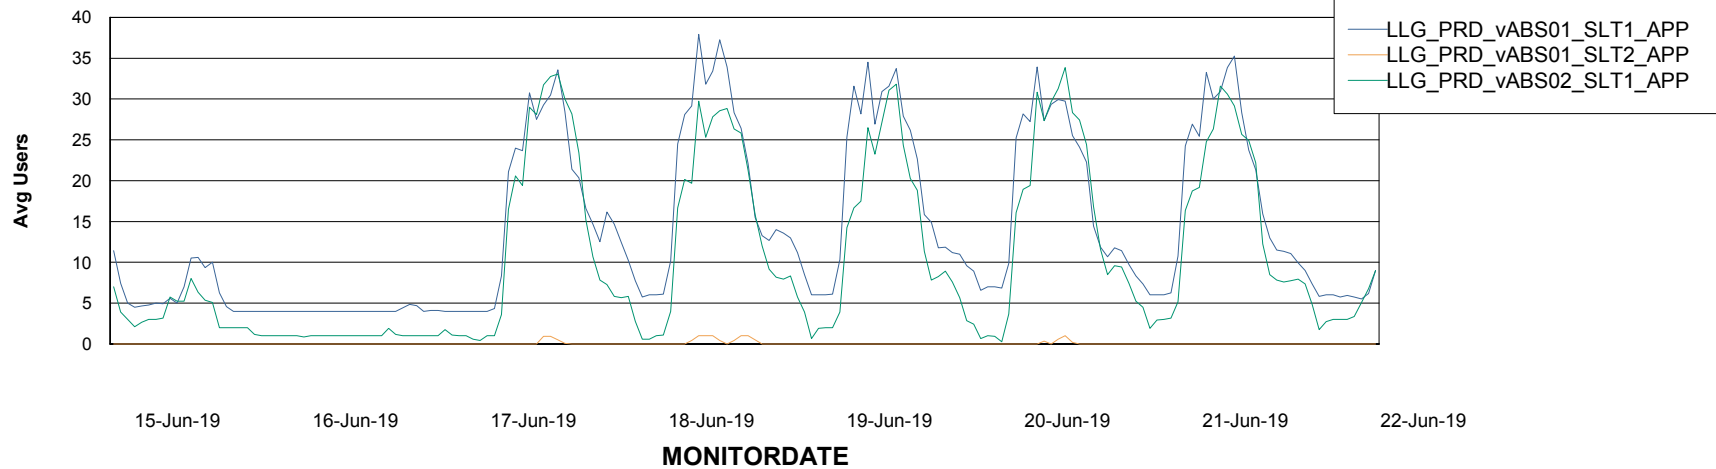

Avg users per day per ABS server