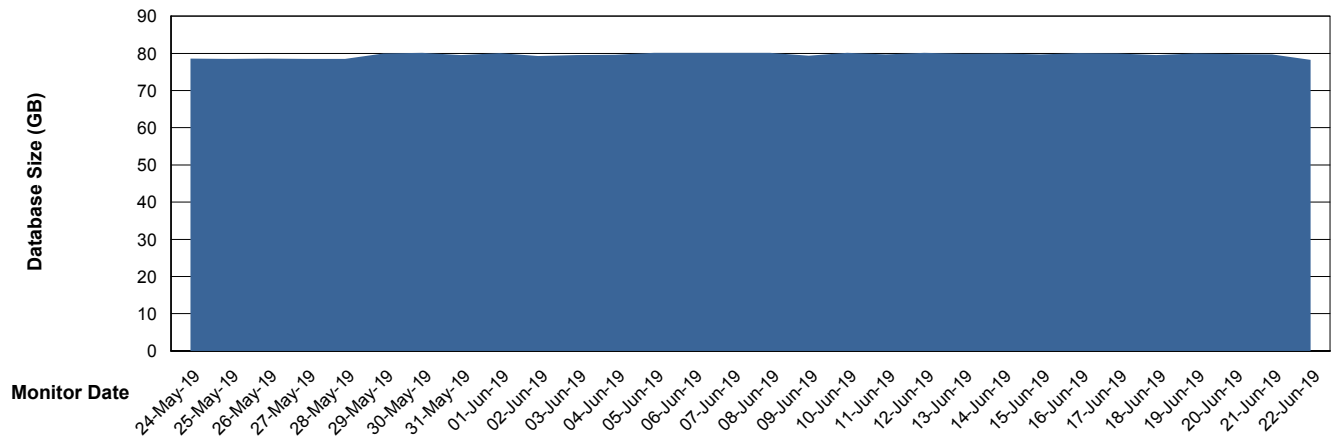

# Weekly SLA Customer Report

Customer LLG\_Production  
Database ID 53

DATABASE SIZE LLGDB\_Production

### Database growth over last month

DATABASE SIZE LLGDBBI\_Production

### Database growth over last month