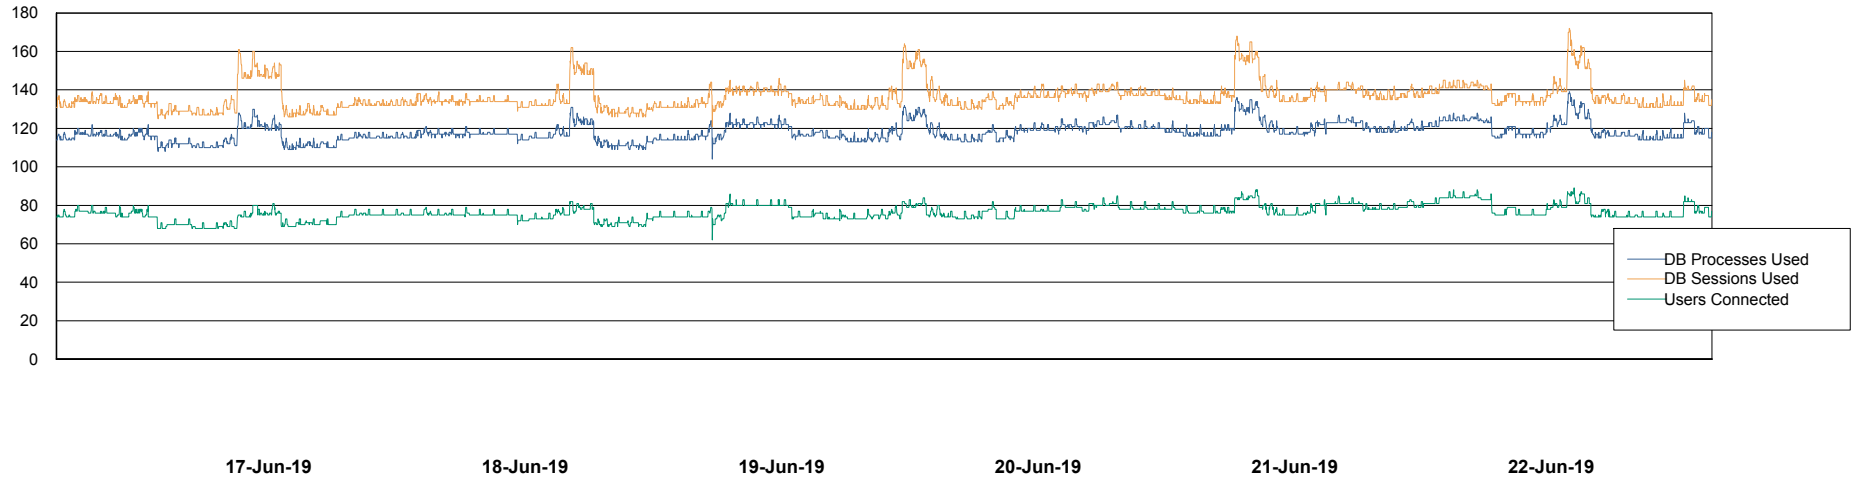

Database Performance LLGDB_Production