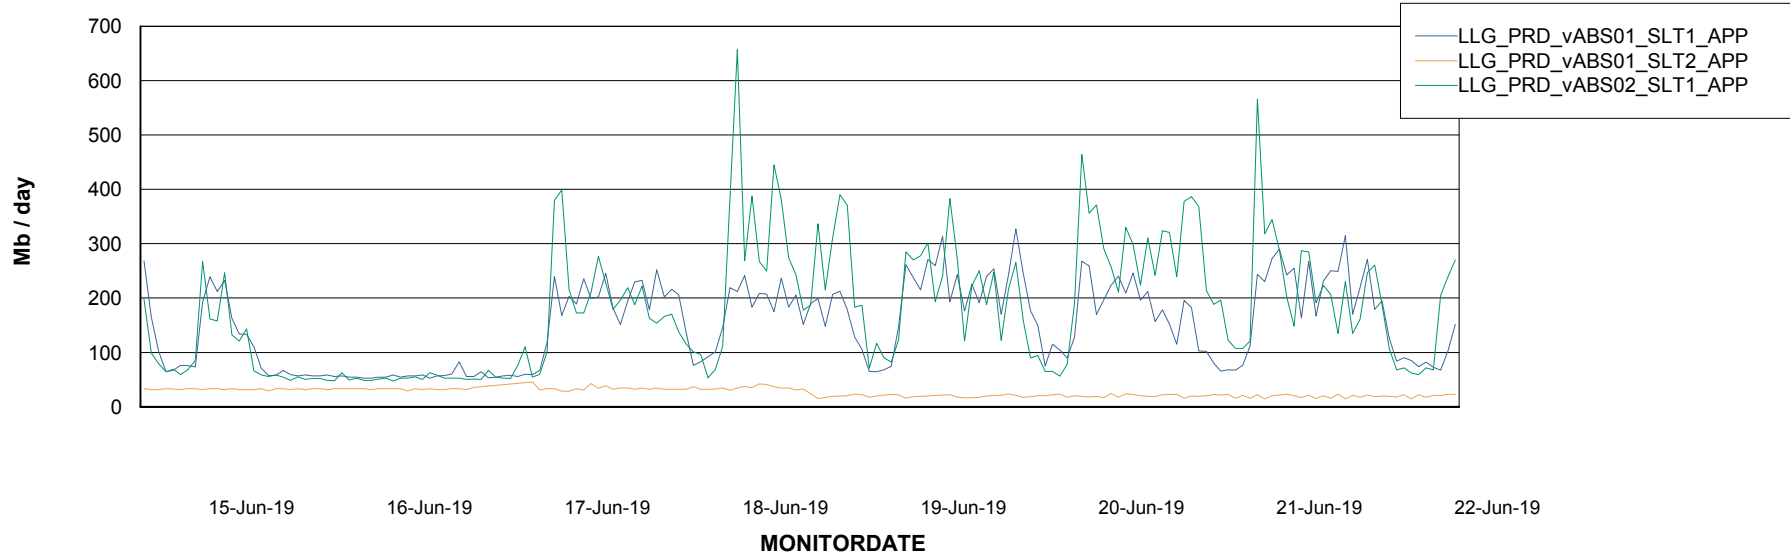

ABSolute Application Server Services

Avg memory used per ABS Server Service