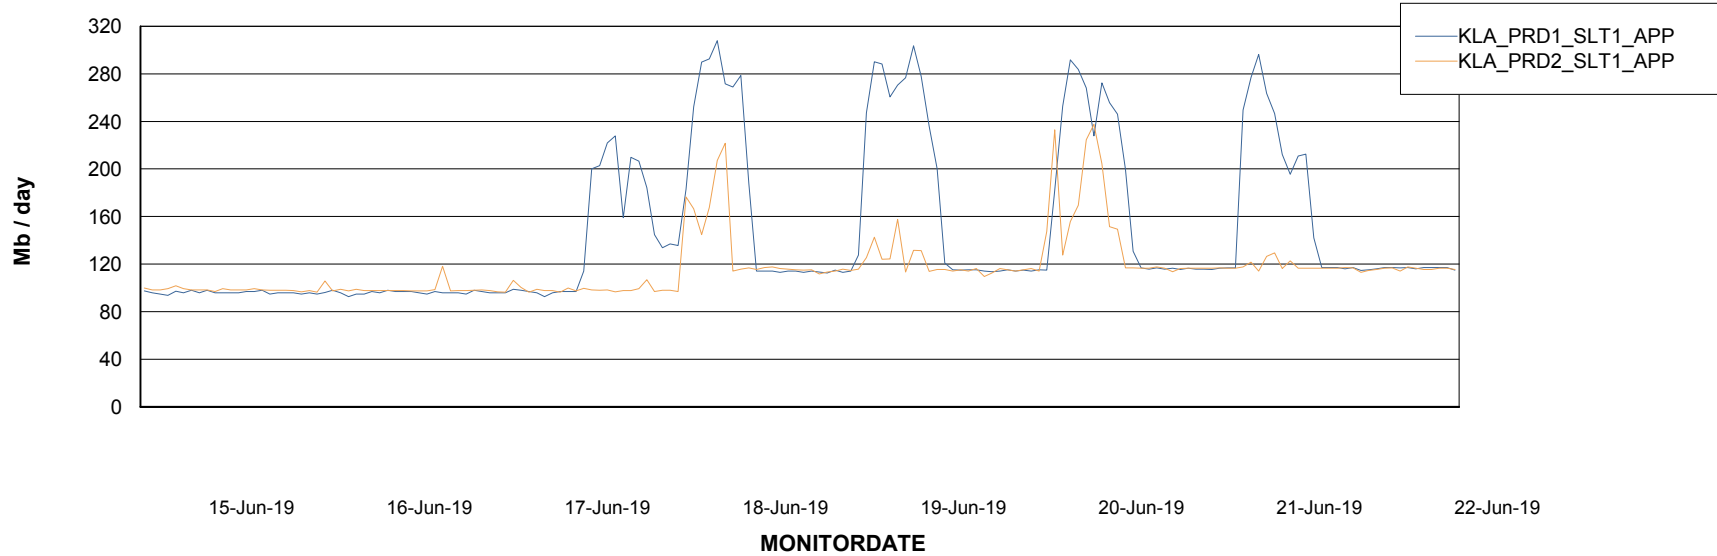

ABSSolute Application Server Services

Avg memory used per ABS Server Service