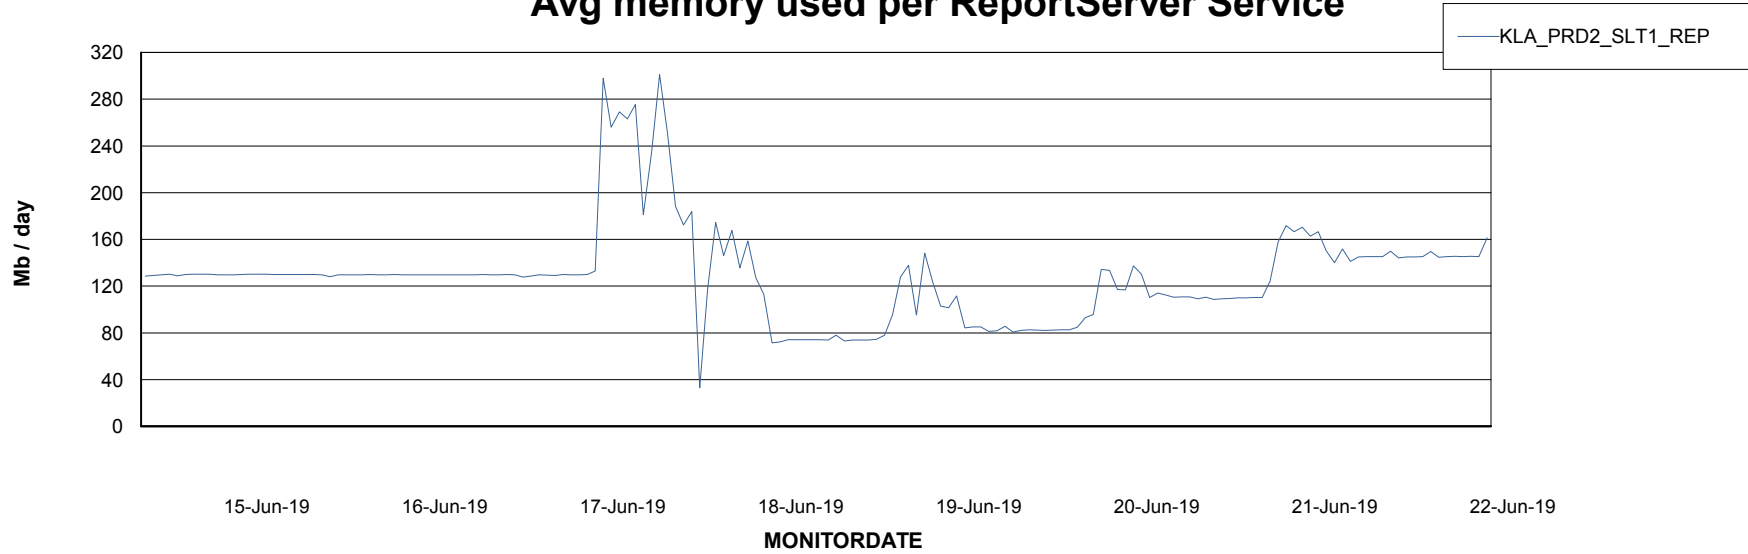

ABSSolute Application ReportServer Services

Avg memory used per ReportServer Service