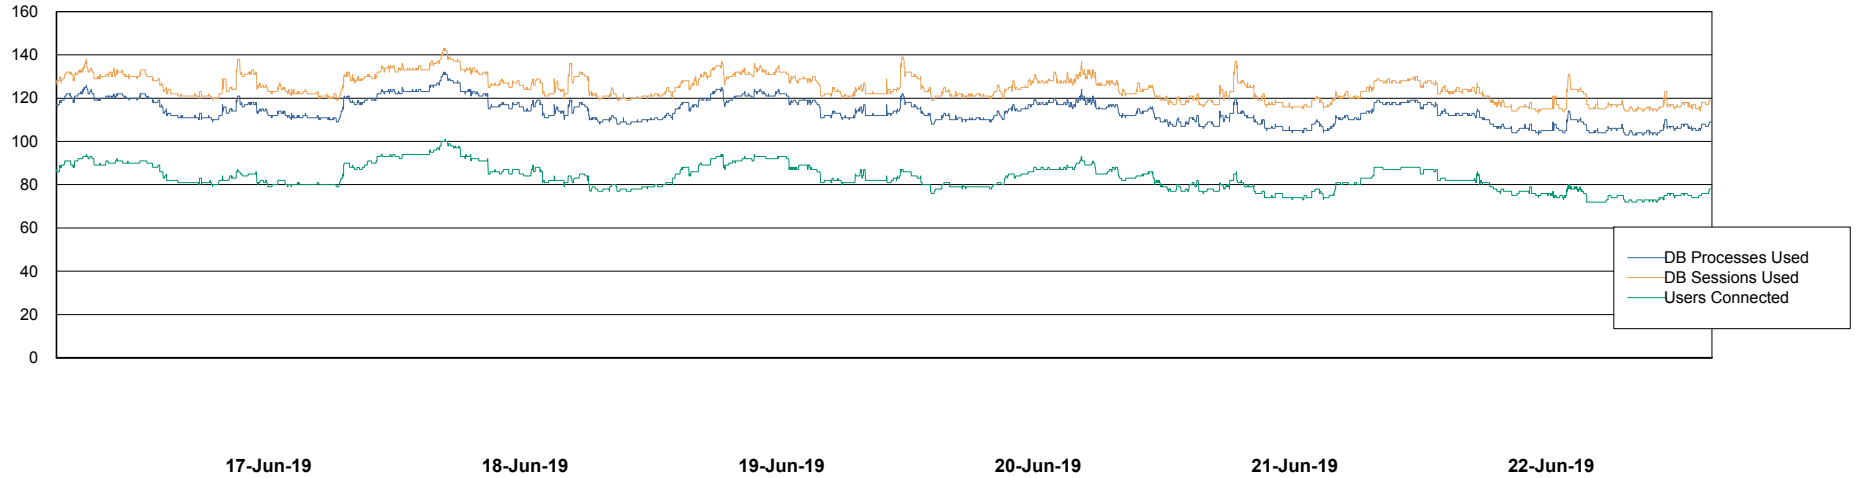

Harddisk Usage FIS_PRD_ORACLE2

	Free disk space on c: (%)	Total disk space on c: (Gb)	Free disk space on l: (%)	Total disk space on l: (Gb)	Free disk space on o: (%)	Total disk space on o: (Gb)
22-Jun-19	67	279	19	279	3	373
21-Jun-19	67	279	19	279	3	373
20-Jun-19	67	279	19	279	3	373
19-Jun-19	67	279	19	279	3	373
18-Jun-19	67	279	19	279	3	373
17-Jun-19	67	279	19	279	3	373
16-Jun-19	67	279	19	279	3	373

Weekly SLA Customer Report

Customer FIS_Production
Database ID 46

Database Performance FISDB_Production

Weekly SLA Customer Report

Customer FIS_Production
Database ID 46

Database Performance FISDB_Standby

Weekly SLA Customer Report