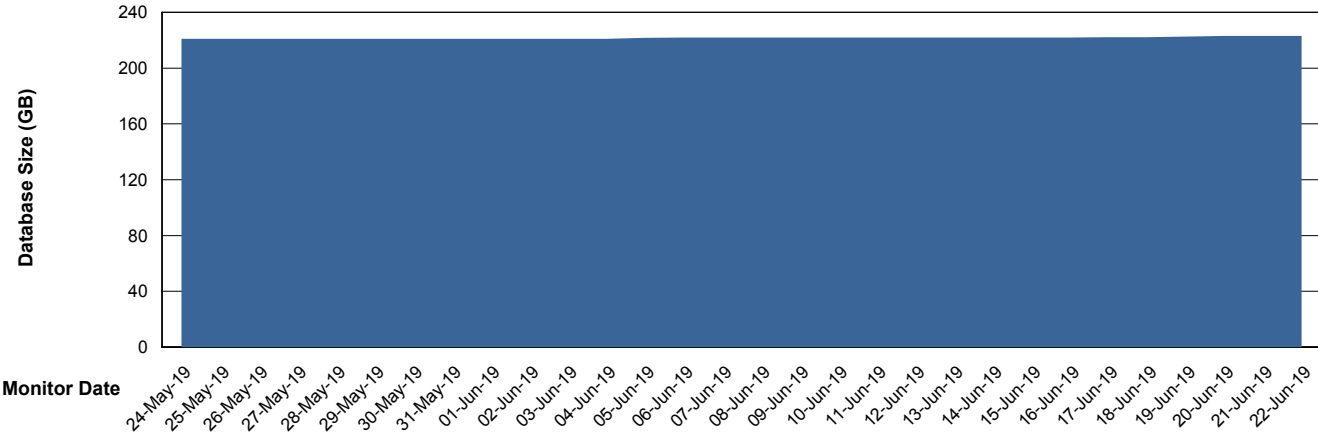

Weekly SLA Customer Report

Customer FIS_Production
Database ID 46

Database Performance FISDB_Production

Weekly SLA Customer Report

Customer FIS_Production
Database ID 46

Database Performance FISDB_Standby

Weekly SLA Customer Report

Customer FIS_Production
 Database ID 46

DATABASE SIZE FISDB_Production

Database growth over last month

Database Tablespace FISDB_Production

Date	Tablespace Name	Filesize (Gb)	Usedsize (Gb)	Percentage free
22-Jun-19	ABSDATA	111	90	19
	INDX	150	130	13
21-Jun-19	ABSDATA	111	90	19
	INDX	150	130	13
20-Jun-19	ABSDATA	111	90	19
	INDX	150	130	13
19-Jun-19	ABSDATA	111	90	19
	INDX	150	130	13
18-Jun-19	ABSDATA	111	90	19
	INDX	150	130	13
17-Jun-19	ABSDATA	111	90	19
	INDX	150	130	13
16-Jun-19	ABSDATA	111	90	19
	INDX	150	130	13