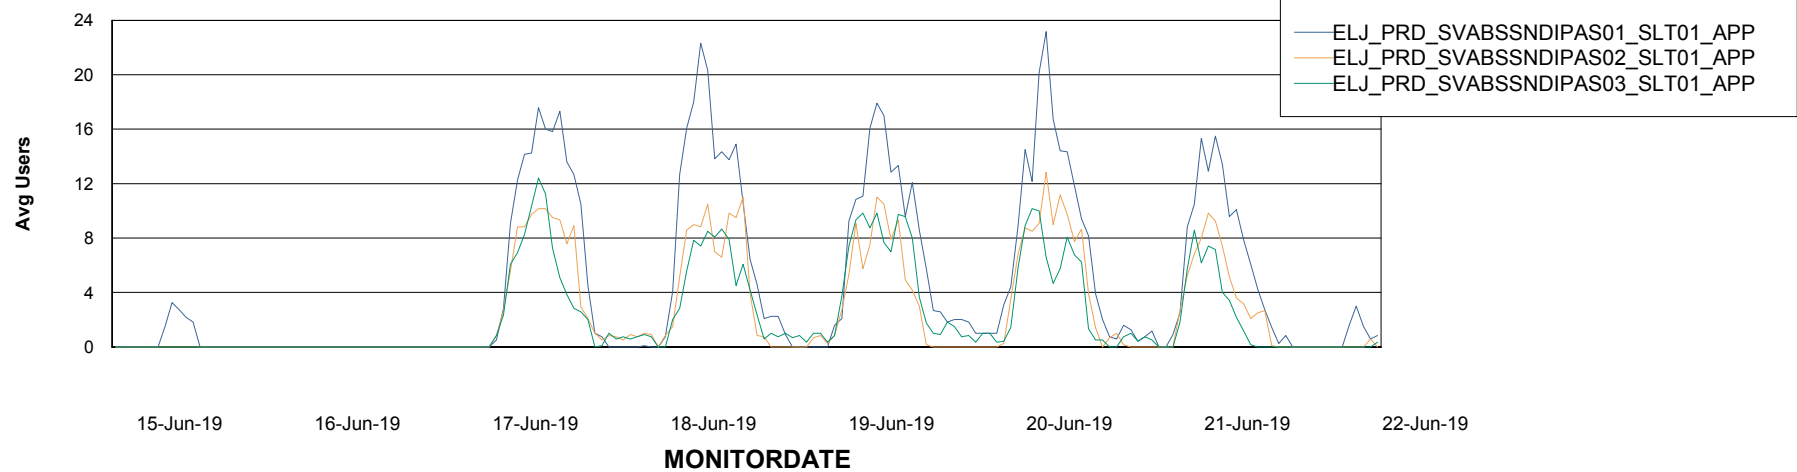

Weekly SLA Customer Report

Customer ELJ Production
Database ID 72

ABSSolute Application Server Services

Avg memory used per ABS Server Service

Avg users per day per ABS server

Weekly SLA Customer Report

Customer ELJ Production
Database ID 72