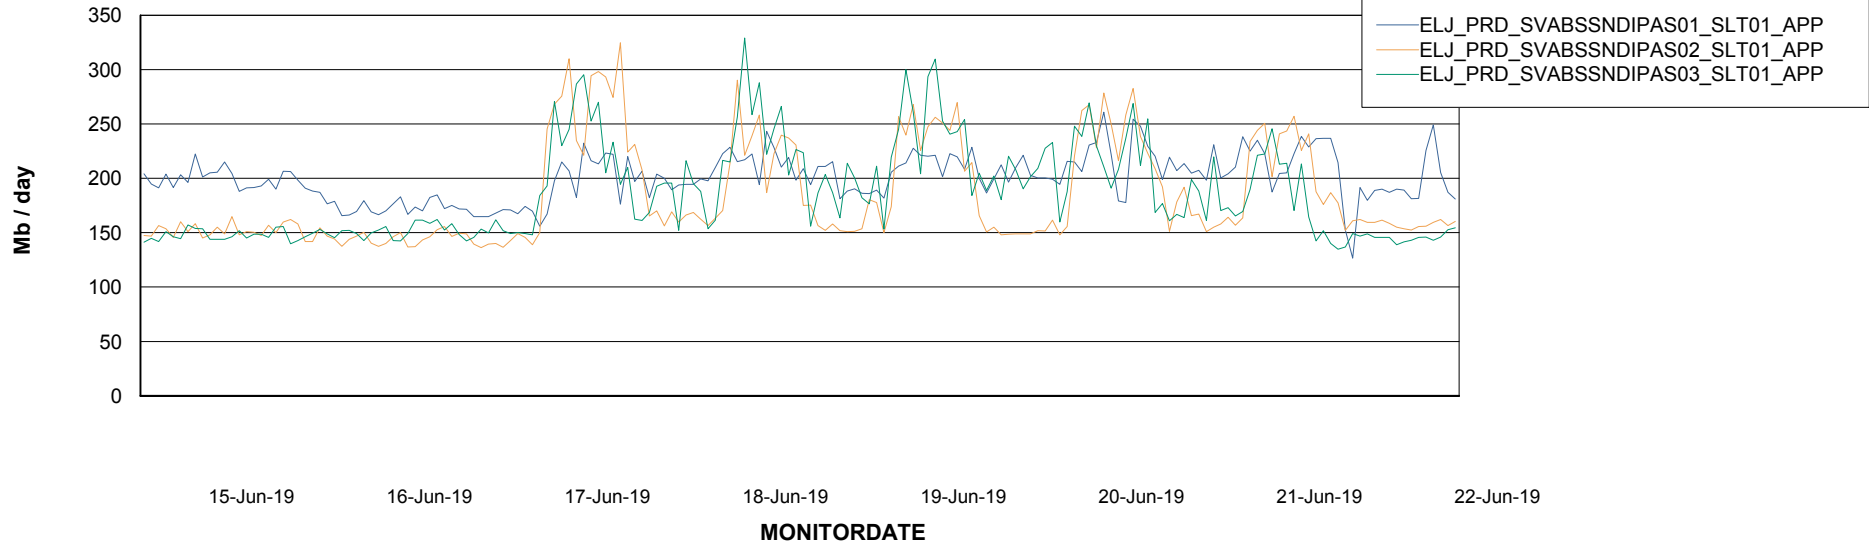

ABSSolute Application Server Services

Avg memory used per ABS Server Service