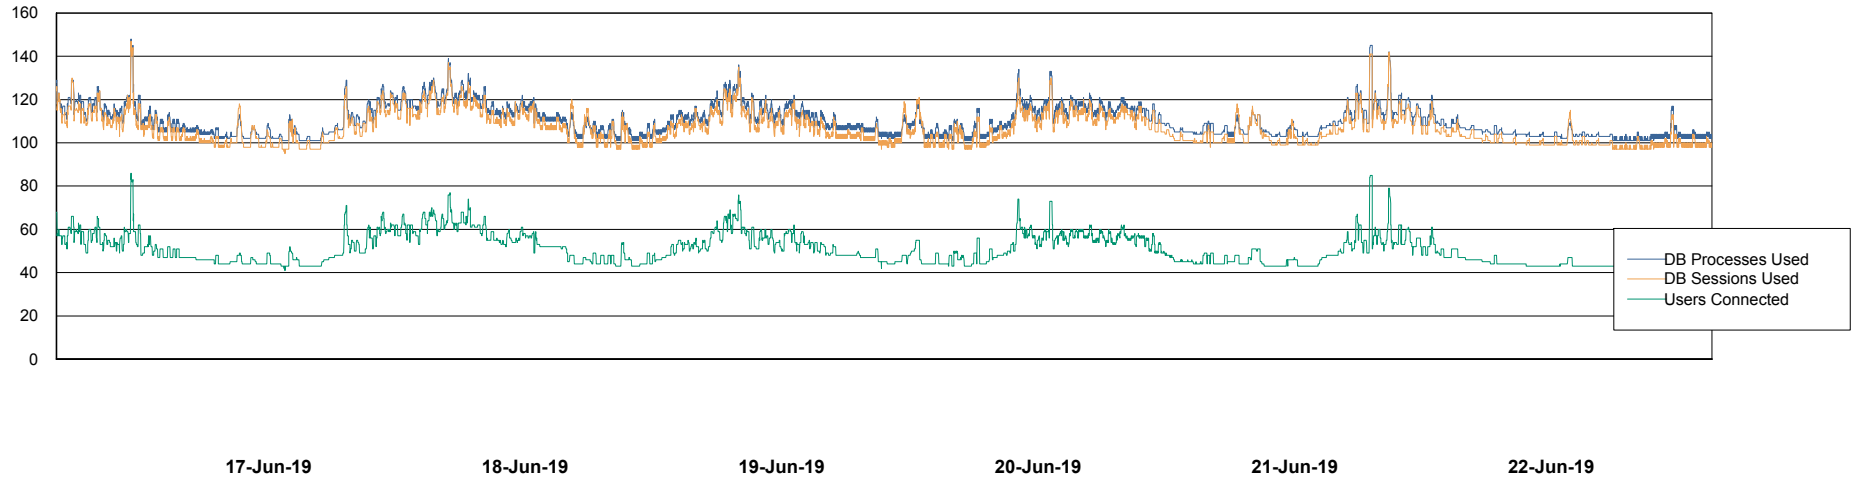

Database Performance ELJDB_Production