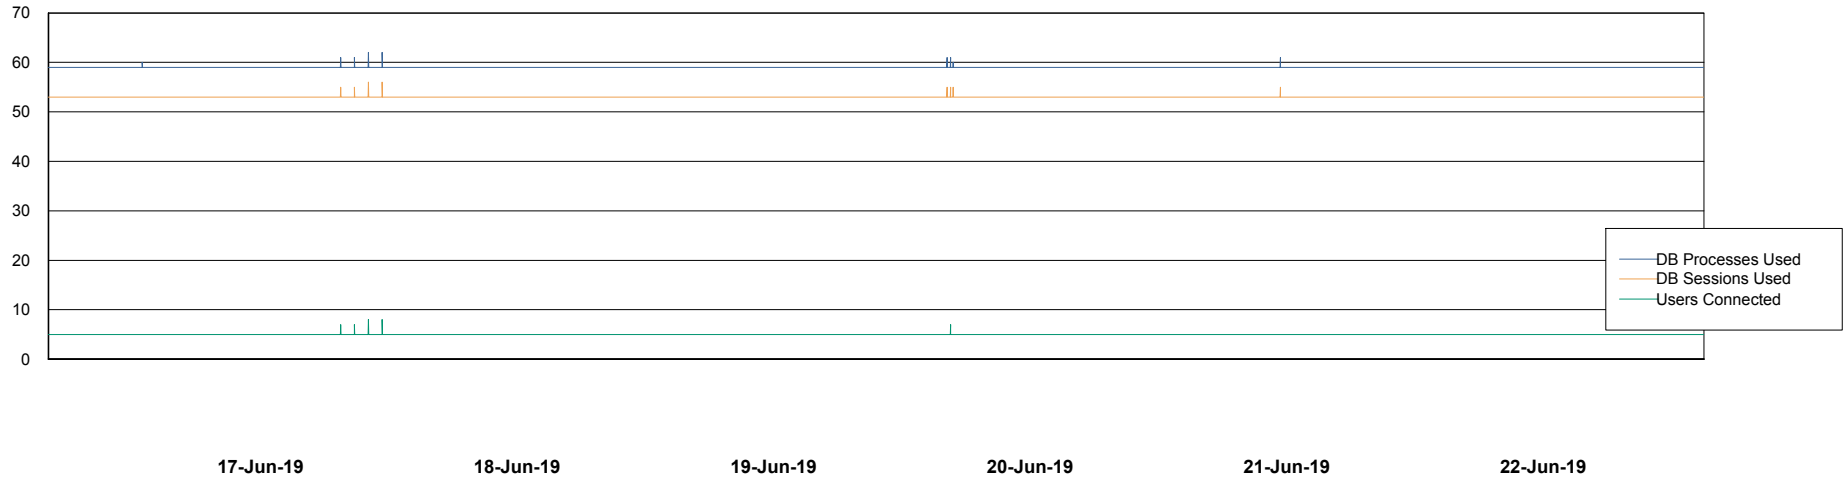

Weekly SLA Customer Report

Customer ELJ Production
Database ID 72

Database Performance ELJDB_Production

Weekly SLA Customer Report

Customer ELJ Production
Database ID 72

Database Performance ELJDB_Standby

Weekly SLA Customer Report