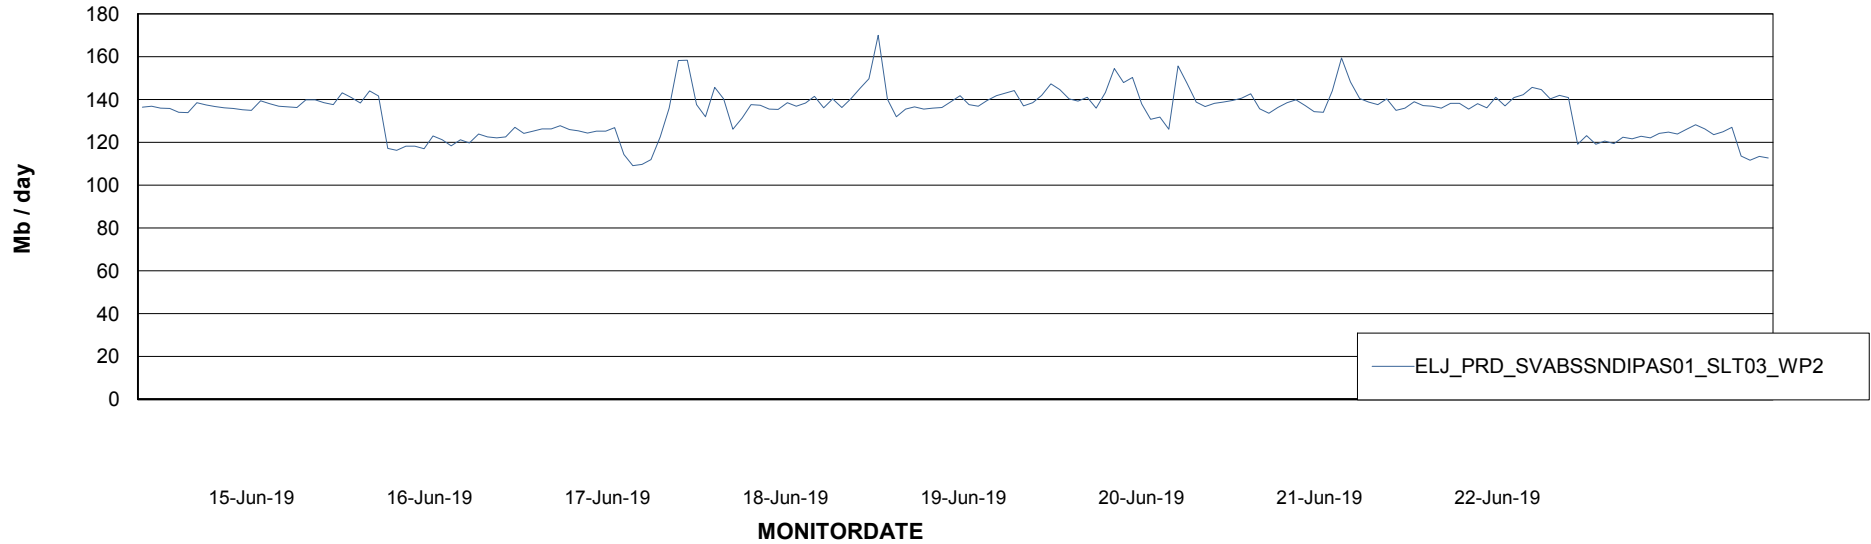

ABSSolute Application ReportServer Services

Avg memory used per ReportServer Service

Weekly SLA Customer Report

Customer ELJ Production
Database ID 72

ABSSolute Web Component Services

Avg memory used per ABS Web component