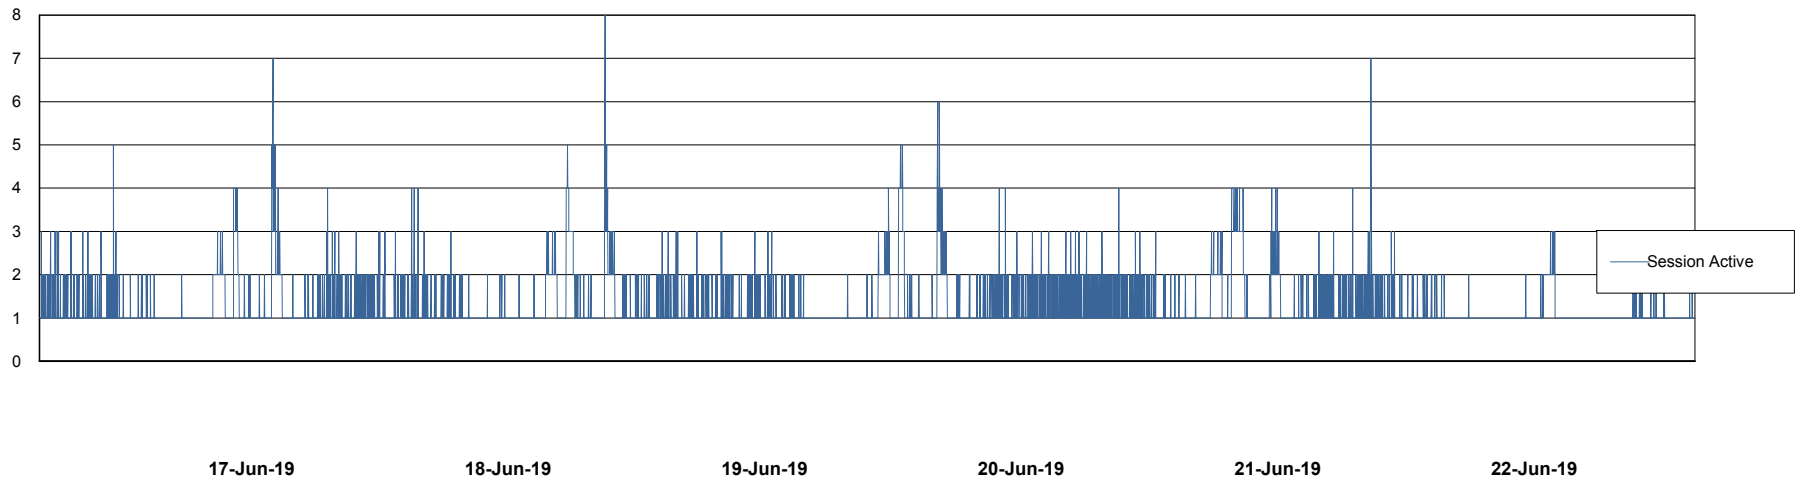

Database Performance ELJDB_Production