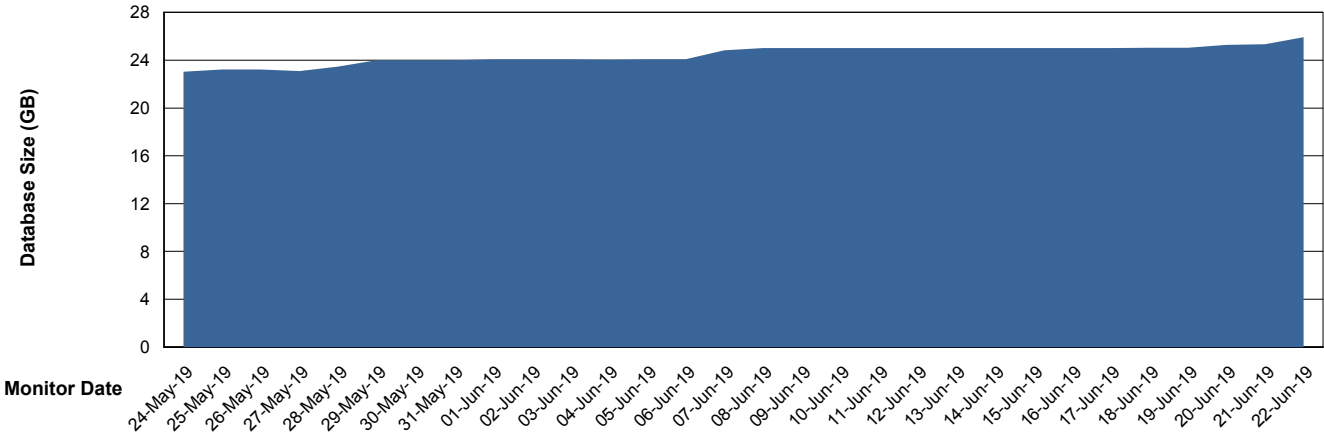

Weekly SLA Customer Report

Customer ELJ Production
Database ID 72

Database Performance ELJDB_Production

Weekly SLA Customer Report

Customer ELJ Production
Database ID 72

Database Performance ELJDB_Standby

Weekly SLA Customer Report

Customer ELJ Production
 Database ID 72

DATABASE SIZE ELJDB_Production

Database growth over last month

Database Tablespace ELJDB_Production

Date	Tablespace Name	Filesize (Gb)	Usedsize (Gb)	Percentage free
22-Jun-19	ABSDATA	24	21	13
	INDX	4	2	50
21-Jun-19	ABSDATA	24	21	13
	INDX	4	2	50
20-Jun-19	ABSDATA	24	21	13
	INDX	4	2	50
19-Jun-19	ABSDATA	24	21	13
	INDX	4	2	50
18-Jun-19	ABSDATA	24	21	13
	INDX	4	2	50
17-Jun-19	ABSDATA	24	21	13
	INDX	4	2	50
16-Jun-19	ABSDATA	24	21	13
	INDX	4	2	50