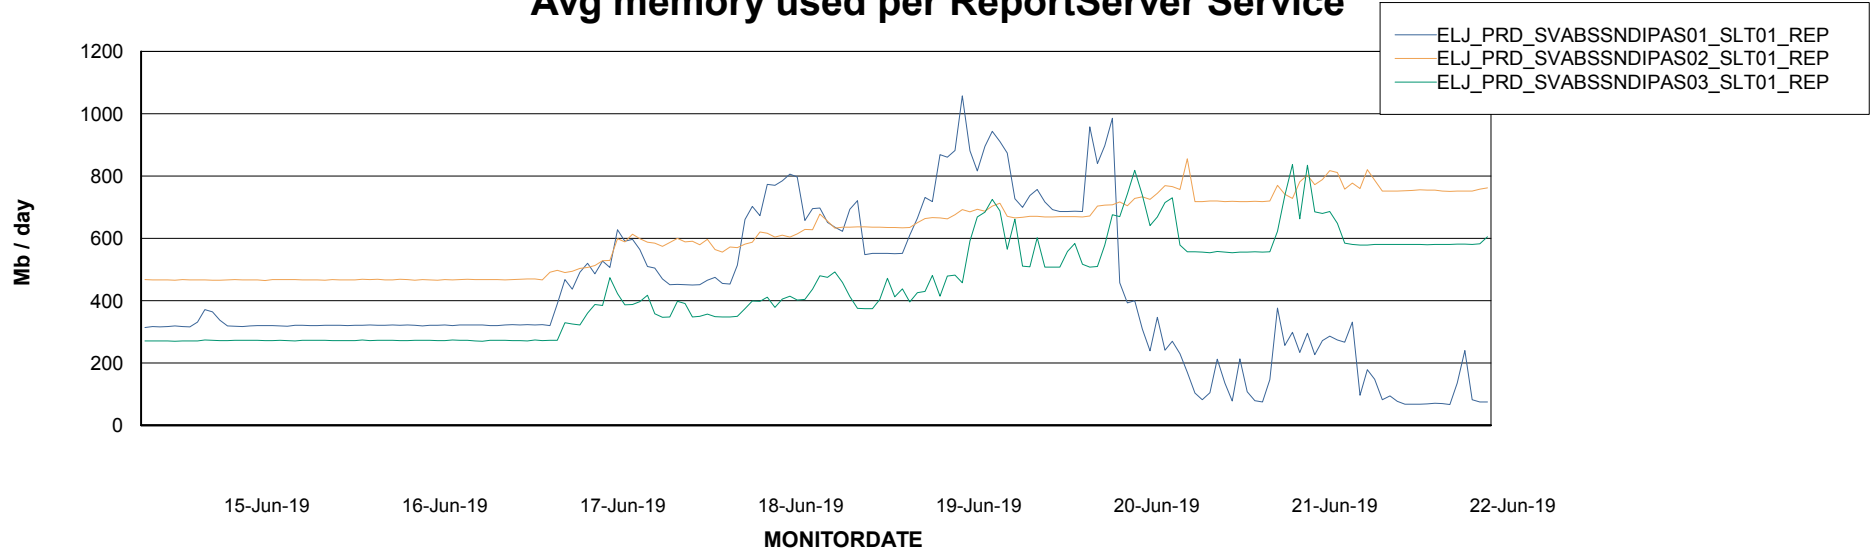

ABSSolute Application ReportServer Services

Avg memory used per ReportServer Service