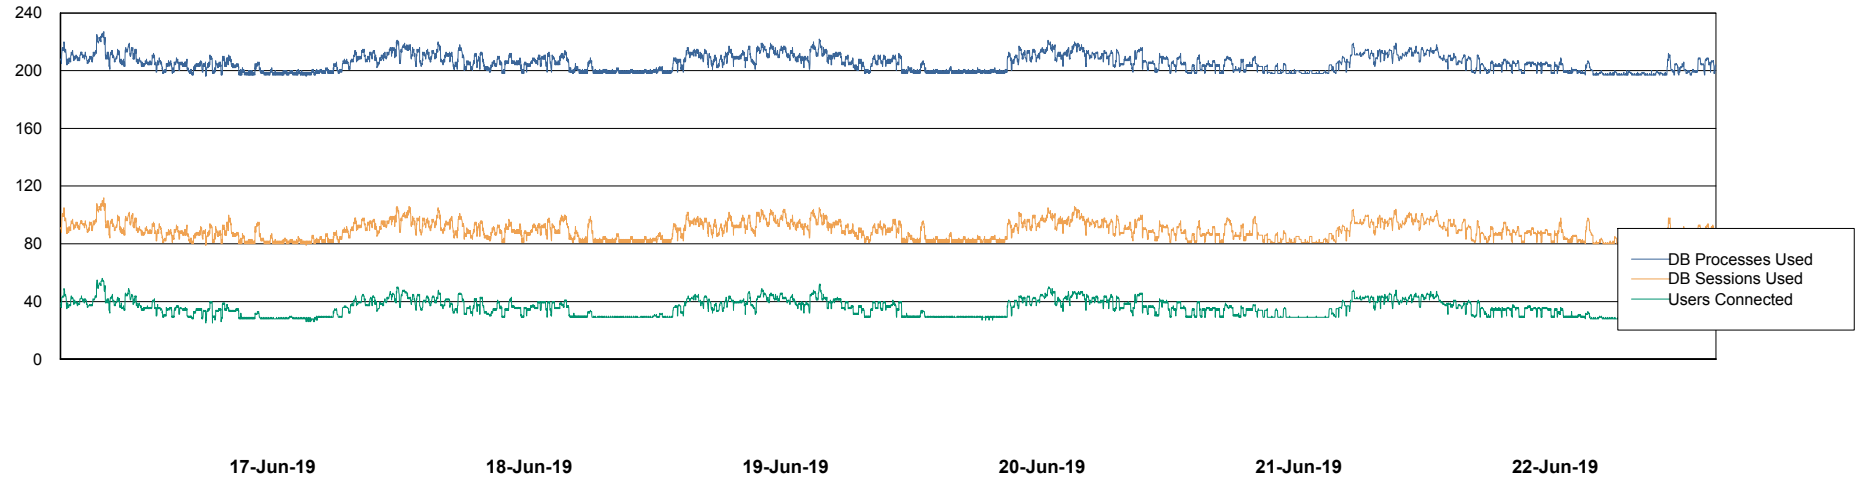

Database Performance ECLDB_Production