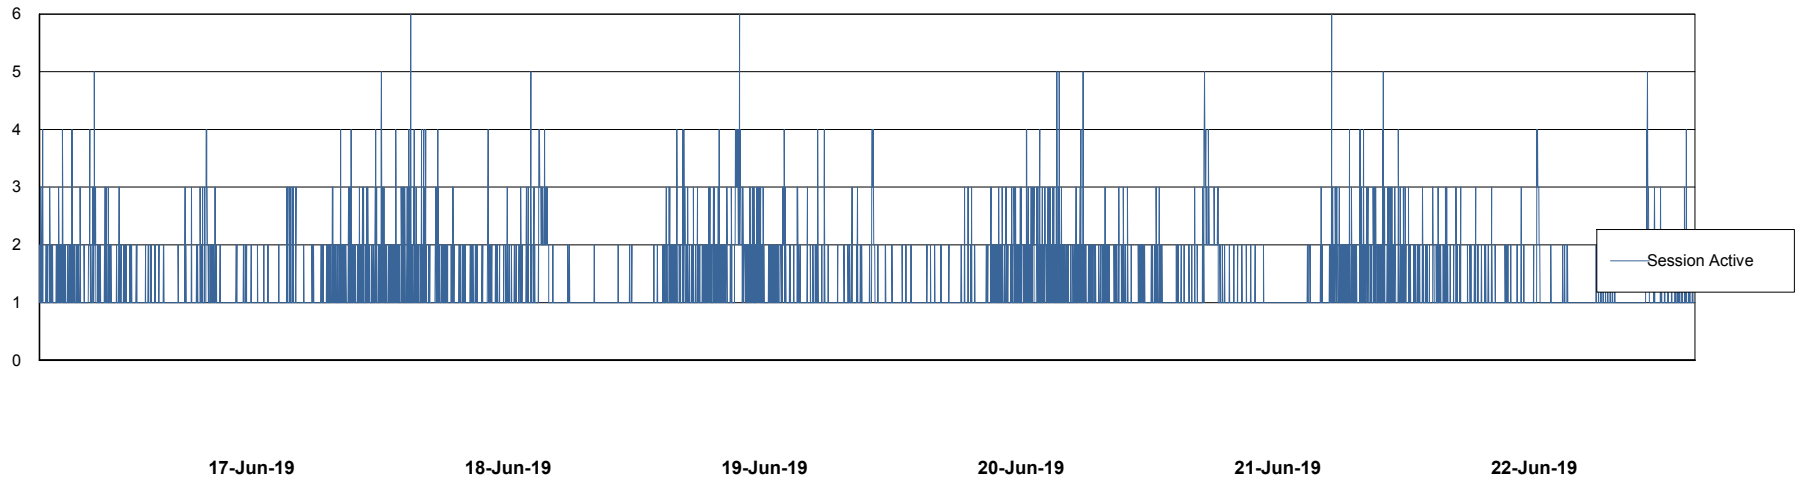

Database Performance ECLDB_Production