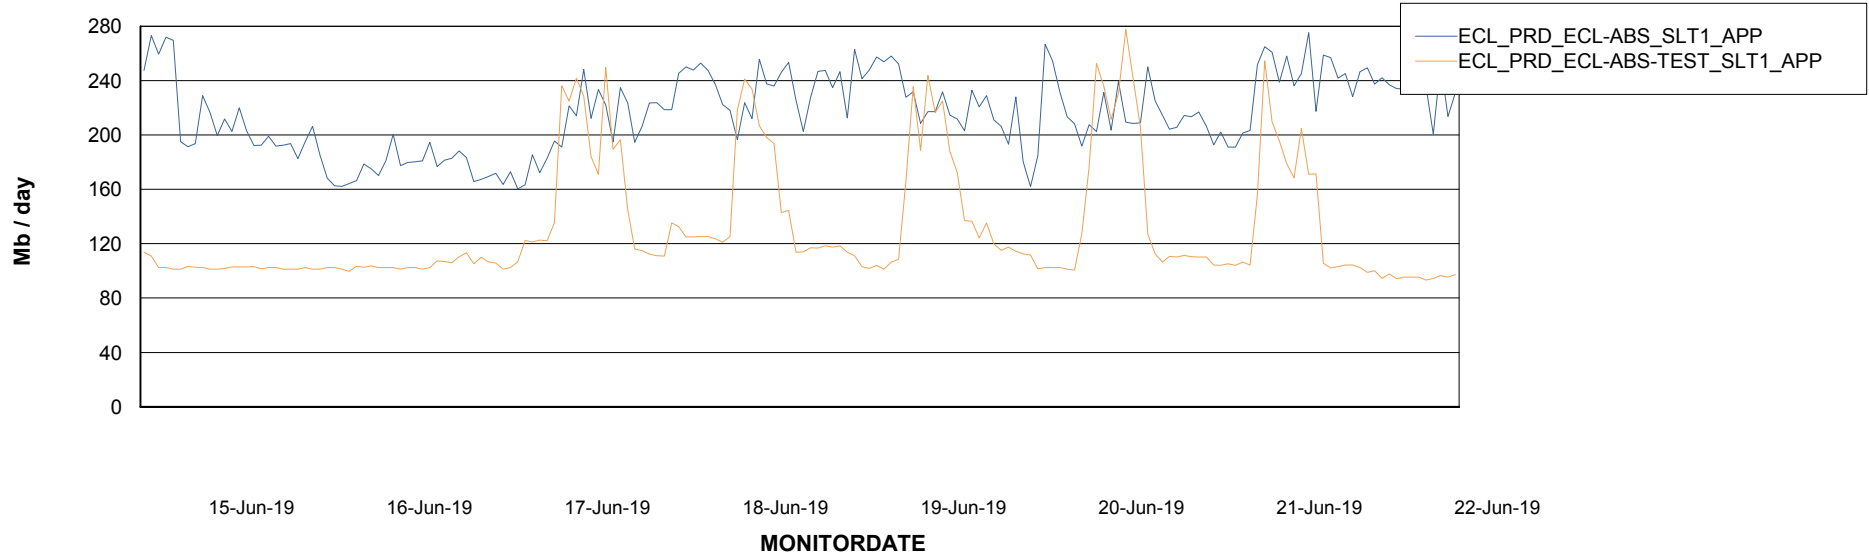

ABSSolute Application Server Services

Avg memory used per ABS Server Service