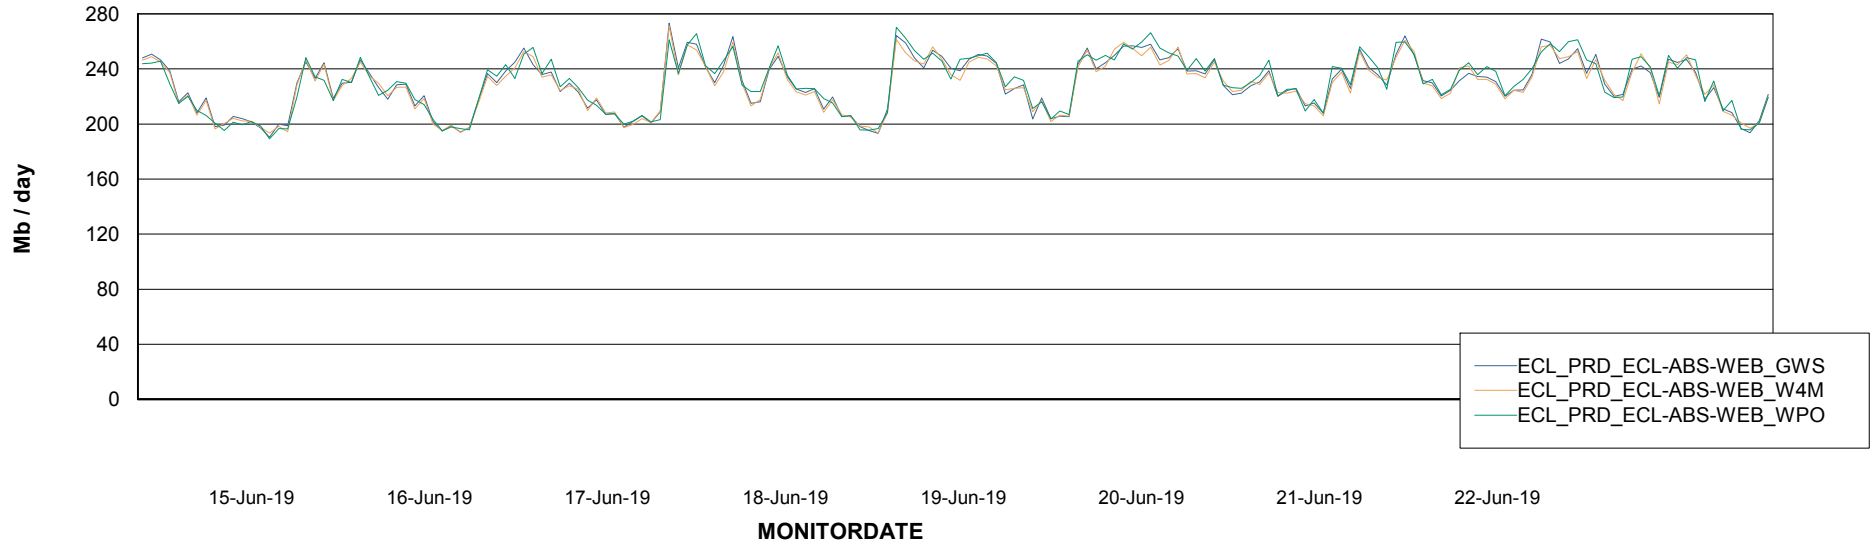

ABSolute Web Component Services

Avg memory used per ABS Web component