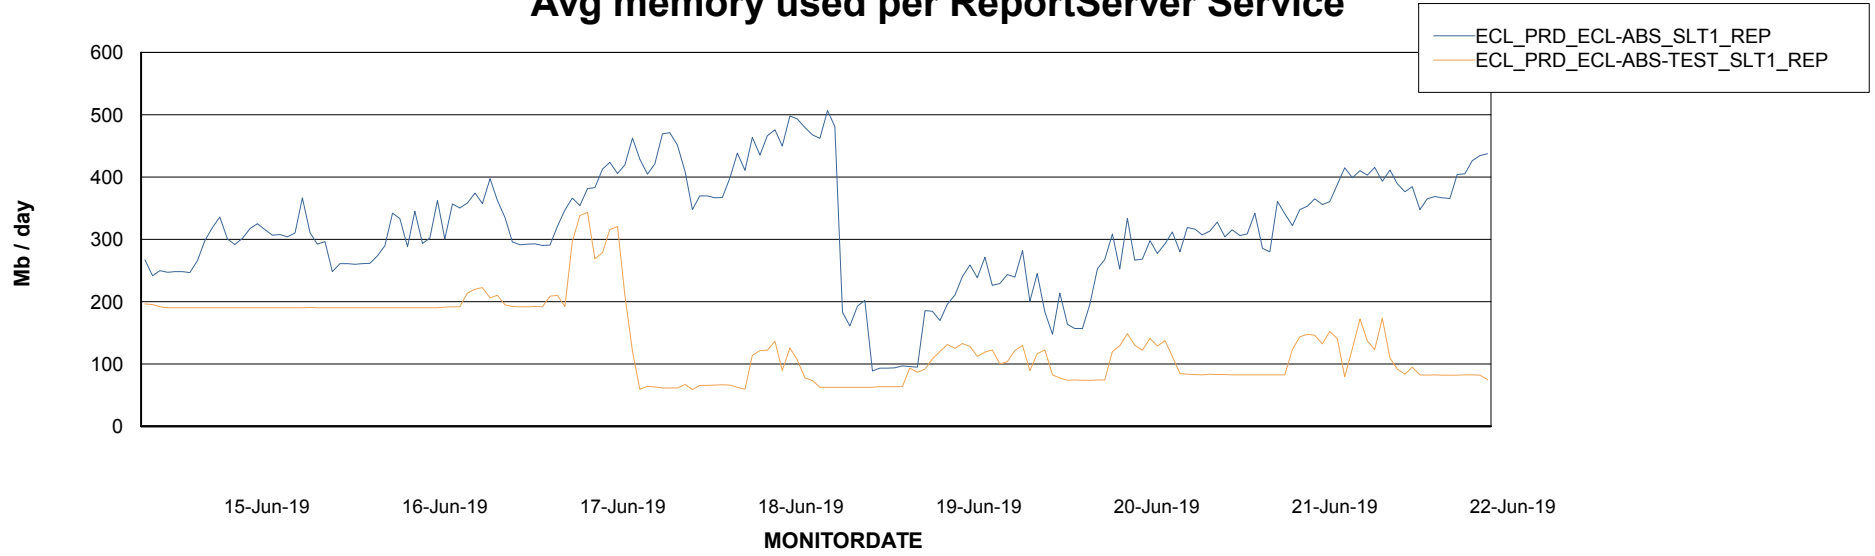

ABSSolute Application ReportServer Services

Avg memory used per ReportServer Service