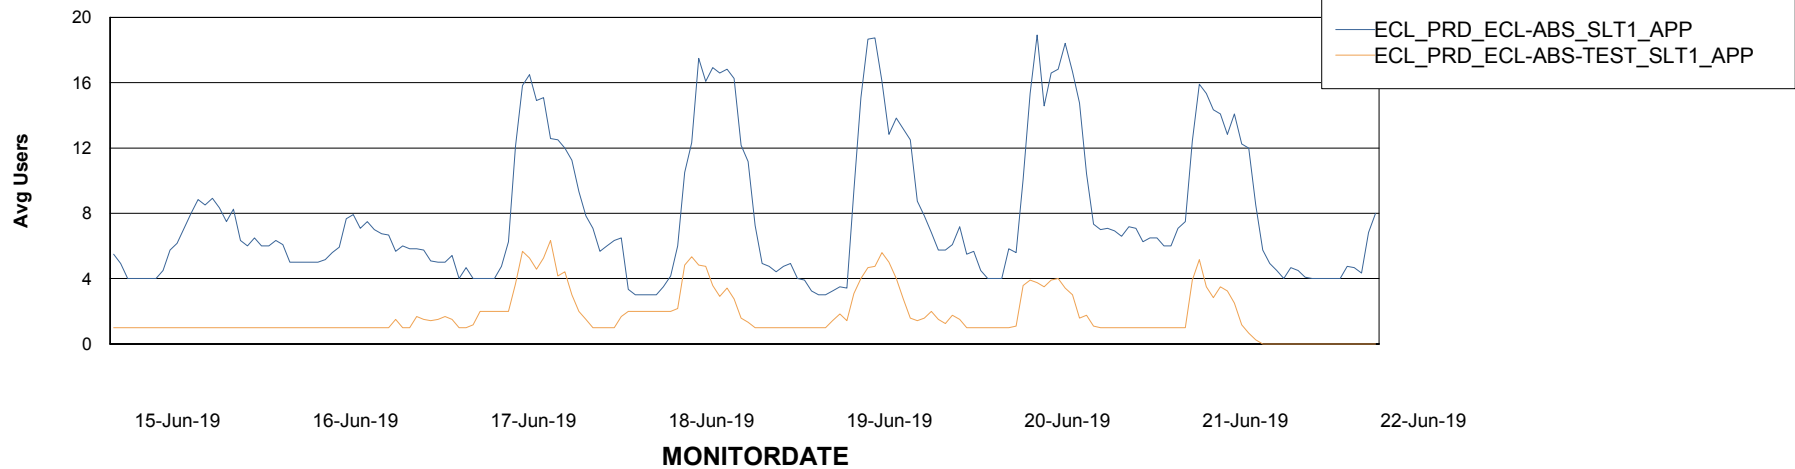

Avg users per day per ABS server