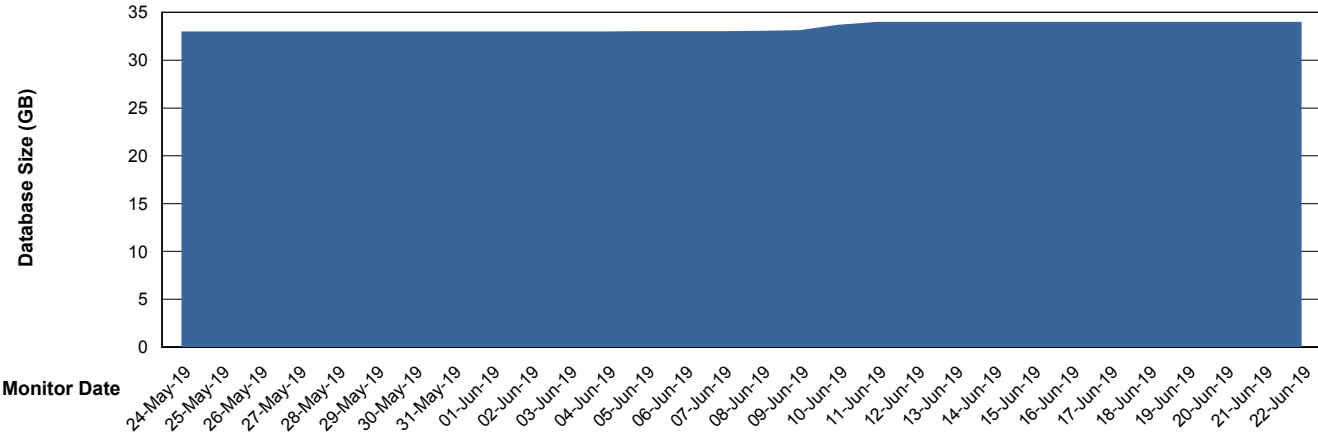

DATABASE SIZE ECLDB_Production

Database growth over last month