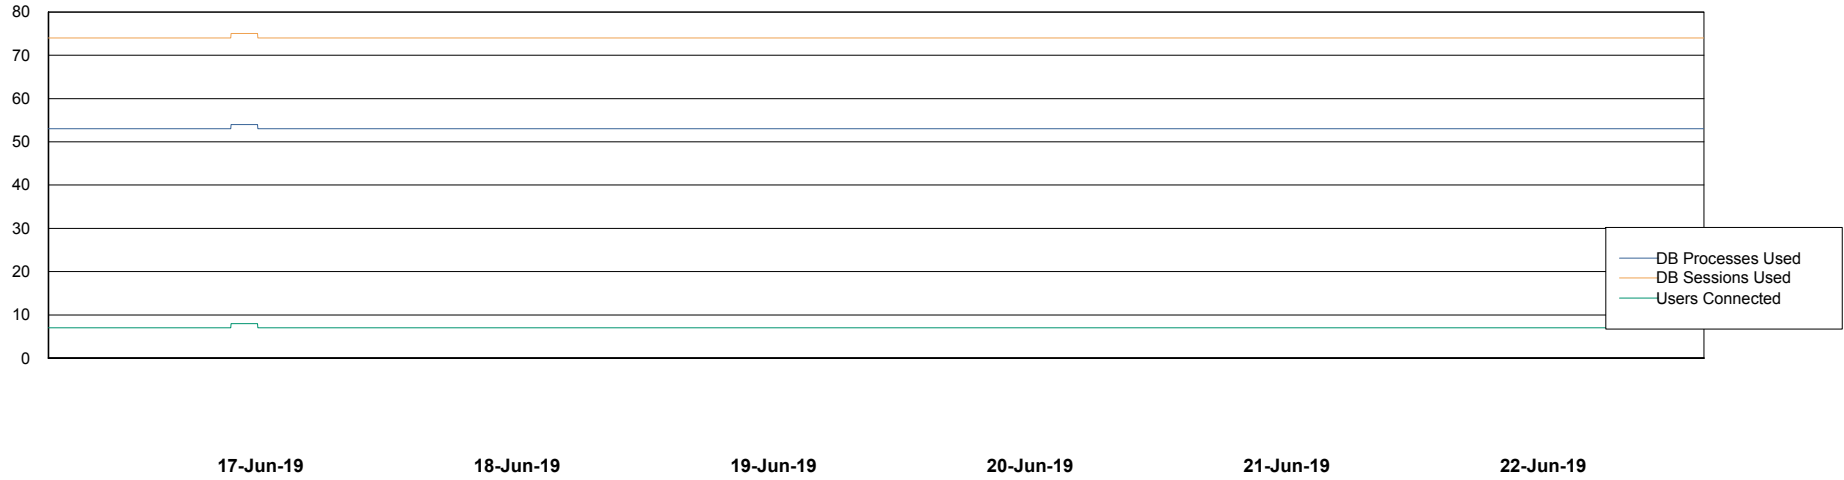

Weekly SLA Customer Report

Customer DFD Production
Database ID 39

Database Performance DFDDB_Production

Weekly SLA Customer Report

Customer DFD Production
Database ID 39

Database Performance DFDDDB_Standby