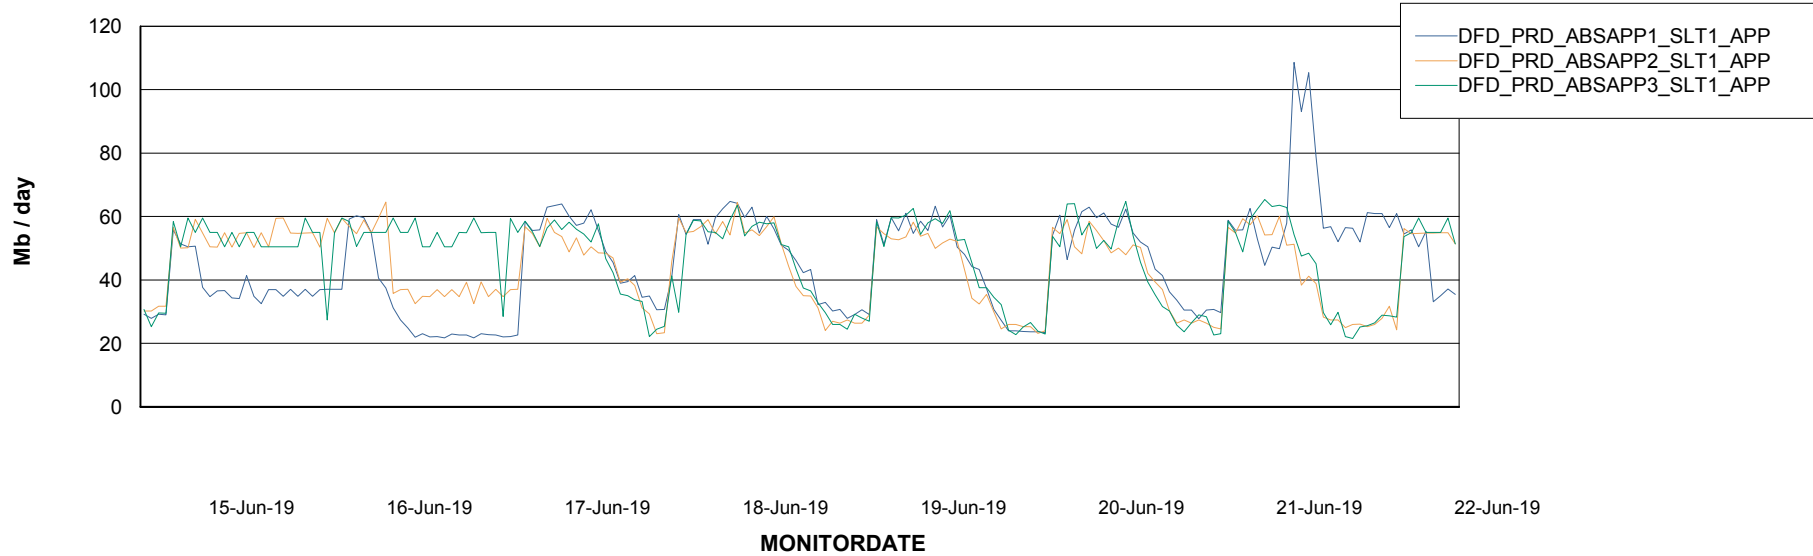

Standby Database Health DFD Production

Recovery lag for last 7 days

Weekly SLA Customer Report

Customer DFD Production
Database ID 39

ABSSolute Application Server Services

Avg memory used per ABS Server Service