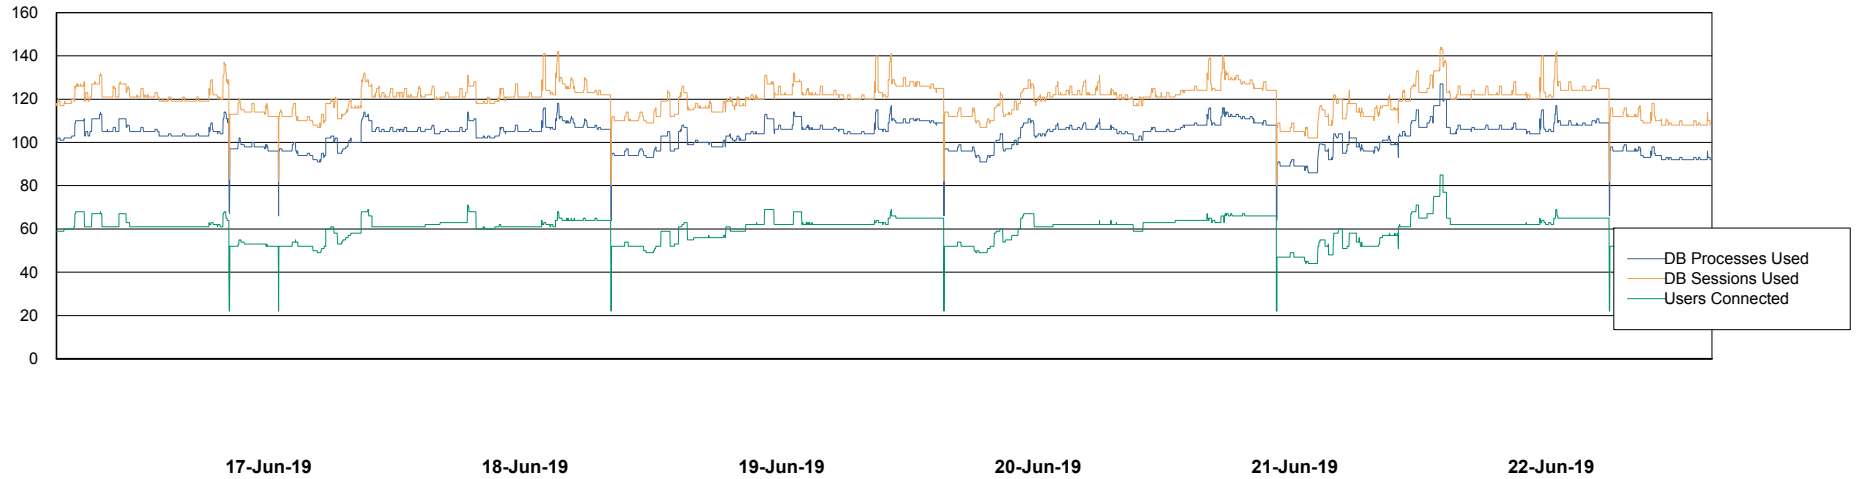

Harddisk Usage DFD_PRD_ORACLE2

	Free disk space on c: (%)	Total disk space on c: (Gb)	Free disk space on d: (%)	Total disk space on d: (Gb)	Free disk space on e: (%)	Total disk space on e: (Gb)	Free disk space on f: (%)	Total disk space on f: (Gb)
22-Jun-19	43	78	70	479	23	800	61	800
21-Jun-19	43	78	70	479	23	800	61	800
20-Jun-19	45	78	70	479	23	800	61	800
19-Jun-19	45	78	70	479	23	800	61	800
18-Jun-19	45	78	70	479	23	800	61	800
17-Jun-19	45	78	70	479	23	800	61	800
16-Jun-19	45	78	70	479	24	800	61	800

Weekly SLA Customer Report

Customer DFD Production
Database ID 39

Database Performance DFDDB_Production

Weekly SLA Customer Report

Customer DFD Production
Database ID 39

Database Performance DFDDDB_Standby