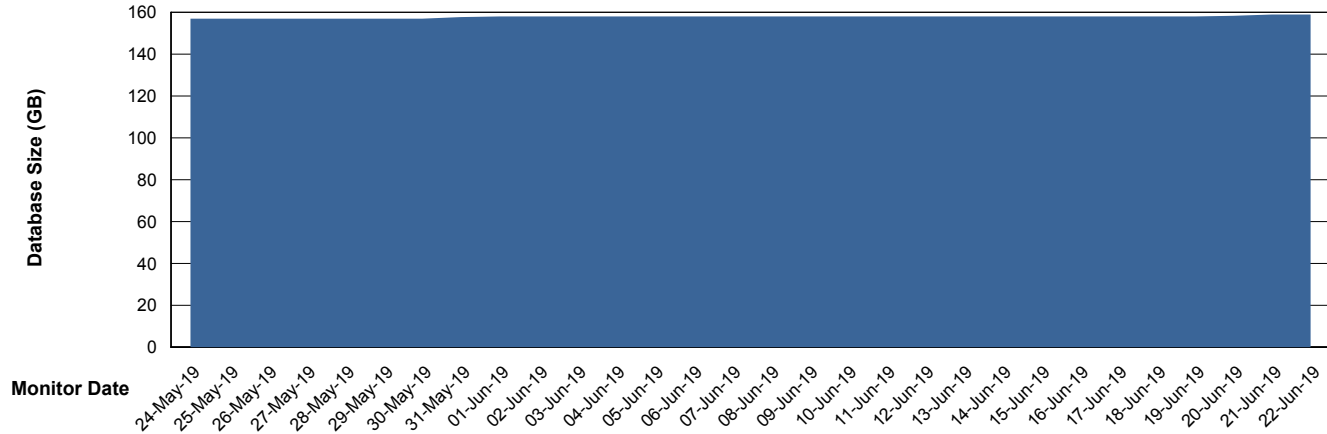

Weekly SLA Customer Report

Customer DFD Production
Database ID 39

Database Performance DFDDB_Production

Weekly SLA Customer Report

Customer DFD Production
Database ID 39

Database Performance DFDDDB_Standby

Weekly SLA Customer Report

Customer DFD Production
Database ID 39

Database Performance DFDDDBI_Production

Weekly SLA Customer Report

Customer DFD Production
Database ID 39

DATABASE SIZE DFDDDB_Production

Database growth over last month