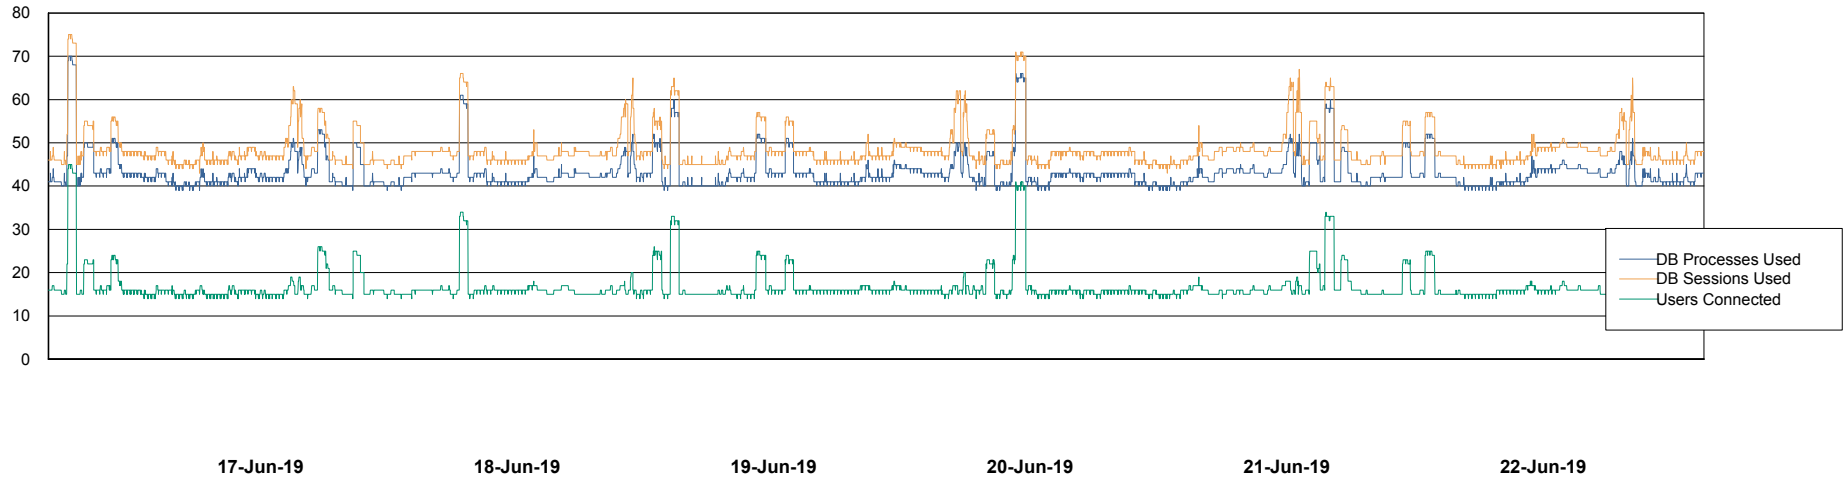

Database Performance DFDDDBI_Production