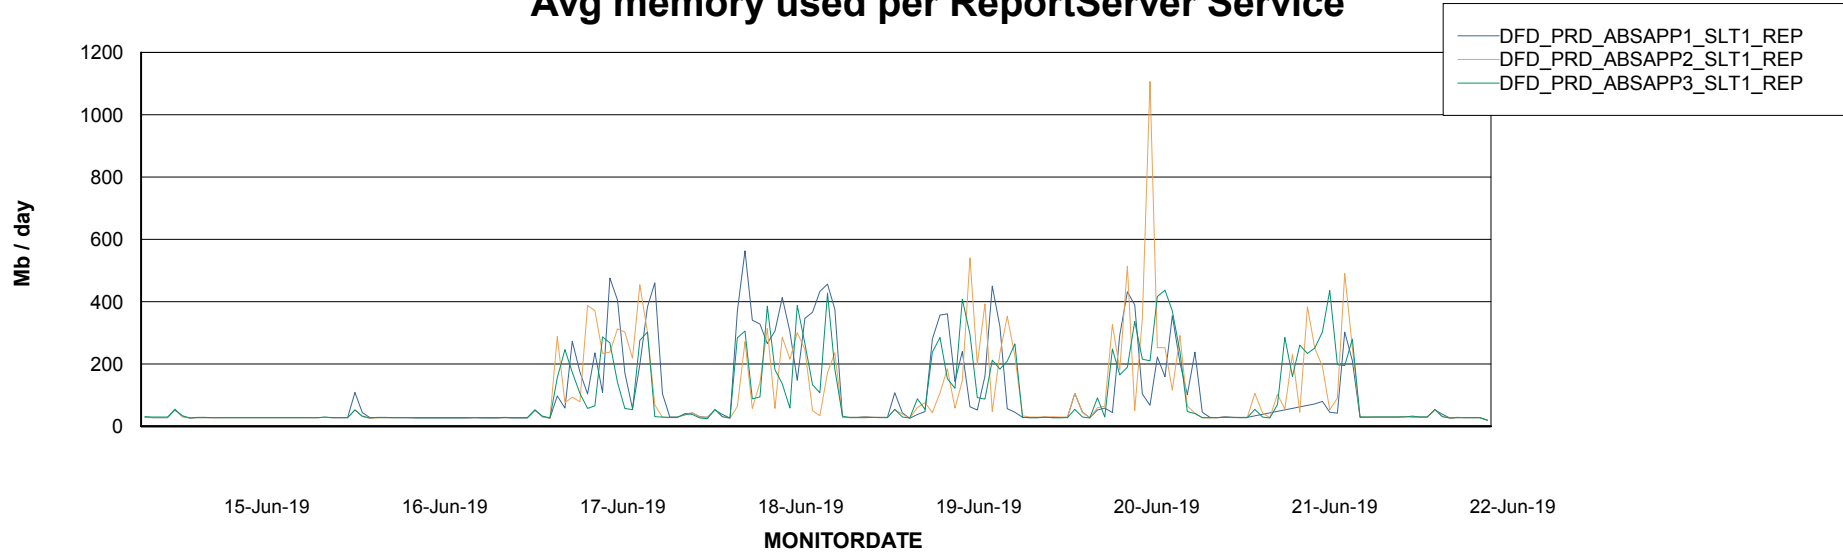

Avg users per day per ABS server

Weekly SLA Customer Report

Customer DFD Production
Database ID 39

ABSSolute Application ReportServer Services

Avg memory used per ReportServer Service

Disaster per ABS component