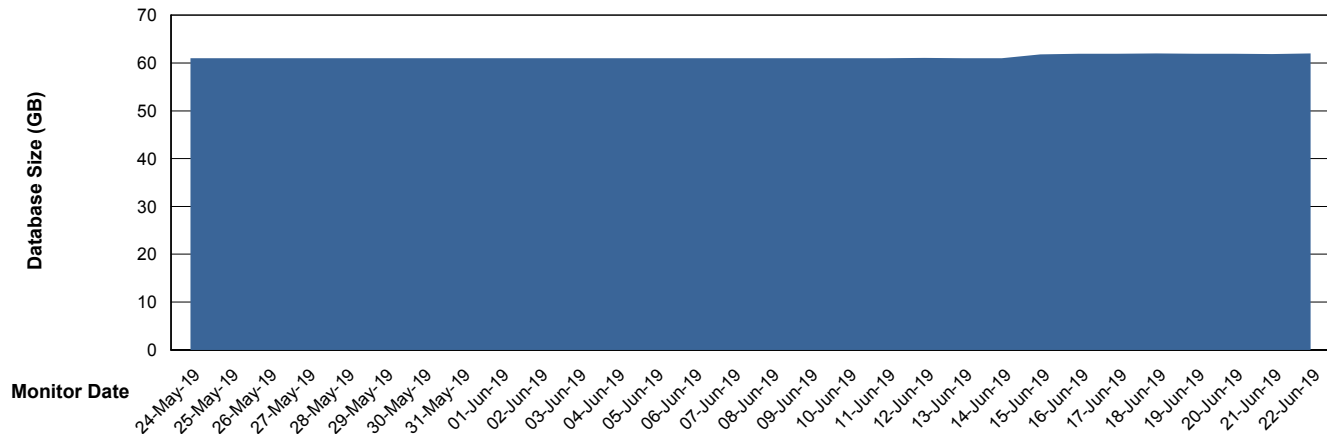

DATABASE SIZE DFDDDBI_Production

Database growth over last month