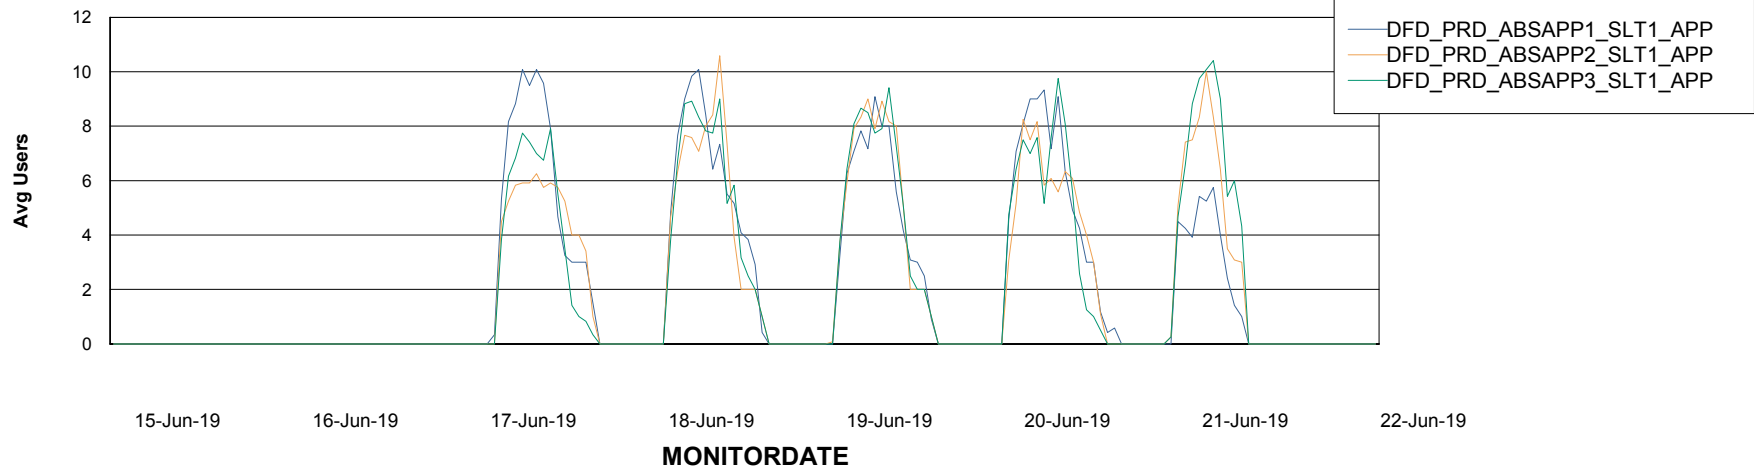

Avg users per day per ABS server