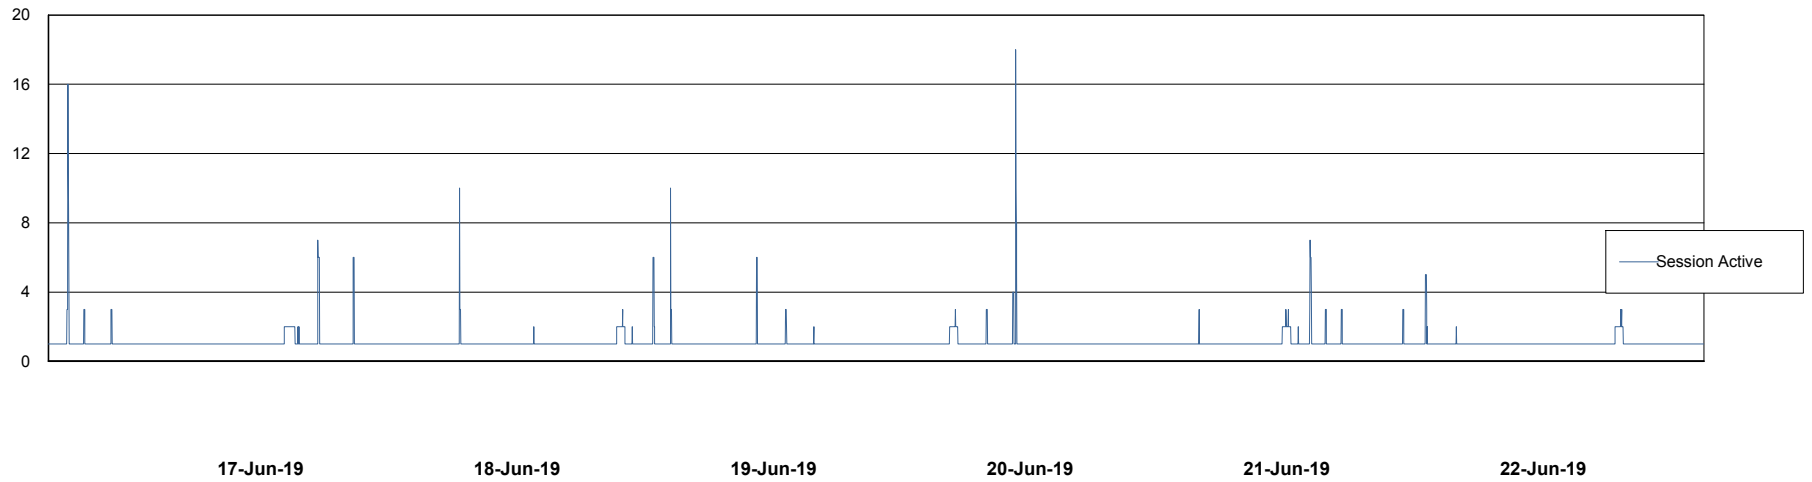

Weekly SLA Customer Report

Customer DFD Production
Database ID 39

Database Performance DFDDB_Production

Weekly SLA Customer Report

Customer DFD Production
Database ID 39

Database Performance DFDDDB_Standby

Weekly SLA Customer Report

Customer DFD Production
Database ID 39

Database Performance DFDDDBI_Production

Weekly SLA Customer Report

Customer DFD Production
Database ID 39

DATABASE SIZE DFDDDB_Production

Database growth over last month