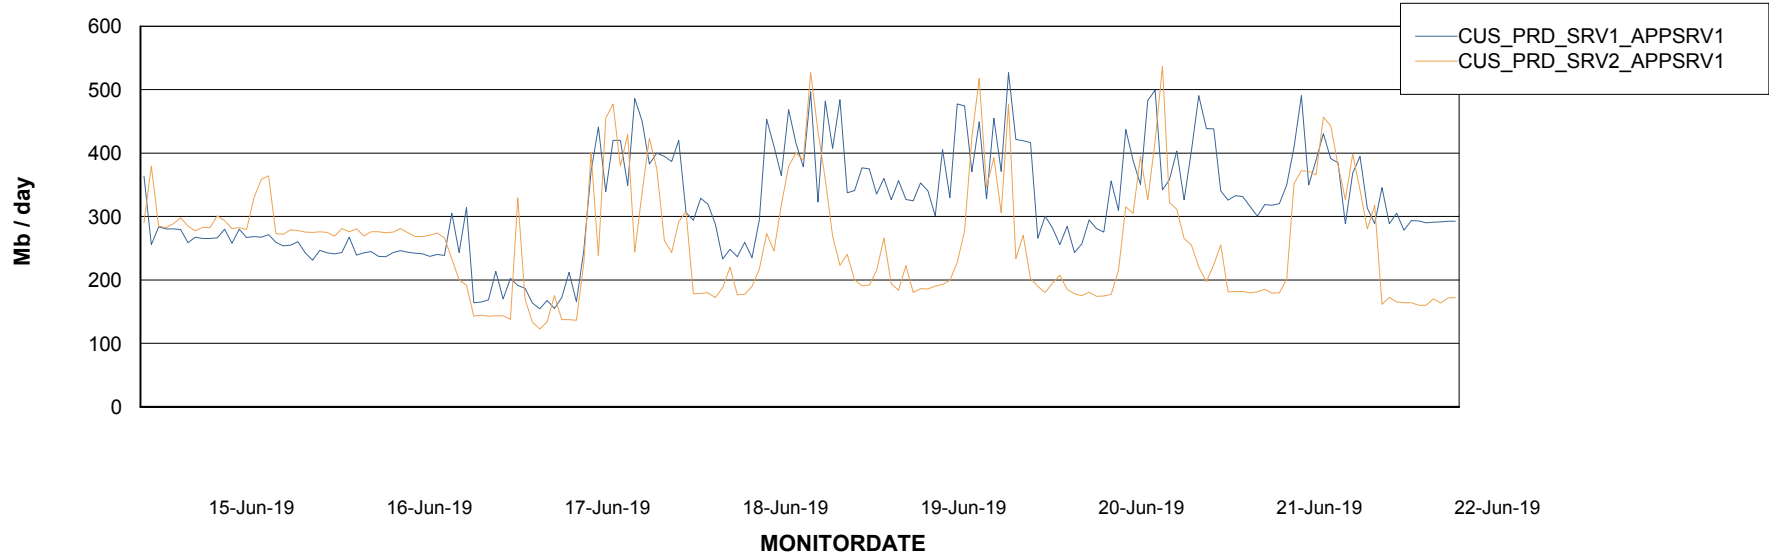

ABSolute Application Server Services

Avg memory used per ABS Server Service