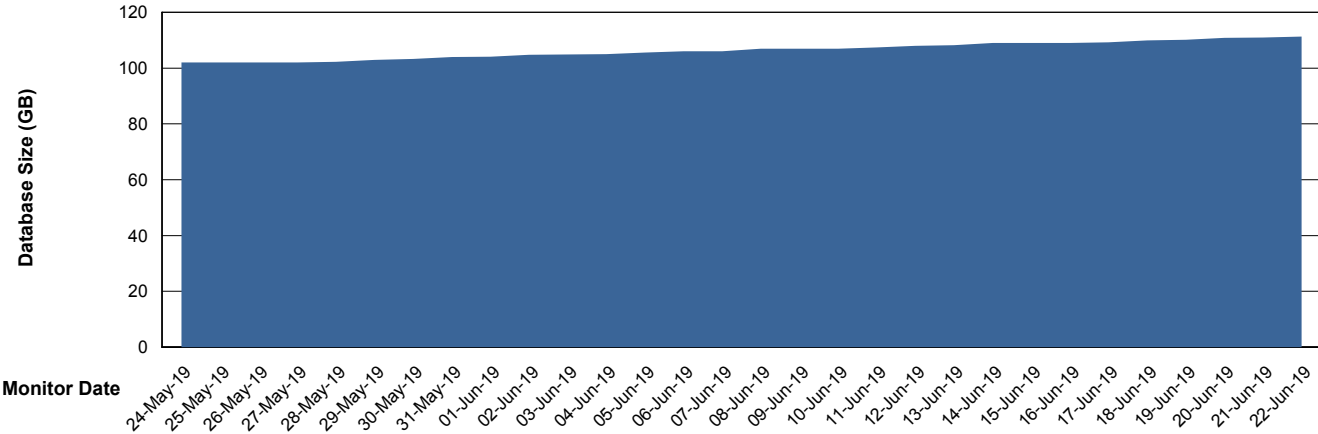

DATABASE SIZE CUS_ProdDB_Primary

Database growth over last month

Database Tablespace CUS_ProdDB_Primary

Date	Tablespace Name	Filesize (Gb)	Usedsize (Gb)	Percentage free
22-Jun-19	ABSDATA	120	100	17
	INDX	6	4	33
21-Jun-19	ABSDATA	120	100	17
	INDX	6	4	33
20-Jun-19	ABSDATA	120	100	17
	INDX	6	4	33
19-Jun-19	ABSDATA	120	99	18
	INDX	6	4	33
18-Jun-19	ABSDATA	120	99	18
	INDX	6	4	33
17-Jun-19	ABSDATA	120	99	18
	INDX	6	4	33
16-Jun-19	ABSDATA	120	97	19
	INDX	6	4	33