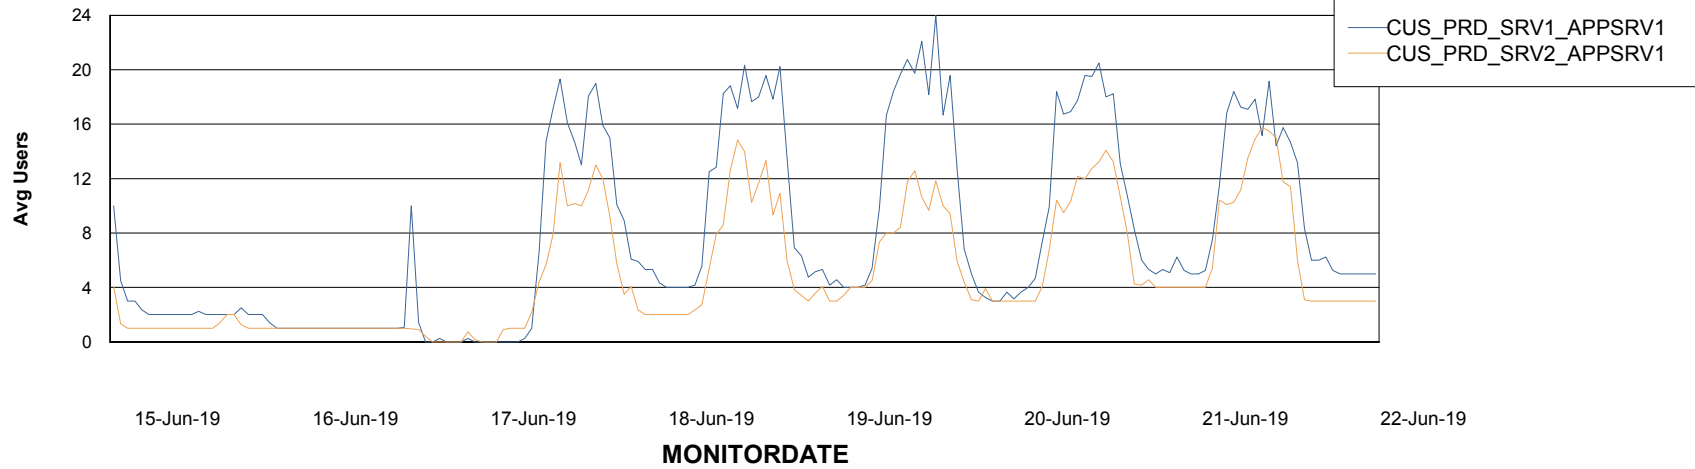

Weekly SLA Customer Report

Customer CUS Production
Database ID 84

ABSolute Application Server Services

Avg memory used per ABS Server Service

Avg users per day per ABS server

Weekly SLA Customer Report

Customer CUS Production
Database ID 84