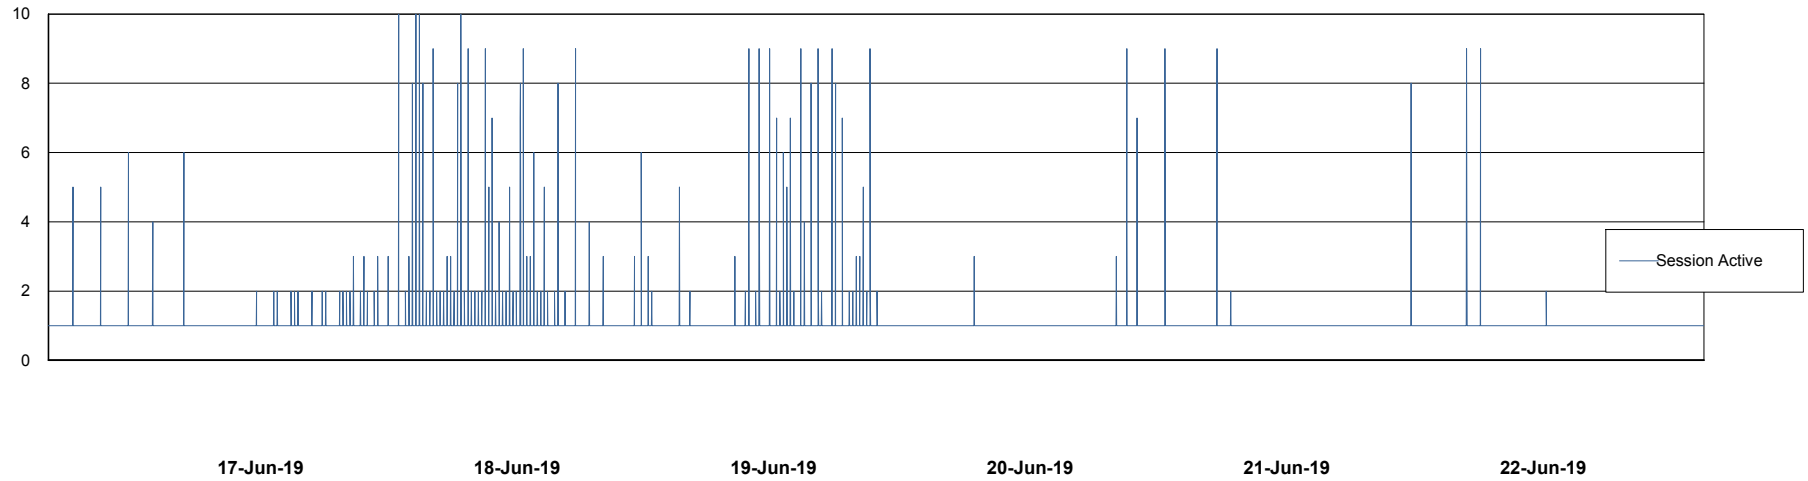

Weekly SLA Customer Report

Customer CUS Production
Database ID 84

Database Performance CUS_ProdDB_Primary

Weekly SLA Customer Report

Customer CUS Production
Database ID 84

Database Performance CUS_ProdDB_Standby