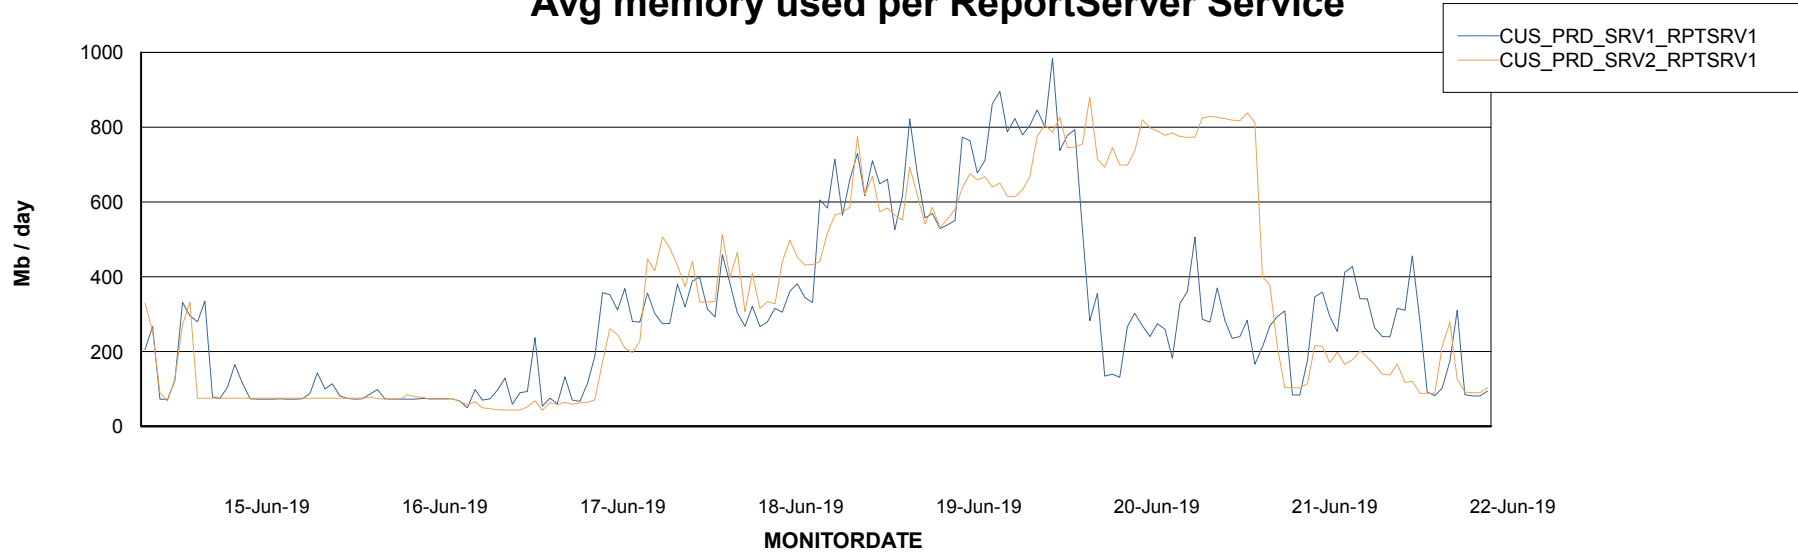

ABSolute Web Component Services

Avg memory used per ReportServer Service