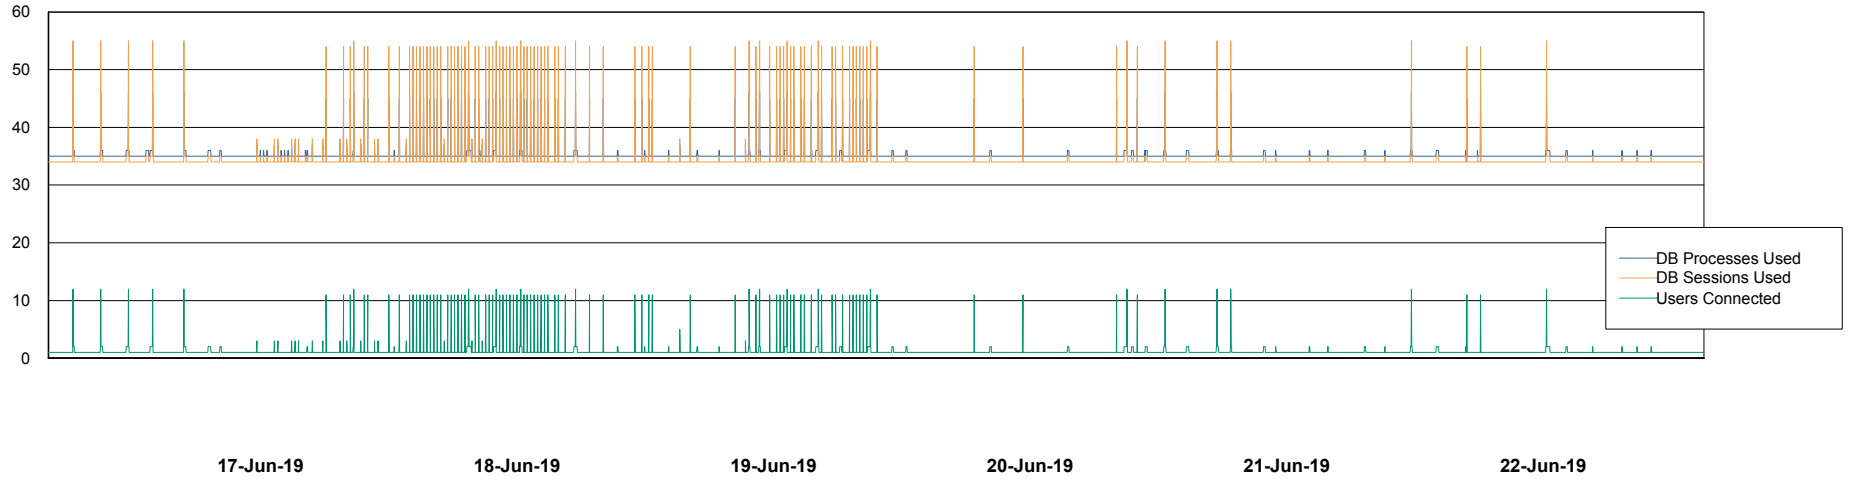

Weekly SLA Customer Report

Customer CUS Production
Database ID 84

Database Performance CUS_ProdDB_Primary

Weekly SLA Customer Report

Customer CUS Production
Database ID 84

Database Performance CUS_ProdDB_Standby