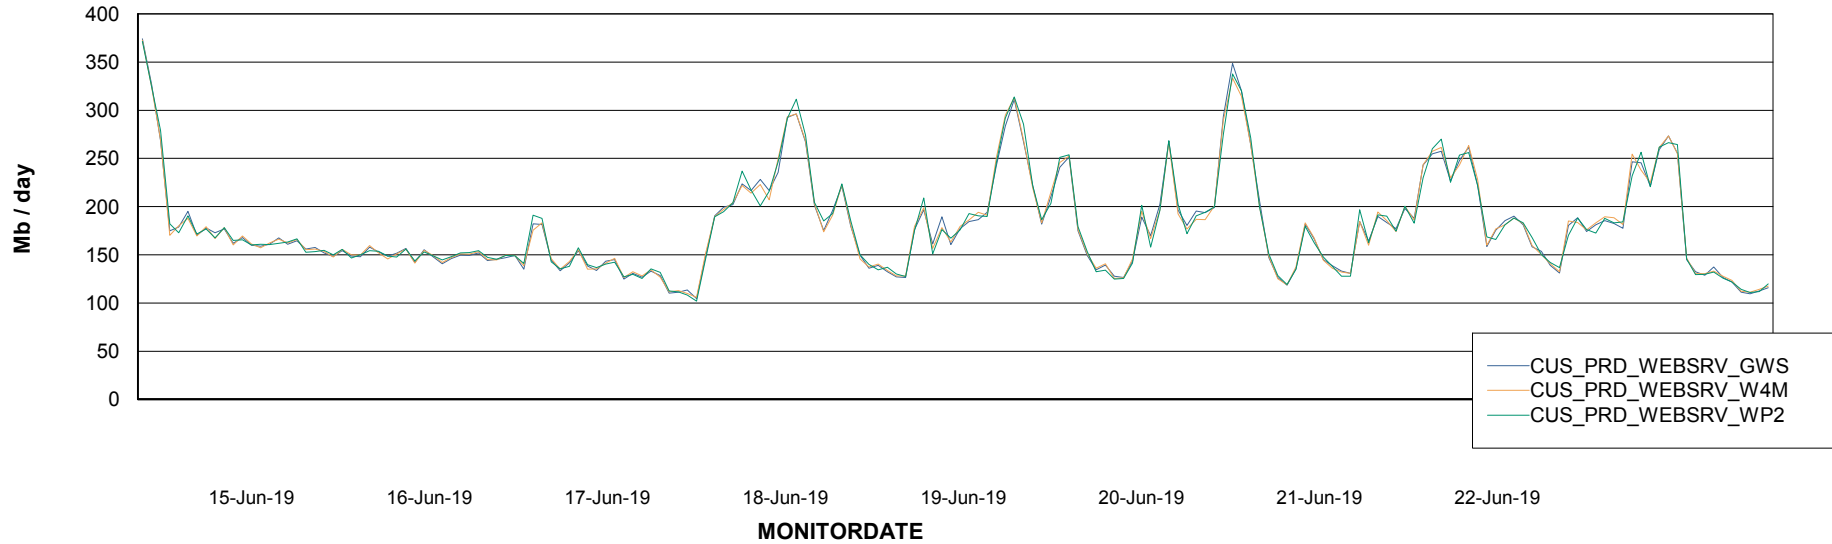

ABSolute Web Component Services

Avg memory used per ReportServer Service

Weekly SLA Customer Report

Customer CUS Production
Database ID 84

ABSSolute Web Component Services

Avg memory used per ABS Web component