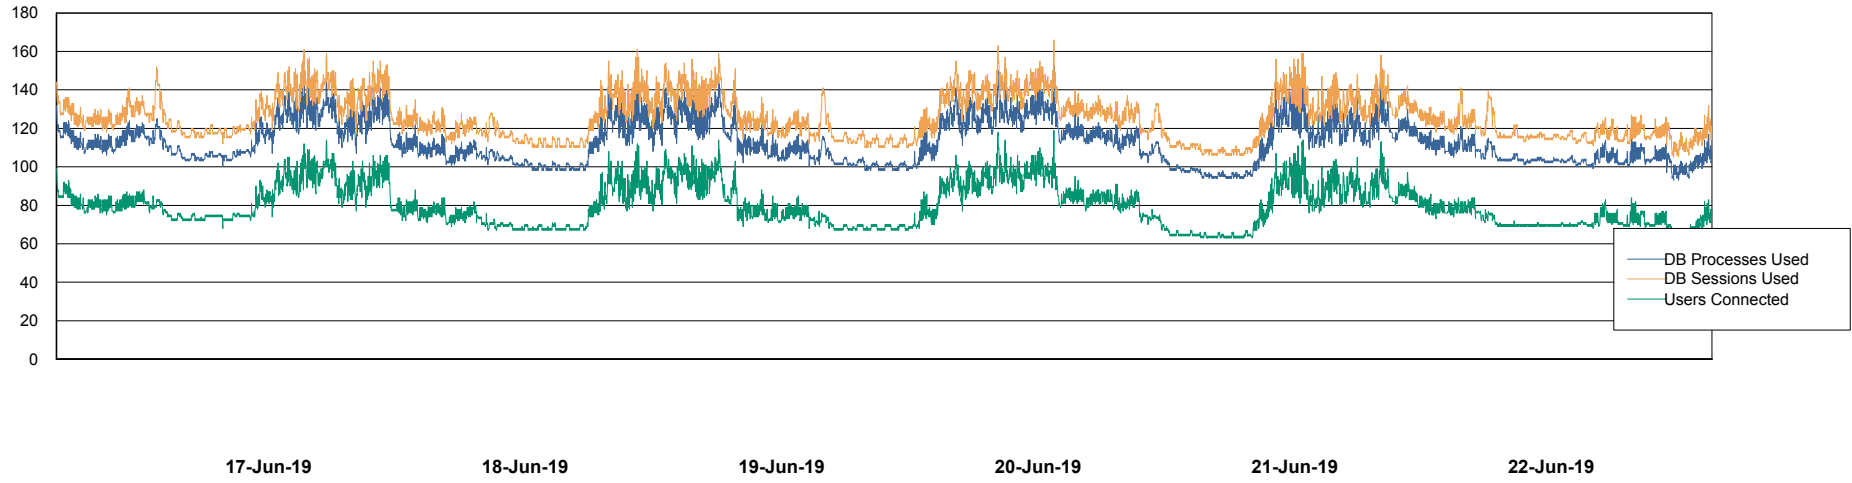

Database Performance CSCDB_Primary