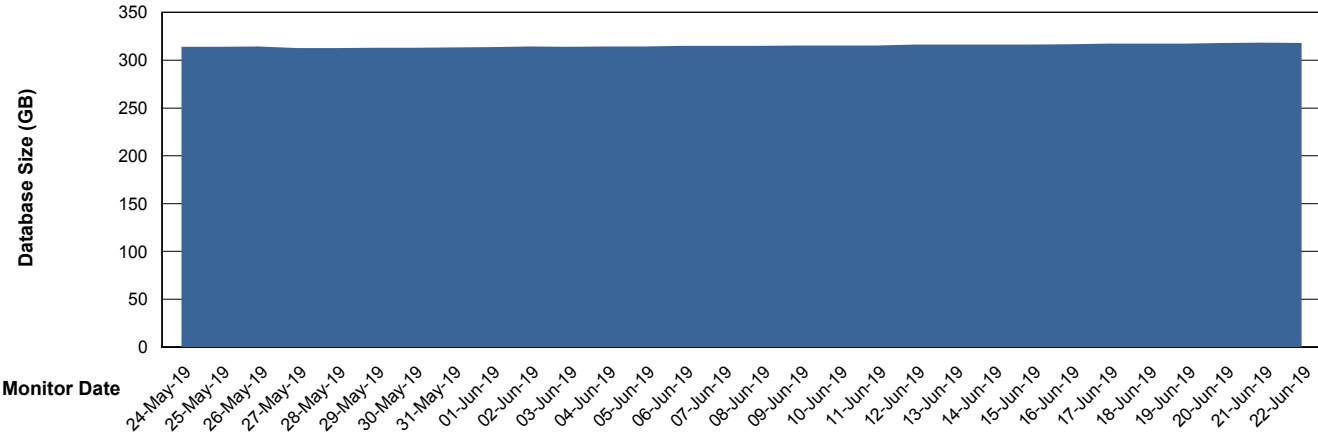

DATABASE SIZE CSCDB_Primary

Database growth over last month

Database Tablespace CSCDB_Primary

Date	Tablespace Name	Filesize (Gb)	Usedsize (Gb)	Percentage free
22-Jun-19	ABSDATA	131	109	17
	INDX	246	206	16
21-Jun-19	ABSDATA	131	109	17
	INDX	246	206	16
20-Jun-19	ABSDATA	131	109	17
	INDX	246	206	16
19-Jun-19	ABSDATA	131	109	17
	INDX	246	206	16
18-Jun-19	ABSDATA	131	109	17
	INDX	246	205	17
17-Jun-19	ABSDATA	131	109	17
	INDX	246	205	17
16-Jun-19	ABSDATA	131	109	17
	INDX	246	205	17