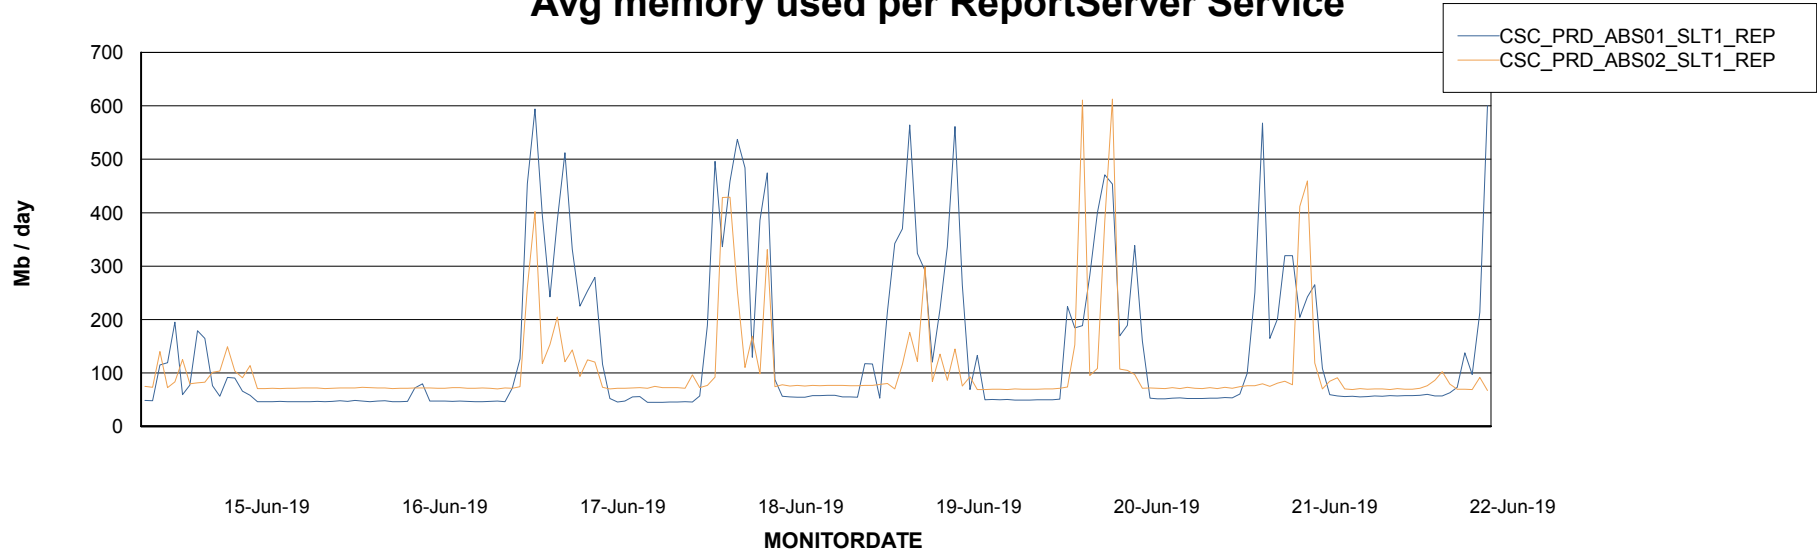

Avg memory used per ABS Server Service

Avg users per day per ABS server

Weekly SLA Customer Report

Customer CSC_Production
Database ID 50

ABSSolute Application ReportServer Services

Avg memory used per ReportServer Service