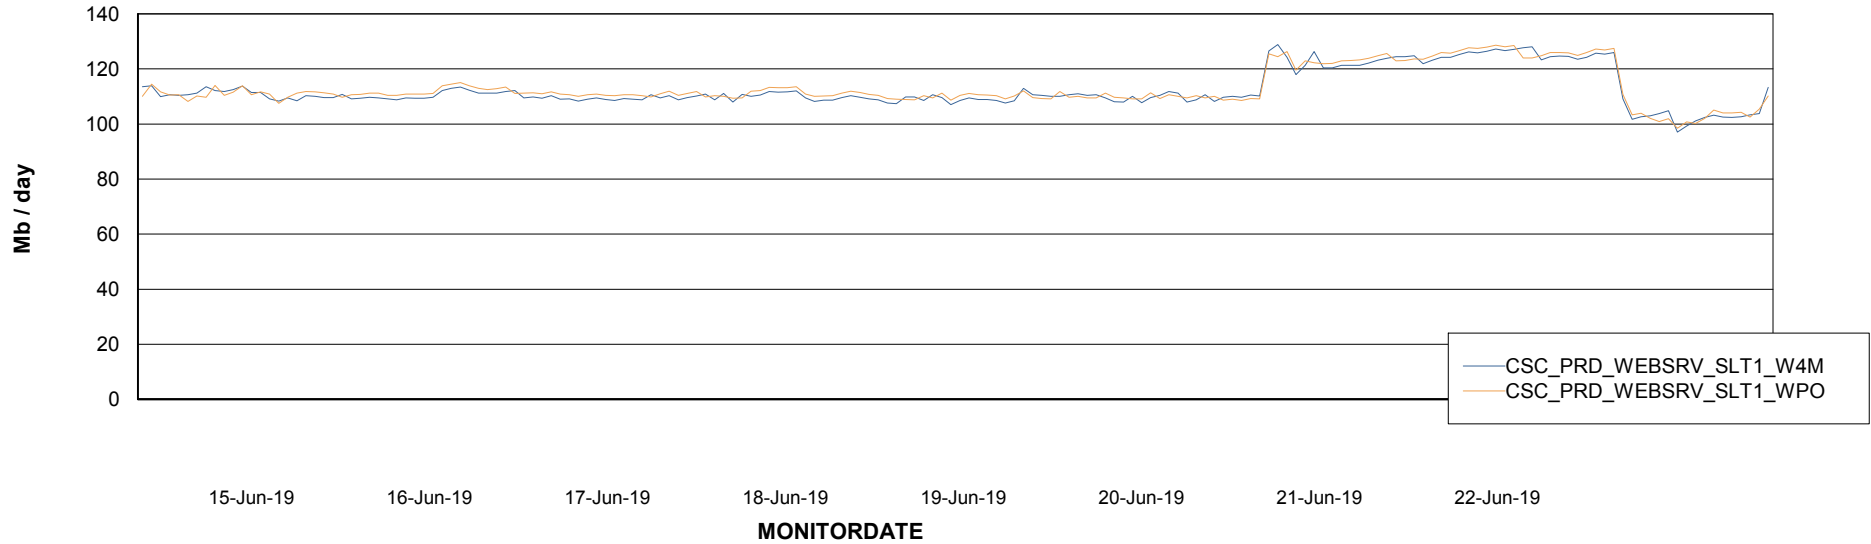

ABSSolute Web Component Services

Avg memory used per ABS Web component