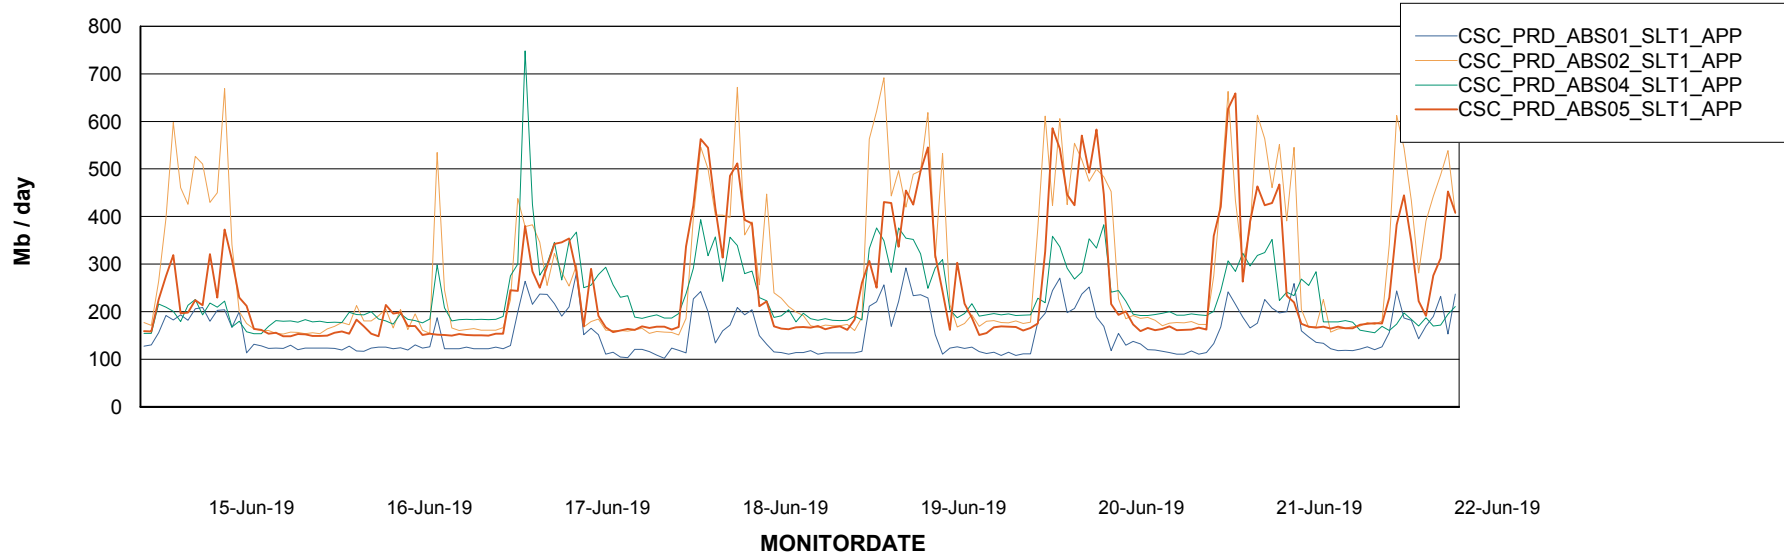

ABSSolute Application Server Services

Avg memory used per ABS Server Service