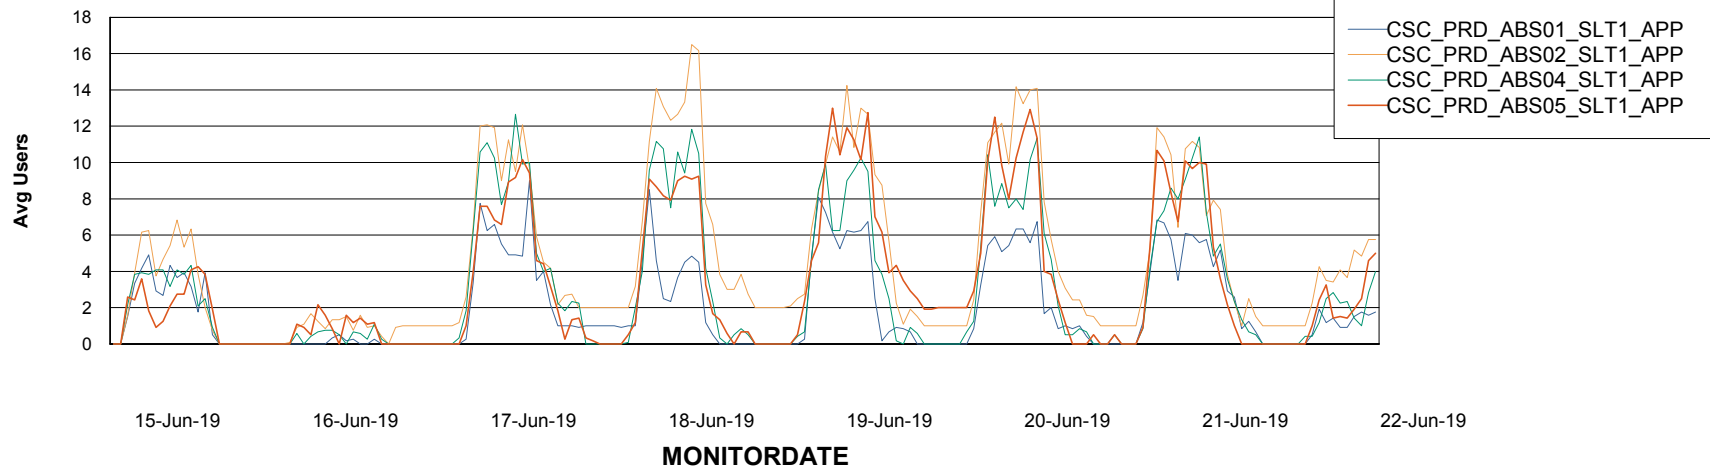

Avg users per day per ABS server