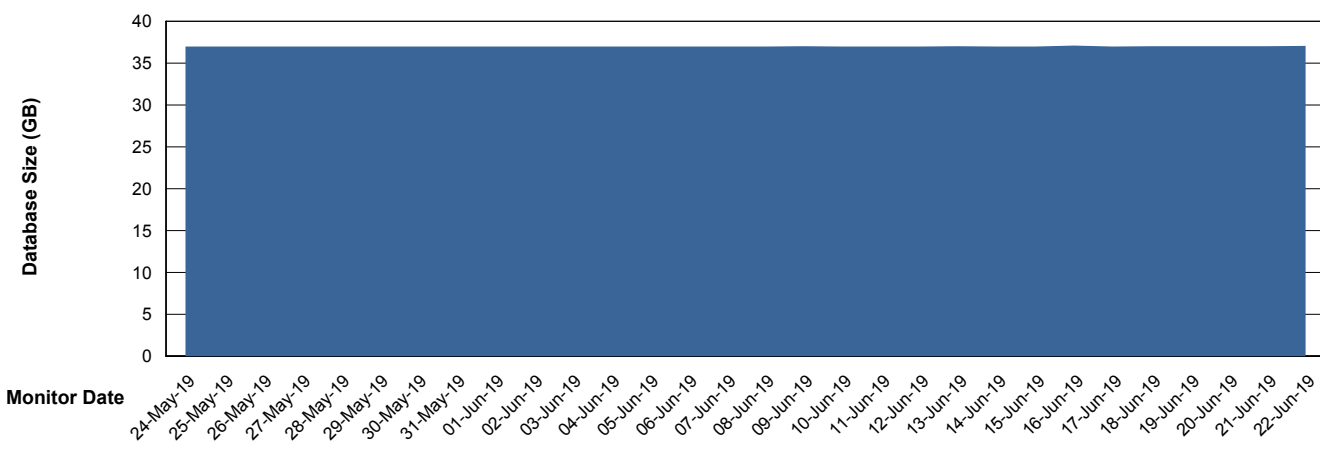

Weekly SLA Customer Report

Customer CIW Production
Database ID 45

Database Performance CIWDB_Production

Weekly SLA Customer Report

Customer CIW Production
Database ID 45

Database Performance CIWDB_Standby

Weekly SLA Customer Report

Customer CIW Production
 Database ID 45

DATABASE SIZE CIWDB_Production

Database growth over last month

Database Tablespace CIWDB_Production

Date	Tablespace Name	Filesize (Gb)	Usedsize (Gb)	Percentage free
22-Jun-19	ABSDATA	40	33	18
	INDX	5	4	20
21-Jun-19	ABSDATA	40	33	18
	INDX	5	4	20
20-Jun-19	ABSDATA	40	33	18
	INDX	5	4	20
19-Jun-19	ABSDATA	40	33	18
	INDX	5	4	20
18-Jun-19	ABSDATA	40	33	18
	INDX	5	4	20
17-Jun-19	ABSDATA	40	33	18
	INDX	5	4	20
16-Jun-19	ABSDATA	40	33	18
	INDX	5	4	20