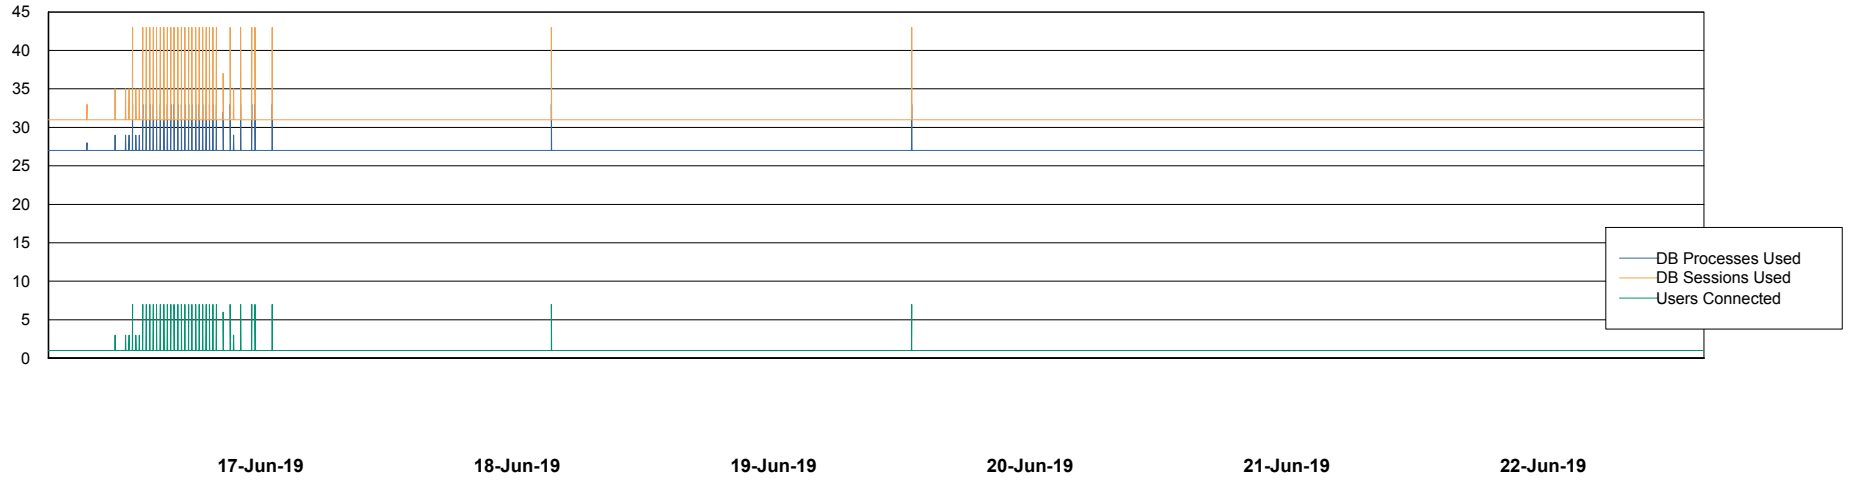

Weekly SLA Customer Report

Customer CIW Production
Database ID 45

Database Performance CIWDB_Production

Weekly SLA Customer Report

Customer CIW Production
Database ID 45

Database Performance CIWDB_Standby

Weekly SLA Customer Report

Customer CIW Production
 Database ID 45

DATABASE SIZE CIWDB_Production

Database growth over last month

Database Tablespace CIWDB_Production

Date	Tablespace Name	Filesize (Gb)	Usedsize (Gb)	Percentage free
22-Jun-19	ABSDATA	40	33	18
	INDX	5	4	20
21-Jun-19	ABSDATA	40	33	18
	INDX	5	4	20
20-Jun-19	ABSDATA	40	33	18
	INDX	5	4	20
19-Jun-19	ABSDATA	40	33	18
	INDX	5	4	20
18-Jun-19	ABSDATA	40	33	18
	INDX	5	4	20
17-Jun-19	ABSDATA	40	33	18
	INDX	5	4	20
16-Jun-19	ABSDATA	40	33	18
	INDX	5	4	20