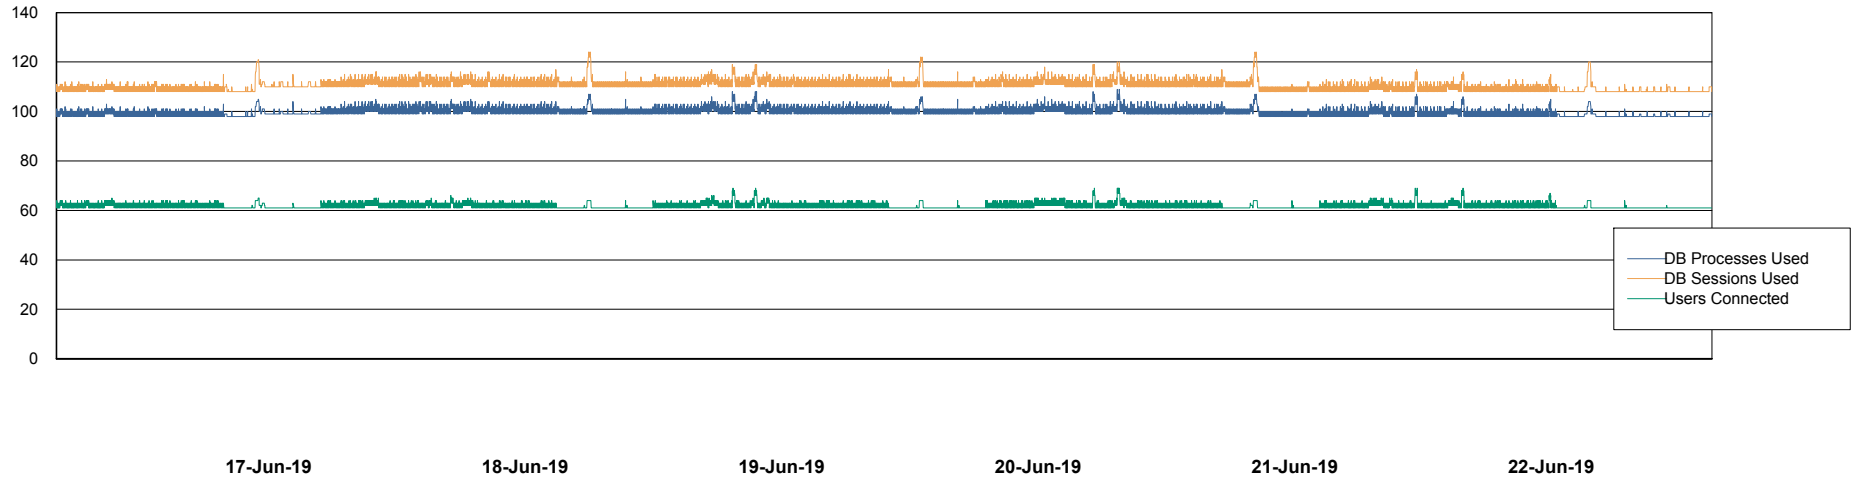

Harddisk Usage CIW_PRD_ORACLE2

	Free disk space on c: (%)	Total disk space on c: (Gb)	Free disk space on d: (%)	Total disk space on d: (Gb)	Free disk space on e: (%)	Total disk space on e: (Gb)
22-Jun-19	95	701	13	700	100	830
21-Jun-19	95	701	13	700	100	830
20-Jun-19	95	701	13	700	100	830
19-Jun-19	95	701	14	700	100	830
18-Jun-19	95	701	14	700	100	830
17-Jun-19	95	701	14	700	100	830
16-Jun-19	95	701	14	700	100	830

Weekly SLA Customer Report

Customer CIW Production
Database ID 45

Database Performance CIWDB_Production

Weekly SLA Customer Report

Customer CIW Production
Database ID 45

Database Performance CIWDB_Standby

Weekly SLA Customer Report