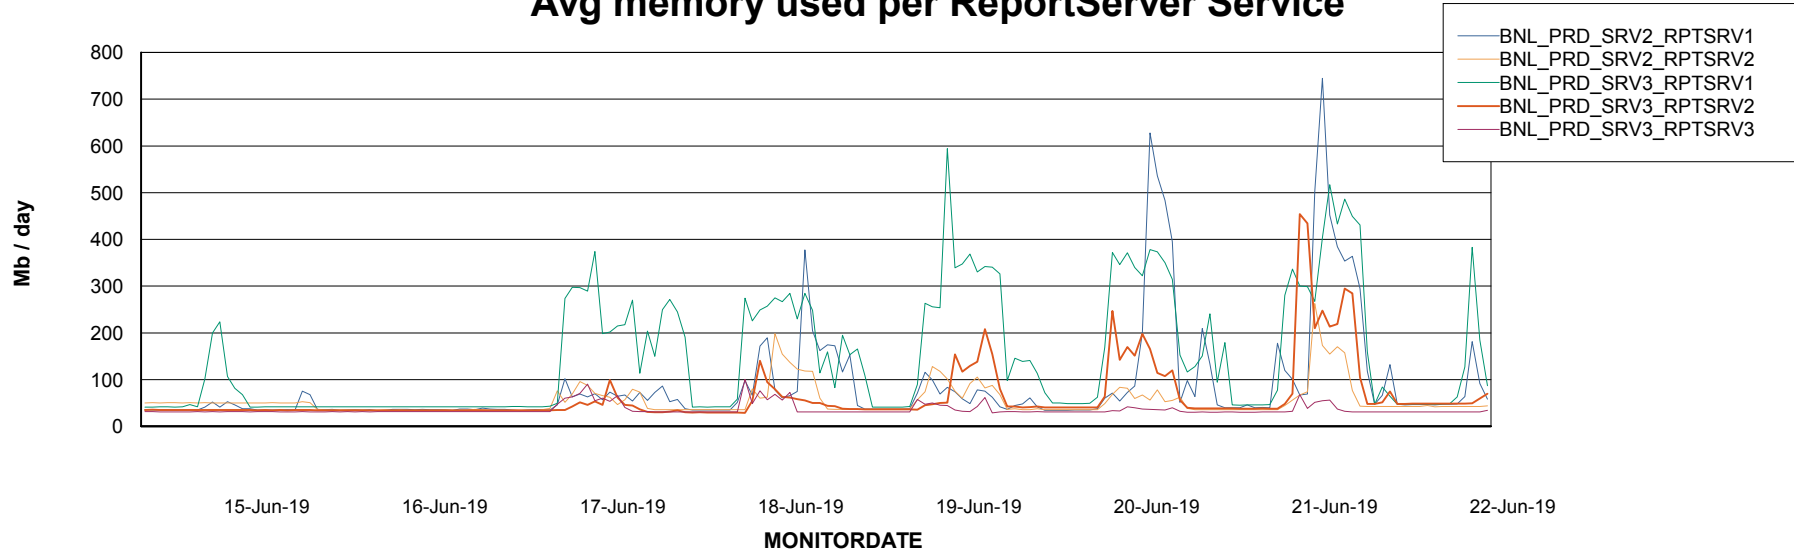

ABSSolute Web Component Services

Avg memory used per ReportServer Service