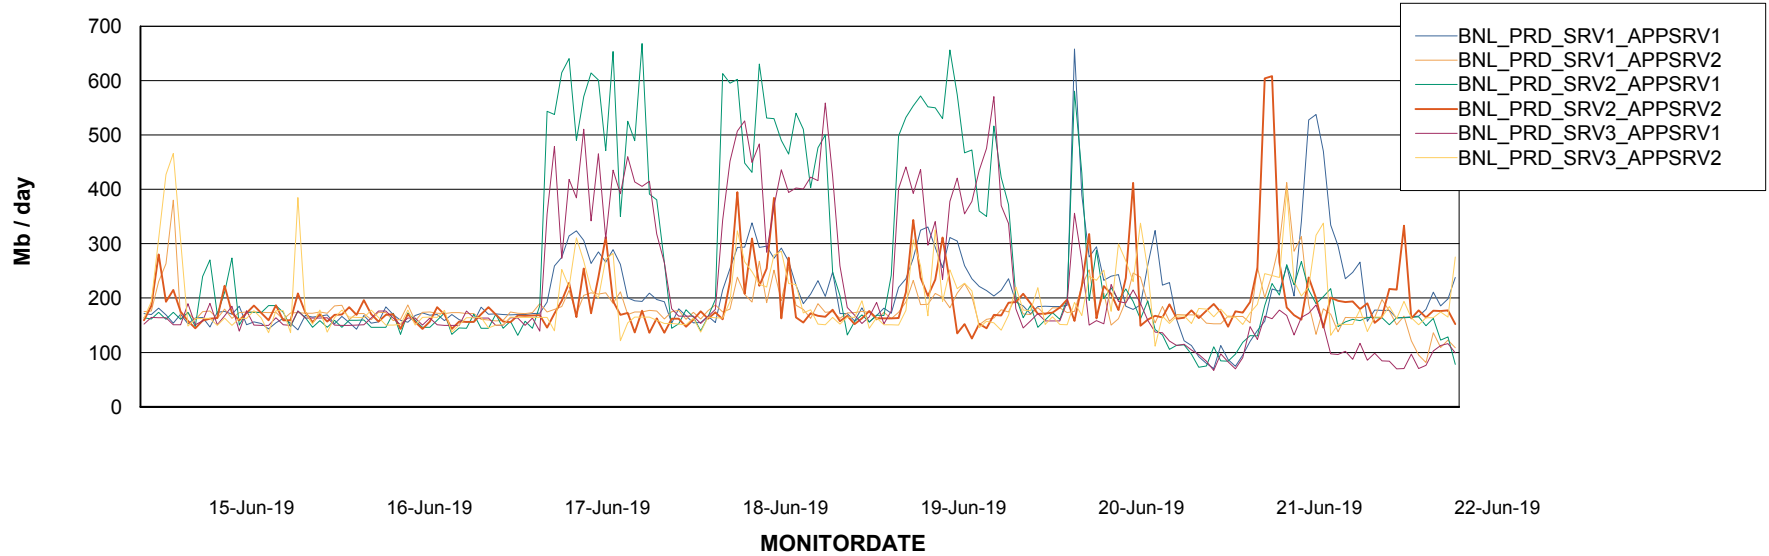

ABSolute Application Server Services

Avg memory used per ABS Server Service