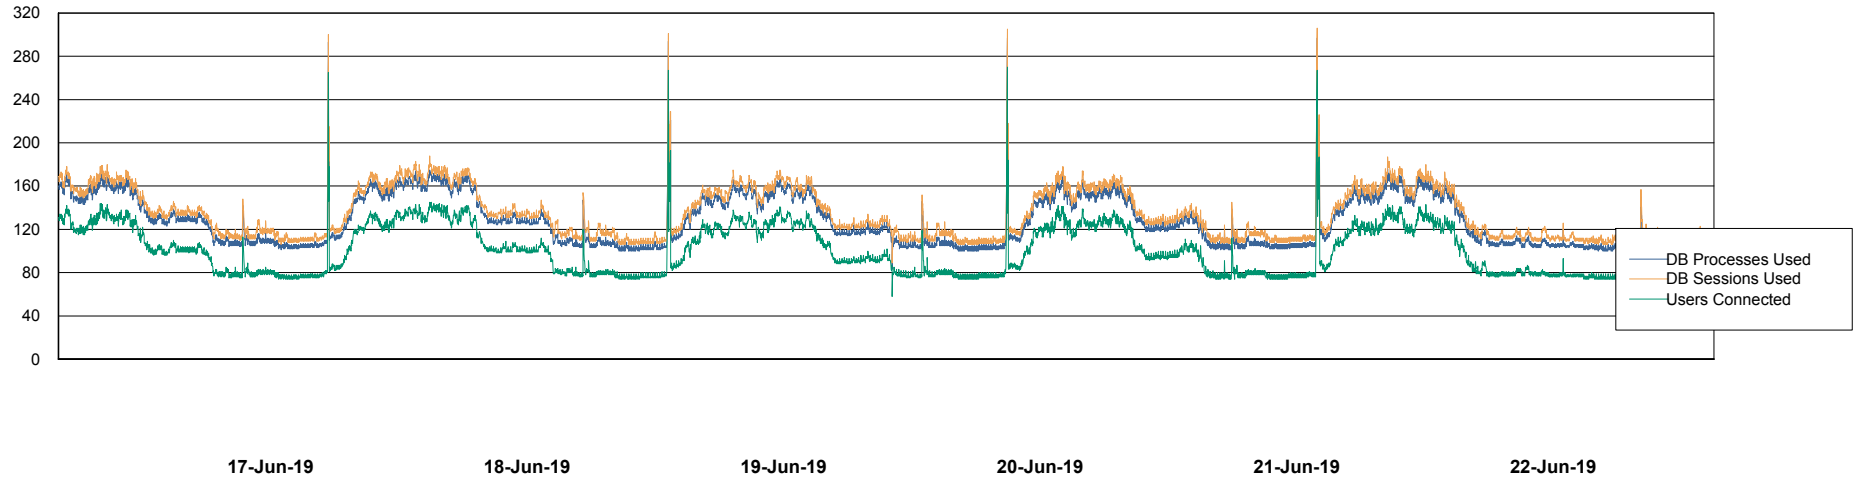

Database Performance BNLDB_Production