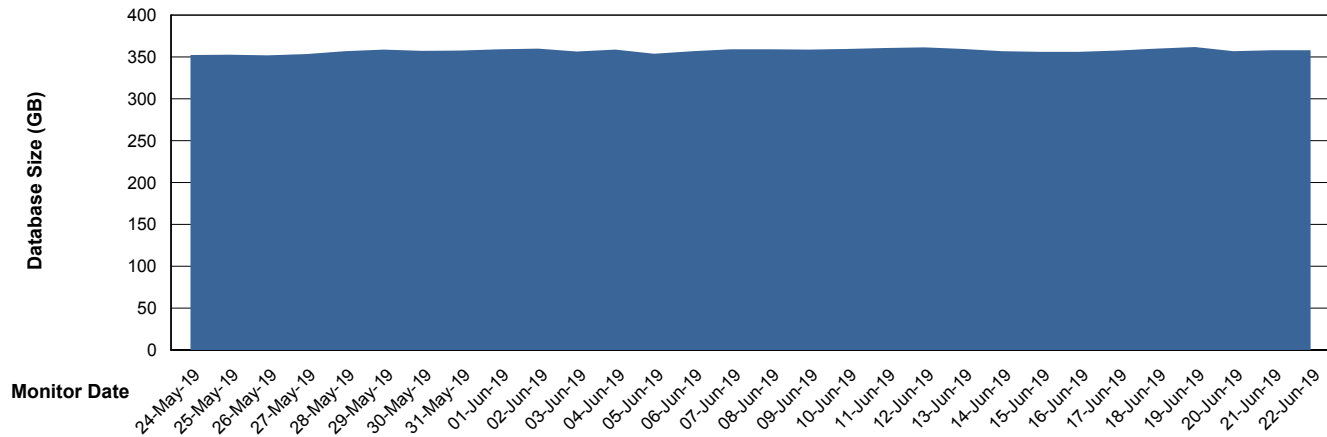

# Weekly SLA Customer Report

Customer BNL\_Production  
Database ID 83

DATABASE SIZE BNLDB\_FUT\_FutureLive

### Database growth over last month

DATABASE SIZE BNLDB\_Production

### Database growth over last month