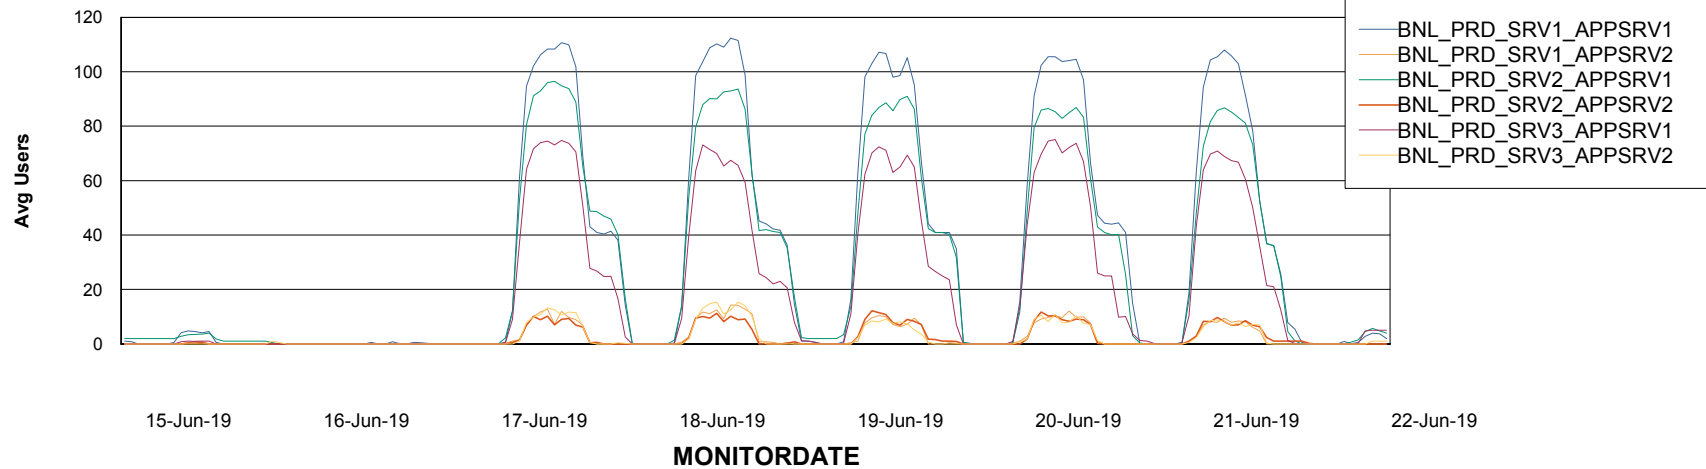

Avg users per day per ABS server