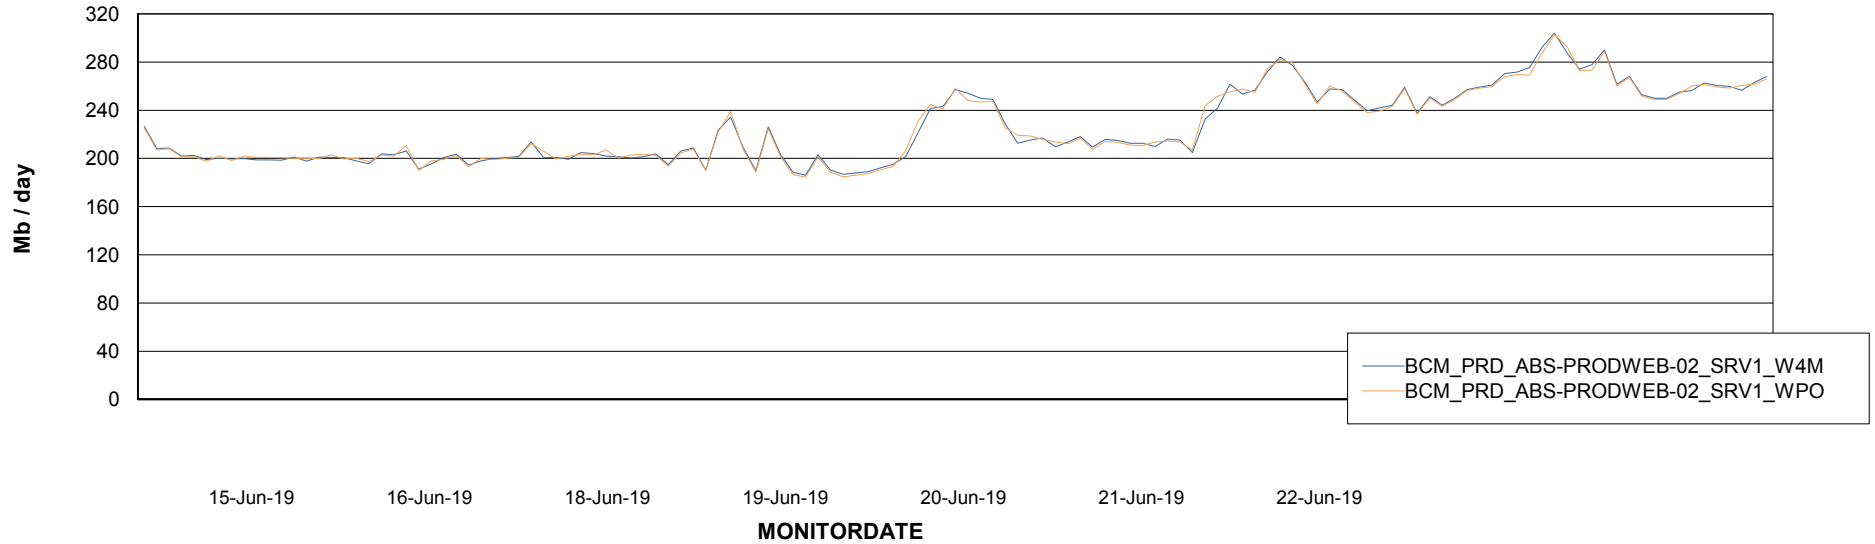

ABSSolute Web Component Services

Avg memory used per ABS Web component