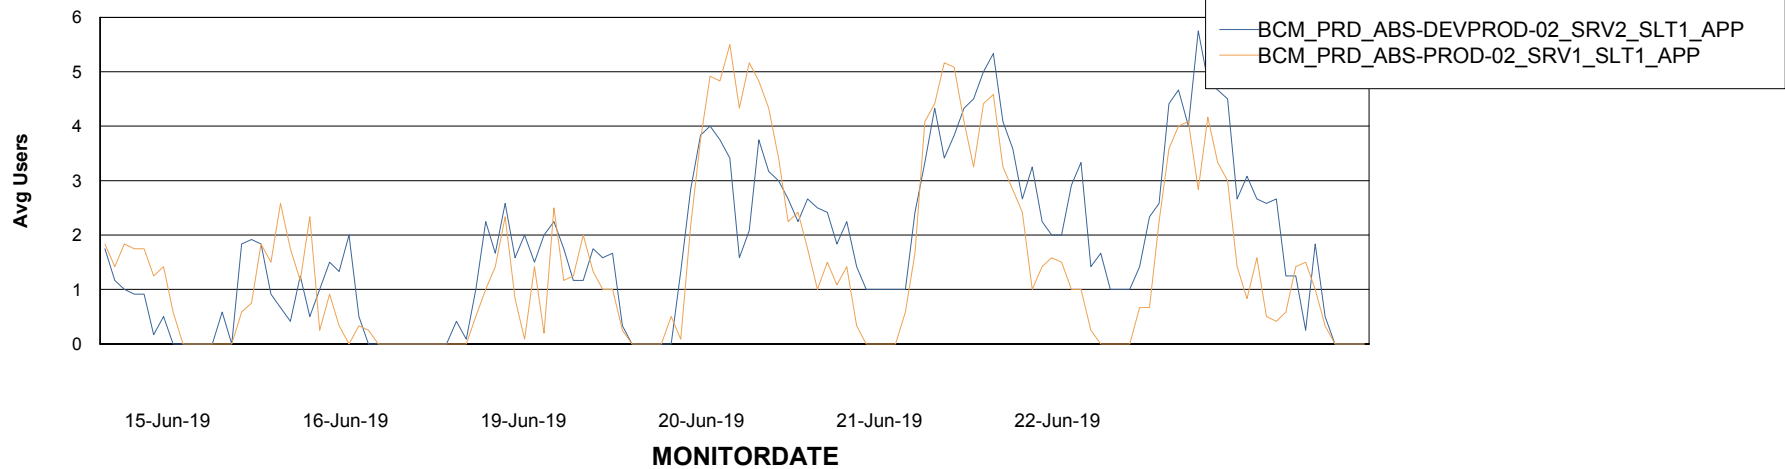

Avg users per day per ABS server