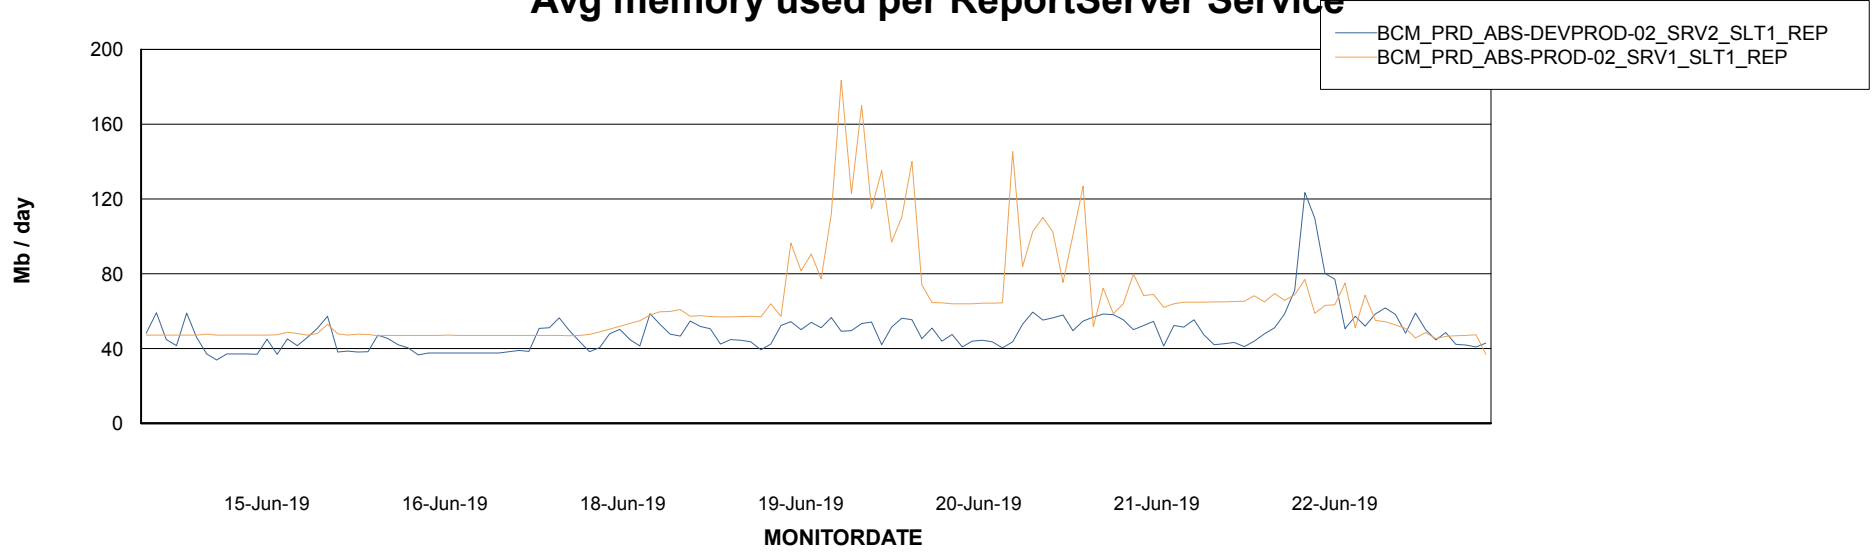

Avg memory used per ABS Server Service

Avg users per day per ABS server

Weekly SLA Customer Report

Customer BCM_Production
Database ID 81

ABSSolute Application ReportServer Services

Avg memory used per ReportServer Service