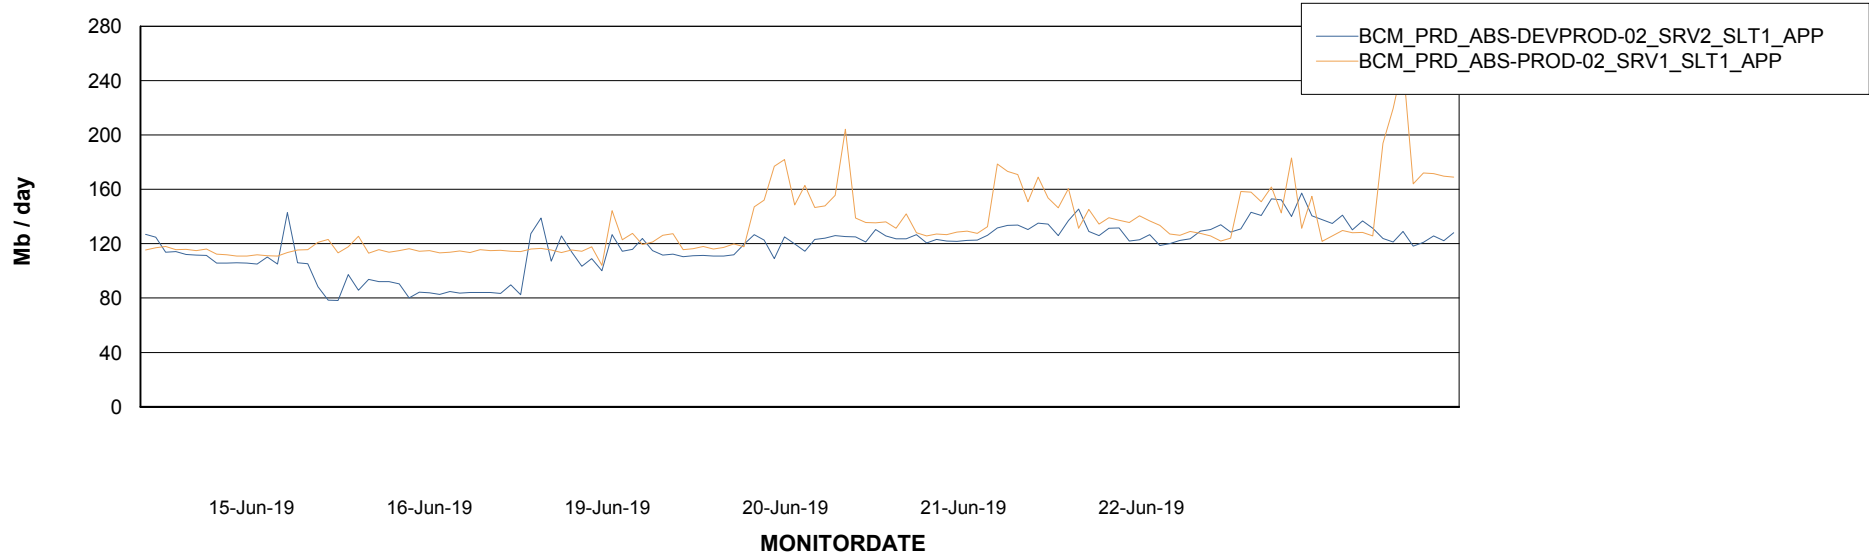

ABSSolute Application Server Services

Avg memory used per ABS Server Service