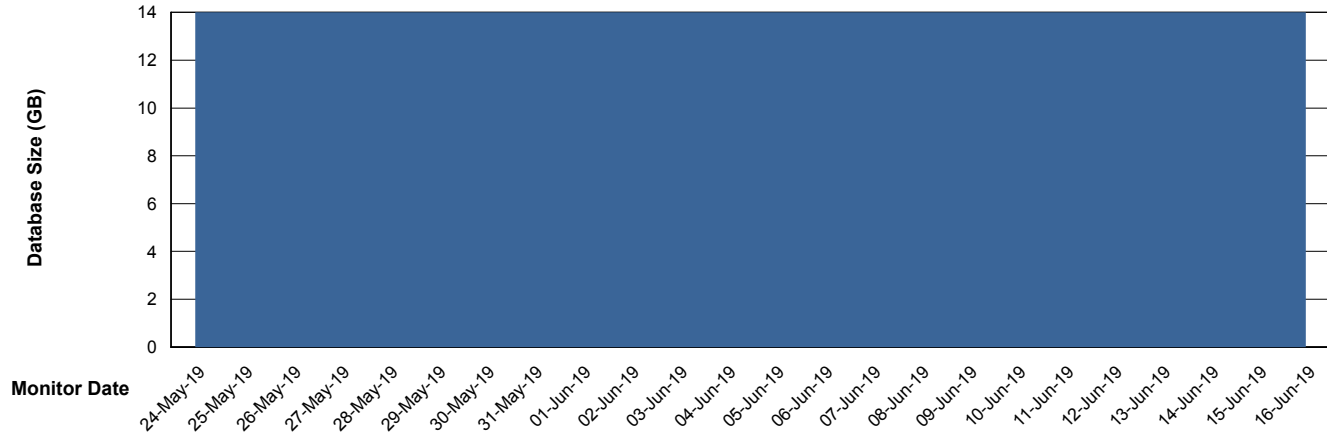

Database growth over last month

Database Tablespace BCMDB_ABS1 Production Database

Date	Tablespace Name	Filesize (Gb)	Usedsize (Gb)	Percentage free
16-Jun-19	ABSDATA	5	4	20
	INDX	11	10	9