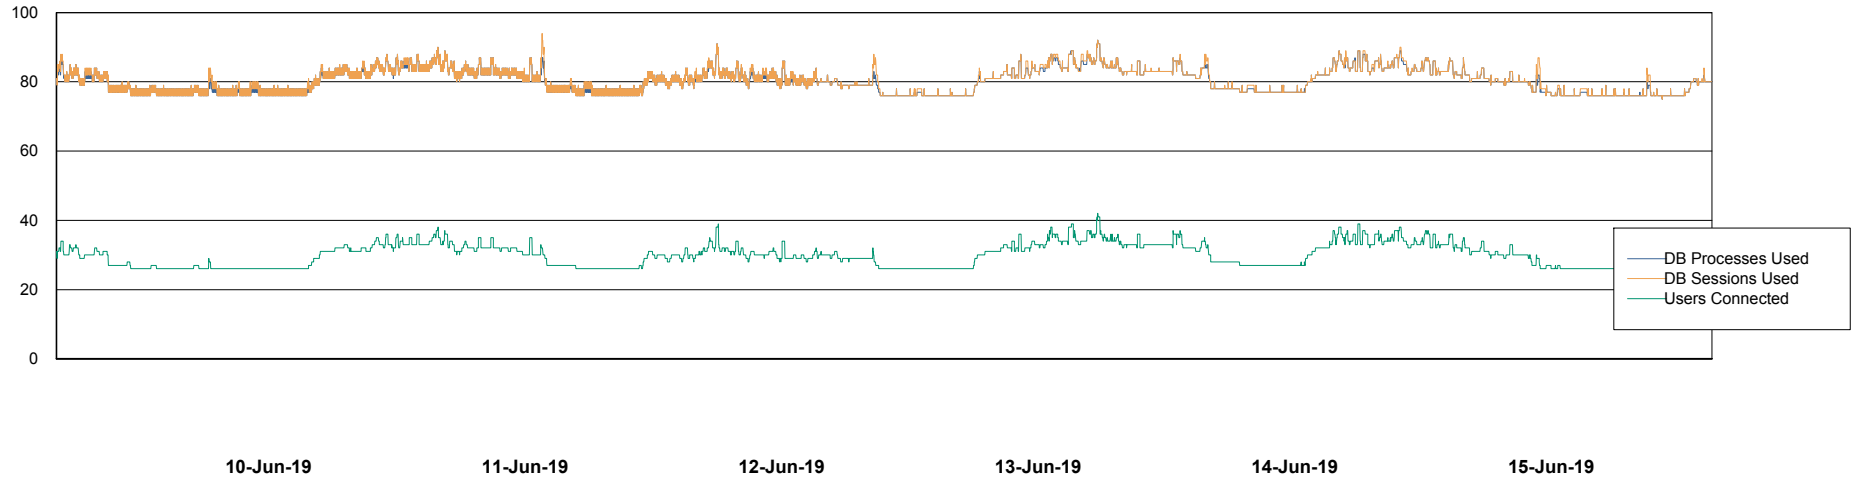

Harddisk Usage WBL_PRD_ORACLE2

	Free disk space on c: (%)	Total disk space on c: (Gb)	Free disk space on d: (%)	Total disk space on d: (Gb)	Free disk space on e: (%)	Total disk space on e: (Gb)	Free disk space on f: (%)	Total disk space on f: (Gb)
15-Jun-19	72	120	87	200	87	200	95	200
14-Jun-19	72	120	87	200	87	200	95	200
13-Jun-19	72	120	87	200	87	200	95	200
12-Jun-19	72	120	87	200	87	200	95	200
11-Jun-19	72	120	87	200	87	200	96	200
10-Jun-19	72	120	87	200	87	200	96	200
09-Jun-19	72	120	87	200	87	200	96	200

Weekly SLA Customer Report

Customer WBL_Production
Database ID 40

Database Performance WBLDB_Production

Weekly SLA Customer Report

Customer WBL_Production
Database ID 40

Database Performance WBLDB_Standby

Weekly SLA Customer Report