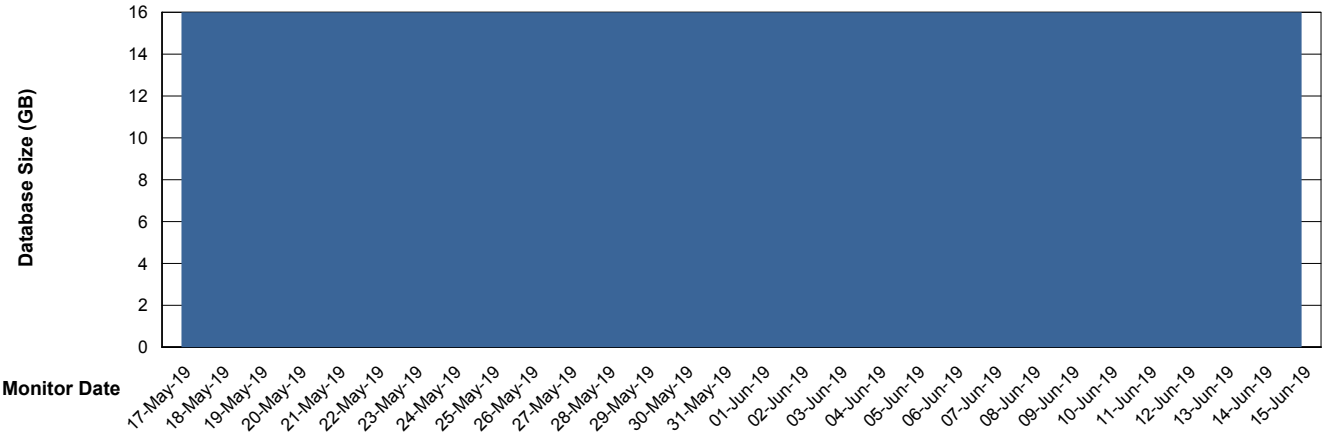

Weekly SLA Customer Report

Customer WBL_Production
Database ID 40

Database Performance WBLDB_Production

Weekly SLA Customer Report

Customer WBL_Production
Database ID 40

Database Performance WBLDB_Standby

Weekly SLA Customer Report

Customer WBL_Production
 Database ID 40

DATABASE SIZE WBLDB_Production

Database growth over last month

Database Tablespace WBLDB_Production

Date	Tablespace Name	Filesize (Gb)	Usedsize (Gb)	Percentage free
15-Jun-19	ABSDATA	9	6	33
	INDX	12	8	33
14-Jun-19	ABSDATA	9	6	33
	INDX	12	8	33
13-Jun-19	ABSDATA	9	6	33
	INDX	12	8	33
12-Jun-19	ABSDATA	9	6	33
	INDX	12	8	33
11-Jun-19	ABSDATA	9	6	33
	INDX	12	8	33
10-Jun-19	ABSDATA	9	6	33
	INDX	12	8	33
09-Jun-19	ABSDATA	9	6	33
	INDX	12	8	33