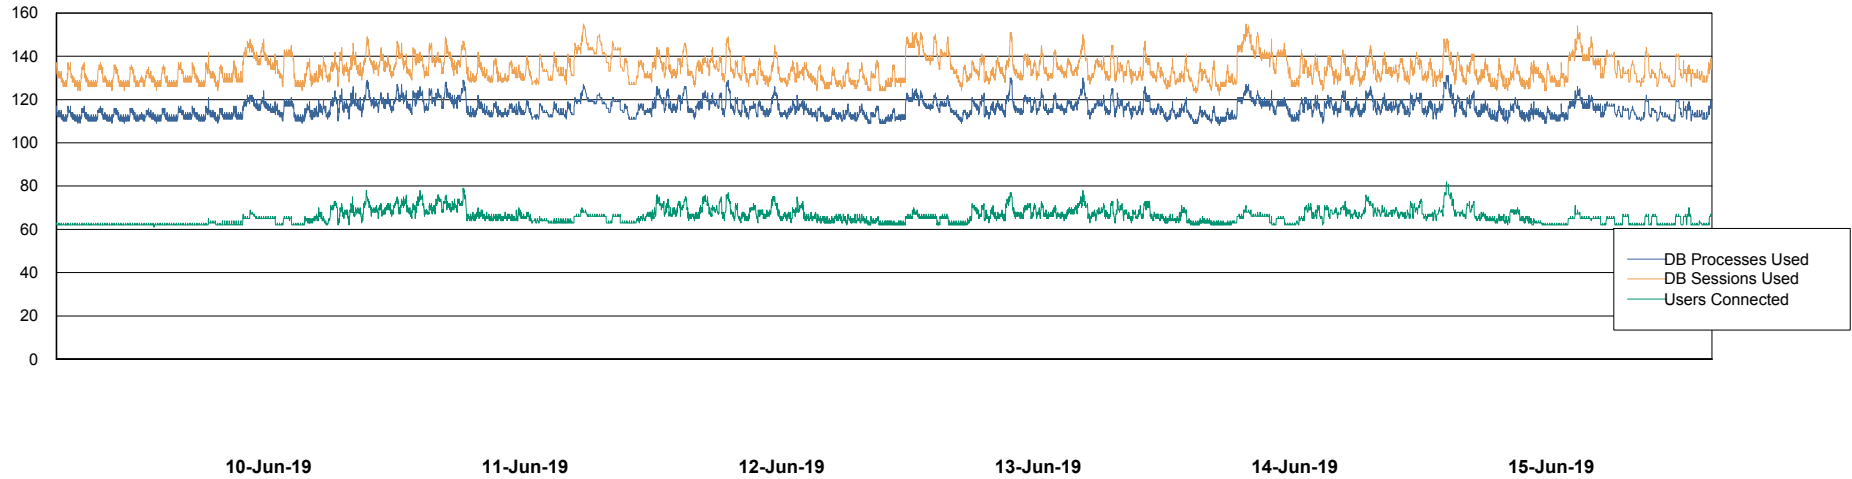

Weekly SLA Customer Report

Customer VOS_Production
Database ID 68

Database Performance VOSBIDB_Production

Weekly SLA Customer Report

Customer VOS_Production
Database ID 68

Database Performance VOSDB_Production

Weekly SLA Customer Report

Customer VOS_Production
Database ID 68

Database Performance VOSDB_Standby

Weekly SLA Customer Report

Customer VOS_Production
Database ID 68

DATABASE SIZE VOSBIDB_Production

Database growth over last month