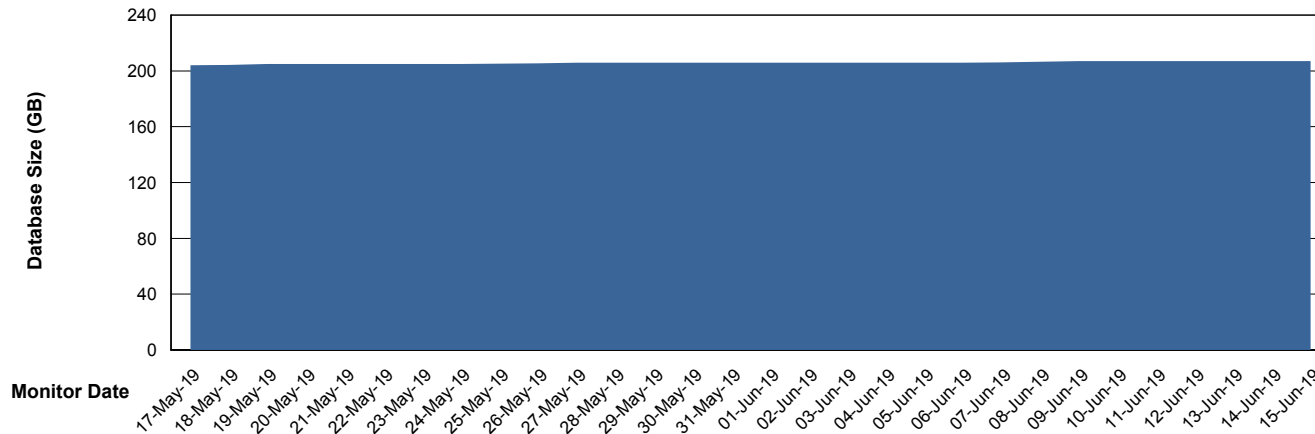

DATABASE SIZE VOSDB_Production

Database growth over last month