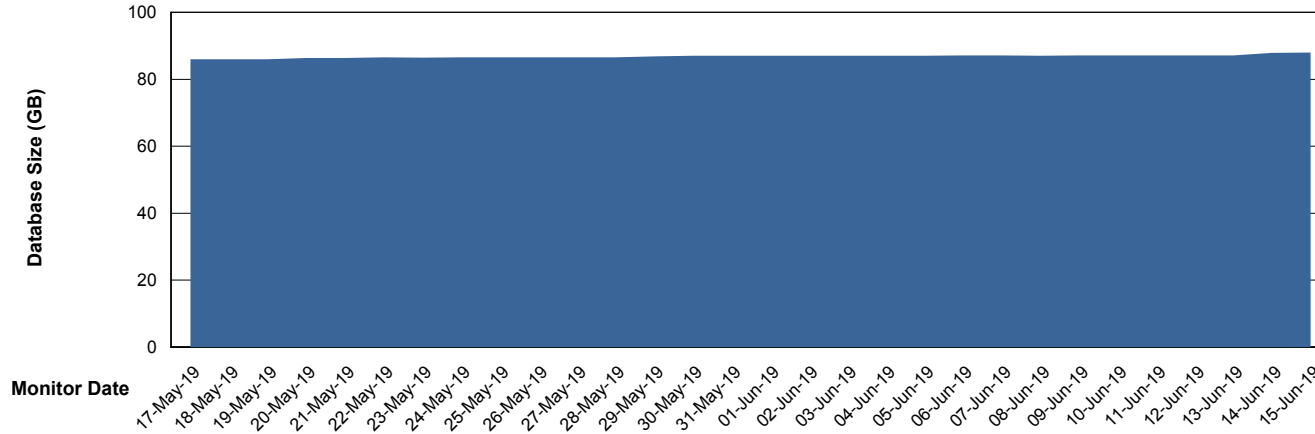

Weekly SLA Customer Report

Customer VOS_Production
Database ID 68

Database Performance VOSDB_Standby

Weekly SLA Customer Report

Customer VOS_Production
Database ID 68

DATABASE SIZE VOSBIDB_Production

Database growth over last month

DATABASE SIZE VOSDB_Production

Database growth over last month

Weekly SLA Customer Report

Customer VOS_Production
Database ID 68

Database Tablespace VOSBIDB_Production

Date	Tablespace Name	Filesize (Gb)	Usedsize (Gb)	Percentage free
15-Jun-19	ABSDATA	40	34	15
	INDX	60	49	18
14-Jun-19	ABSDATA	40	34	15
	INDX	60	49	18
13-Jun-19	ABSDATA	40	34	15
	INDX	60	49	18
12-Jun-19	ABSDATA	40	34	15
	INDX	60	49	18
11-Jun-19	ABSDATA	40	34	15
	INDX	60	49	18
10-Jun-19	ABSDATA	40	34	15
	INDX	60	49	18
09-Jun-19	ABSDATA	40	34	15
	INDX	60	49	18