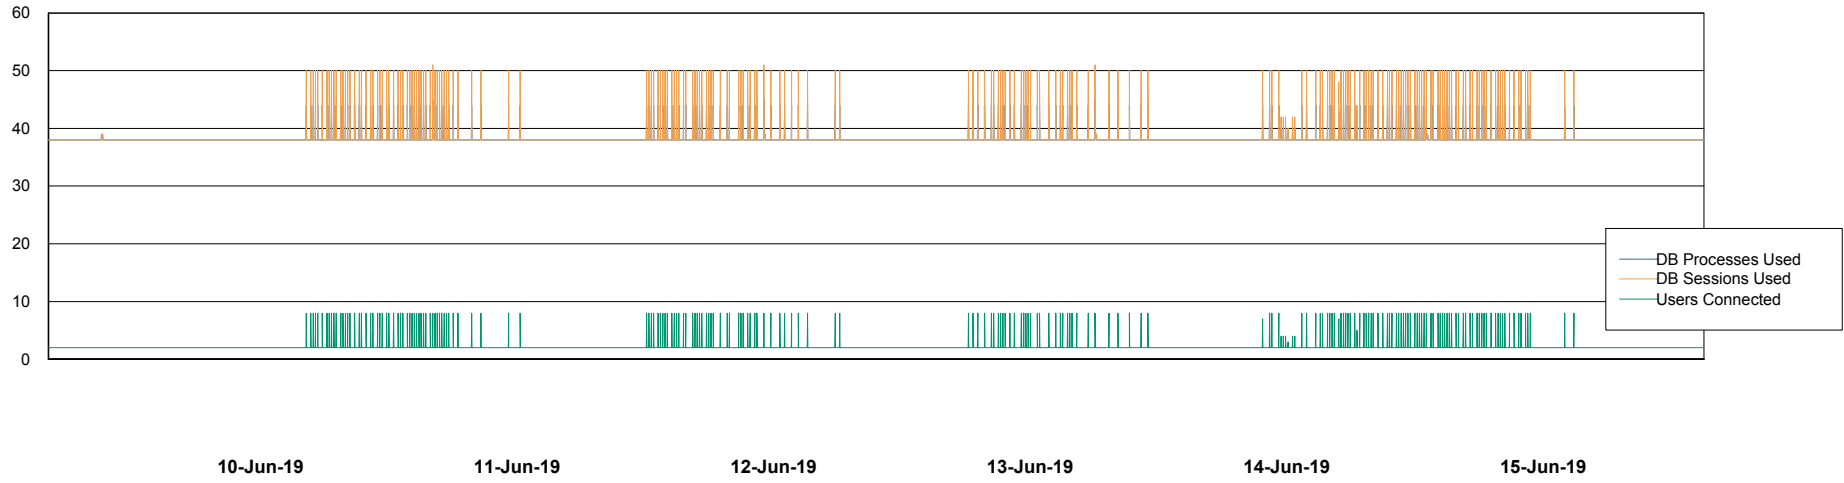

Weekly SLA Customer Report

Customer VOS_Production
Database ID 68

Database Performance VOSBIDB_Production

Weekly SLA Customer Report

Customer VOS_Production
Database ID 68

Database Performance VOSDB_Production

Weekly SLA Customer Report

Customer VOS_Production
Database ID 68

Database Performance VOSDB_Standby

Weekly SLA Customer Report

Customer VOS_Production
Database ID 68

DATABASE SIZE VOSBIDB_Production

Database growth over last month