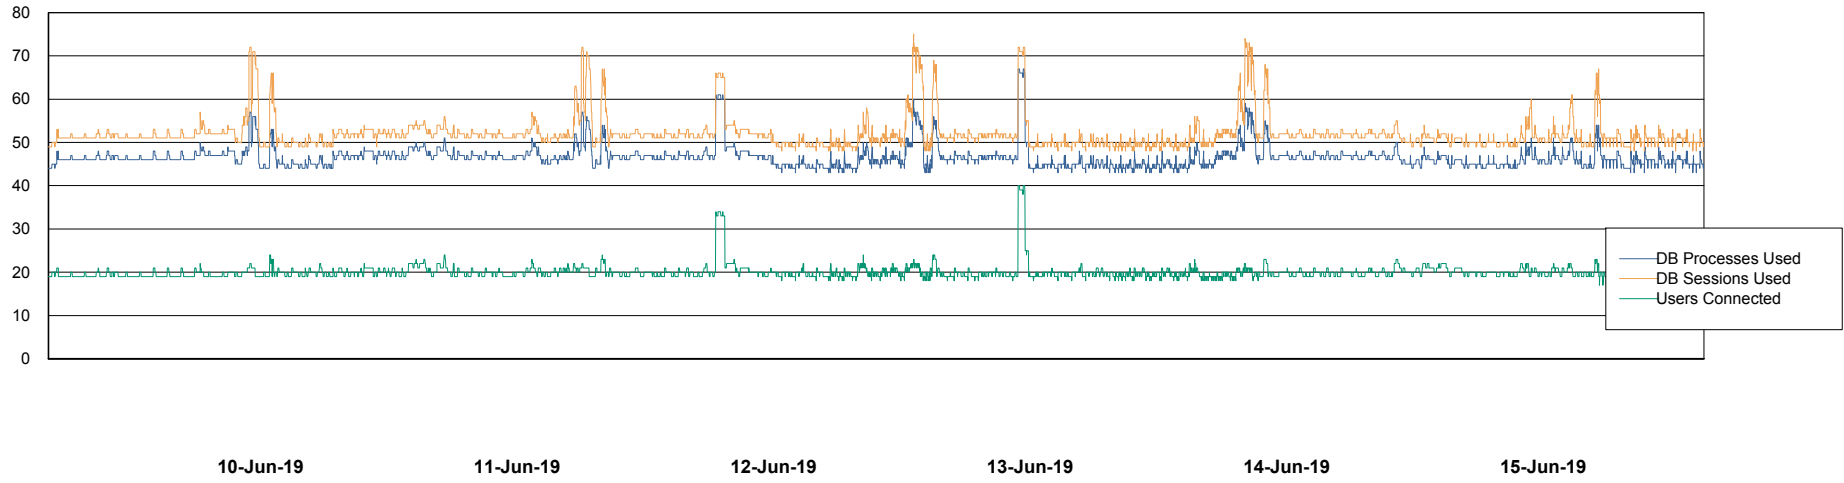

Database Performance VOSBIDB_Production