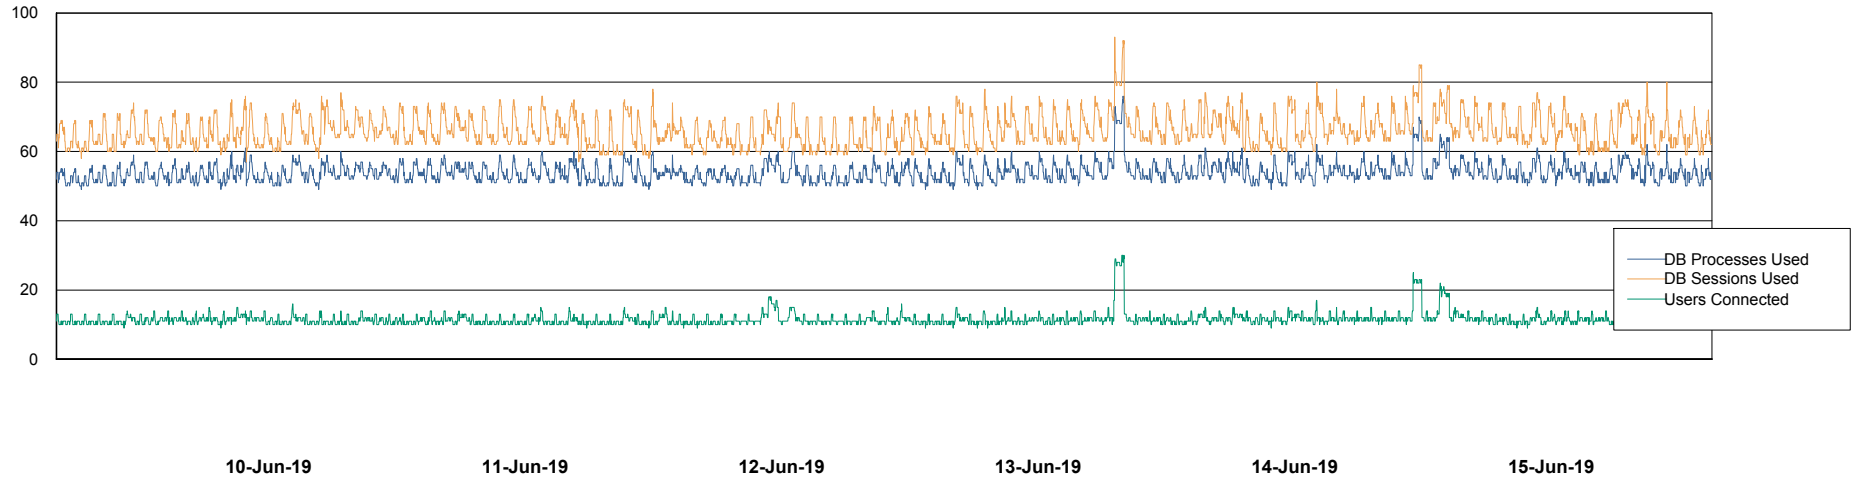

Database Performance VENDB_BI