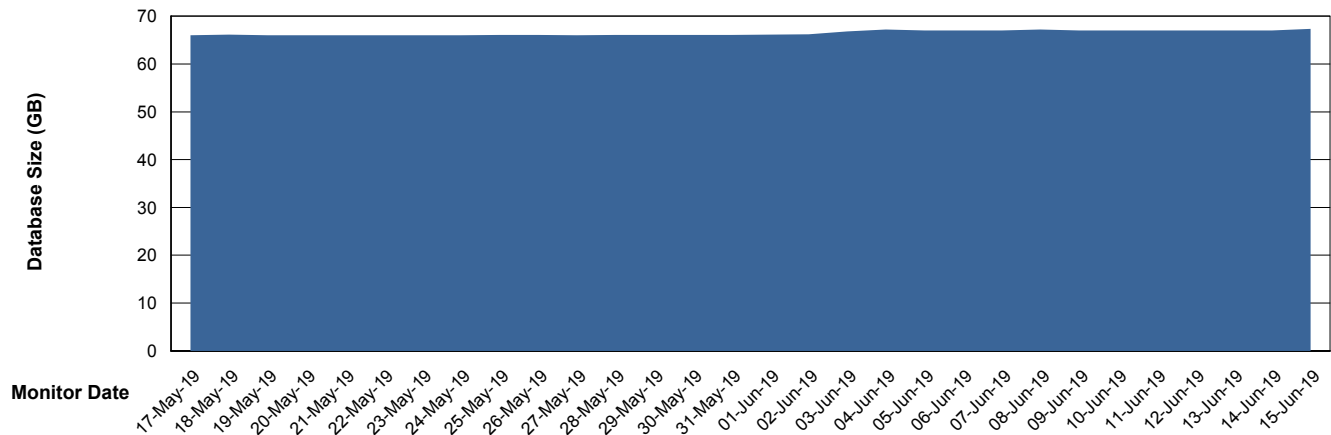

Weekly SLA Customer Report

Customer VEN_Production
Database ID 35

Database Performance VENDB_BI

Weekly SLA Customer Report

Customer VEN_Production
Database ID 35

DATABASE SIZE ABSVEN06 Primary DB 2019

Database growth over last month

DATABASE SIZE VENDB_BI

Database growth over last month

Weekly SLA Customer Report

Customer VEN_Production
 Database ID 35

Database Tablespace ABSVEN06 Primary DB 2019

Date	Tablespace Name	Filesize (Gb)	Usedsize (Gb)	Percentage free
15-Jun-19	ABSDATA	96	86	10
	INDX	112	92	18
14-Jun-19	ABSDATA	96	86	10
	INDX	112	92	18
13-Jun-19	ABSDATA	96	86	10
	INDX	112	92	18
12-Jun-19	ABSDATA	96	86	10
	INDX	112	91	19
11-Jun-19	ABSDATA	96	86	10
	INDX	112	91	19
10-Jun-19	ABSDATA	96	86	10
	INDX	112	91	19
09-Jun-19	ABSDATA	96	86	10
	INDX	112	91	19