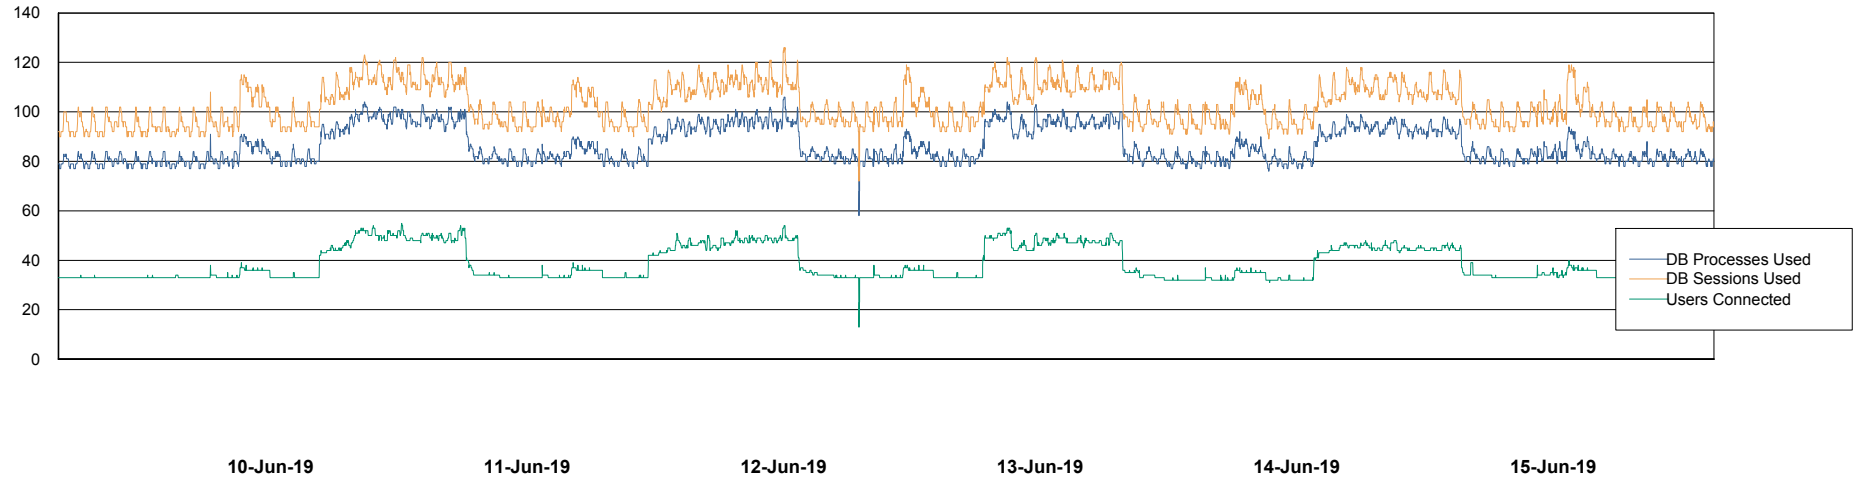

Weekly SLA Customer Report

Customer VEN_Production
 Database ID 35

Harddisk Usage VEN_PRD_DB_BI

	Free disk space on c: (%)	Total disk space on c: (Gb)	Free disk space on d: (%)	Total disk space on d: (Gb)
15-Jun-19	52	102	61	601
14-Jun-19	54	102	61	601
13-Jun-19	54	102	61	601
12-Jun-19	54	102	61	601
11-Jun-19	54	102	61	601
10-Jun-19	54	102	61	601
09-Jun-19	54	102	61	601

Weekly SLA Customer Report

Customer VEN_Production
Database ID 35

Database Performance ABSVEN06 Primary DB 2019

Weekly SLA Customer Report

Customer VEN_Production
Database ID 35

Database Performance ABSVEN07 Standby DB 2019