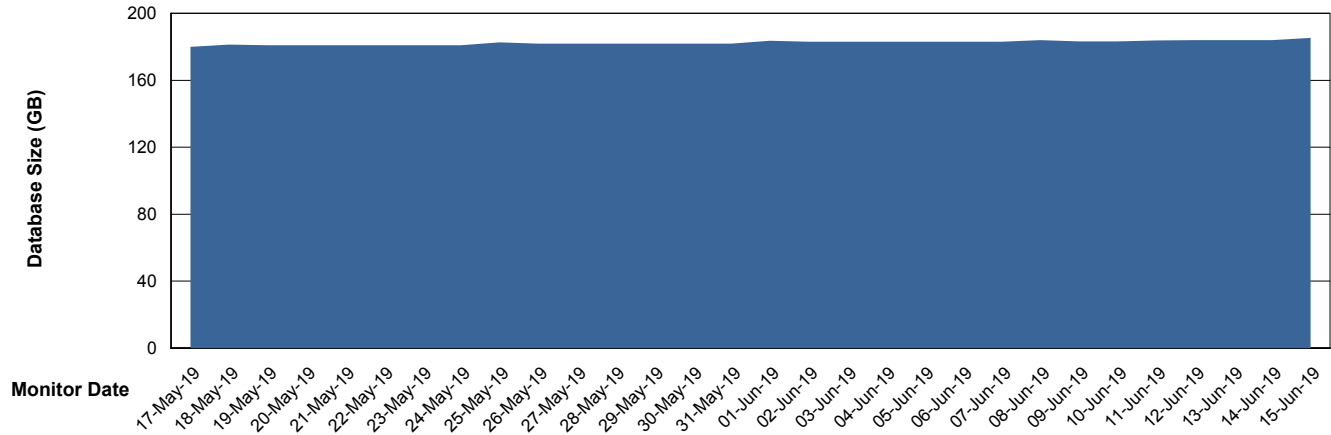

Weekly SLA Customer Report

Customer VEN_Production
Database ID 35

Database Performance VENDB_BI

Weekly SLA Customer Report

Customer VEN_Production
Database ID 35

DATABASE SIZE ABSVEN06 Primary DB 2019

Database growth over last month

DATABASE SIZE VENDB_BI

Database growth over last month

Weekly SLA Customer Report

Customer VEN_Production
 Database ID 35

Database Tablespace ABSVEN06 Primary DB 2019

Date	Tablespace Name	Filesize (Gb)	Usedsize (Gb)	Percentage free
15-Jun-19	ABSDATA	96	86	10
	INDX	112	92	18
14-Jun-19	ABSDATA	96	86	10
	INDX	112	92	18
13-Jun-19	ABSDATA	96	86	10
	INDX	112	92	18
12-Jun-19	ABSDATA	96	86	10
	INDX	112	91	19
11-Jun-19	ABSDATA	96	86	10
	INDX	112	91	19
10-Jun-19	ABSDATA	96	86	10
	INDX	112	91	19
09-Jun-19	ABSDATA	96	86	10
	INDX	112	91	19