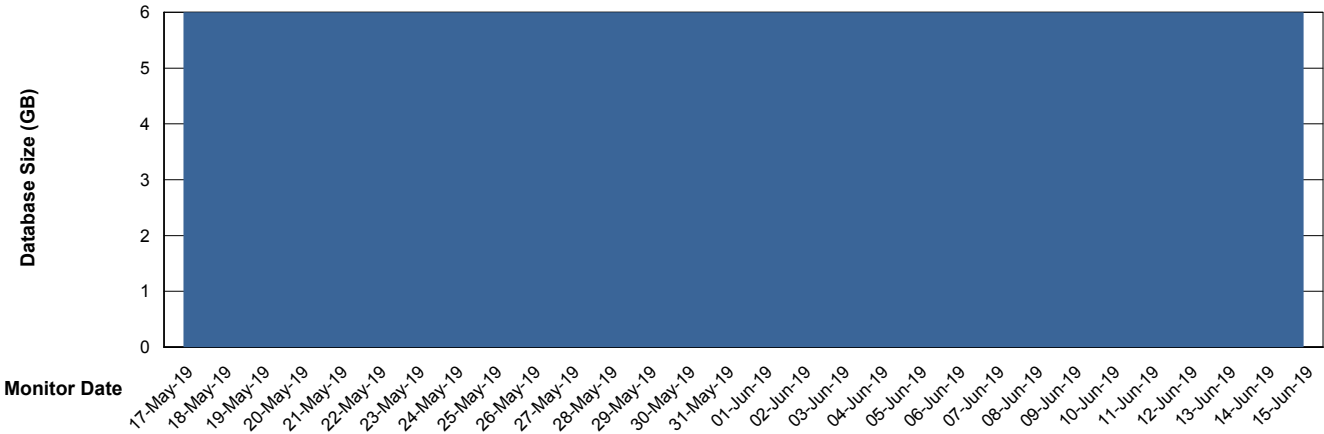

Weekly SLA Customer Report

Customer STX_Production
 Database ID 71

Harddisk Usage STX_PRD_LDRSRV

	Free disk space on c: (%)	Total disk space on c: (Gb)	Free disk space on d: (%)	Total disk space on d: (Gb)
15-Jun-19	45	100	22	400
14-Jun-19	45	100	22	400
13-Jun-19	46	100	22	400
12-Jun-19	44	100	22	400
11-Jun-19	43	100	23	400
10-Jun-19	43	100	23	400
09-Jun-19	43	100	22	400

Weekly SLA Customer Report

Customer STX_Production
Database ID 71

Database Performance STXDB_Production

Weekly SLA Customer Report

Customer STX_Production
 Database ID 71

DATABASE SIZE STXDB_Production

Database growth over last month

Database Tablespace STXDB_Production

Date	Tablespace Name	Filesize (Gb)	Usedsize (Gb)	Percentage free
15-Jun-19	ABSDATA	6	5	17
	INDX	1	0	100
14-Jun-19	ABSDATA	6	5	17
	INDX	1	0	100
13-Jun-19	ABSDATA	6	5	17
	INDX	1	0	100
12-Jun-19	ABSDATA	6	5	17
	INDX	1	0	100
11-Jun-19	ABSDATA	6	5	17
	INDX	1	0	100
10-Jun-19	ABSDATA	6	5	17
	INDX	1	0	100
09-Jun-19	ABSDATA	6	5	17
	INDX	1	0	100