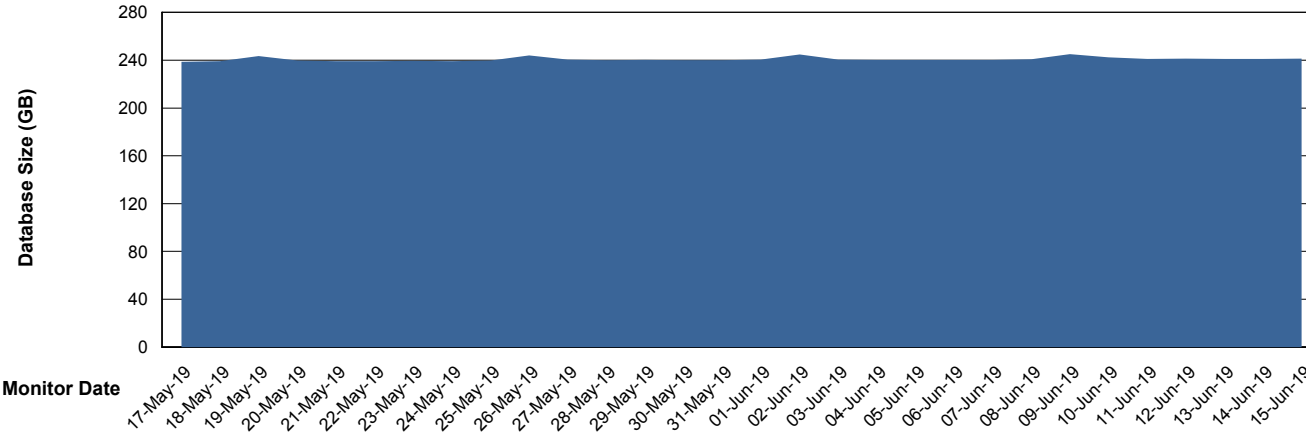

Weekly SLA Customer Report

Customer STK_Production
Database ID 82

Database Performance STKDB_ABS1 Production Database

Weekly SLA Customer Report

Customer STK_Production
Database ID 82

Database Performance STKDB_ABS1SB Standby Database

Weekly SLA Customer Report

Customer STK_Production
 Database ID 82

DATABASE SIZE STKDB_ABS1 Production Database

Database growth over last month

Database Tablespace STKDB_ABS1 Production Database

Date	Tablespace Name	Filesize (Gb)	Usedsize (Gb)	Percentage free
15-Jun-19	ABSDATA	177	107	40
	INDX	154	133	14
14-Jun-19	ABSDATA	177	107	40
	INDX	154	133	14
13-Jun-19	ABSDATA	177	107	40
	INDX	154	132	14
12-Jun-19	ABSDATA	177	107	40
	INDX	154	132	14
11-Jun-19	ABSDATA	177	107	40
	INDX	154	132	14
10-Jun-19	ABSDATA	177	107	40
	INDX	154	132	14
09-Jun-19	ABSDATA	177	107	40
	INDX	154	131	15