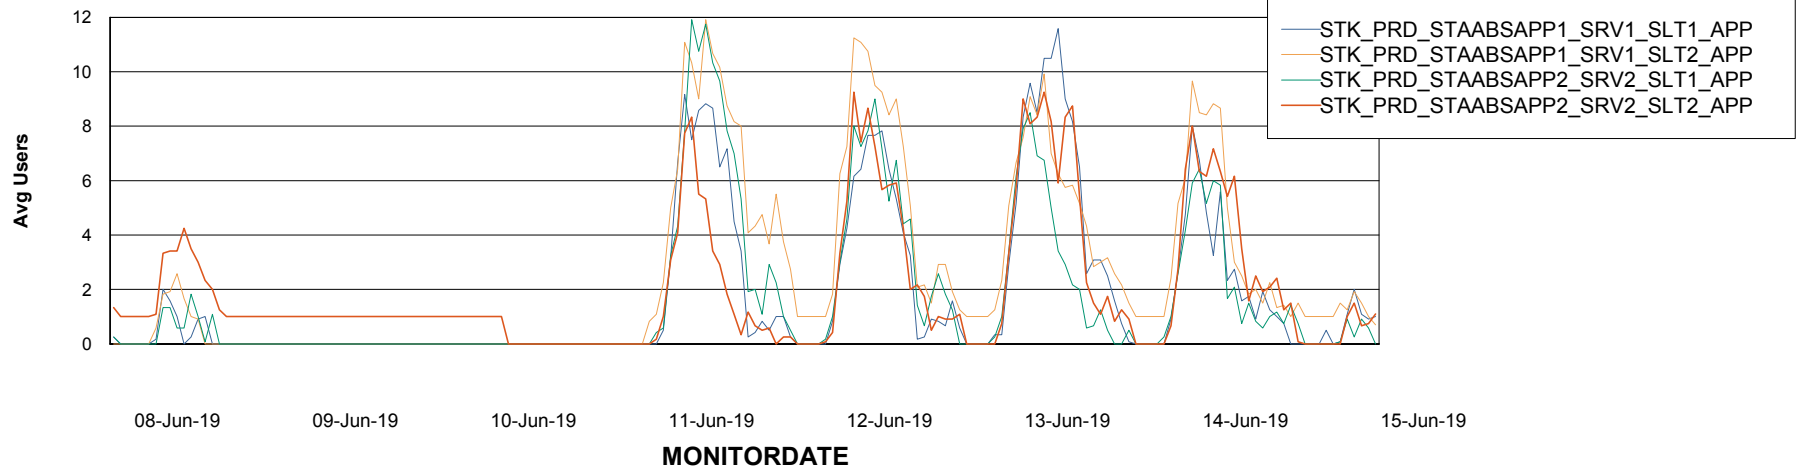

Weekly SLA Customer Report

Customer STK_Production
Database ID 82

ABSSolute Application Server Services

Avg memory used per ABS Server Service

Avg users per day per ABS server

Weekly SLA Customer Report

Customer STK_Production
Database ID 82