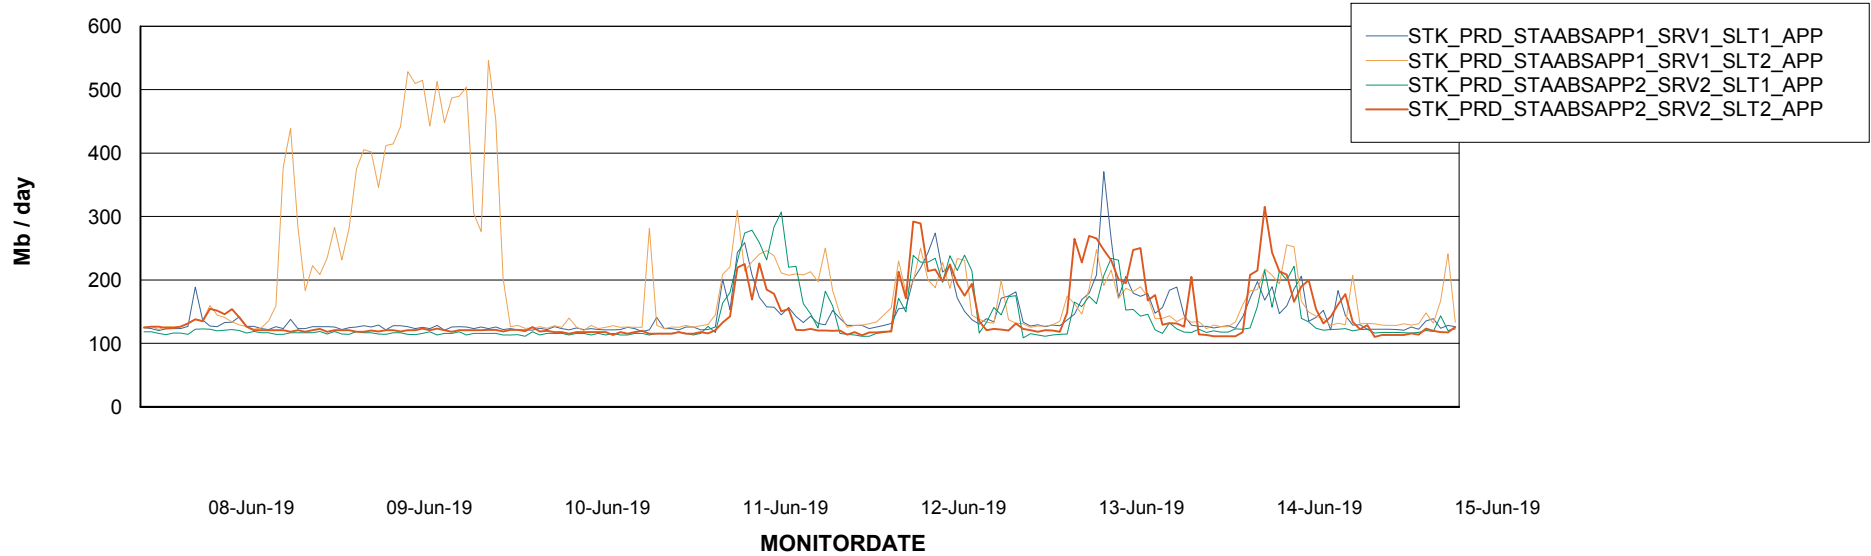

Weekly SLA Customer Report

Customer STK_Production
Database ID 82

Database Performance STKDB_ABS1 Production Database

Weekly SLA Customer Report

Customer STK_Production
Database ID 82

Database Performance STKDB_ABS1SB Standby Database

Weekly SLA Customer Report

Customer STK_Production
 Database ID 82

DATABASE SIZE STKDB_ABS1 Production Database

Database growth over last month

Database Tablespace STKDB_ABS1 Production Database

Date	Tablespace Name	Filesize (Gb)	Usedsize (Gb)	Percentage free
15-Jun-19	ABSDATA	177	107	40
	INDX	154	133	14
14-Jun-19	ABSDATA	177	107	40
	INDX	154	133	14
13-Jun-19	ABSDATA	177	107	40
	INDX	154	132	14
12-Jun-19	ABSDATA	177	107	40
	INDX	154	132	14
11-Jun-19	ABSDATA	177	107	40
	INDX	154	132	14
10-Jun-19	ABSDATA	177	107	40
	INDX	154	132	14
09-Jun-19	ABSDATA	177	107	40
	INDX	154	131	15

Weekly SLA Customer Report

Customer STK_Production
Database ID 82

ABSSolute Application Server Services

Avg memory used per ABS Server Service

Avg users per day per ABS server

Weekly SLA Customer Report

Customer STK_Production
Database ID 82