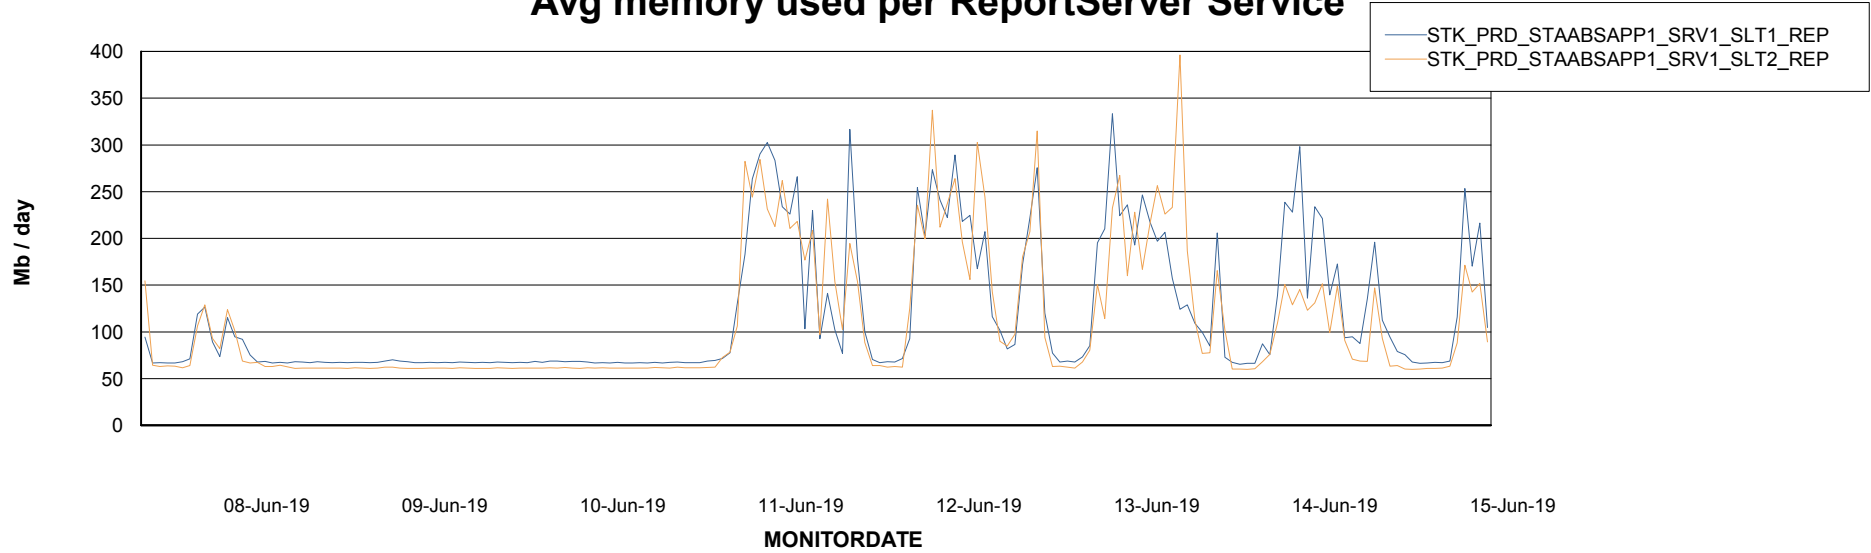

ABSSolute Application ReportServer Services

Avg memory used per ReportServer Service