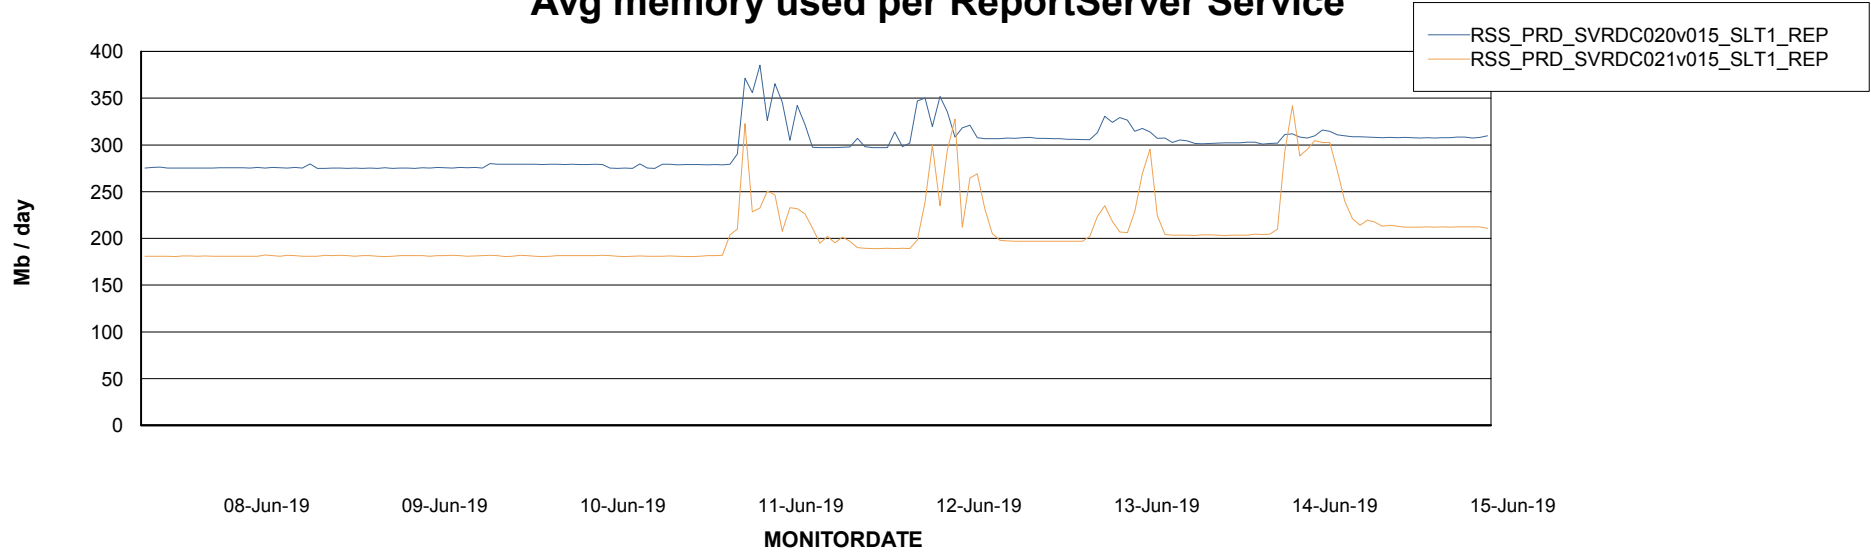

ABSSolute Application ReportServer Services

Avg memory used per ReportServer Service