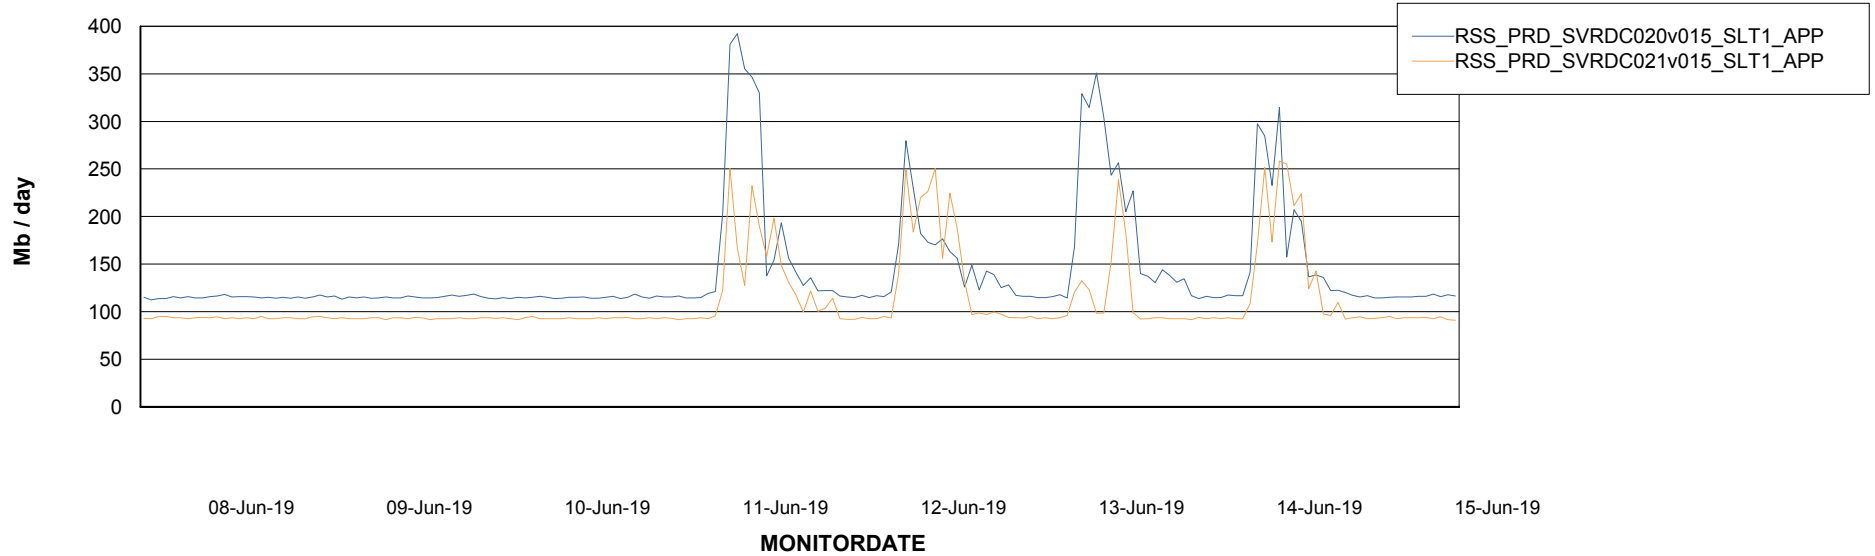

ABSSolute Application Server Services

Avg memory used per ABS Server Service