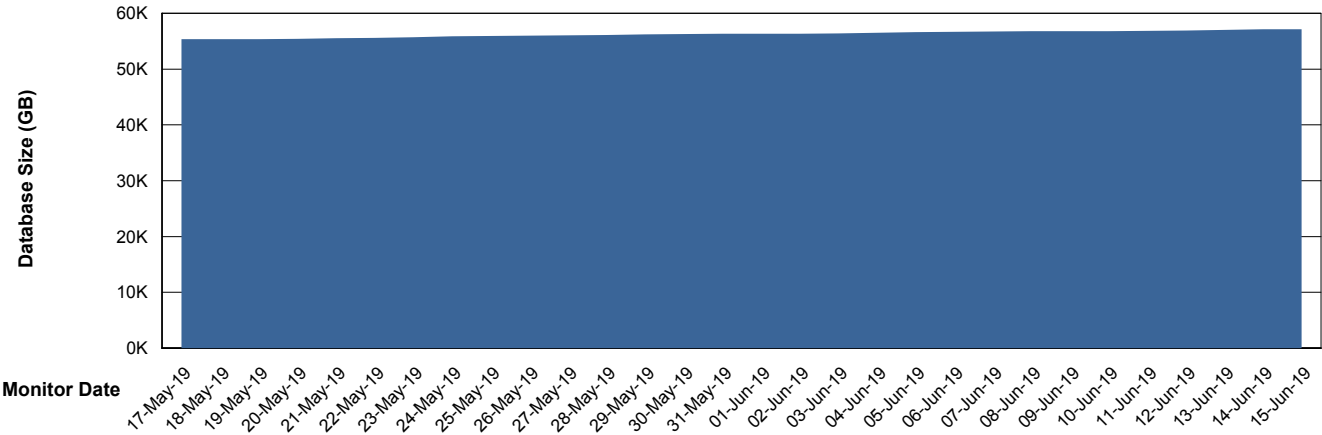

DATABASE SIZE RSSDB_Production

Database growth over last month

Database Tablespace RSSDB_Production

Date	Tablespace Name	Filesize (Gb)	Usedsize (Gb)	Percentage free
15-Jun-19	ABSDATA	30,000	23,849	21
	INDX	40,000	31,984	20
14-Jun-19	ABSDATA	30,000	23,849	21
	INDX	40,000	31,976	20
13-Jun-19	ABSDATA	30,000	23,777	21
	INDX	40,000	31,942	20
12-Jun-19	ABSDATA	30,000	23,769	21
	INDX	40,000	31,842	20
11-Jun-19	ABSDATA	30,000	23,745	21
	INDX	40,000	31,751	21
10-Jun-19	ABSDATA	30,000	23,737	21
	INDX	40,000	31,715	21
09-Jun-19	ABSDATA	30,000	23,737	21
	INDX	40,000	31,714	21