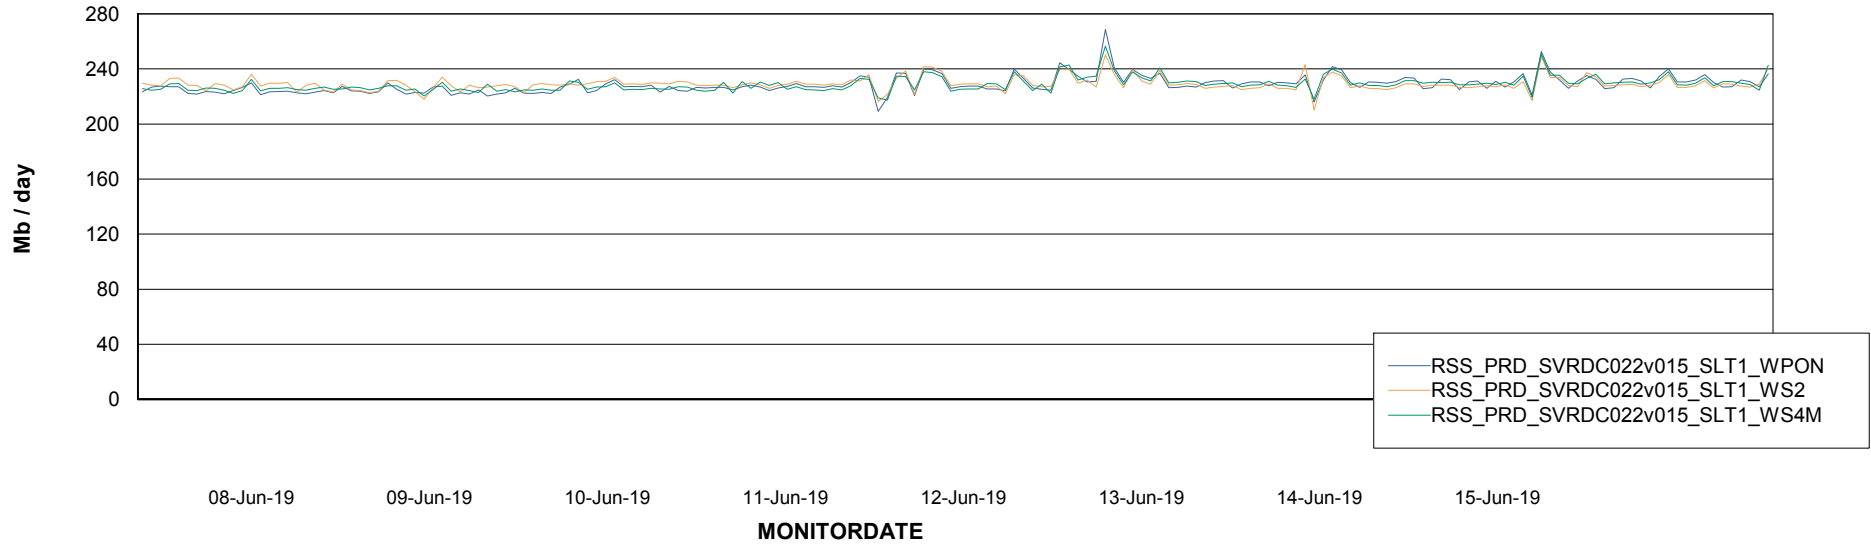

ABSolute Web Component Services

Avg memory used per ABS Web component