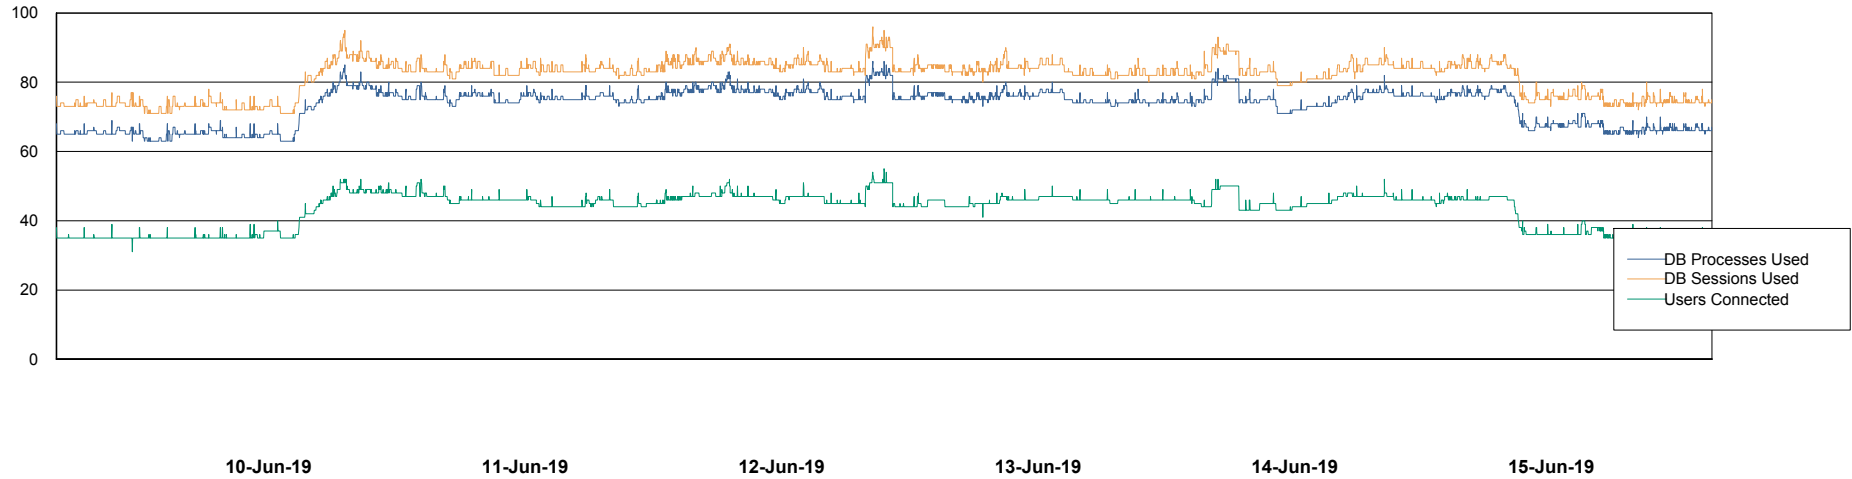

Database Performance RSSDB_Production