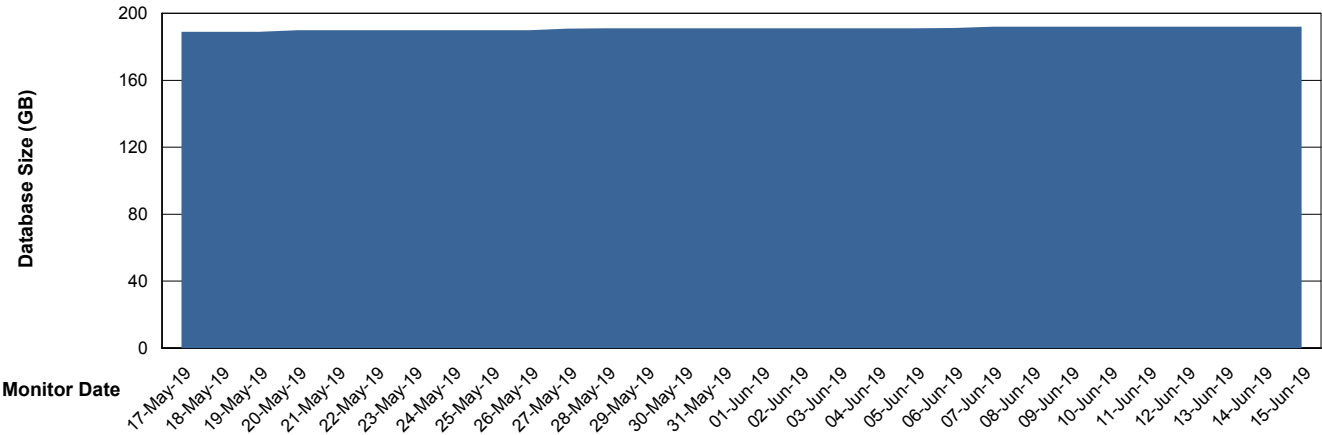

DATABASE SIZE PHSDB_Production

Database growth over last month

Database Tablespace PHSDB_Production

Date	Tablespace Name	Filesize (Gb)	Usedsize (Gb)	Percentage free
15-Jun-19	ABSDATA	214	181	15
	INDX	14	11	21
14-Jun-19	ABSDATA	214	181	15
	INDX	14	11	21
13-Jun-19	ABSDATA	214	181	15
	INDX	14	11	21
12-Jun-19	ABSDATA	214	181	15
	INDX	14	11	21
11-Jun-19	ABSDATA	214	181	15
	INDX	14	11	21
10-Jun-19	ABSDATA	214	181	15
	INDX	14	11	21
09-Jun-19	ABSDATA	214	181	15
	INDX	14	11	21