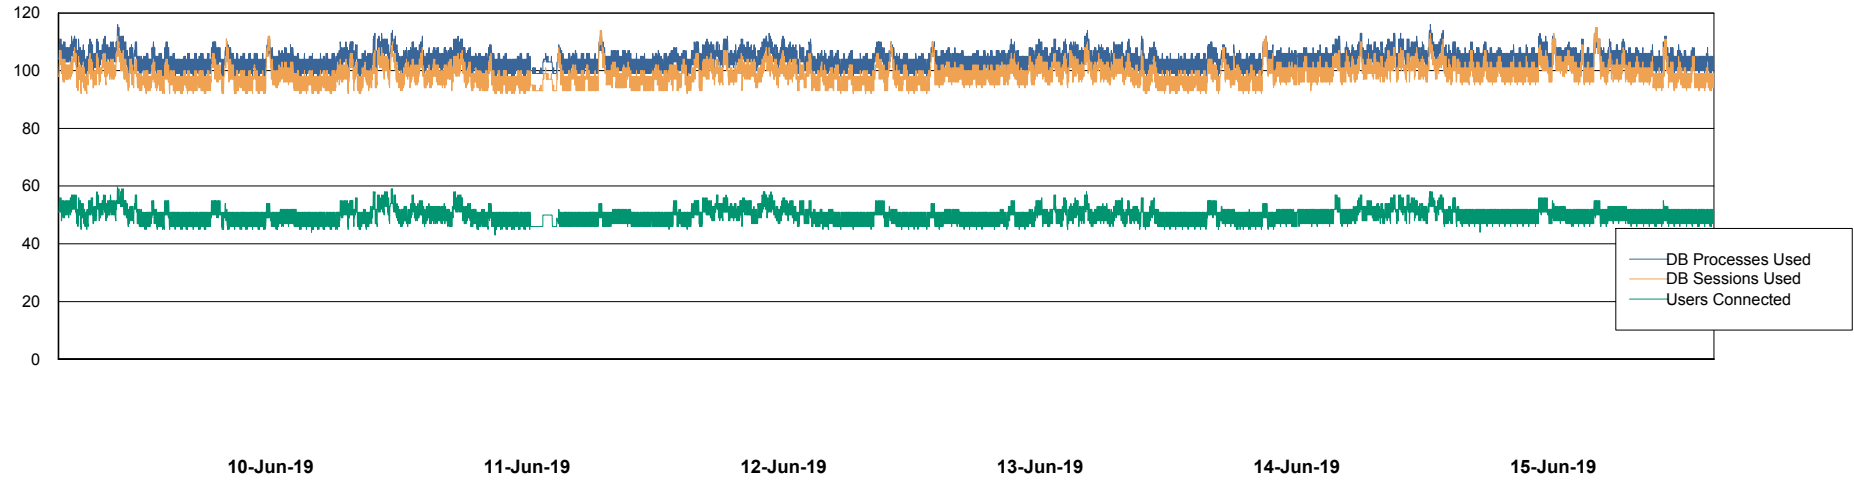

Database Performance PHSDB_Production