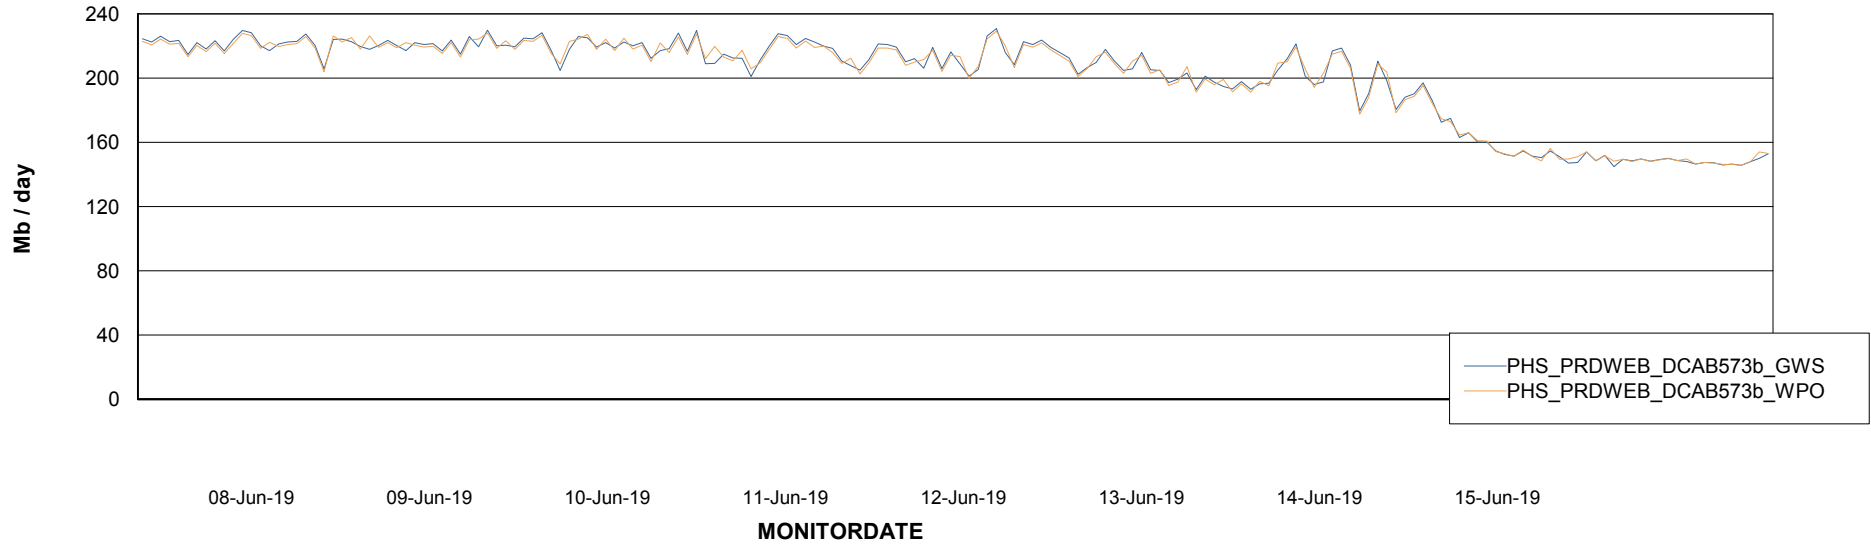

ABSSolute Web Component Services

Avg memory used per ABS Web component