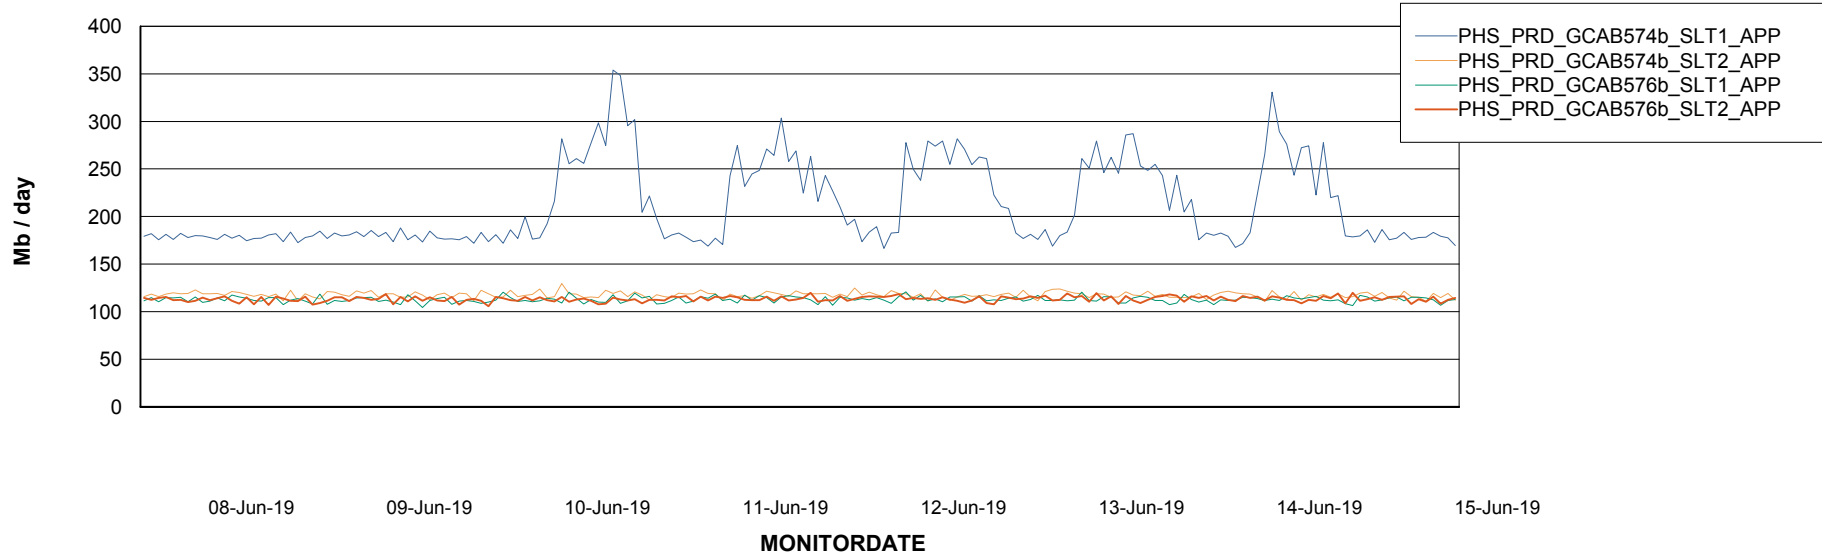

ABSolute Application Server Services

Avg memory used per ABS Server Service