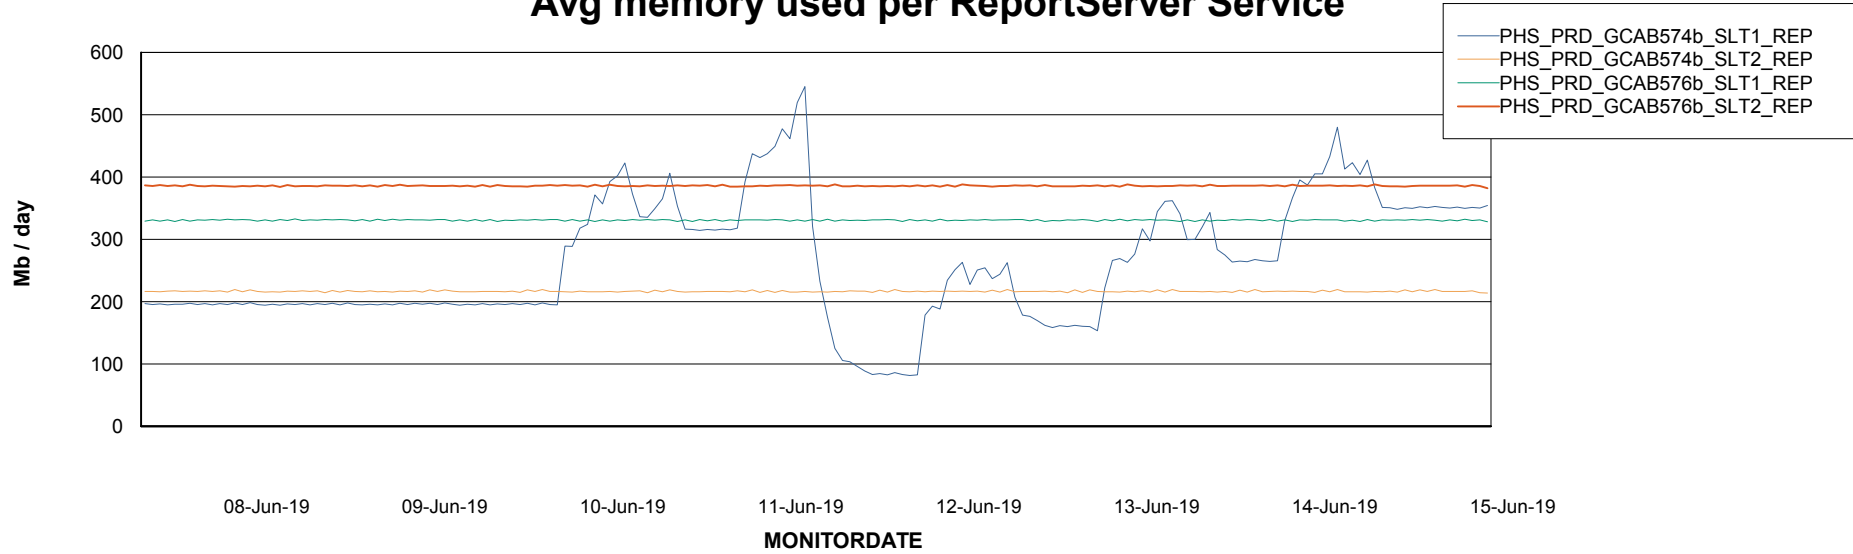

ABSSolute Application ReportServer Services

Avg memory used per ReportServer Service