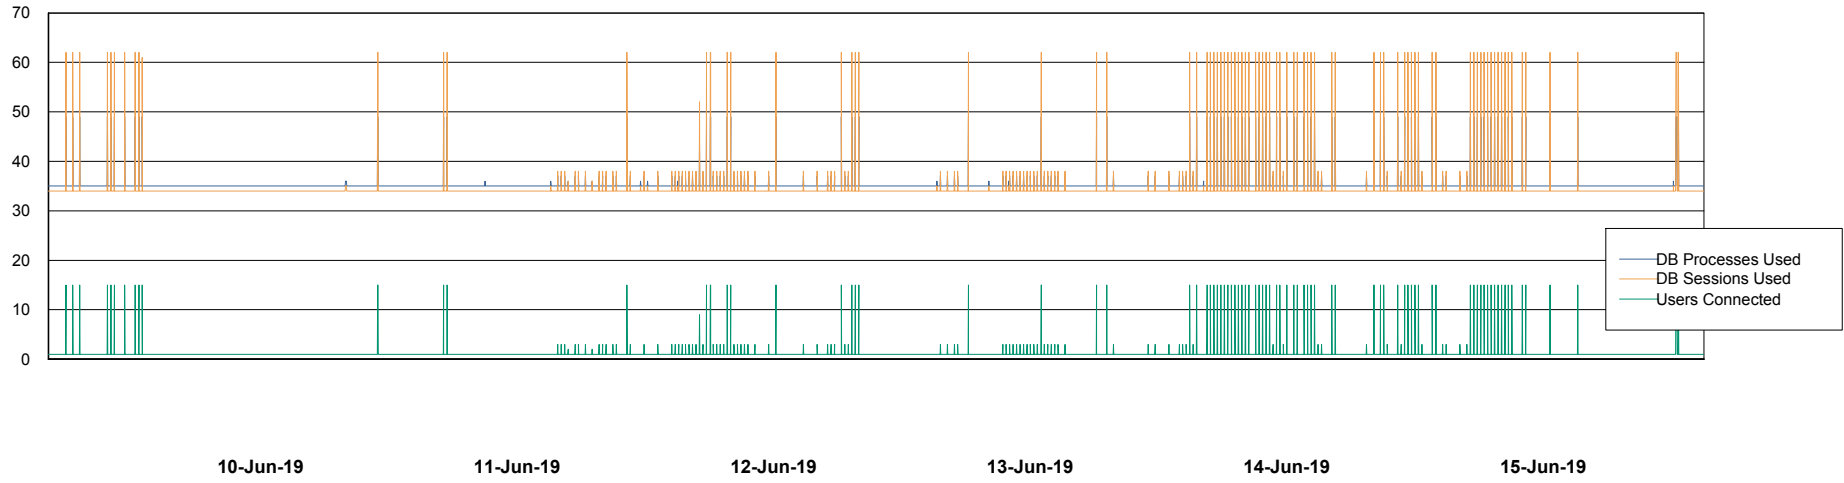

Weekly SLA Customer Report

Customer PCO Production
Database ID 44

Database Performance PCODB_Production

Weekly SLA Customer Report

Customer PCO Production
Database ID 44

Database Performance PCODB_Standby

Weekly SLA Customer Report