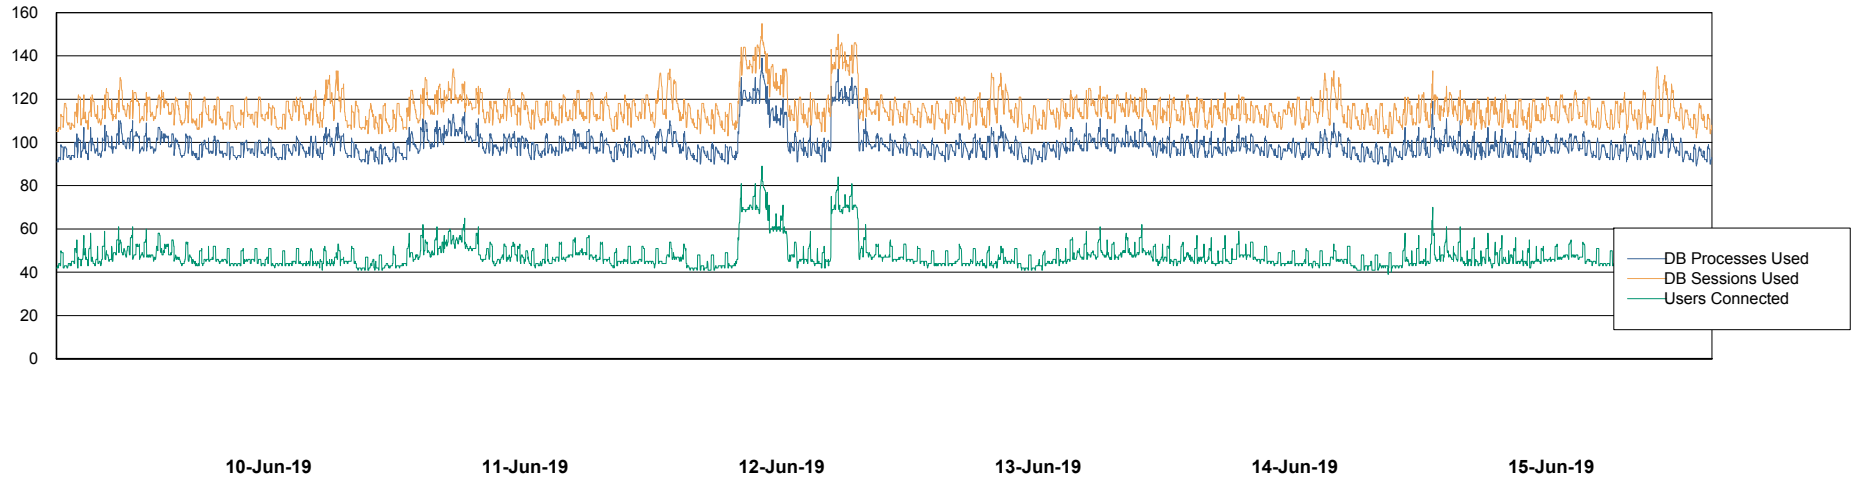

Database Performance PCODB_Production