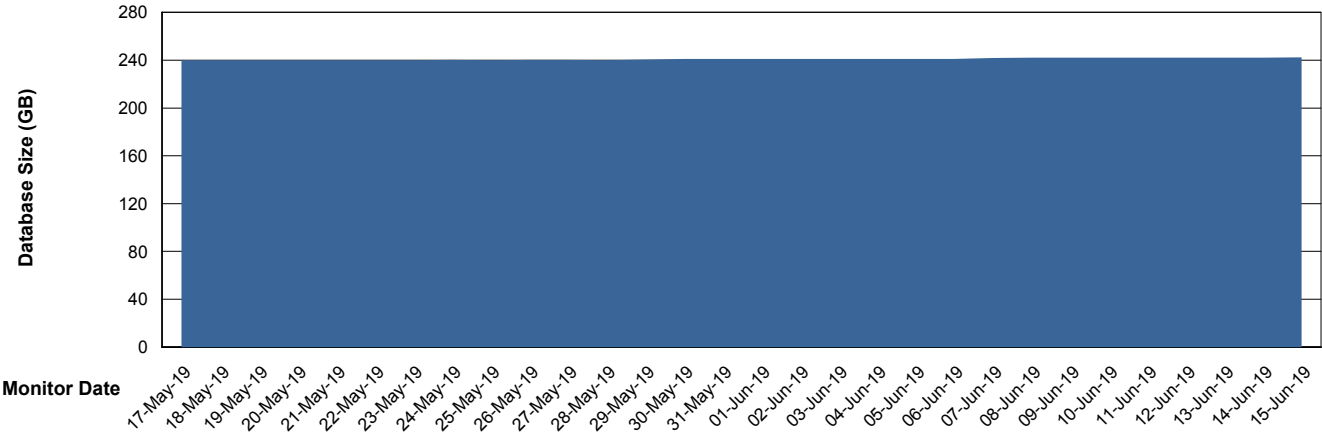

DATABASE SIZE PCODB_Production

Database growth over last month

Database Tablespace PCODB_Production

Date	Tablespace Name	Filesize (Gb)	Usedsize (Gb)	Percentage free
15-Jun-19	ABSDATA	150	87	42
	INDX	200	122	39
14-Jun-19	ABSDATA	150	87	42
	INDX	200	122	39
13-Jun-19	ABSDATA	150	87	42
	INDX	200	122	39
12-Jun-19	ABSDATA	150	87	42
	INDX	200	122	39
11-Jun-19	ABSDATA	150	87	42
	INDX	200	122	39
10-Jun-19	ABSDATA	150	87	42
	INDX	200	122	39
09-Jun-19	ABSDATA	150	87	42
	INDX	200	122	39