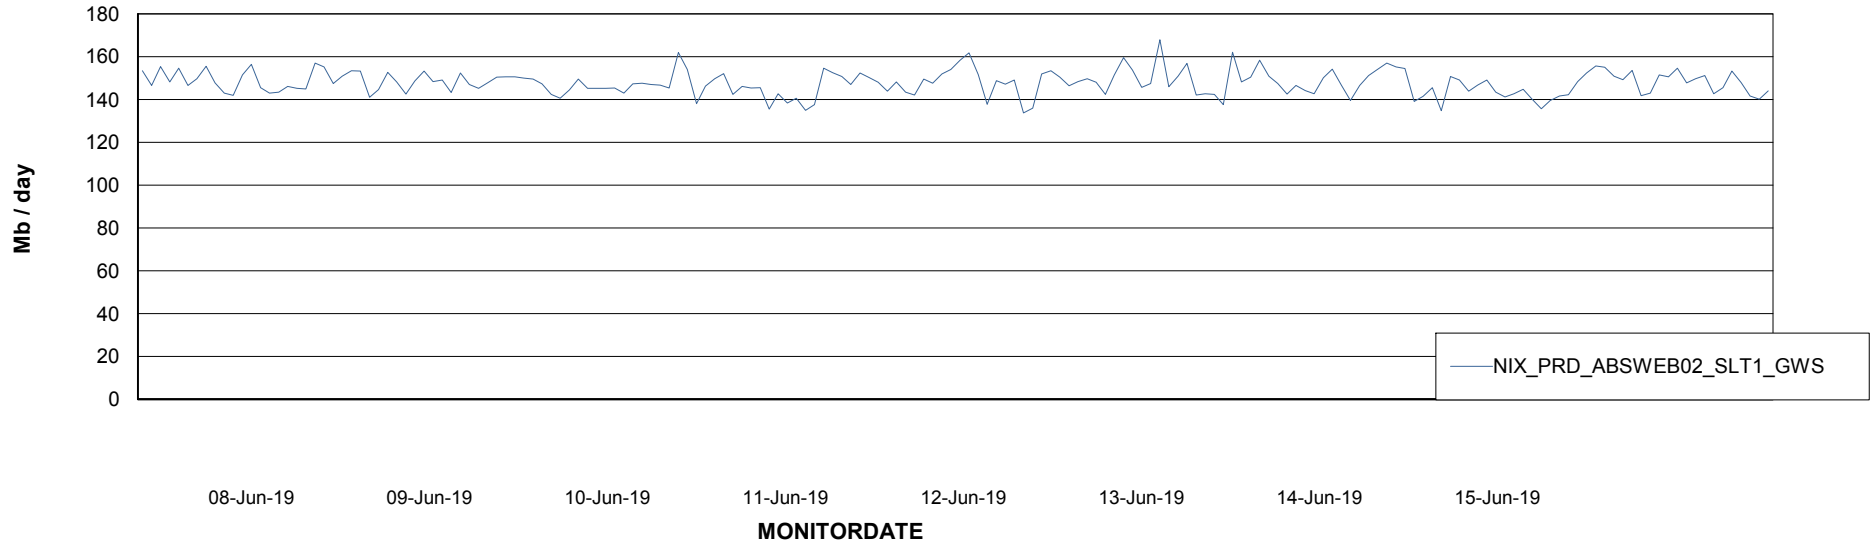

ABSolute Web Component Services

Avg memory used per ABS Web component