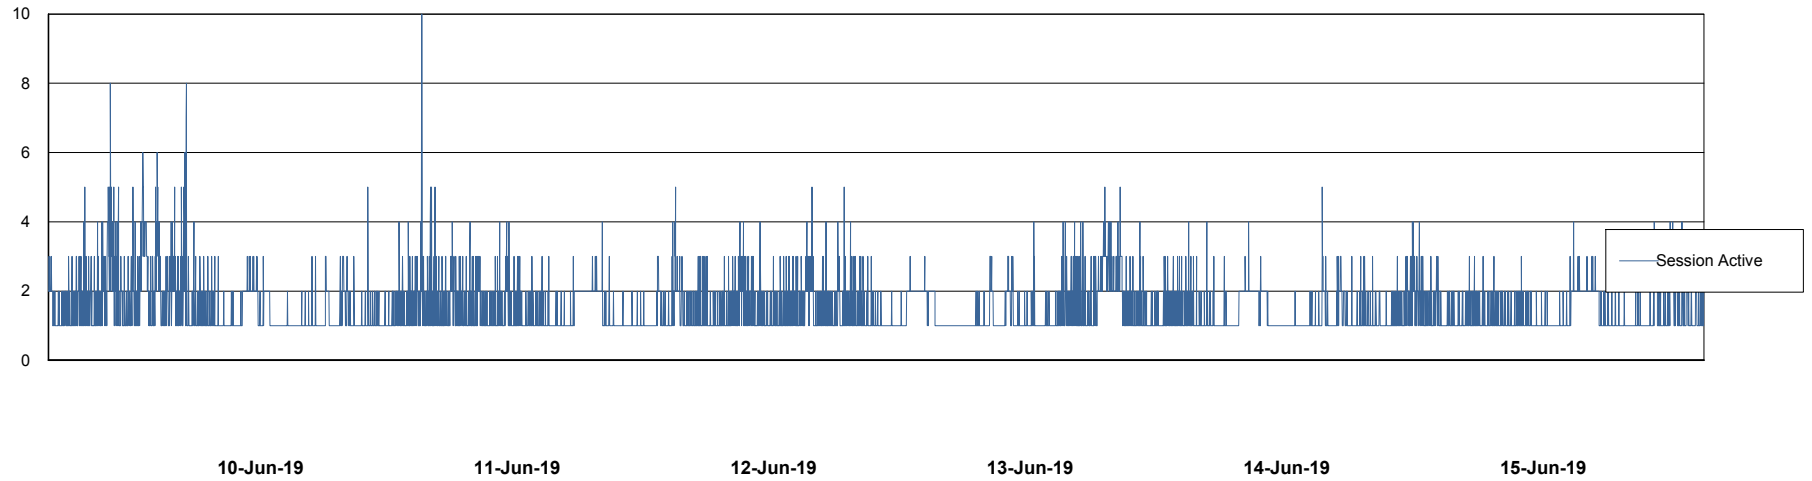

Weekly SLA Customer Report

Customer NIX_Production
Database ID 51

Database Performance NIXDB_BI

Weekly SLA Customer Report

Customer NIX_Production
Database ID 51

Database Performance NIXDB_Production

Weekly SLA Customer Report