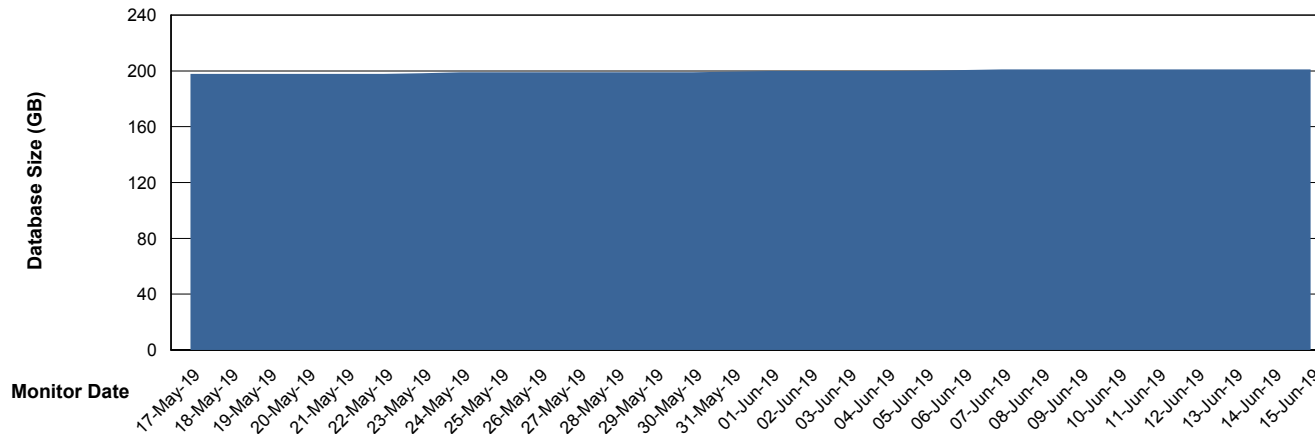

Customer NIX_Production
Database ID 51

Database Performance NIXDB_Standby

Weekly SLA Customer Report

Customer NIX_Production
Database ID 51

DATABASE SIZE NIXDB_BI

Database growth over last month

DATABASE SIZE NIXDB_Production

Database growth over last month

Weekly SLA Customer Report

Customer NIX_Production
Database ID 51

Database Tablespace NIXDB_BI

Date	Tablespace Name	Filesize (Gb)	Usedsize (Gb)	Percentage free
15-Jun-19	ABSDATA	68	58	15
	INDX	66	58	12
14-Jun-19	ABSDATA	68	58	15
	INDX	66	58	12
13-Jun-19	ABSDATA	68	58	15
	INDX	66	58	12
12-Jun-19	ABSDATA	68	58	15
	INDX	66	58	12
11-Jun-19	ABSDATA	68	58	15
	INDX	66	58	12
10-Jun-19	ABSDATA	68	58	15
	INDX	66	58	12
09-Jun-19	ABSDATA	68	58	15
	INDX	66	58	12