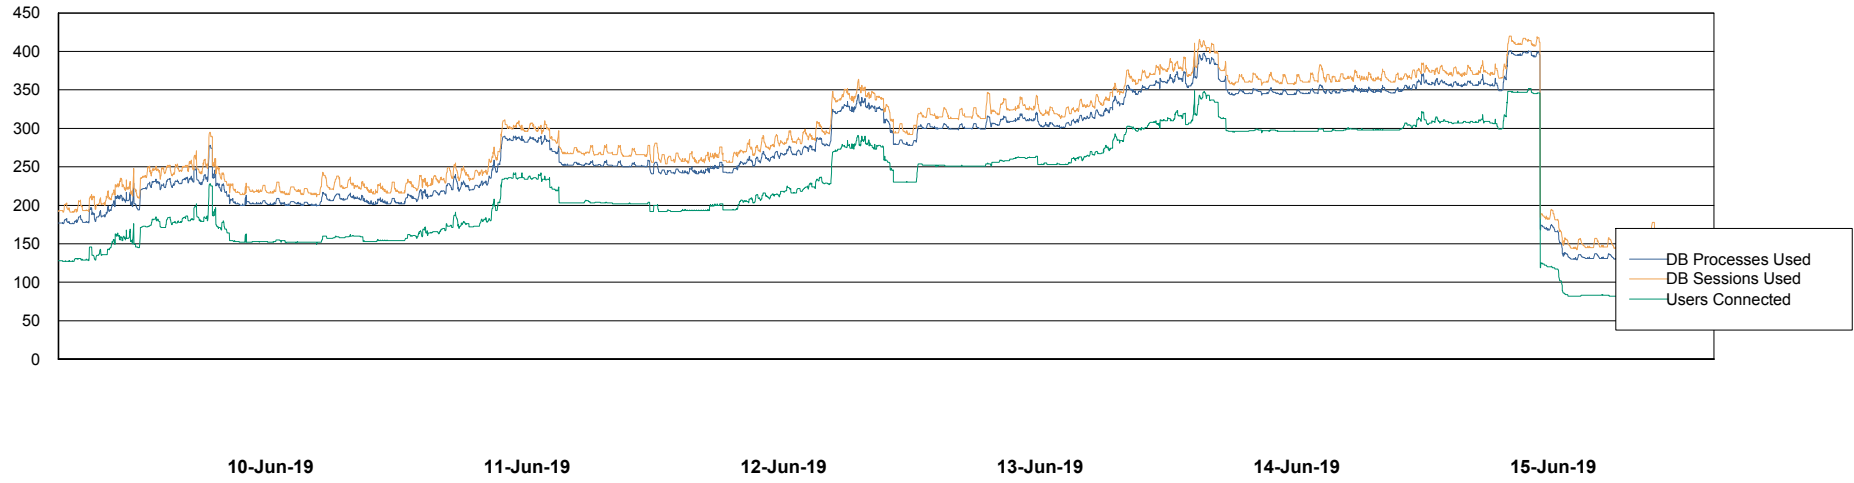

Weekly SLA Customer Report

Customer NIX_Production
Database ID 51

Database Performance NIXDB_BI

Weekly SLA Customer Report

Customer NIX_Production
Database ID 51

Database Performance NIXDB_Production

Weekly SLA Customer Report