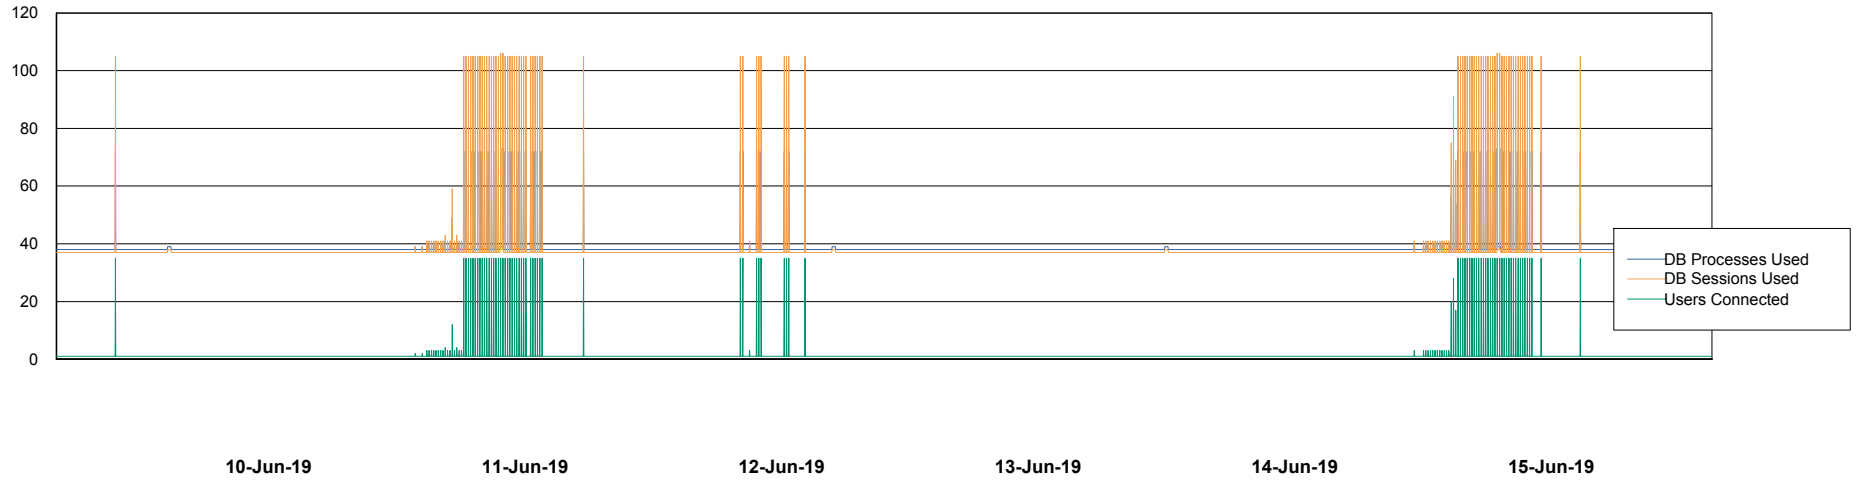

Weekly SLA Customer Report

Customer NIX_Production
Database ID 51

Database Performance NIXDB_BI

Weekly SLA Customer Report

Customer NIX_Production
Database ID 51

Database Performance NIXDB_Production

Weekly SLA Customer Report

Customer NIX_Production
Database ID 51

Database Performance NIXDB_Standby

Weekly SLA Customer Report

Customer NIX_Production
Database ID 51

DATABASE SIZE NIXDB_BI

Database growth over last month

DATABASE SIZE NIXDB_Production