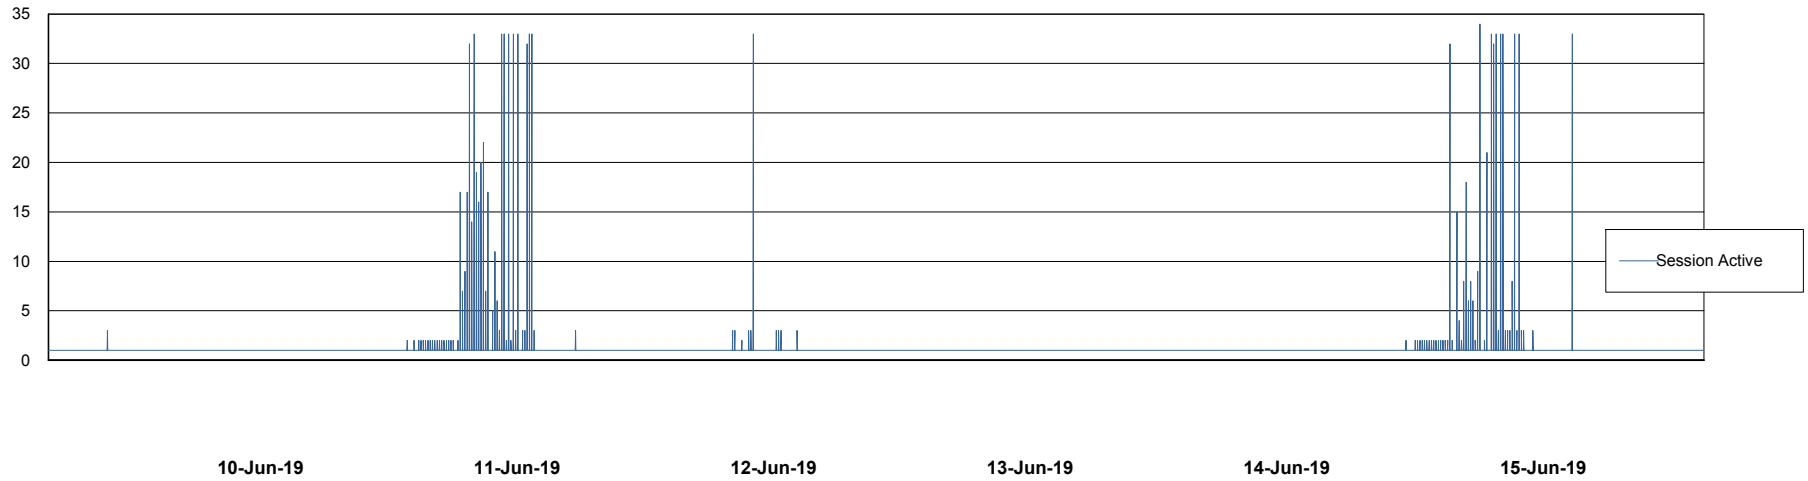

Database Performance NIXDB_Standby