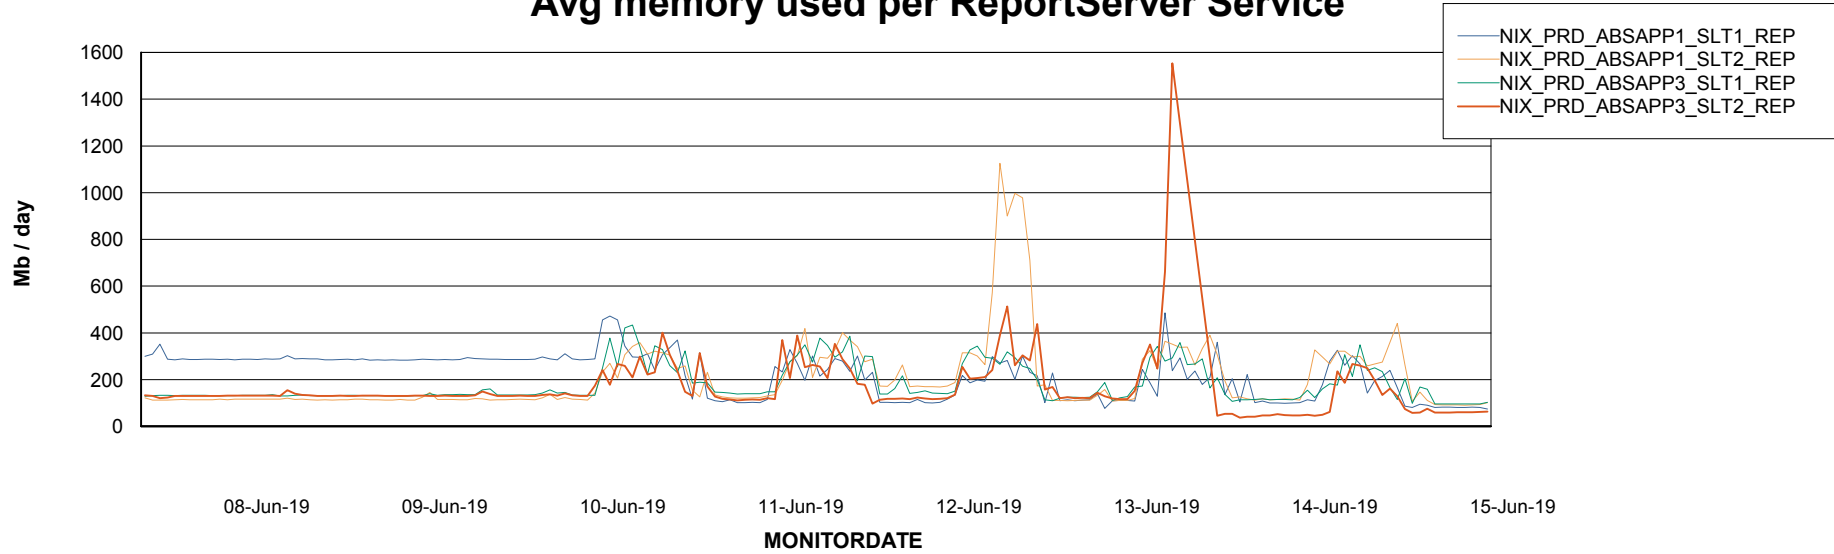

Avg users per day per ABS server

Weekly SLA Customer Report

Customer NIX_Production
Database ID 51

ABSSolute Application ReportServer Services

Avg memory used per ReportServer Service

Weekly SLA Customer Report