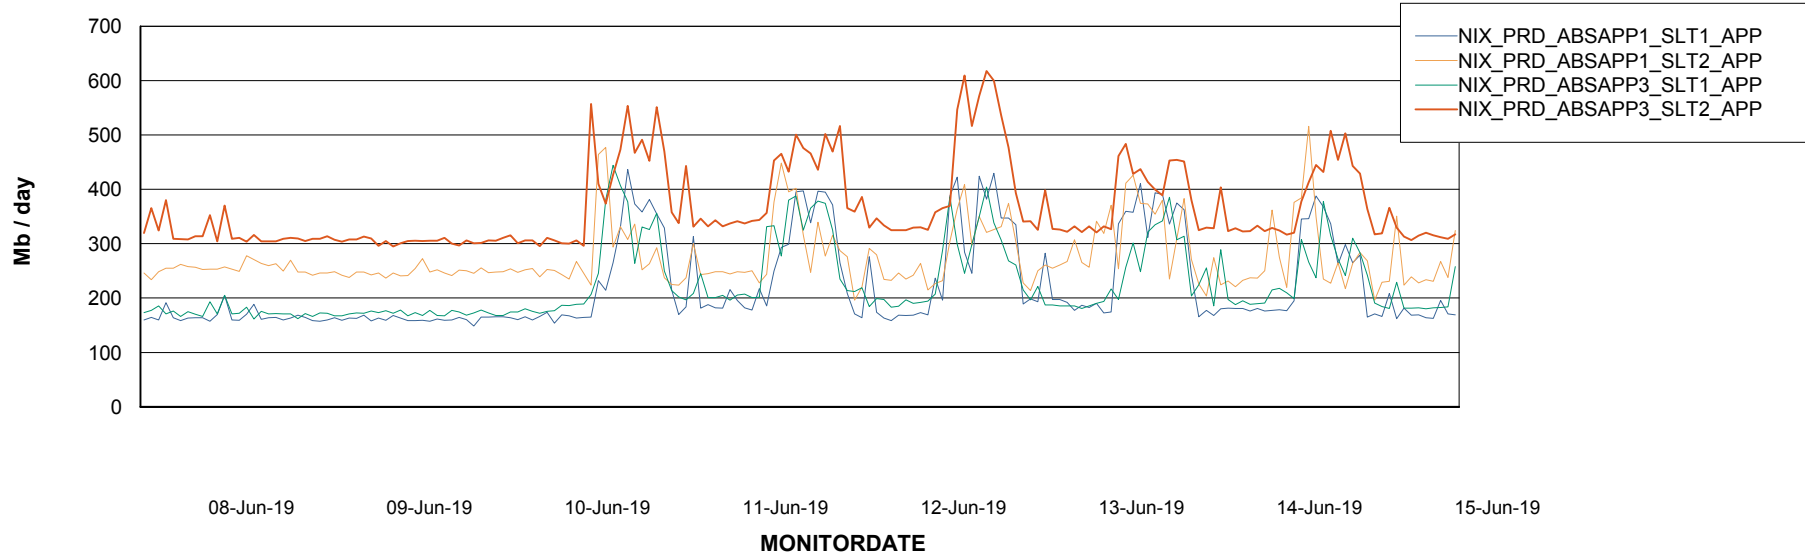

Standby Database Health NIX_Production

Recovery lag for last 7 days

Weekly SLA Customer Report

Customer NIX_Production
Database ID 51

ABSSolute Application Server Services

Avg memory used per ABS Server Service