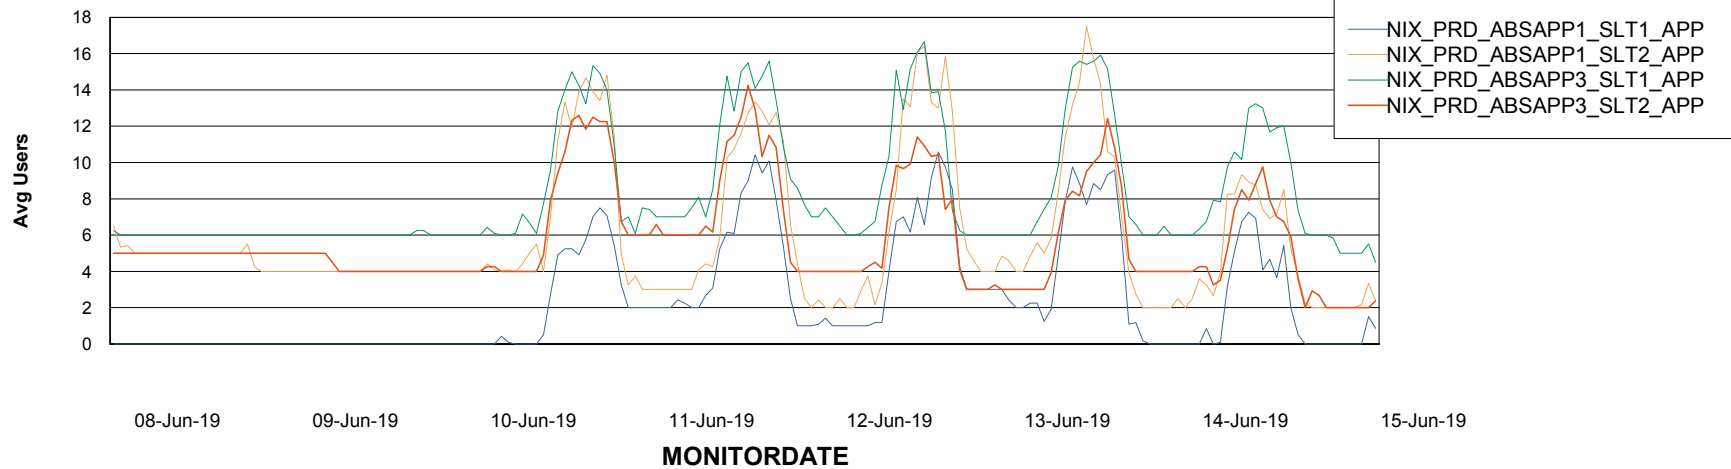

Weekly SLA Customer Report

Customer NIX_Production
 Database ID 51

Database Tablespace NIXDB_Production

Date	Tablespace Name	Filesize (Gb)	Usedsize (Gb)	Percentage free
15-Jun-19	ABSDATA	84	72	14
	INDX	140	122	13
14-Jun-19	ABSDATA	84	72	14
	INDX	140	122	13
13-Jun-19	ABSDATA	84	72	14
	INDX	140	122	13
12-Jun-19	ABSDATA	84	72	14
	INDX	140	122	13
11-Jun-19	ABSDATA	84	72	14
	INDX	140	122	13
10-Jun-19	ABSDATA	84	72	14
	INDX	140	122	13
09-Jun-19	ABSDATA	84	71	15
	INDX	140	122	13

Standby Database Health NIX_Production

Recovery lag for last 7 days

Weekly SLA Customer Report

Customer NIX_Production
Database ID 51

ABSSolute Application Server Services

Avg memory used per ABS Server Service

Avg users per day per ABS server

Weekly SLA Customer Report

Customer NIX_Production
Database ID 51

ABSSolute Application ReportServer Services

Avg memory used per ReportServer Service

Weekly SLA Customer Report