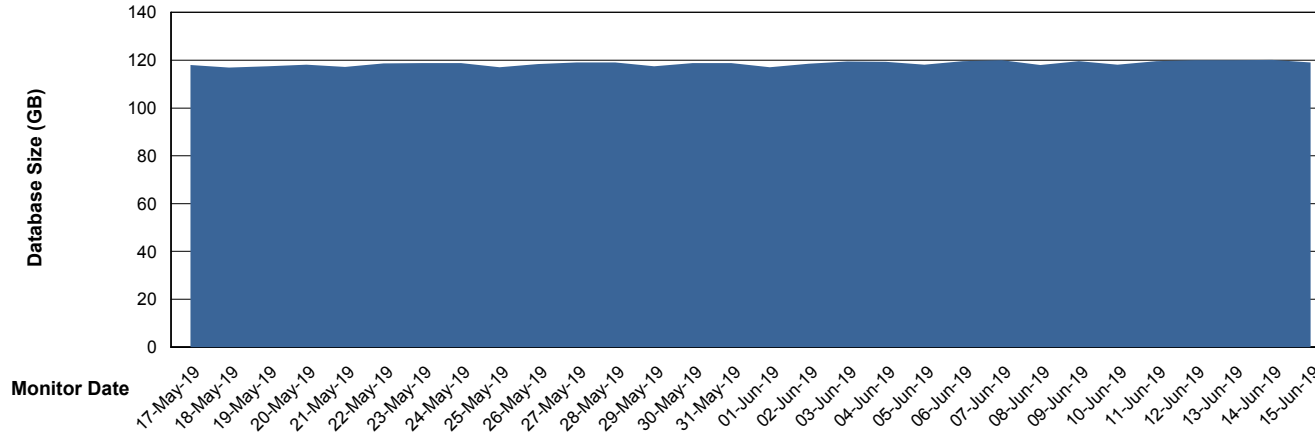

Customer NIX_Production
Database ID 51

Database Performance NIXDB_Standby

Weekly SLA Customer Report

Customer NIX_Production
Database ID 51

DATABASE SIZE NIXDB_BI

Database growth over last month

DATABASE SIZE NIXDB_Production

Database growth over last month

Weekly SLA Customer Report

Customer NIX_Production
Database ID 51

Database Tablespace NIXDB_BI

Date	Tablespace Name	Filesize (Gb)	Usedsize (Gb)	Percentage free
15-Jun-19	ABSDATA	68	58	15
	INDX	66	58	12
14-Jun-19	ABSDATA	68	58	15
	INDX	66	58	12
13-Jun-19	ABSDATA	68	58	15
	INDX	66	58	12
12-Jun-19	ABSDATA	68	58	15
	INDX	66	58	12
11-Jun-19	ABSDATA	68	58	15
	INDX	66	58	12
10-Jun-19	ABSDATA	68	58	15
	INDX	66	58	12
09-Jun-19	ABSDATA	68	58	15
	INDX	66	58	12