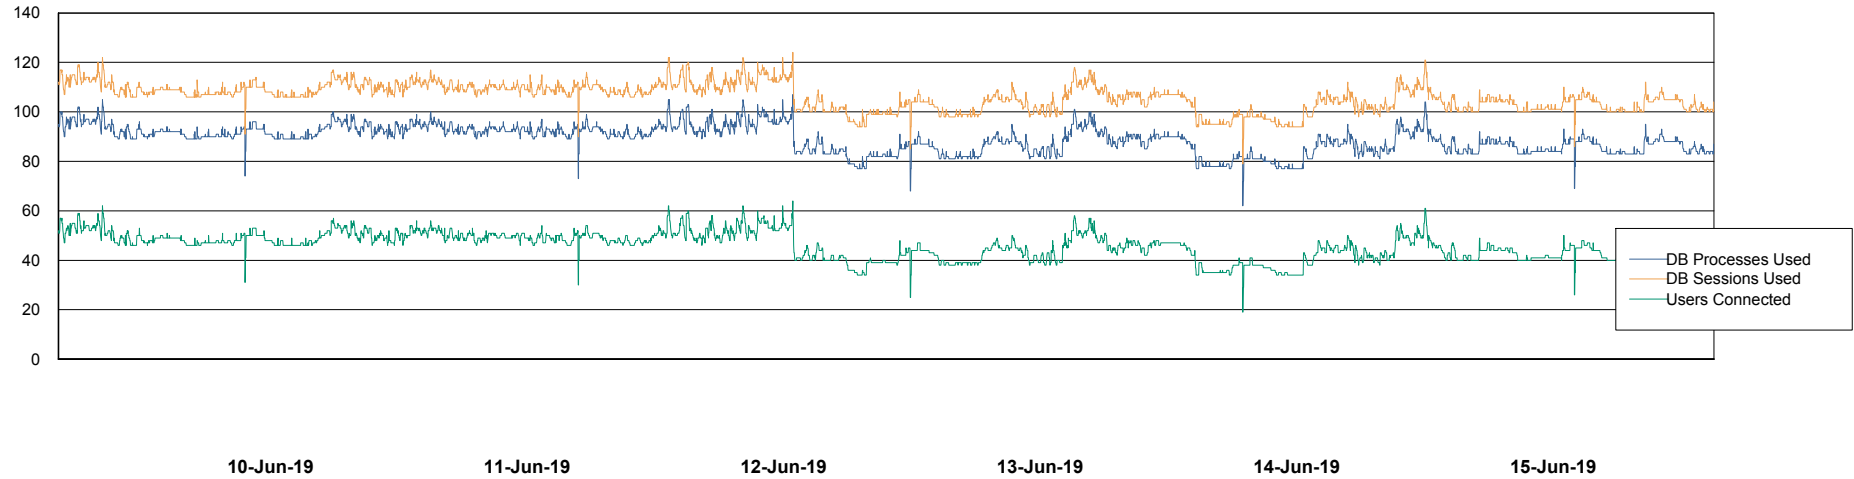

Weekly SLA Customer Report

Customer LSS_Production
Database ID 96

Database Performance LSS_ABSCH_DB_LIODA3

Weekly SLA Customer Report

Customer LSS_Production
Database ID 96

Database Performance LSS_ABSCH2_DB_LIODA3