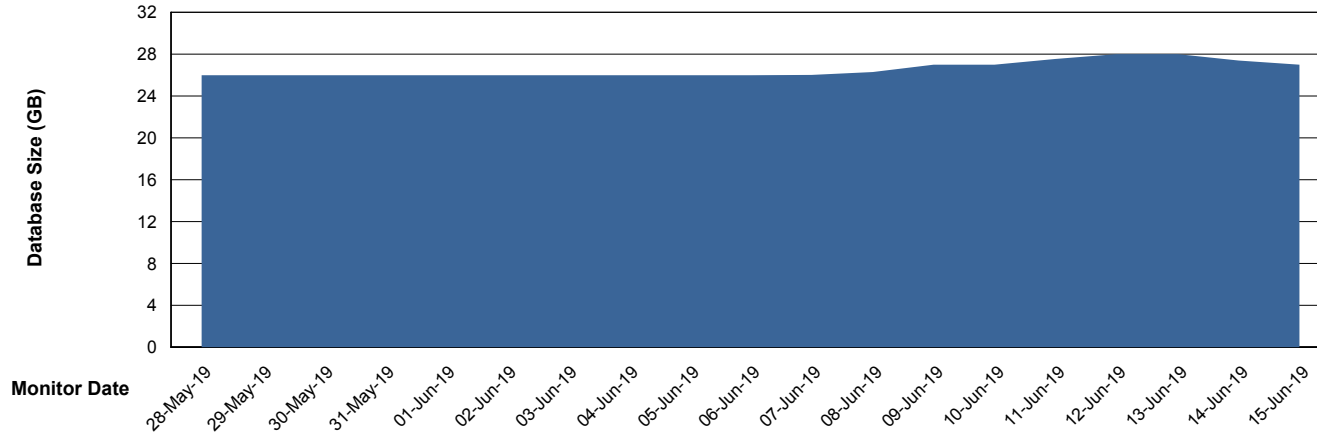

Weekly SLA Customer Report

Customer LSS_Production
Database ID 96

Database Performance LSS_ABSME2_DB_LIODA4

Weekly SLA Customer Report

Customer LSS_Production
Database ID 96

DATABASE SIZE LSS_ABSCH_DB_LIODA3

Database growth over last month

DATABASE SIZE LSS_ABSCH2_DB_LIODA3

Database growth over last month

Weekly SLA Customer Report

Customer LSS_Production
Database ID 96

DATABASE SIZE LSS_ABSCH3_DB_LIODA3

Database growth over last month