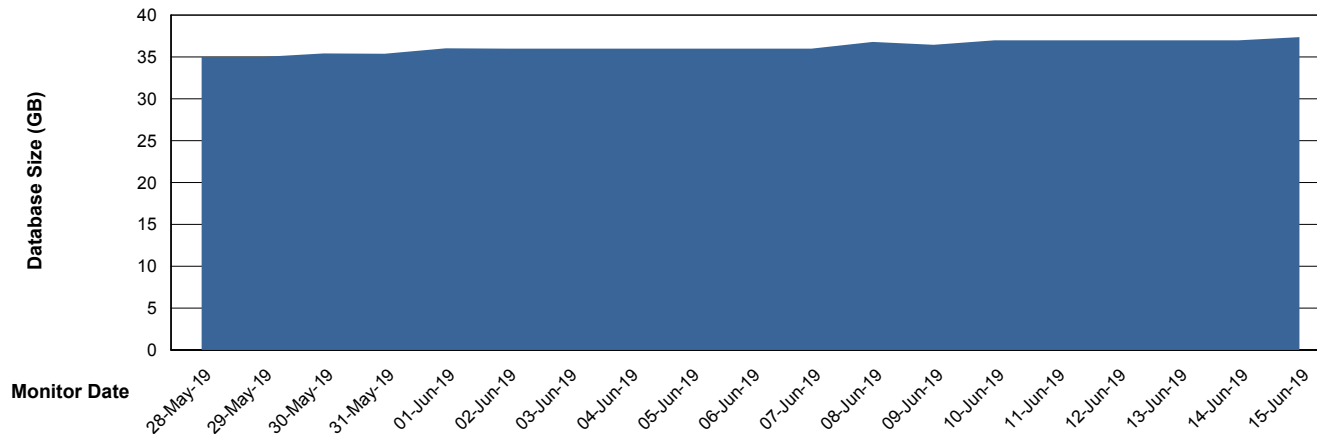

Weekly SLA Customer Report

Customer LSS_Production
Database ID 96

Database Performance LSS_ABSME2_DB_LIODA4

Weekly SLA Customer Report

Customer LSS_Production
Database ID 96

DATABASE SIZE LSS_ABSCH_DB_LIODA3

Database growth over last month

DATABASE SIZE LSS_ABSCH2_DB_LIODA3

Database growth over last month

Weekly SLA Customer Report

Customer LSS_Production
Database ID 96

DATABASE SIZE LSS_ABSCH3_DB_LIODA3

Database growth over last month