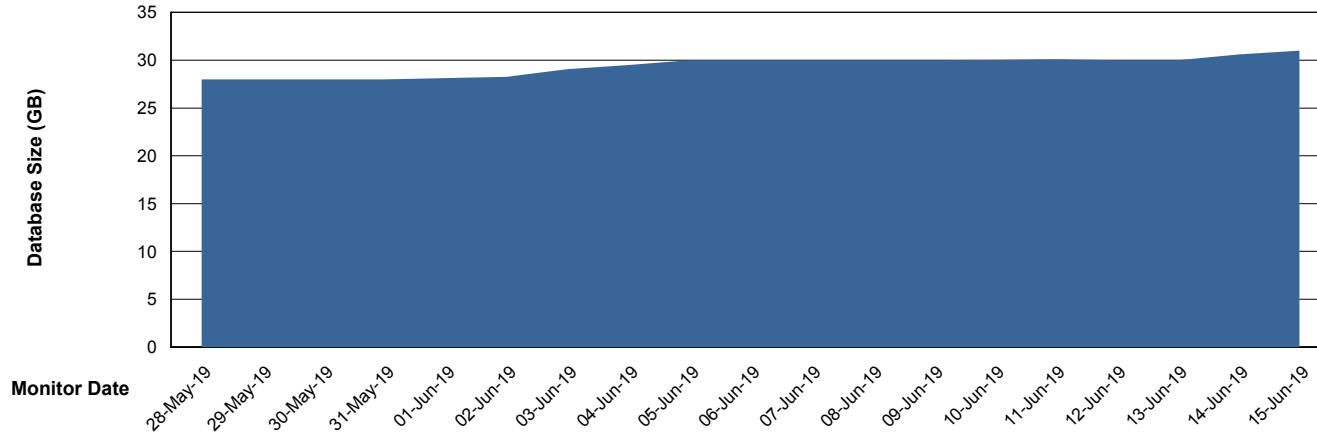

Database growth over last month

Weekly SLA Customer Report

Customer LSS_Production
Database ID 96

DATABASE SIZE LSS_ABSME2_DB_LIODA4

Database growth over last month

Weekly SLA Customer Report

Customer LSS_Production
 Database ID 96

Database Tablespace LSS_ABSCH_DB_LIODA3

Date	Tablespace Name	Filesize (Gb)	Usedsize (Gb)	Percentage free
15-Jun-19	ABSDATA	35	24	31
	INDX	5	1	80
14-Jun-19	ABSDATA	35	24	31
	INDX	5	1	80
13-Jun-19	ABSDATA	35	24	31
	INDX	5	1	80
12-Jun-19	ABSDATA	35	24	31
	INDX	5	1	80
11-Jun-19	ABSDATA	35	24	31
	INDX	5	1	80
10-Jun-19	ABSDATA	35	24	31
	INDX	5	1	80
09-Jun-19	ABSDATA	35	24	31
	INDX	5	1	80