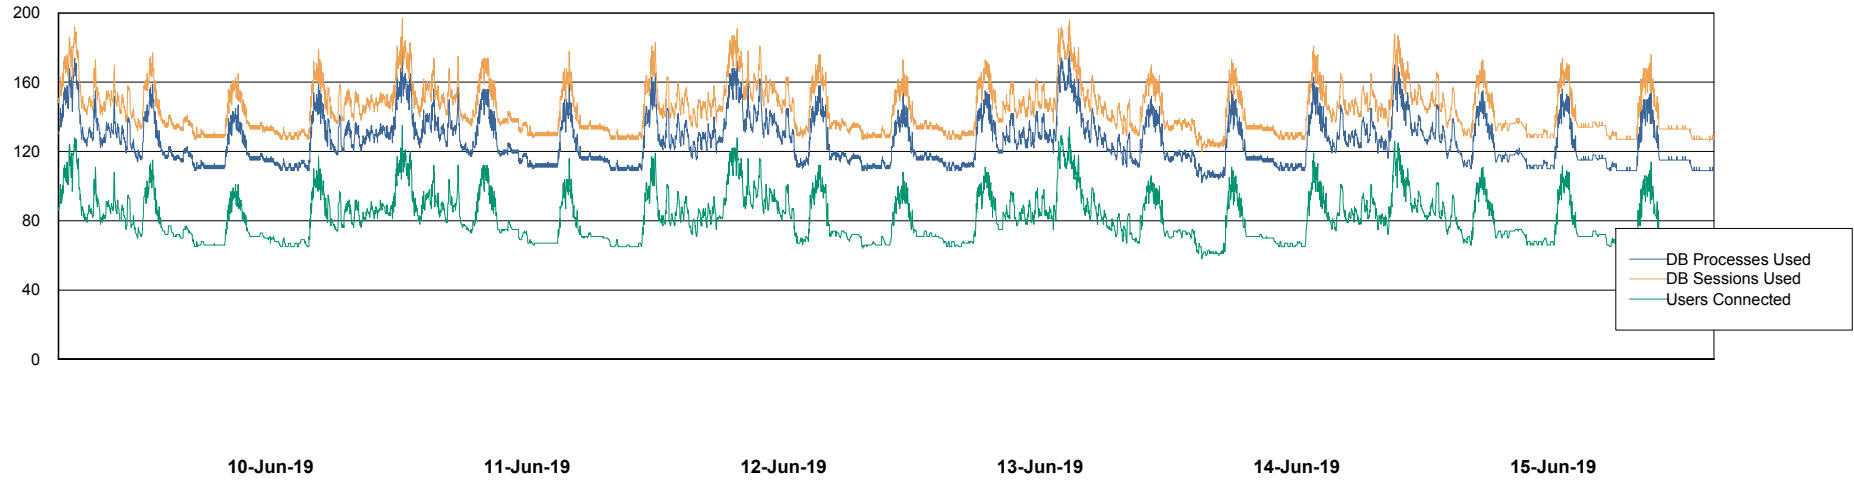

Weekly SLA Customer Report

Customer LSS_Production
Database ID 96

Database Performance LSS_ABSCH3_DB_LIODA3

Weekly SLA Customer Report

Customer LSS_Production
Database ID 96

Database Performance LSS_ABSEE_DB_LIODA5