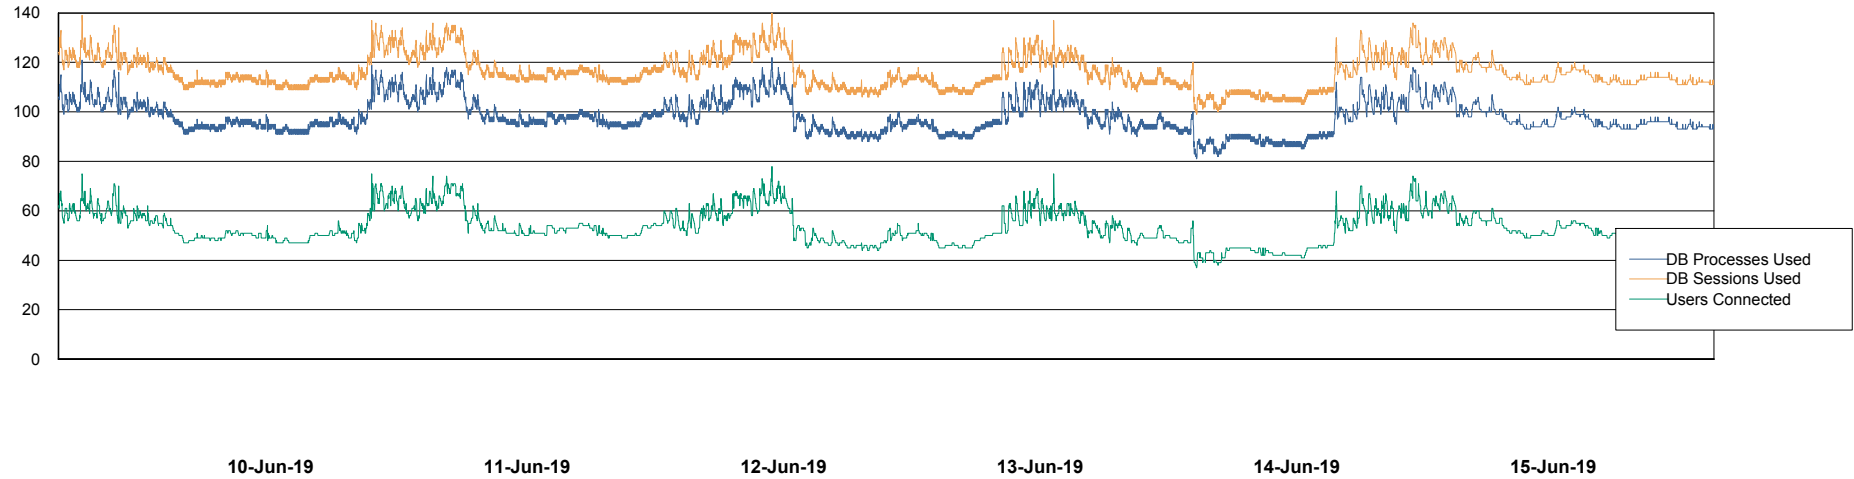

Database Performance LSS_ABSEE2_DB_LIODA5