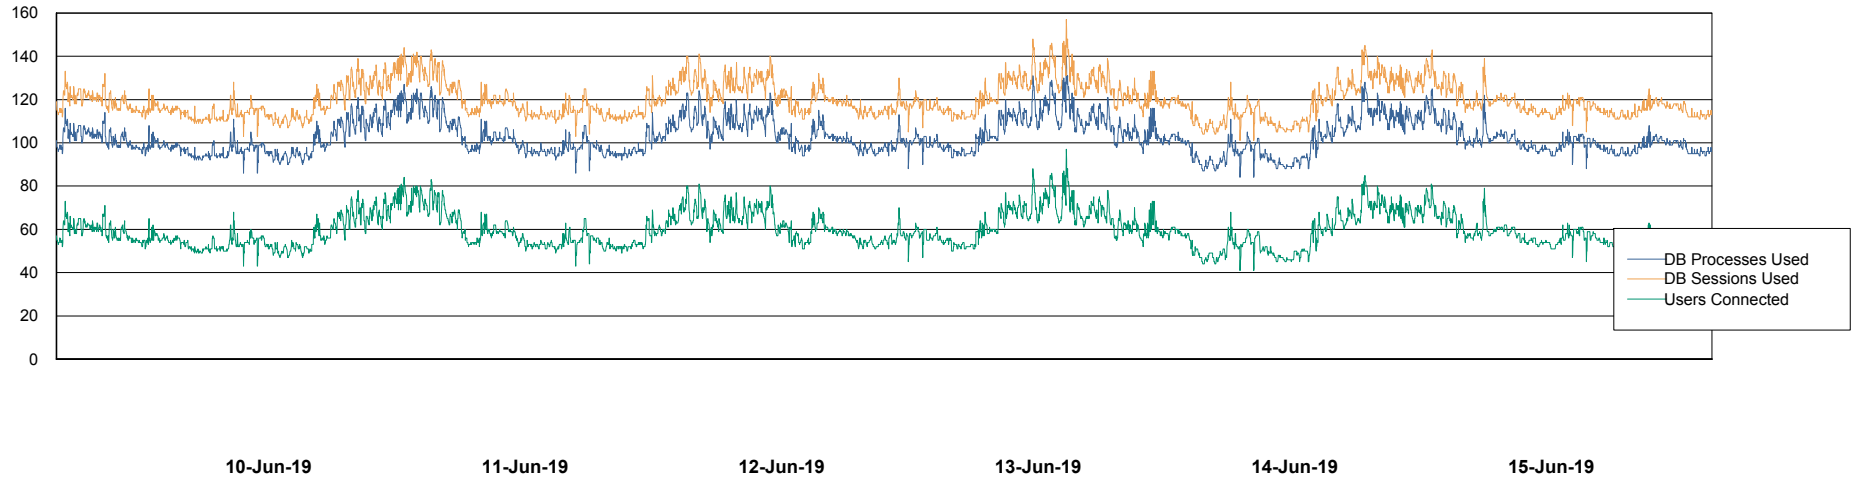

Weekly SLA Customer Report

Customer LSS_Production
Database ID 96

Database Performance LSS_ABSEE2_DB_LIODA5

Weekly SLA Customer Report

Customer LSS_Production
Database ID 96

Database Performance LSS_ABSME_DB_LIODA4