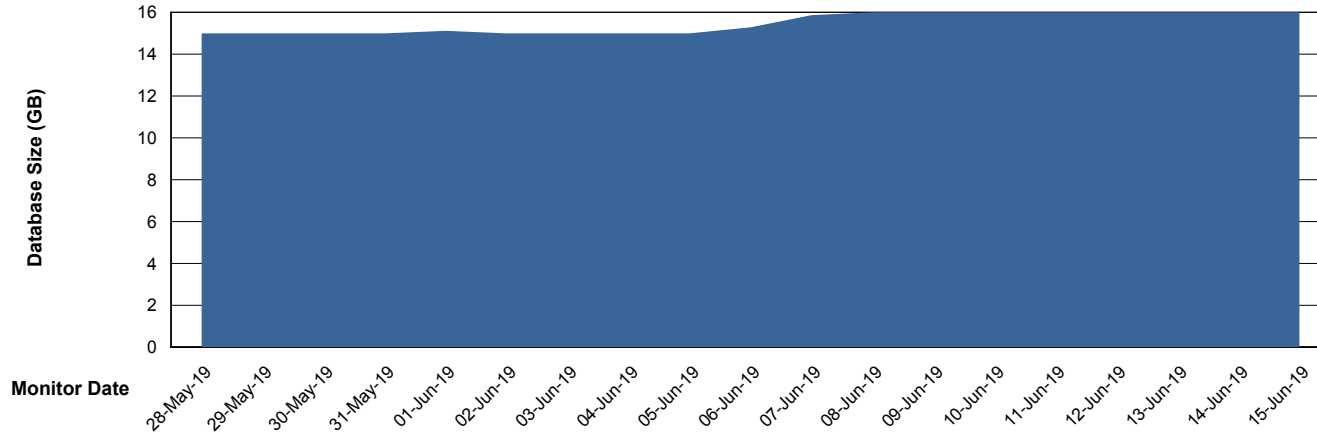

DATABASE SIZE LSS_ABSEE_DB_LIODA5

Database growth over last month

Weekly SLA Customer Report

Customer LSS_Production
Database ID 96

DATABASE SIZE LSS_ABSEE2_DB_LIODA5

Database growth over last month

DATABASE SIZE LSS_ABSME_DB_LIODA4

Database growth over last month

Weekly SLA Customer Report

Customer LSS_Production
Database ID 96

DATABASE SIZE LSS_ABSME2_DB_LIODA4

Database growth over last month

Weekly SLA Customer Report

Customer LSS_Production
 Database ID 96