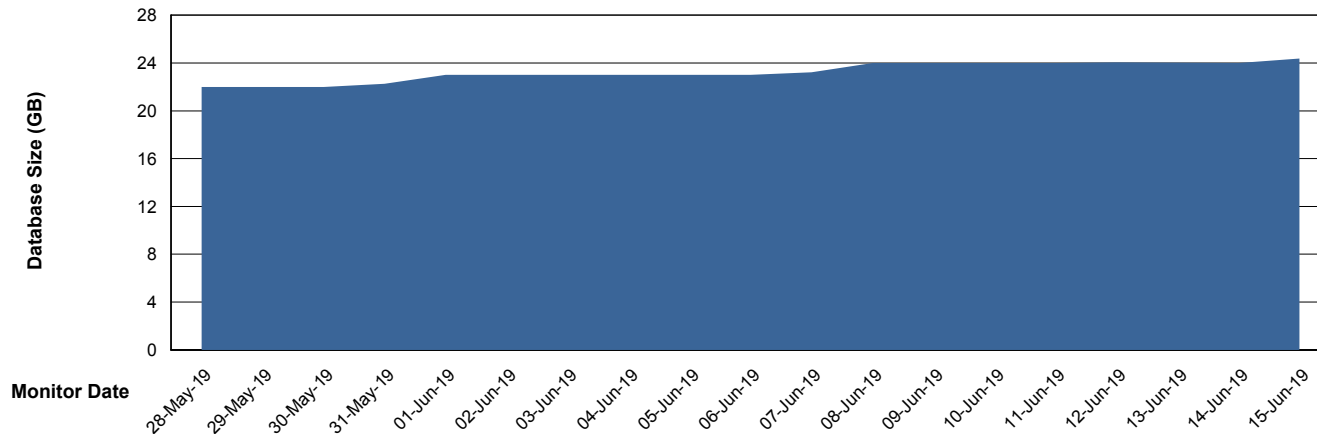

Database growth over last month

DATABASE SIZE LSS_ABSCH2_DB_LIODA3

Database growth over last month

Weekly SLA Customer Report

Customer LSS_Production
Database ID 96

DATABASE SIZE LSS_ABSCH3_DB_LIODA3

Database growth over last month

DATABASE SIZE LSS_ABSEE_DB_LIODA5

Database growth over last month

Weekly SLA Customer Report

Customer LSS_Production
Database ID 96

DATABASE SIZE LSS_ABSEE2_DB_LIODA5

Database growth over last month

DATABASE SIZE LSS_ABSME_DB_LIODA4