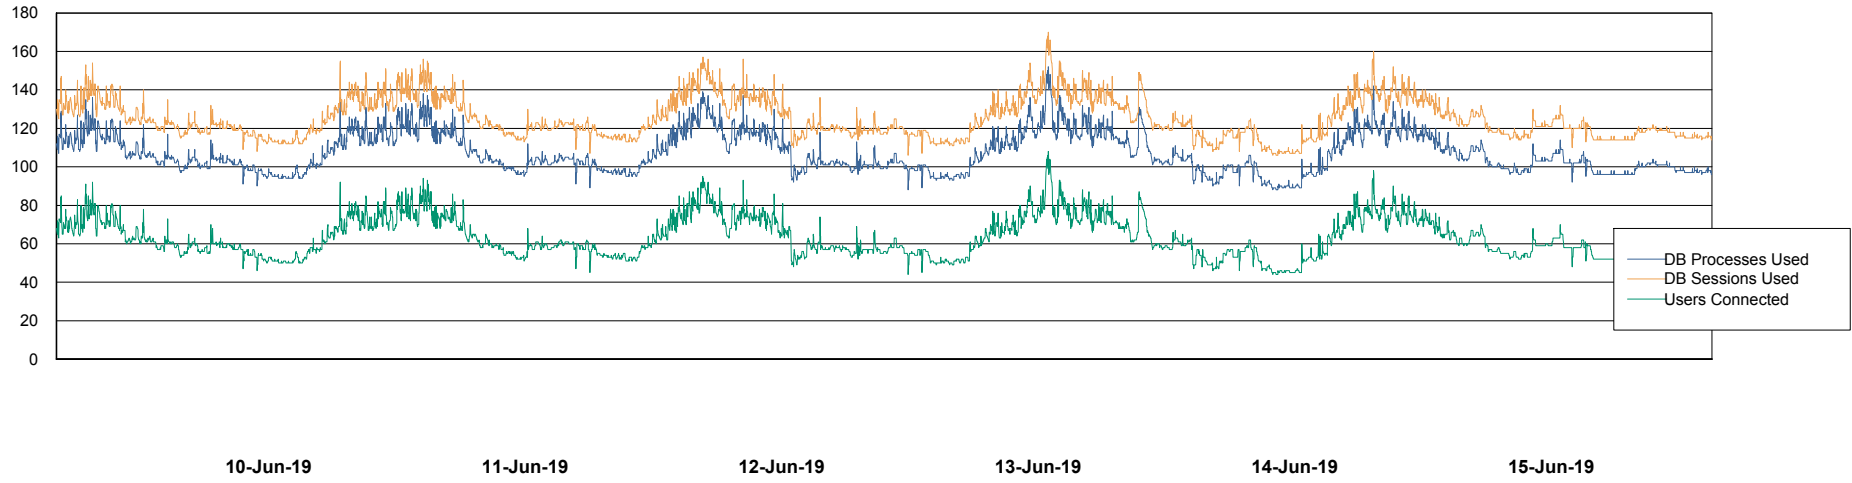

Database Performance LSS_ABSME2_DB_LIODA4