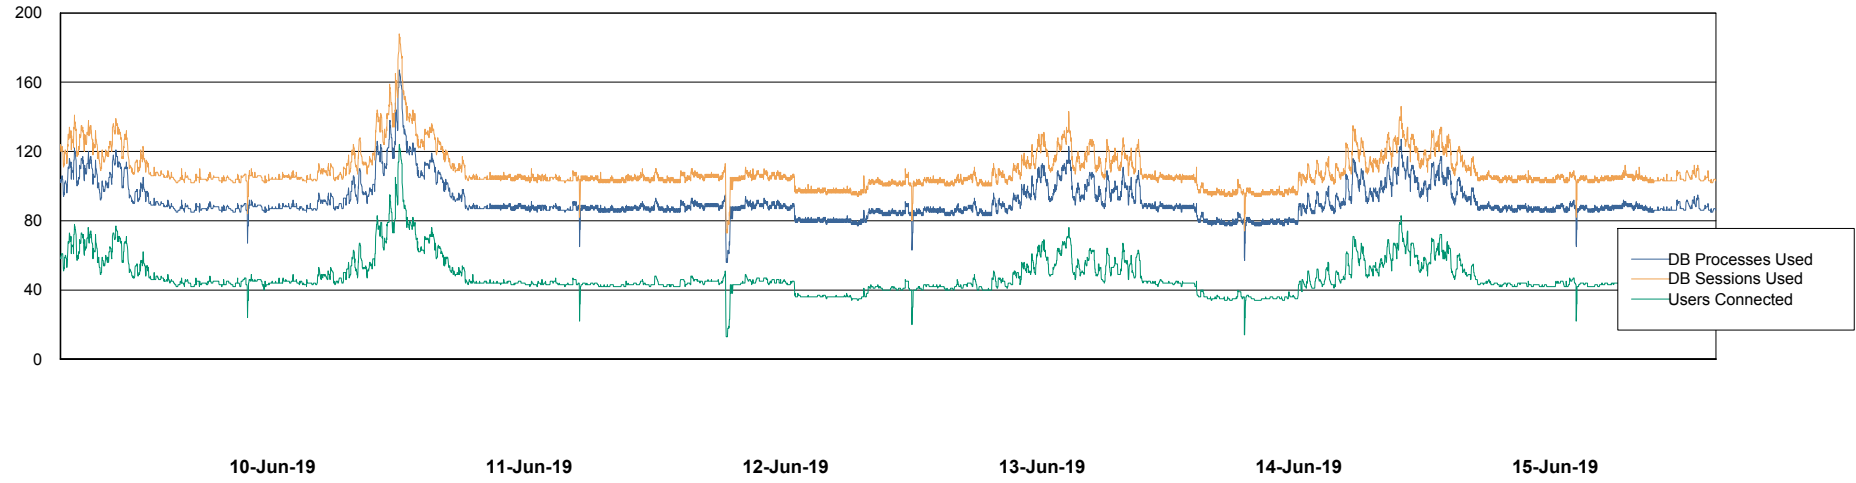

Database Performance LSS_ABSCH3_DB_LIODA3