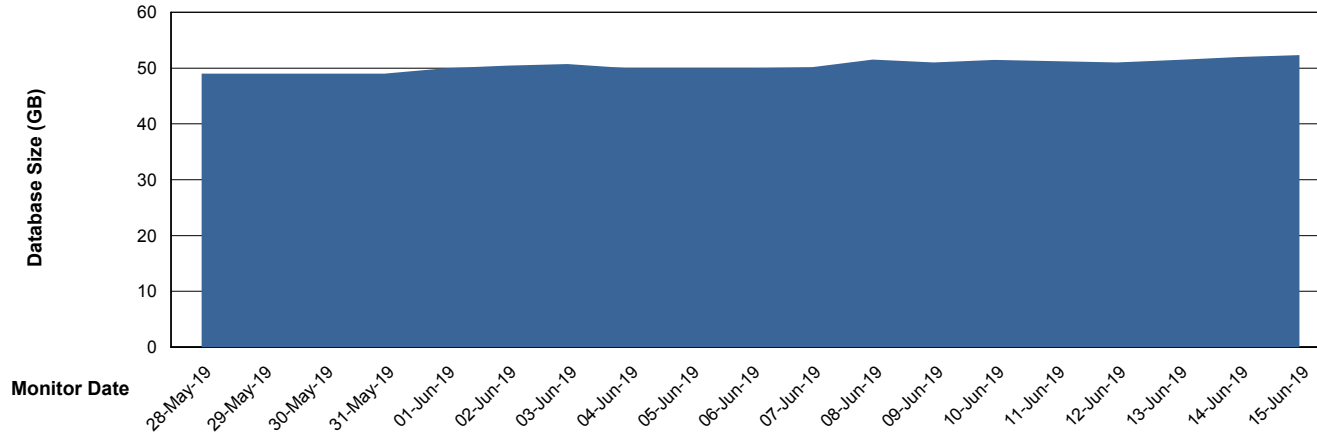

Database growth over last month

DATABASE SIZE LSS_ABSCH2_DB_LIODA3

Database growth over last month

Weekly SLA Customer Report

Customer LSS_Production
Database ID 96

DATABASE SIZE LSS_ABSCH3_DB_LIODA3

Database growth over last month

DATABASE SIZE LSS_ABSEE_DB_LIODA5

Database growth over last month

Weekly SLA Customer Report

Customer LSS_Production
Database ID 96

DATABASE SIZE LSS_ABSEE2_DB_LIODA5

Database growth over last month

DATABASE SIZE LSS_ABSME_DB_LIODA4