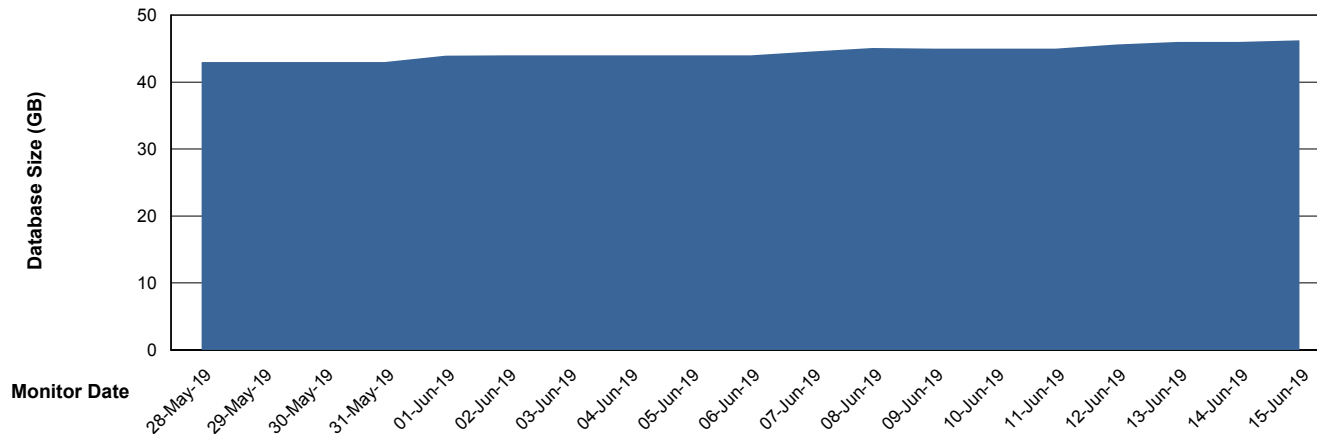

DATABASE SIZE LSS_ABSME_DB_LIODA4

Database growth over last month