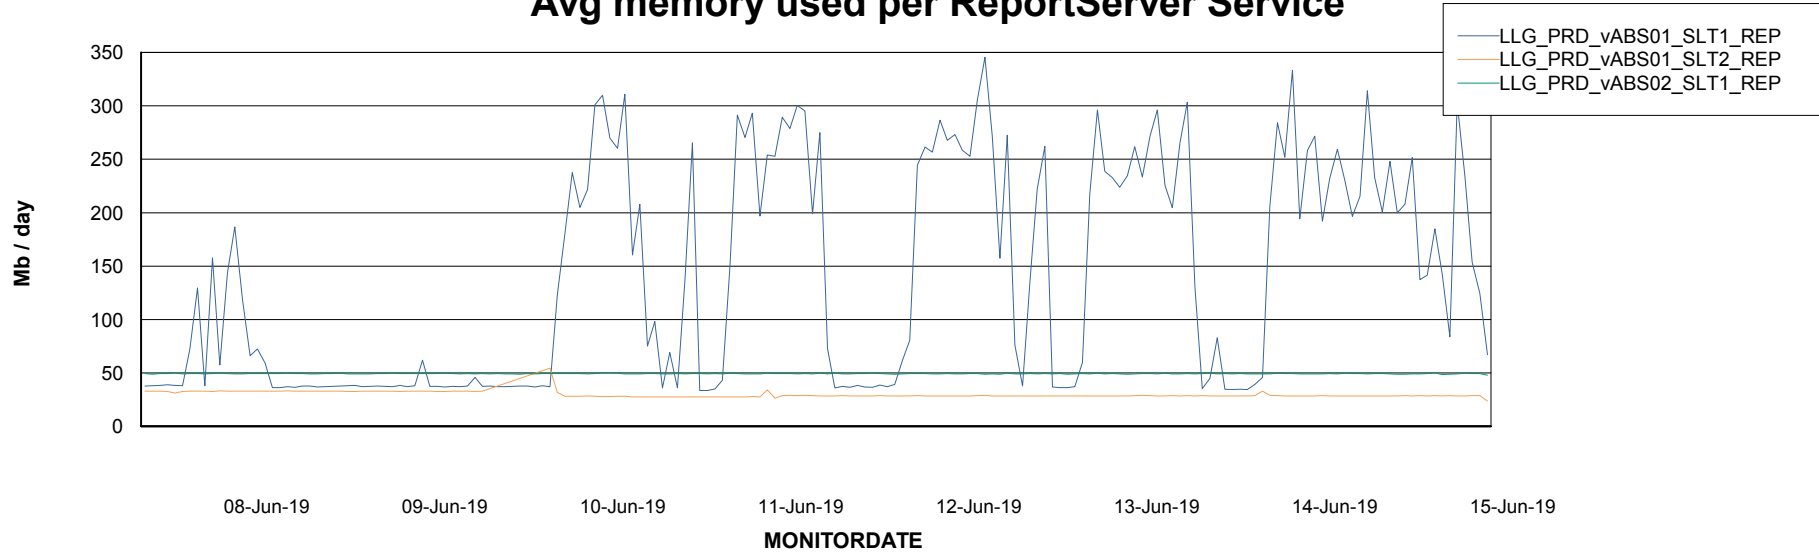

ABSSolute Application ReportServer Services

Avg memory used per ReportServer Service