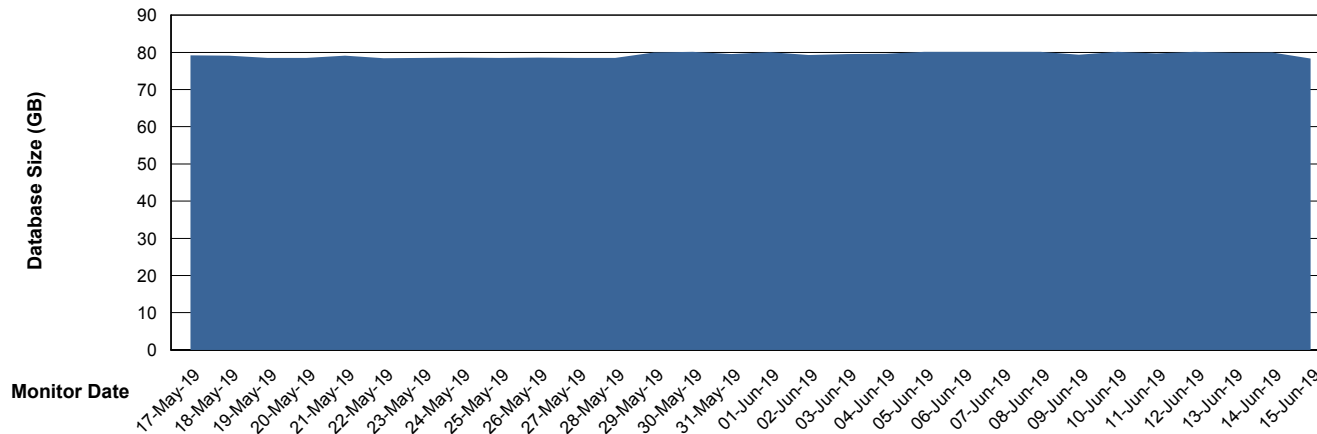

Customer LLG_Production
Database ID 53

Database Performance LLGDBBI_Production

Weekly SLA Customer Report

Customer LLG_Production
Database ID 53

DATABASE SIZE LLGDB_Production

Database growth over last month

DATABASE SIZE LLGDBBI_Production

Database growth over last month

Weekly SLA Customer Report

Customer LLG_Production
 Database ID 53

Database Tablespace LLGDB_Production

Date	Tablespace Name	Filesize (Gb)	Usedsize (Gb)	Percentage free
15-Jun-19	ABSDATA	98	83	15
	INDX	129	112	13
14-Jun-19	ABSDATA	98	83	15
	INDX	129	112	13
13-Jun-19	ABSDATA	98	83	15
	INDX	129	112	13
12-Jun-19	ABSDATA	98	83	15
	INDX	129	112	13
11-Jun-19	ABSDATA	98	83	15
	INDX	129	112	13
10-Jun-19	ABSDATA	98	83	15
	INDX	129	112	13
09-Jun-19	ABSDATA	98	82	16
	INDX	129	112	13