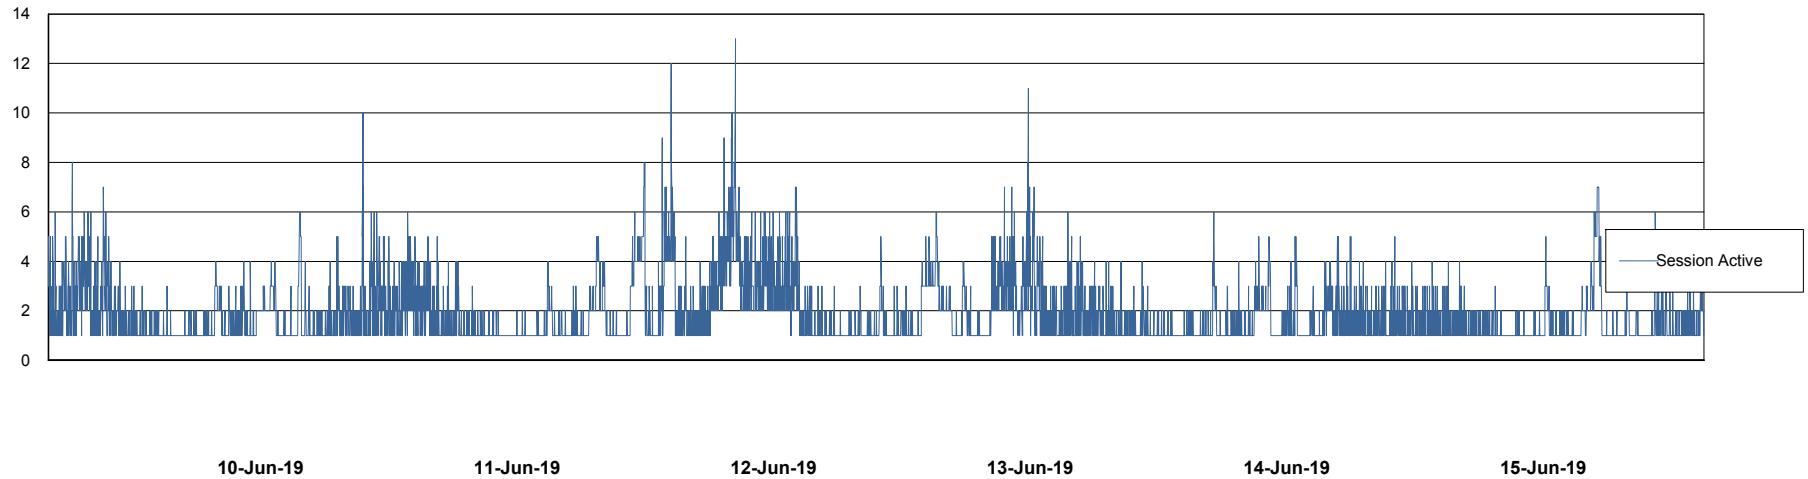

Database Performance LLGDB_Production