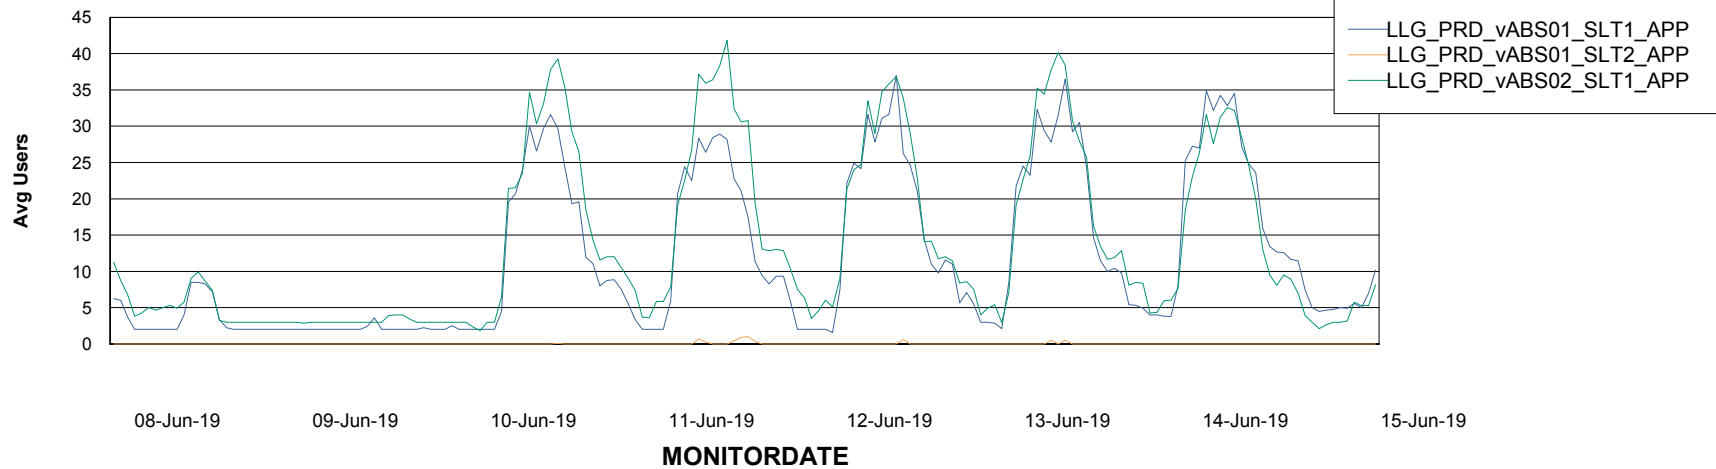

Weekly SLA Customer Report

Customer LLG_Production
Database ID 53

Database Tablespace LLGDBBI_Production

Date	Tablespace Name	Filesize (Gb)	Usedsize (Gb)	Percentage free
15-Jun-19	ABSDATA	47	39	17
	INDX	44	37	16
14-Jun-19	ABSDATA	47	39	17
	INDX	44	37	16
13-Jun-19	ABSDATA	47	39	17
	INDX	44	37	16
12-Jun-19	ABSDATA	47	39	17
	INDX	44	37	16
11-Jun-19	ABSDATA	47	39	17
	INDX	44	37	16
10-Jun-19	ABSDATA	47	39	17
	INDX	44	37	16
09-Jun-19	ABSDATA	47	39	17
	INDX	44	37	16

Weekly SLA Customer Report

Customer LLG_Production
Database ID 53

ABSSolute Application Server Services

Avg memory used per ABS Server Service

Avg users per day per ABS server

Weekly SLA Customer Report

Customer LLG_Production
Database ID 53