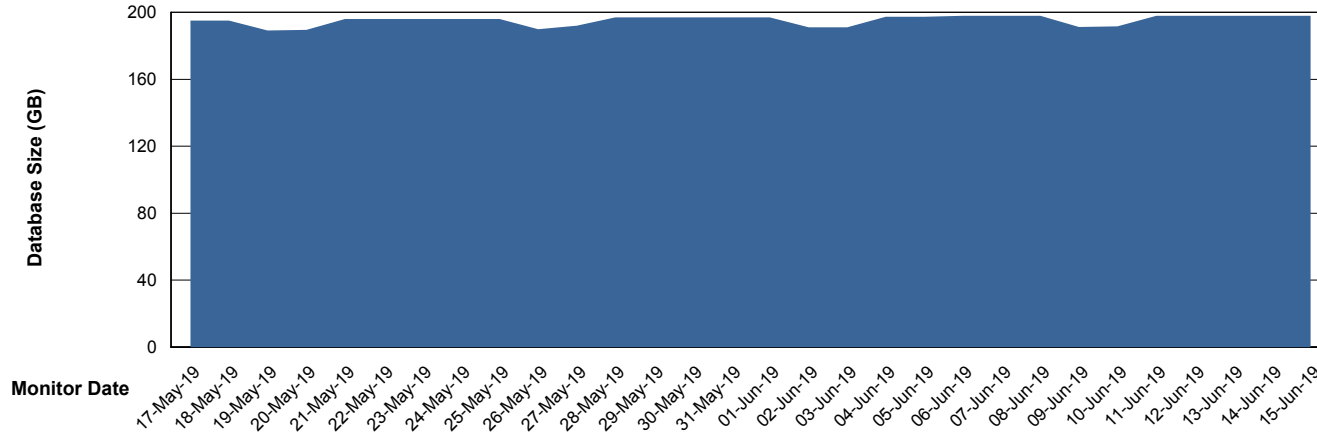

Customer LLG_Production
Database ID 53

Database Performance LLGDBBI_Production

Weekly SLA Customer Report

Customer LLG_Production
Database ID 53

DATABASE SIZE LLGDB_Production

Database growth over last month

DATABASE SIZE LLGDBBI_Production

Database growth over last month

Weekly SLA Customer Report

Customer LLG_Production
 Database ID 53

Database Tablespace LLGDB_Production

Date	Tablespace Name	Filesize (Gb)	Usedsize (Gb)	Percentage free
15-Jun-19	ABSDATA	98	83	15
	INDX	129	112	13
14-Jun-19	ABSDATA	98	83	15
	INDX	129	112	13
13-Jun-19	ABSDATA	98	83	15
	INDX	129	112	13
12-Jun-19	ABSDATA	98	83	15
	INDX	129	112	13
11-Jun-19	ABSDATA	98	83	15
	INDX	129	112	13
10-Jun-19	ABSDATA	98	83	15
	INDX	129	112	13
09-Jun-19	ABSDATA	98	82	16
	INDX	129	112	13