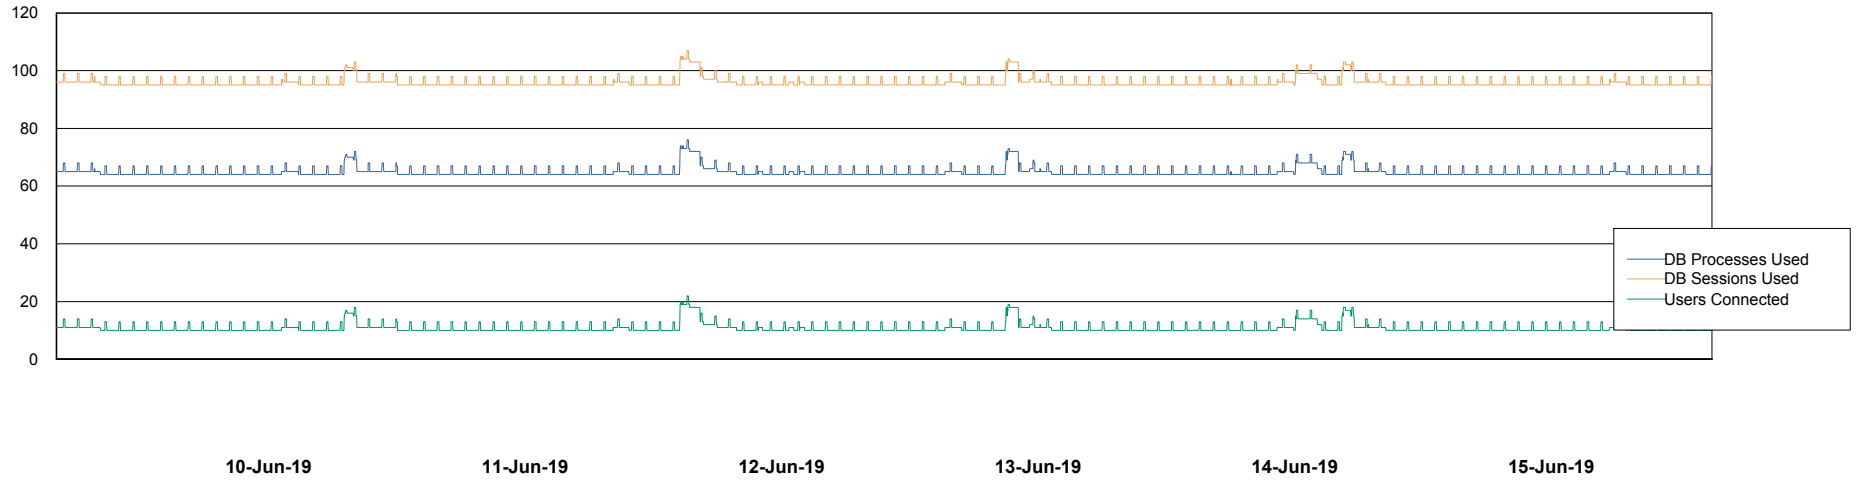

Weekly SLA Customer Report

Customer LLG_Production
Database ID 53

Database Performance LLGDB_Production

Weekly SLA Customer Report

Customer LLG_Production
Database ID 53

Database Performance LLGDB_Standby

Weekly SLA Customer Report