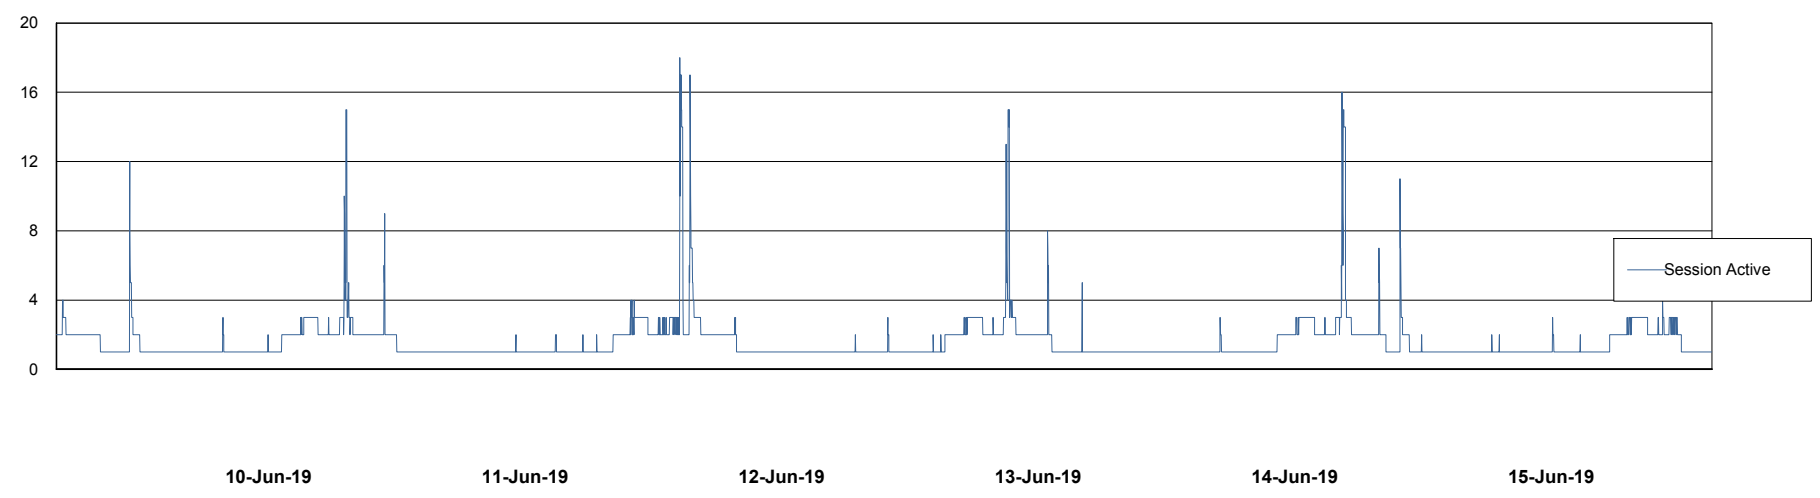

Database Performance LLGDBBI_Production