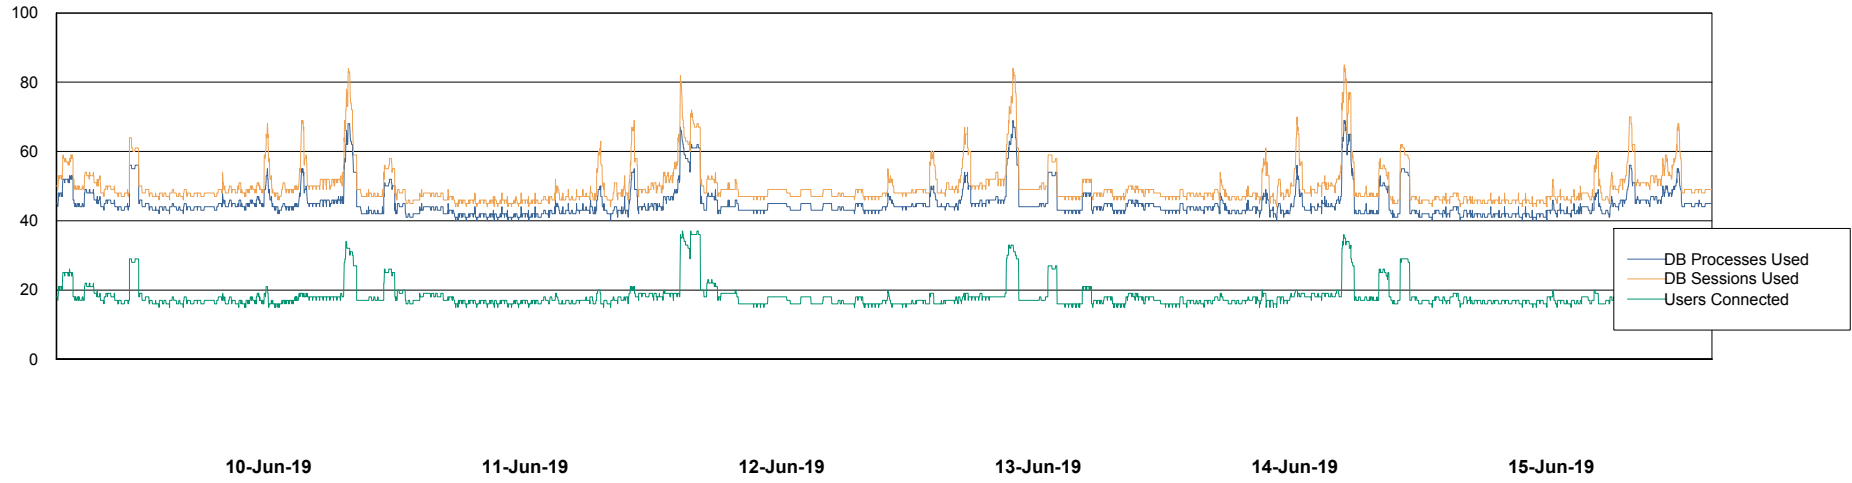

Database Performance LLGDBBI_Production