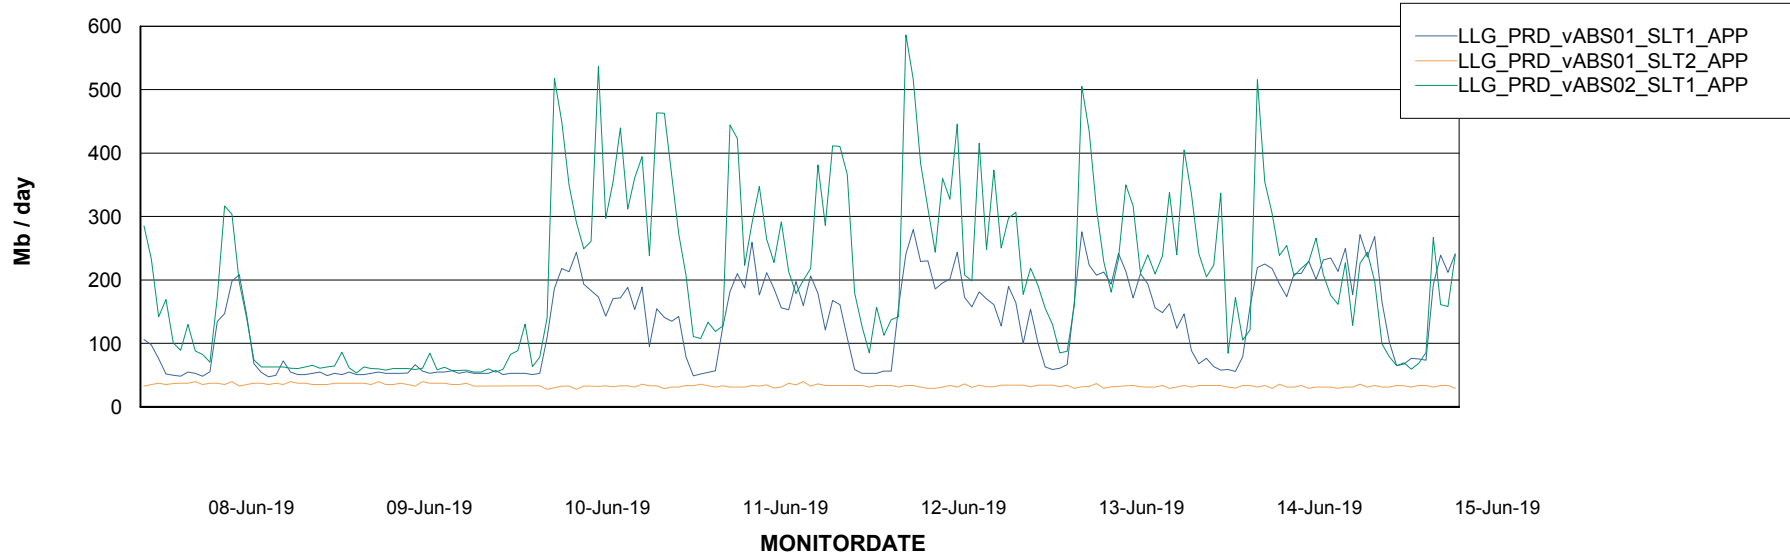

ABSSolute Application Server Services

Avg memory used per ABS Server Service