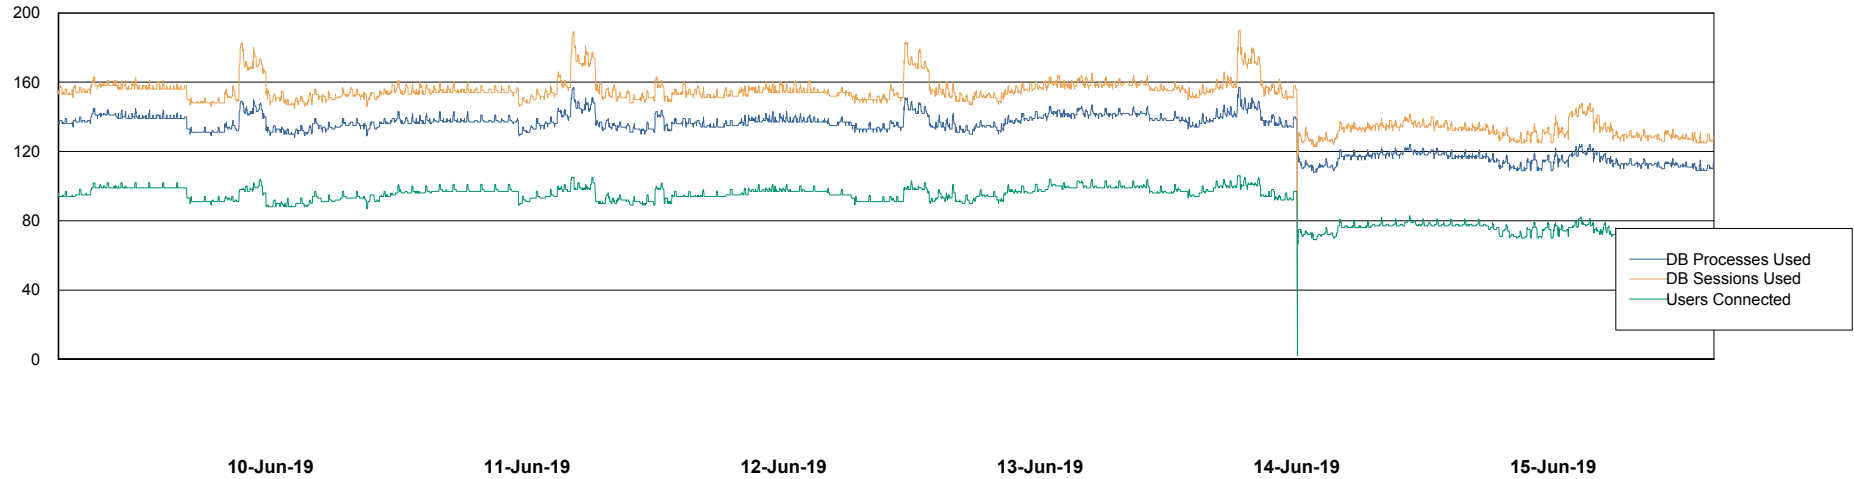

Database Performance LLGDB_Production