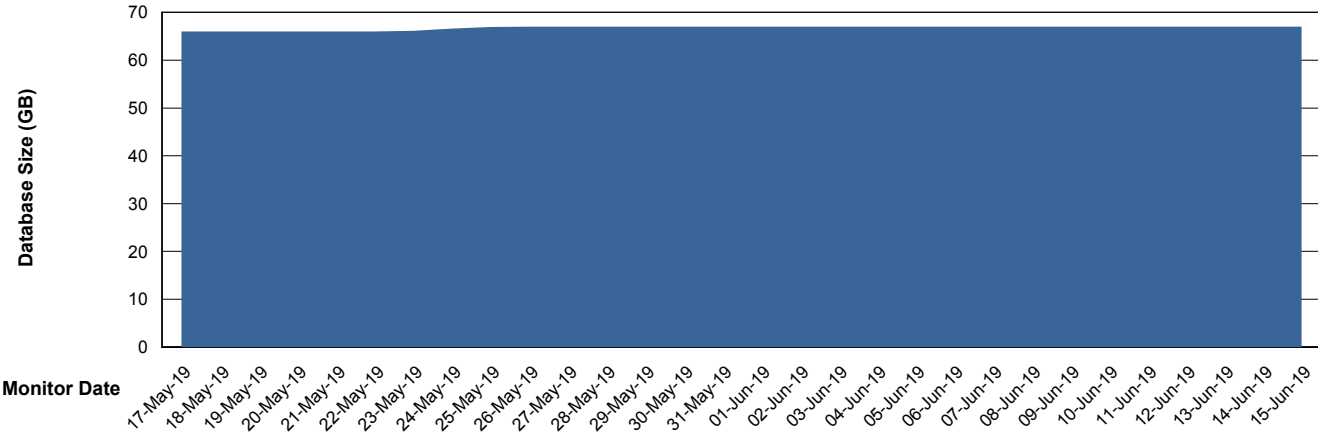

Weekly SLA Customer Report

Customer KLA_Production
Database ID 65

Database Performance KLADB_Production

Weekly SLA Customer Report

Customer KLA_Production
Database ID 65

Database Performance KLADB_Standby

Weekly SLA Customer Report

Customer KLA_Production
 Database ID 65

DATABASE SIZE KLADB_Production

Database growth over last month

Database Tablespace KLADB_Production

Date	Tablespace Name	Filesize (Gb)	Usedsize (Gb)	Percentage free
15-Jun-19	ABSDATA	40	33	18
	INDX	38	30	21
14-Jun-19	ABSDATA	40	33	18
	INDX	38	30	21
13-Jun-19	ABSDATA	40	33	18
	INDX	38	30	21
12-Jun-19	ABSDATA	40	33	18
	INDX	38	30	21
11-Jun-19	ABSDATA	40	33	18
	INDX	38	30	21
10-Jun-19	ABSDATA	40	33	18
	INDX	38	30	21
09-Jun-19	ABSDATA	40	33	18
	INDX	38	30	21