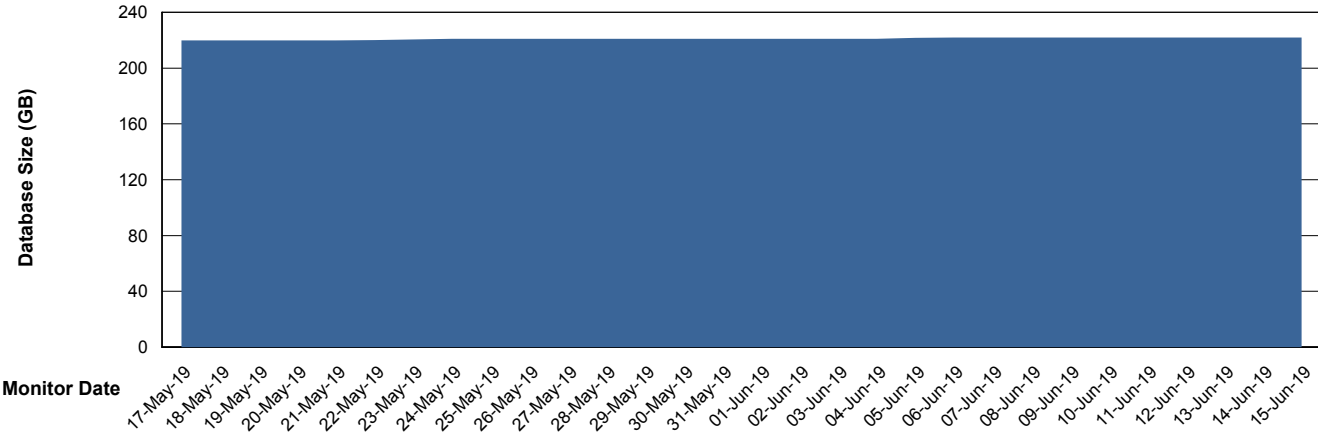

Weekly SLA Customer Report

Customer FIS_Production
Database ID 46

Database Performance FISDB_Production

Weekly SLA Customer Report

Customer FIS_Production
Database ID 46

Database Performance FISDB_Standby

Weekly SLA Customer Report

Customer FIS_Production
 Database ID 46

DATABASE SIZE FISDB_Production

Database growth over last month

Database Tablespace FISDB_Production

| Date | Tablespace Name | Filesize (Gb) | Usedsize (Gb) | Percentage free |
|-----------|-----------------|---------------|---------------|-----------------|
| 15-Jun-19 | ABSDATA | 111 | 90 | 19 |
| | INDX | 150 | 130 | 13 |
| 14-Jun-19 | ABSDATA | 111 | 90 | 19 |
| | INDX | 150 | 130 | 13 |
| 13-Jun-19 | ABSDATA | 111 | 90 | 19 |
| | INDX | 150 | 130 | 13 |
| 12-Jun-19 | ABSDATA | 111 | 90 | 19 |
| | INDX | 150 | 130 | 13 |
| 11-Jun-19 | ABSDATA | 111 | 90 | 19 |
| | INDX | 150 | 130 | 13 |
| 10-Jun-19 | ABSDATA | 111 | 90 | 19 |
| | INDX | 150 | 130 | 13 |
| 09-Jun-19 | ABSDATA | 111 | 90 | 19 |
| | INDX | 150 | 130 | 13 |