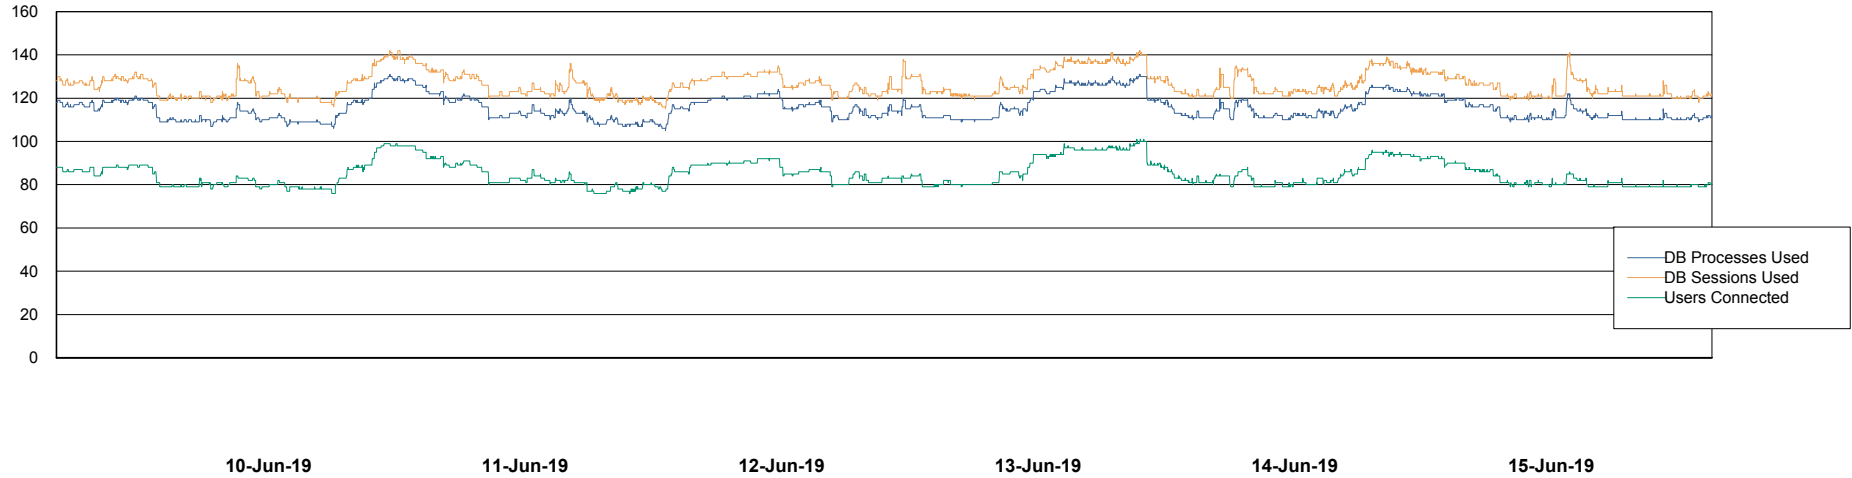

Harddisk Usage FIS_PRD_ORACLE2

| | Free disk space on c: (%) | Total disk space on c: (Gb) | Free disk space on l: (%) | Total disk space on l: (Gb) | Free disk space on o: (%) | Total disk space on o: (Gb) |
|-----------|---------------------------|-----------------------------|---------------------------|-----------------------------|---------------------------|-----------------------------|
| 15-Jun-19 | 67 | 279 | 19 | 279 | 3 | 373 |
| 14-Jun-19 | 67 | 279 | 19 | 279 | 3 | 373 |
| 13-Jun-19 | 67 | 279 | 19 | 279 | 3 | 373 |
| 12-Jun-19 | 67 | 279 | 19 | 279 | 3 | 373 |
| 11-Jun-19 | 67 | 279 | 19 | 279 | 3 | 373 |
| 10-Jun-19 | 67 | 279 | 19 | 279 | 3 | 373 |
| 09-Jun-19 | 67 | 279 | 19 | 279 | 3 | 373 |

Weekly SLA Customer Report

Customer FIS_Production
Database ID 46

Database Performance FISDB_Production

Weekly SLA Customer Report

Customer FIS_Production
Database ID 46

Database Performance FISDB_Standby

Weekly SLA Customer Report