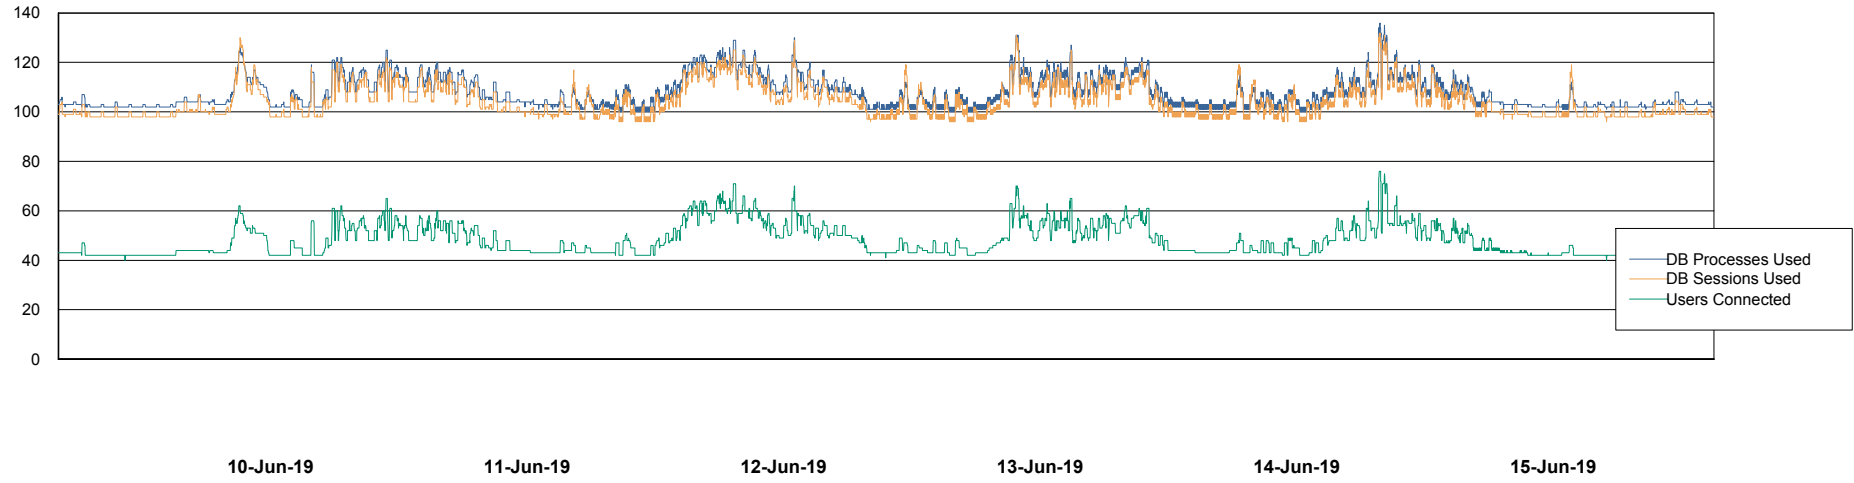

Database Performance ELJDB_Production