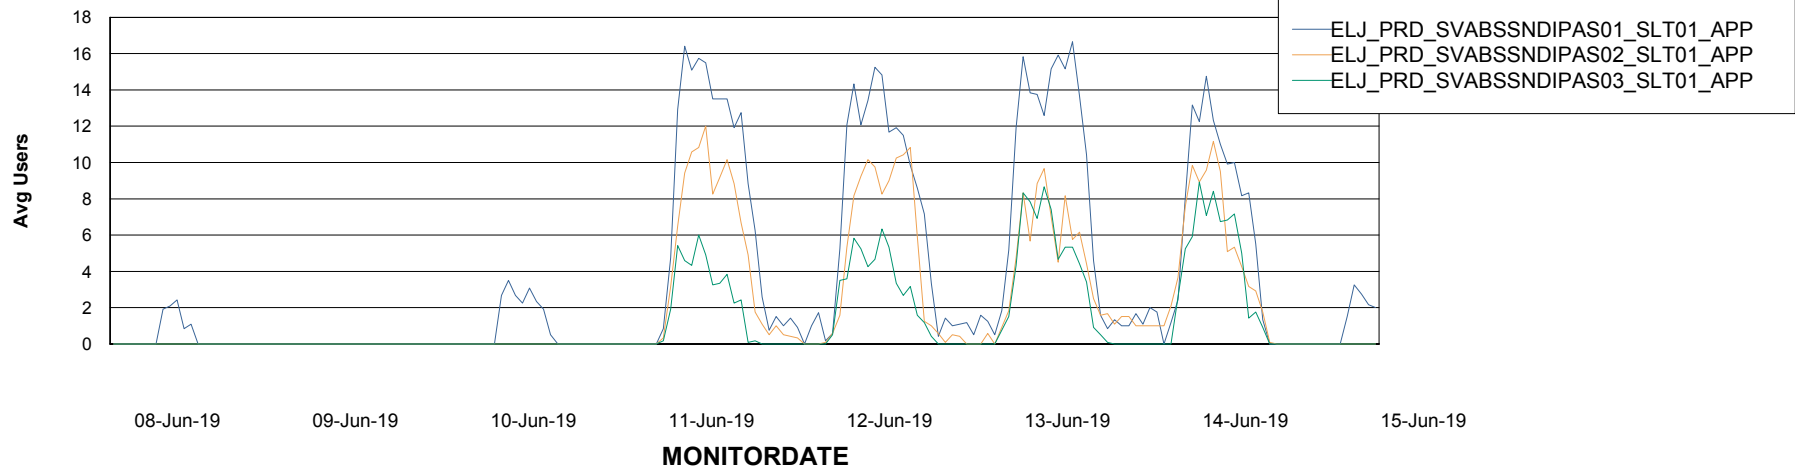

Weekly SLA Customer Report

Customer ELJ Production
Database ID 72

ABSSolute Application Server Services

Avg memory used per ABS Server Service

Avg users per day per ABS server

Weekly SLA Customer Report

Customer ELJ Production
Database ID 72