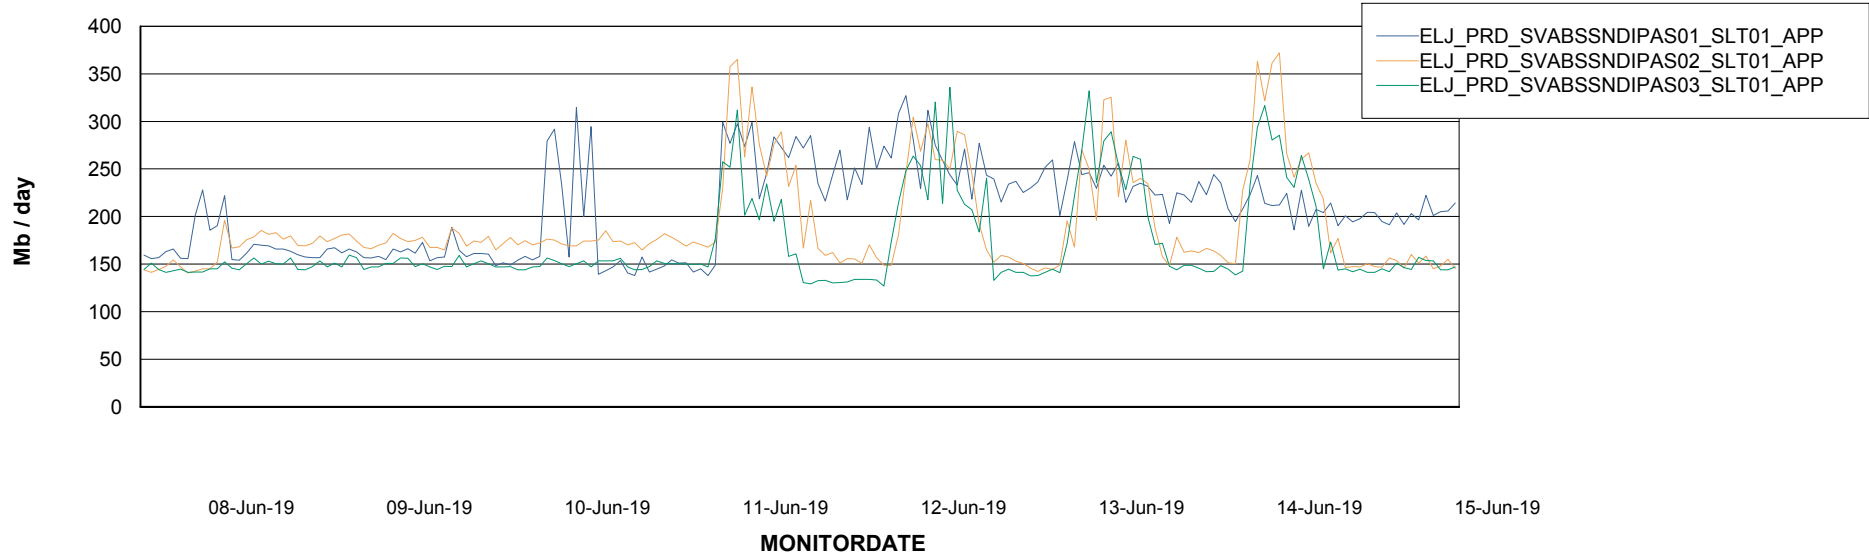

ABSSolute Application Server Services

Avg memory used per ABS Server Service