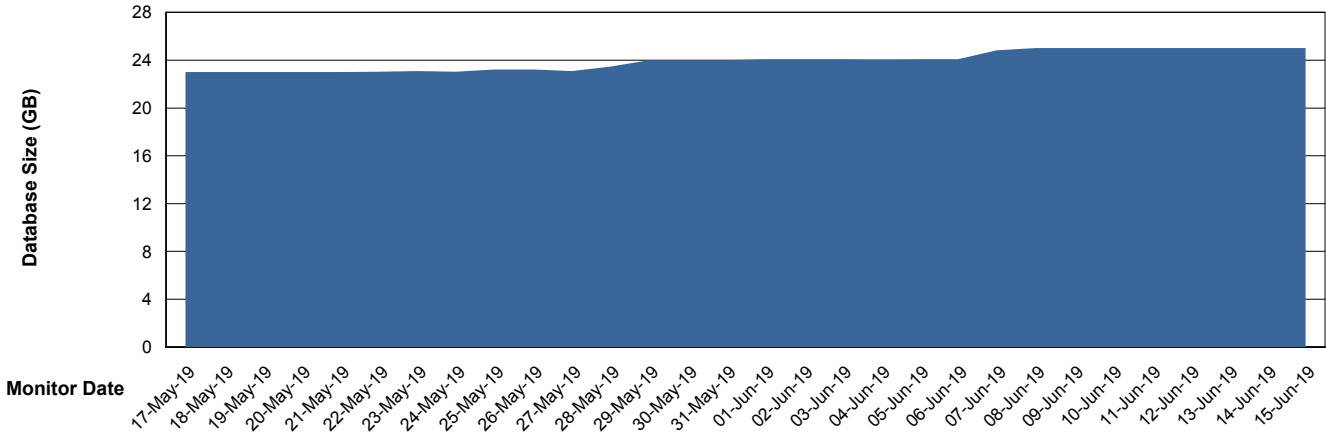

Weekly SLA Customer Report

Customer ELJ Production
Database ID 72

Database Performance ELJDB_Production

Weekly SLA Customer Report

Customer ELJ Production
Database ID 72

Database Performance ELJDB_Standby

Weekly SLA Customer Report

Customer ELJ Production
 Database ID 72

DATABASE SIZE ELJDB_Production

Database growth over last month

Database Tablespace ELJDB_Production

Date	Tablespace Name	Filesize (Gb)	Usedsize (Gb)	Percentage free
15-Jun-19	ABSDATA	24	21	13
	INDX	4	2	50
14-Jun-19	ABSDATA	24	21	13
	INDX	4	2	50
13-Jun-19	ABSDATA	24	21	13
	INDX	4	2	50
12-Jun-19	ABSDATA	24	21	13
	INDX	4	2	50
11-Jun-19	ABSDATA	24	21	13
	INDX	4	2	50
10-Jun-19	ABSDATA	24	20	17
	INDX	4	2	50
09-Jun-19	ABSDATA	24	20	17
	INDX	4	2	50