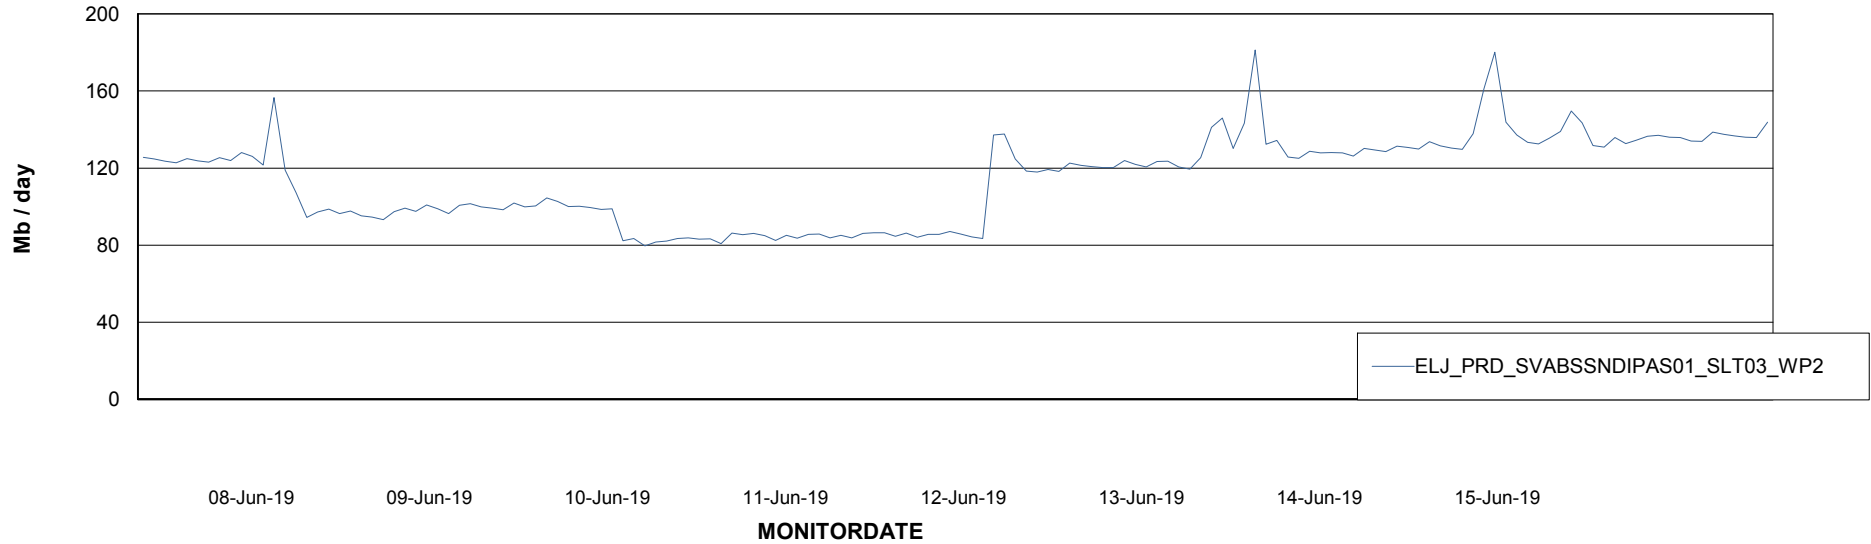

ABSSolute Application ReportServer Services

Avg memory used per ReportServer Service

Weekly SLA Customer Report

Customer ELJ Production
Database ID 72

ABSSolute Web Component Services

Avg memory used per ABS Web component