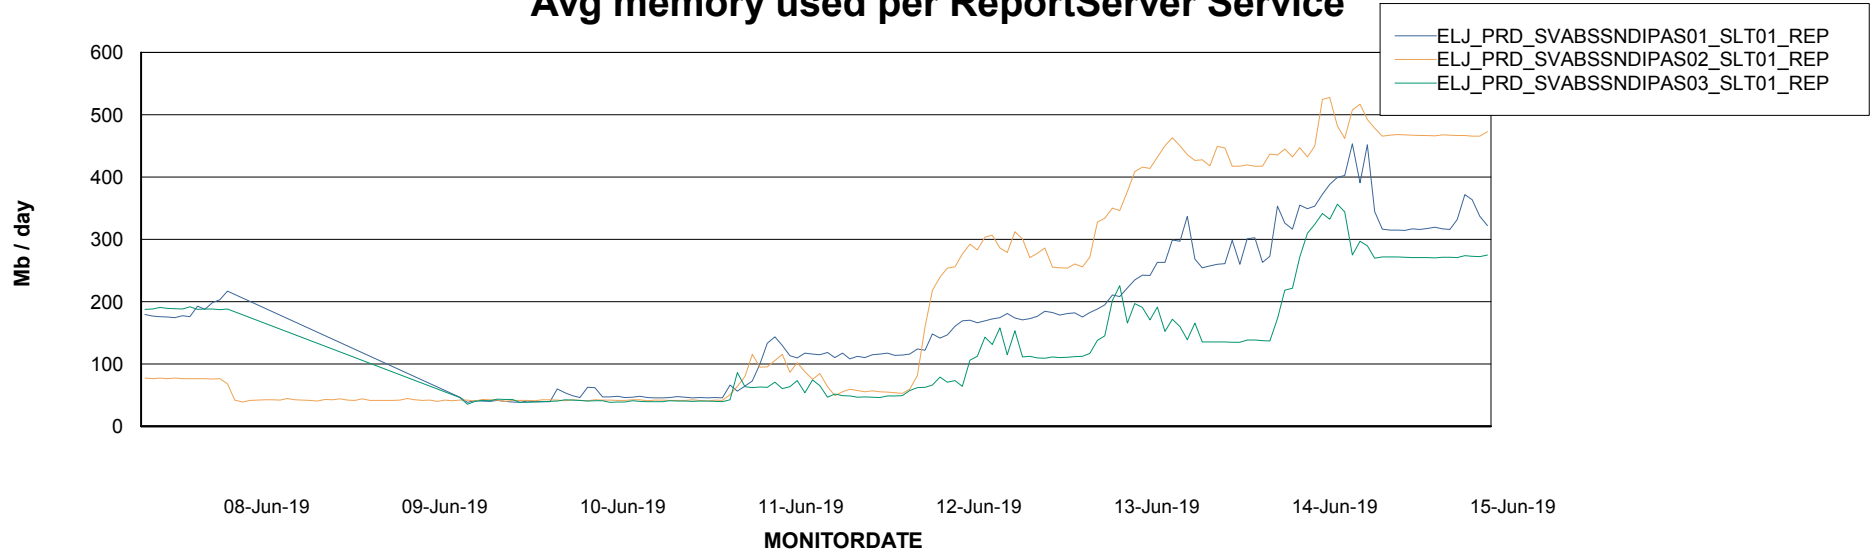

ABSSolute Application ReportServer Services

Avg memory used per ReportServer Service