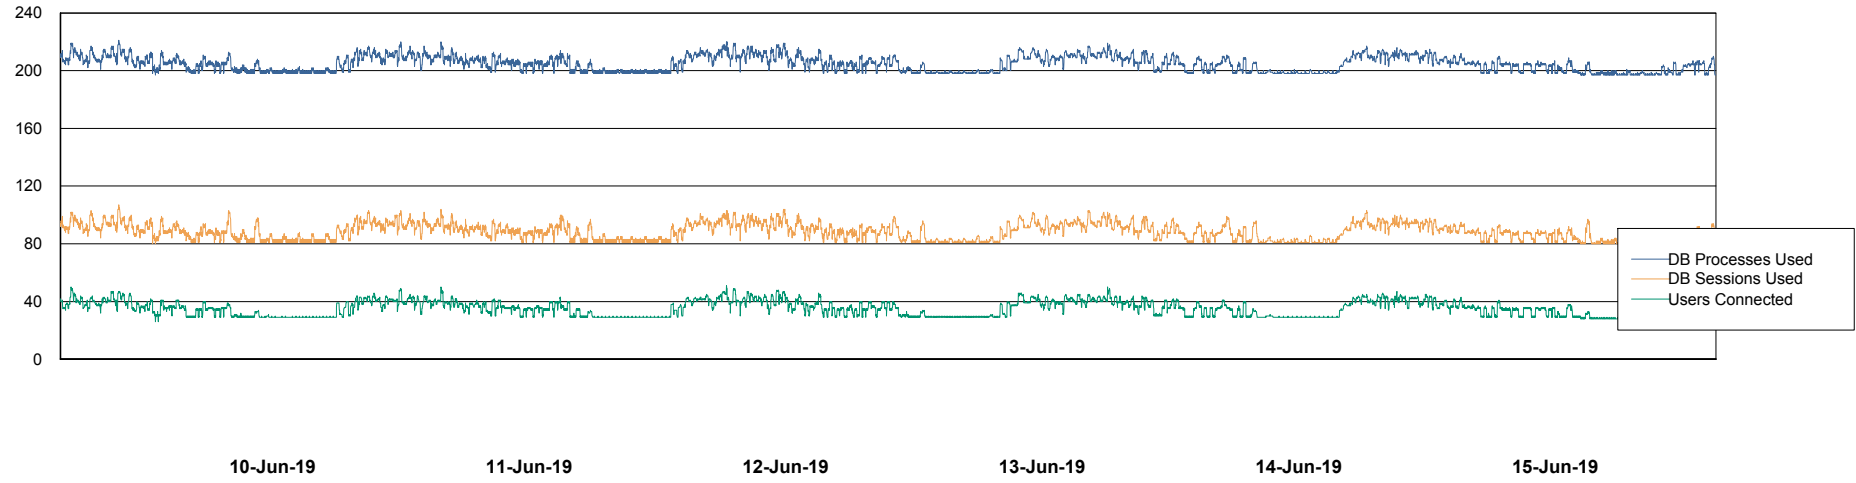

Weekly SLA Customer Report

Customer ECL Production
Database ID 77

Harddisk Usage ECL_PRD_ECL-ABS-WEB

	Free disk space on c: (%)	Total disk space on c: (Gb)
15-Jun-19	80	127
14-Jun-19	80	127
13-Jun-19	80	127
12-Jun-19	80	127
11-Jun-19	81	127
10-Jun-19	81	127
09-Jun-19	81	127

Weekly SLA Customer Report

Customer ECL Production
Database ID 77

Database Performance ECLDB_Production

Weekly SLA Customer Report

Customer ECL Production
Database ID 77

Database Performance ECLDB_Standby

Weekly SLA Customer Report