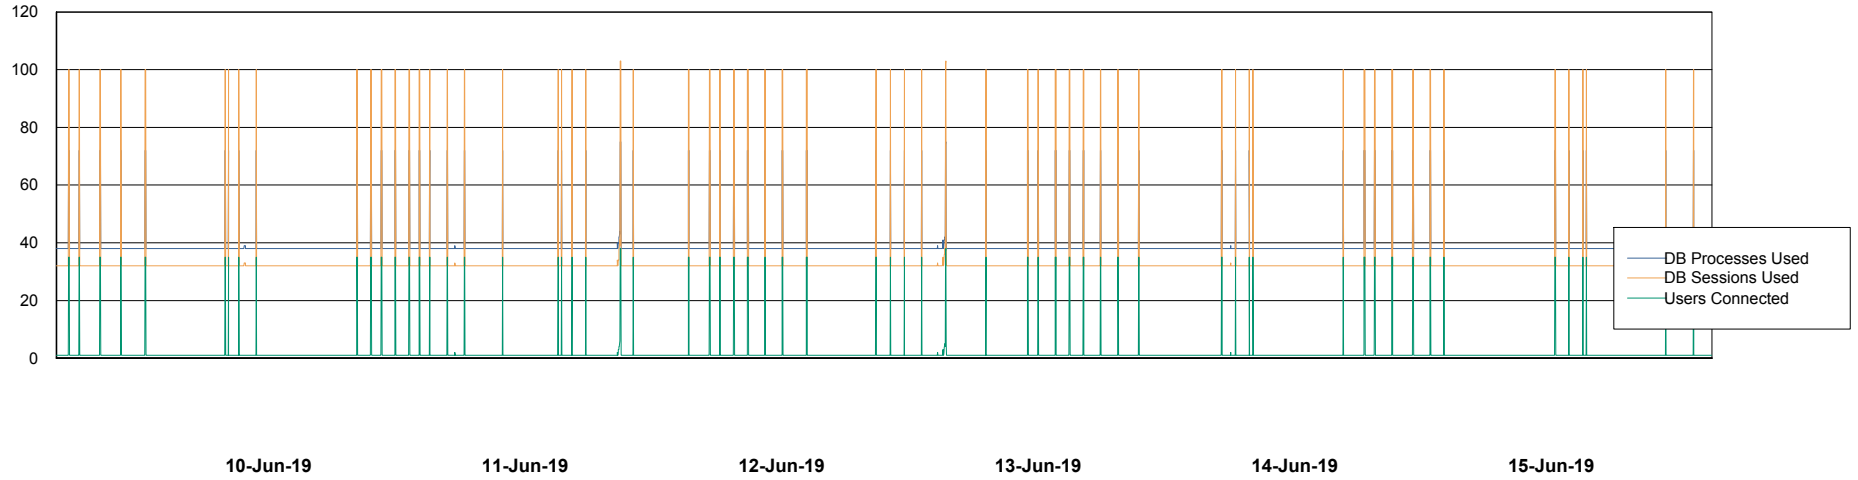

Weekly SLA Customer Report

Customer ECL Production
Database ID 77

Database Performance ECLDB_Production

Weekly SLA Customer Report

Customer ECL Production
Database ID 77

Database Performance ECLDB_Standby

Weekly SLA Customer Report