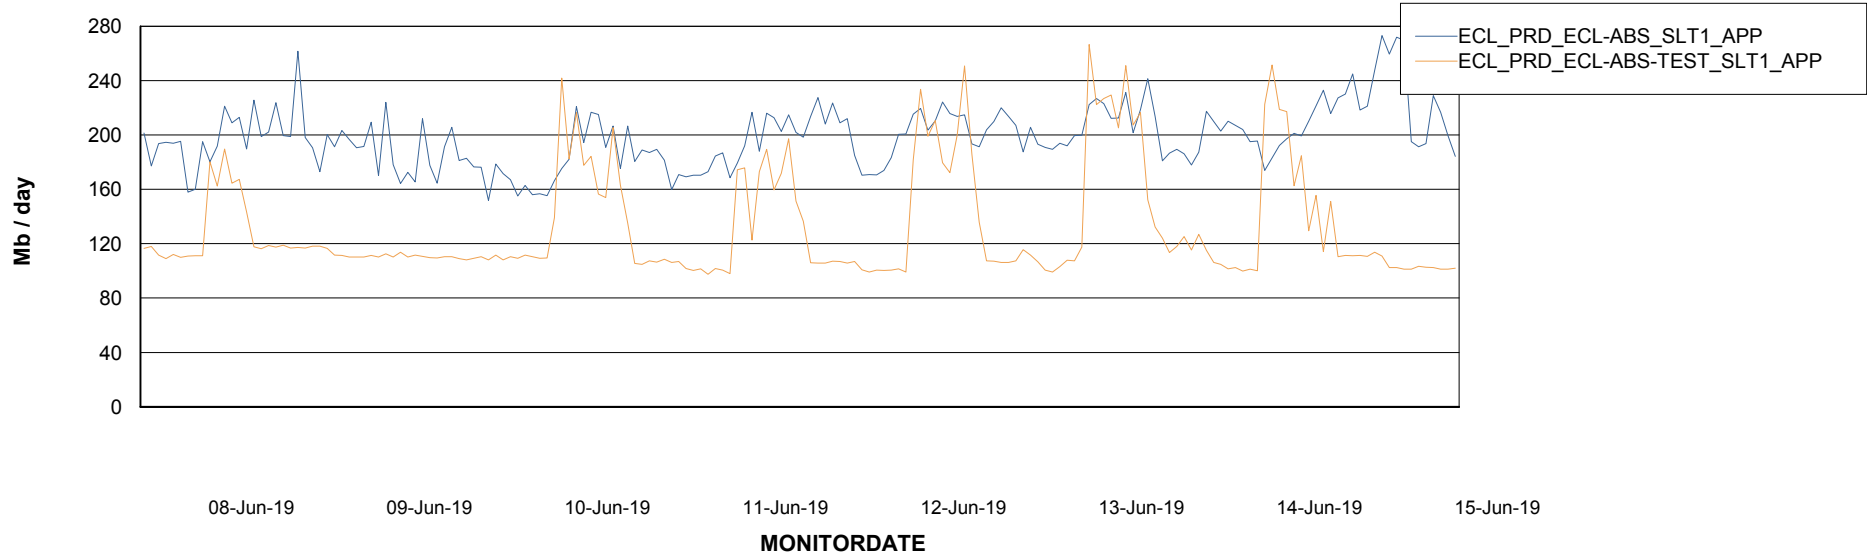

ABSSolute Application Server Services

Avg memory used per ABS Server Service