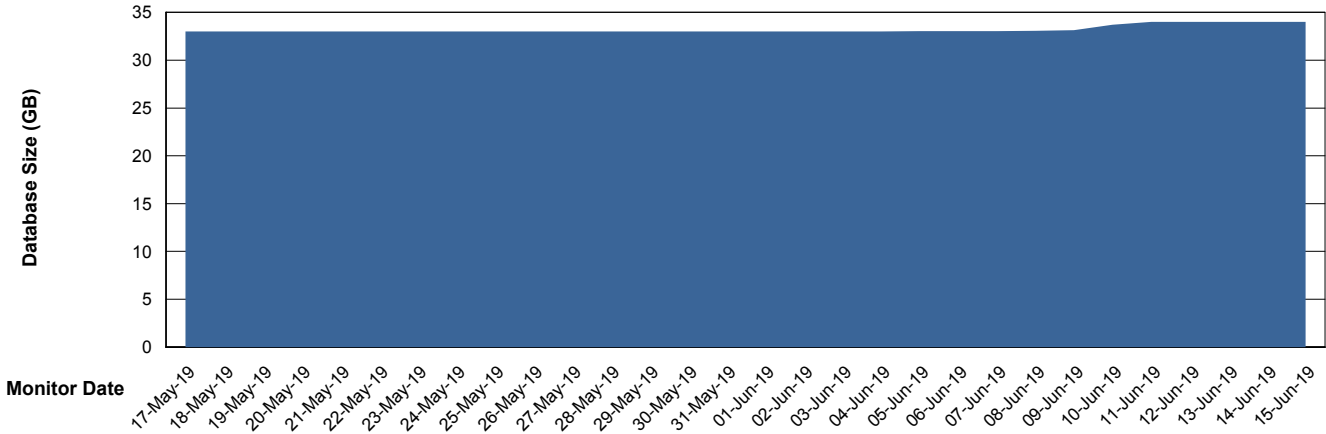

Weekly SLA Customer Report

Customer ECL Production
Database ID 77

Harddisk Usage ECL_PRD_ECL-ABS-WEB

	Free disk space on c: (%)	Total disk space on c: (Gb)
15-Jun-19	80	127
14-Jun-19	80	127
13-Jun-19	80	127
12-Jun-19	80	127
11-Jun-19	81	127
10-Jun-19	81	127
09-Jun-19	81	127

Weekly SLA Customer Report

Customer ECL Production
Database ID 77

Database Performance ECLDB_Production

Weekly SLA Customer Report

Customer ECL Production
Database ID 77

Database Performance ECLDB_Standby

Weekly SLA Customer Report

Customer ECL Production
 Database ID 77

DATABASE SIZE ECLDB_Production

Database growth over last month

Database Tablespace ECLDB_Production

Date	Tablespace Name	Filesize (Gb)	Usedsize (Gb)	Percentage free
15-Jun-19	ABSDATA	37	30	19
	INDX	8	1	88
14-Jun-19	ABSDATA	37	30	19
	INDX	8	1	88
13-Jun-19	ABSDATA	37	30	19
	INDX	8	1	88
12-Jun-19	ABSDATA	37	30	19
	INDX	8	1	88
11-Jun-19	ABSDATA	37	30	19
	INDX	8	1	88
10-Jun-19	ABSDATA	37	30	19
	INDX	8	1	88
09-Jun-19	ABSDATA	37	30	19
	INDX	8	1	88