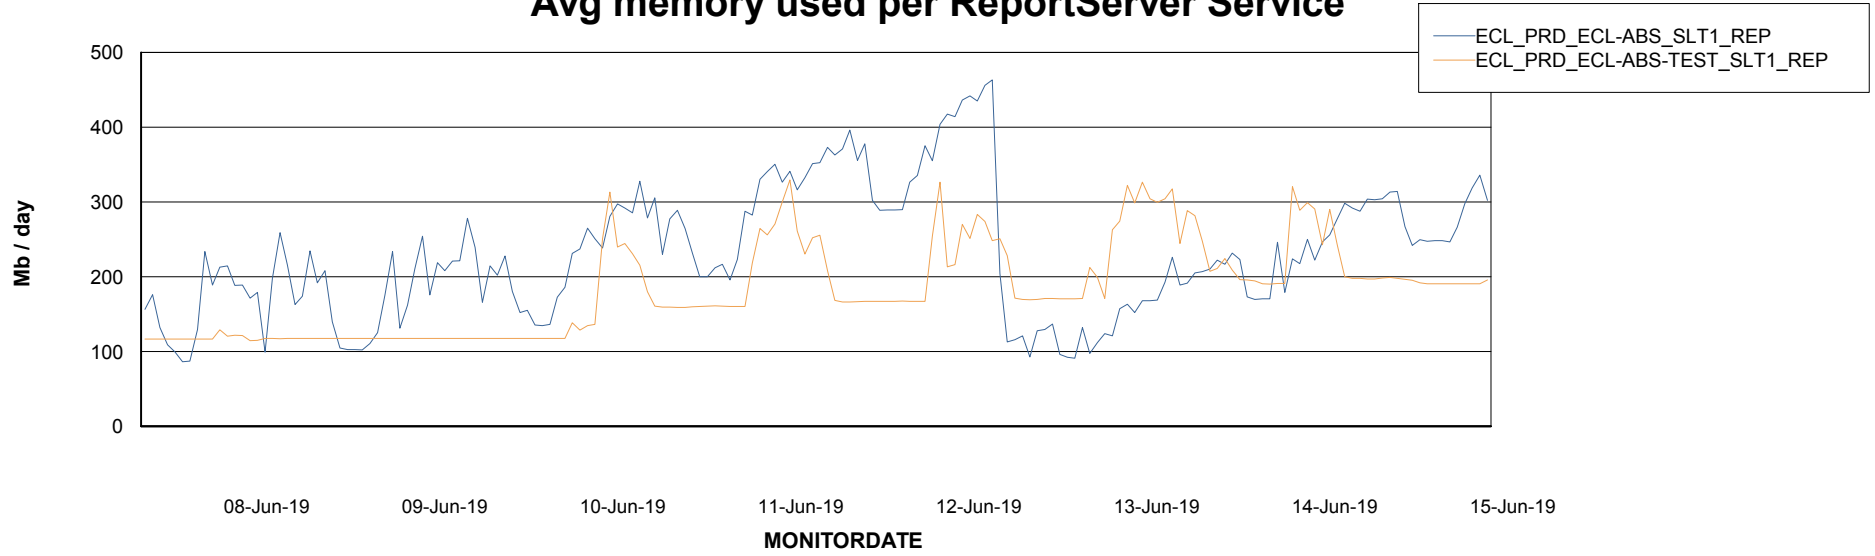

Avg memory used per ABS Server Service

Avg users per day per ABS server

Weekly SLA Customer Report

Customer ECL Production
Database ID 77

ABSSolute Application ReportServer Services

Avg memory used per ReportServer Service