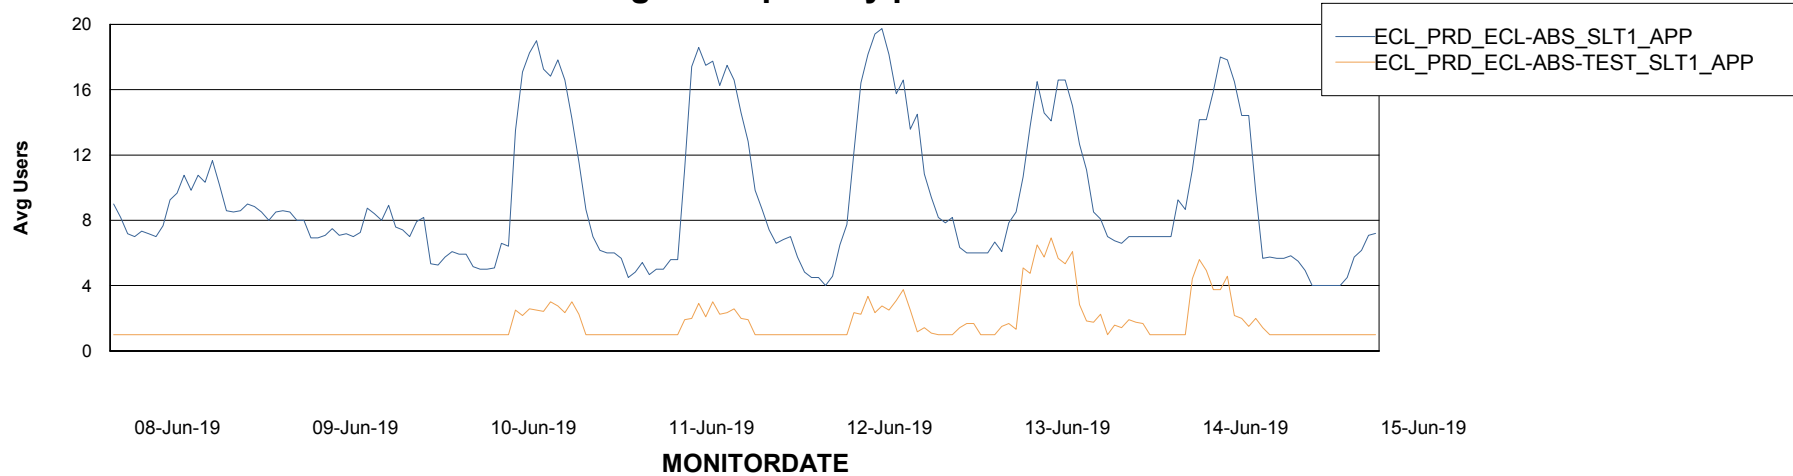

Avg users per day per ABS server