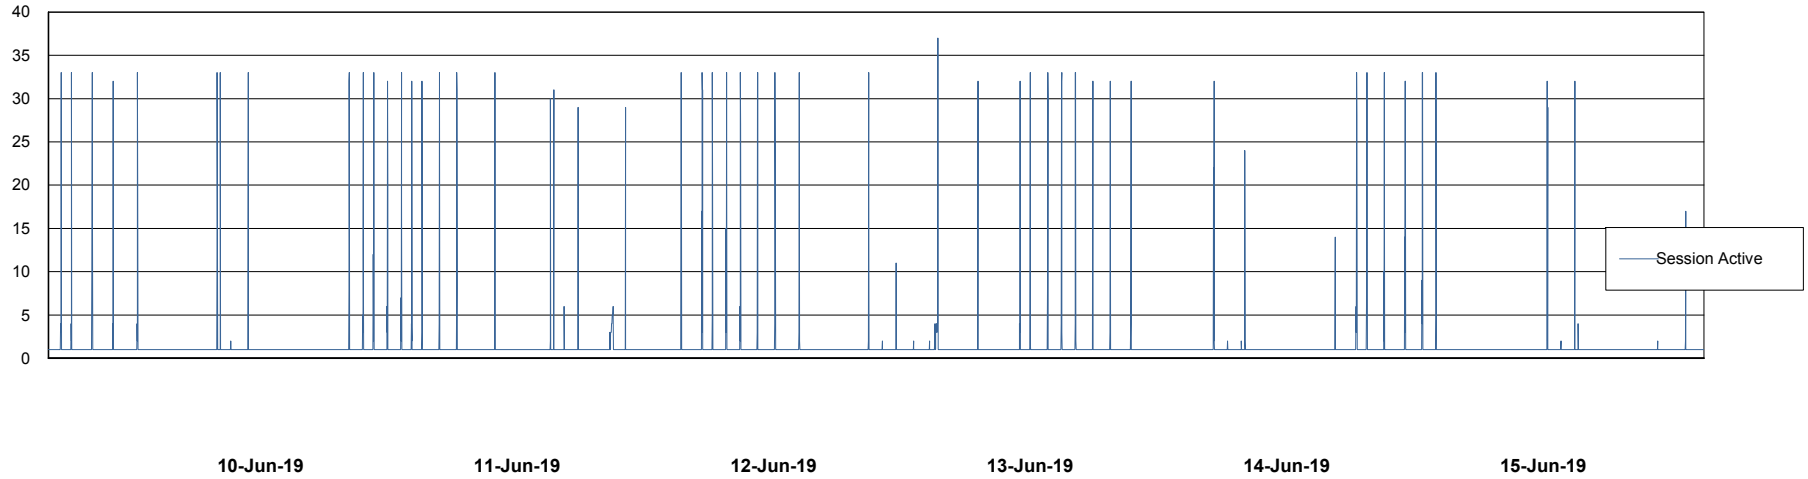

Weekly SLA Customer Report

Customer ECL Production
Database ID 77

Database Performance ECLDB_Production

Weekly SLA Customer Report

Customer ECL Production
Database ID 77

Database Performance ECLDB_Standby

Weekly SLA Customer Report

Customer ECL Production
 Database ID 77

DATABASE SIZE ECLDB_Production

Database growth over last month

Database Tablespace ECLDB_Production

Date	Tablespace Name	Filesize (Gb)	Usedsize (Gb)	Percentage free
15-Jun-19	ABSDATA	37	30	19
	INDX	8	1	88
14-Jun-19	ABSDATA	37	30	19
	INDX	8	1	88
13-Jun-19	ABSDATA	37	30	19
	INDX	8	1	88
12-Jun-19	ABSDATA	37	30	19
	INDX	8	1	88
11-Jun-19	ABSDATA	37	30	19
	INDX	8	1	88
10-Jun-19	ABSDATA	37	30	19
	INDX	8	1	88
09-Jun-19	ABSDATA	37	30	19
	INDX	8	1	88