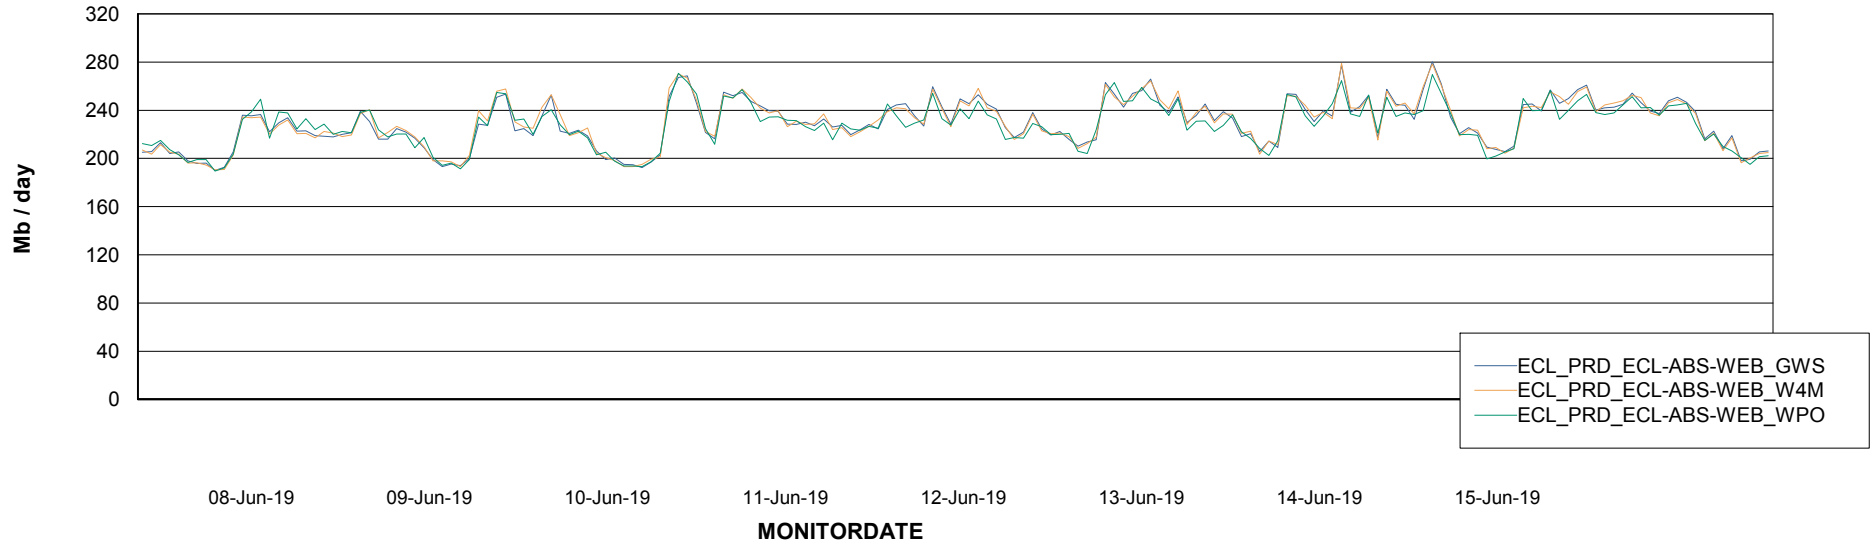

ABSSolute Web Component Services

Avg memory used per ABS Web component