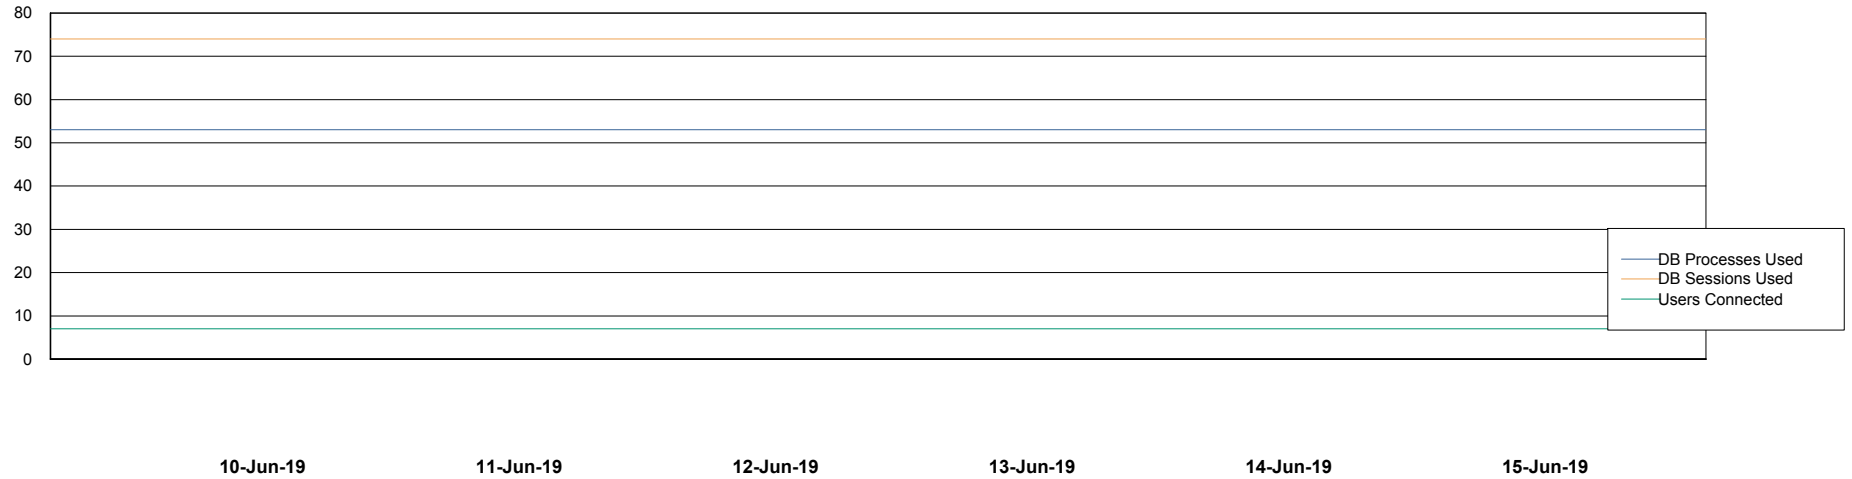

Weekly SLA Customer Report

Customer DFD Production
Database ID 39

Database Performance DFDDB_Production

Weekly SLA Customer Report

Customer DFD Production
Database ID 39

Database Performance DFDDB_Standby

Weekly SLA Customer Report