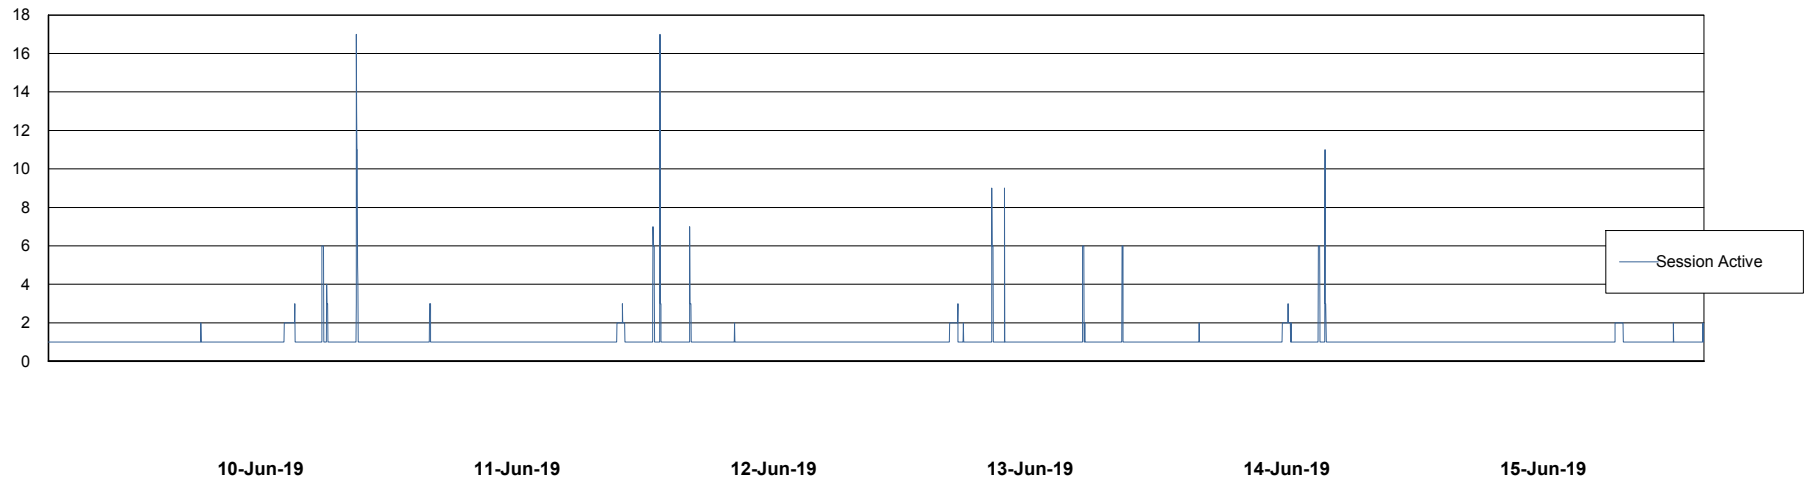

Database Performance DFDDDBI_Production