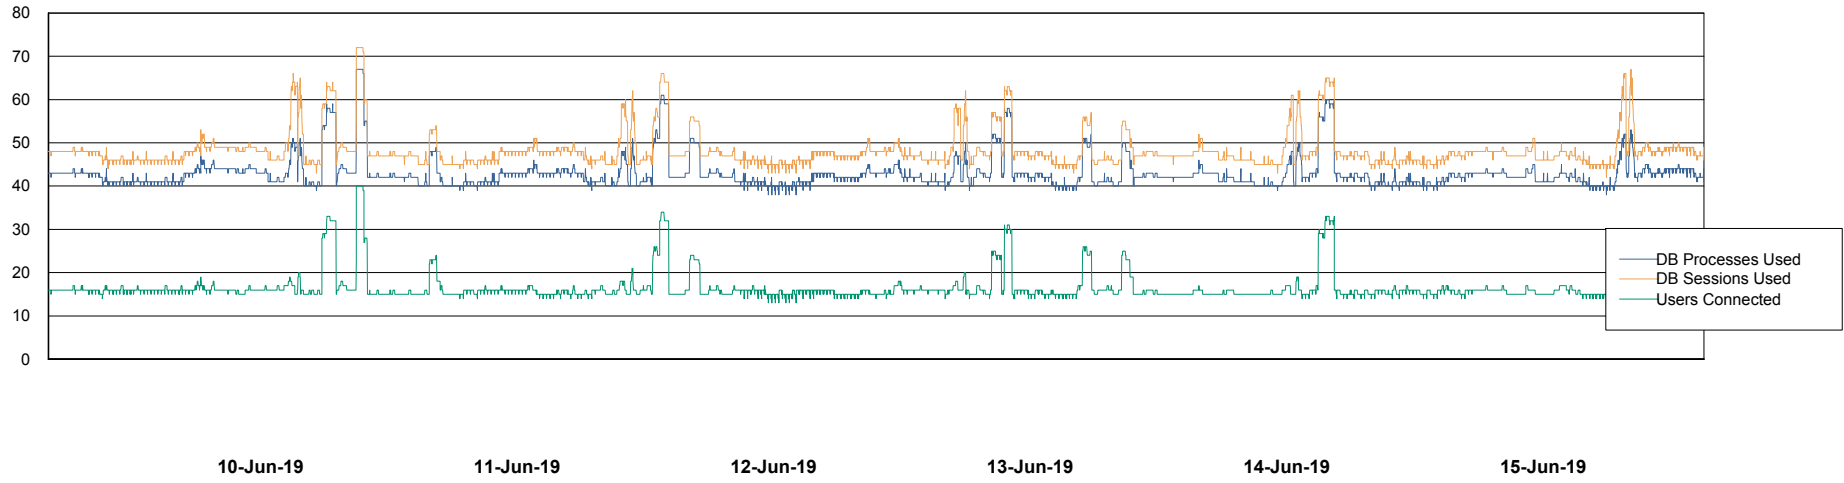

Database Performance DFDDDBI_Production