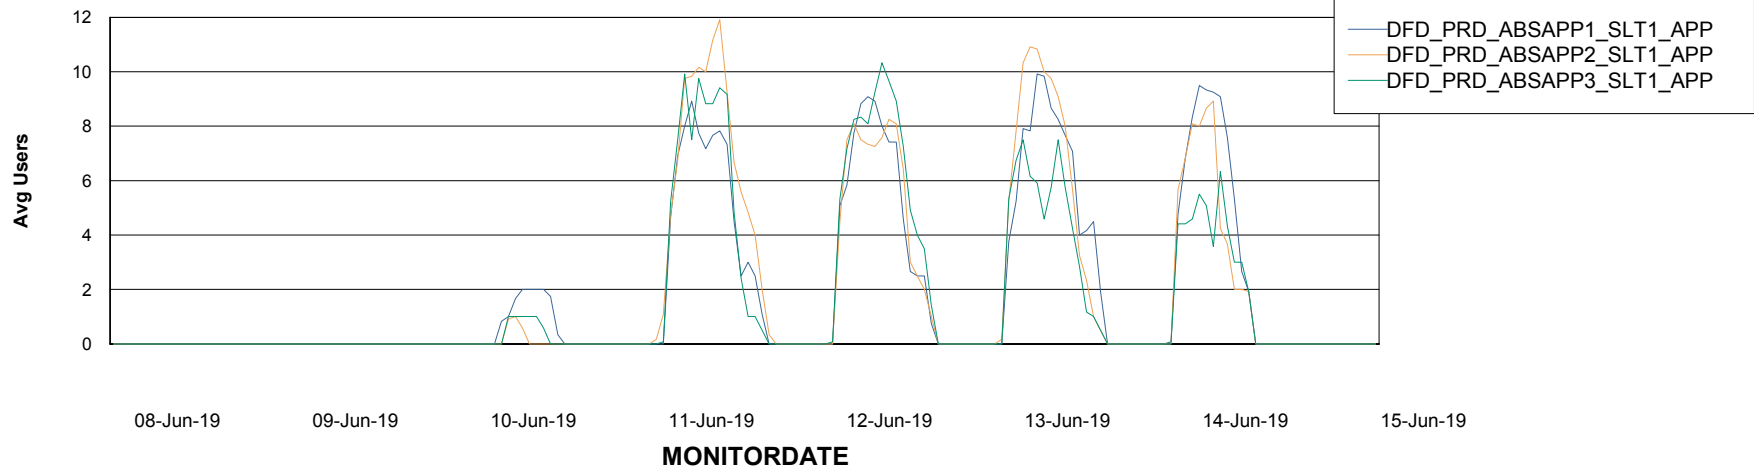

Avg users per day per ABS server