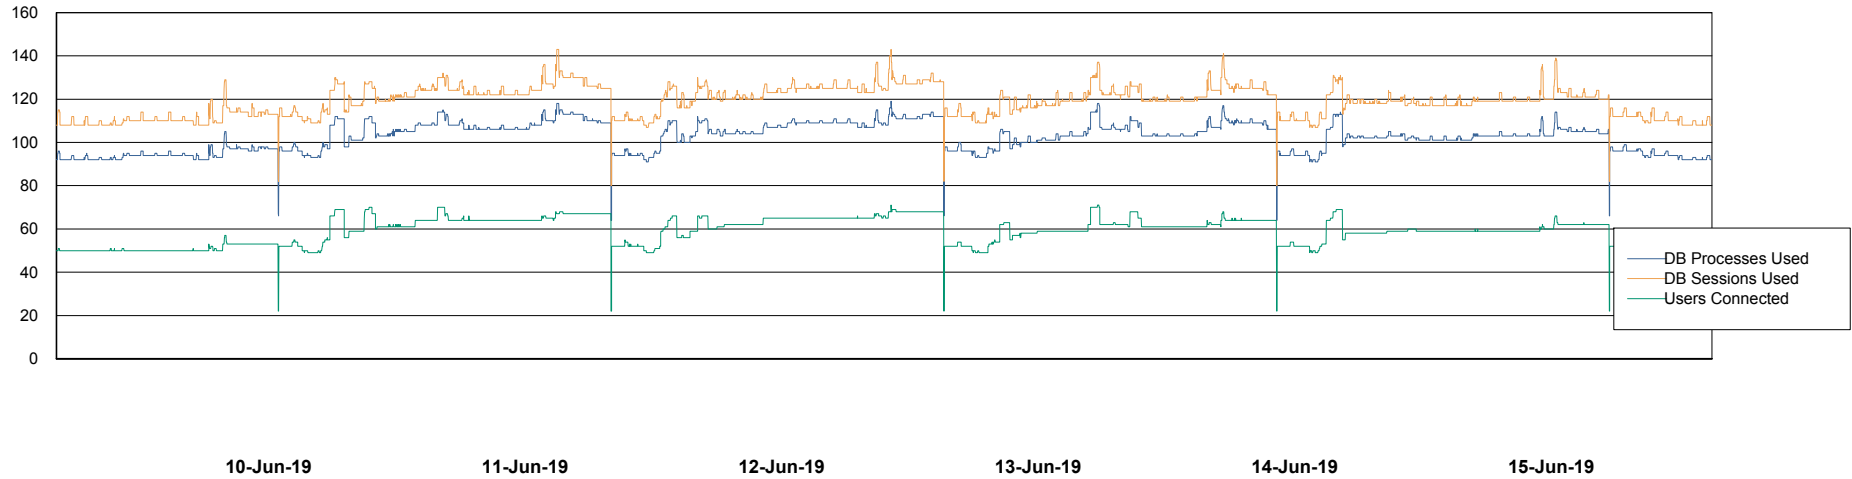

Harddisk Usage DFD_PRD_ORACLE2

	Free disk space on c: (%)	Total disk space on c: (Gb)	Free disk space on d: (%)	Total disk space on d: (Gb)	Free disk space on e: (%)	Total disk space on e: (Gb)	Free disk space on f: (%)	Total disk space on f: (Gb)
15-Jun-19	45	78	70	479	24	800	61	800
14-Jun-19	45	78	70	479	24	800	61	800
13-Jun-19	45	78	70	479	24	800	61	800
12-Jun-19	45	78	70	479	24	800	61	800
11-Jun-19	45	78	70	479	24	800	61	800
10-Jun-19	45	78	70	479	25	800	61	800
09-Jun-19	45	78	70	479	25	800	61	800

Weekly SLA Customer Report

Customer DFD Production
Database ID 39

Database Performance DFDDB_Production

Weekly SLA Customer Report

Customer DFD Production
Database ID 39

Database Performance DFDDB_Standby

Weekly SLA Customer Report