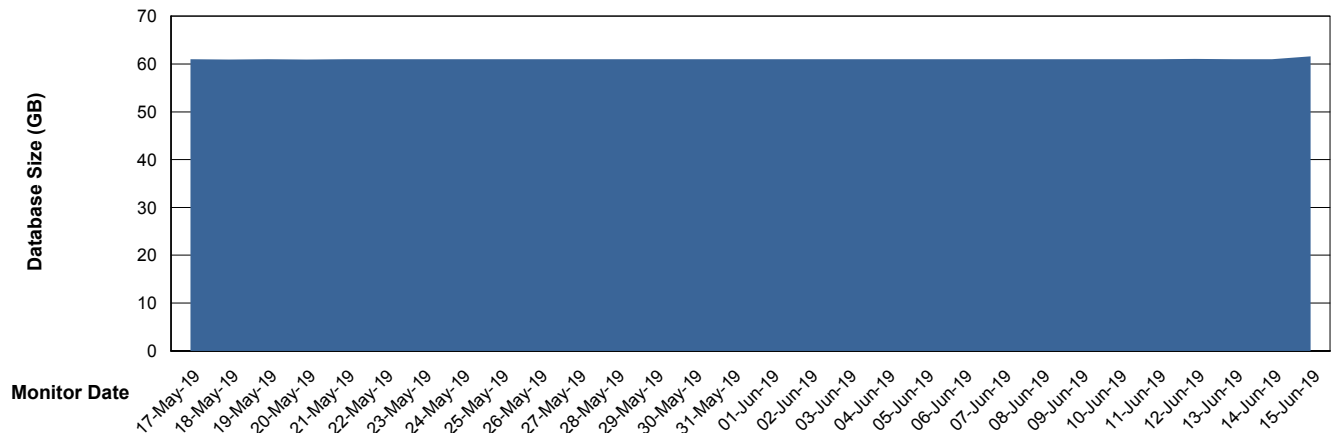

DATABASE SIZE DFDDDBI_Production

Database growth over last month