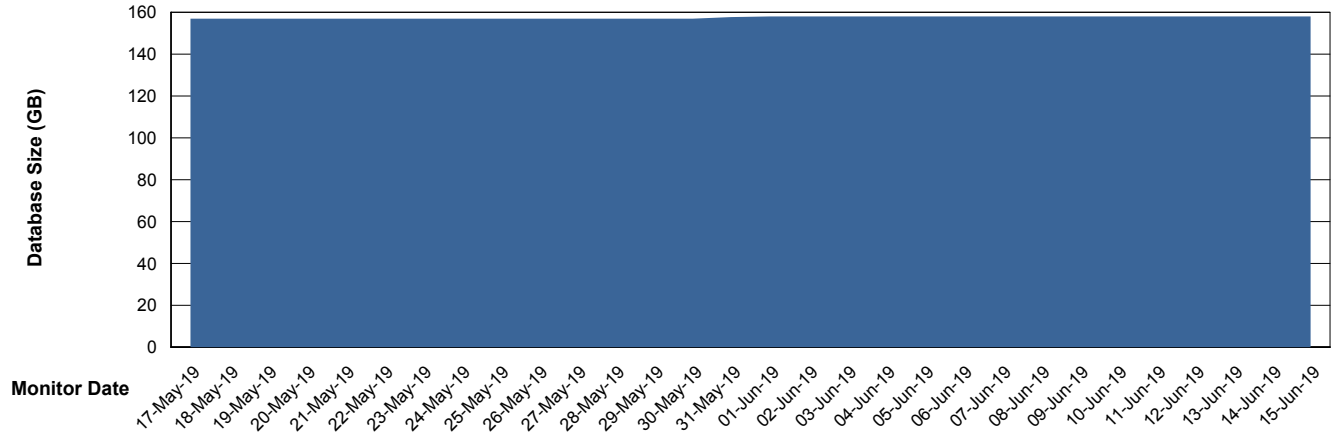

Weekly SLA Customer Report

Customer DFD Production
Database ID 39

Database Performance DFDDB_Production

Weekly SLA Customer Report

Customer DFD Production
Database ID 39

Database Performance DFDDB_Standby

Weekly SLA Customer Report

Customer DFD Production
Database ID 39

Database Performance DFDDDBI_Production

Weekly SLA Customer Report

Customer DFD Production
Database ID 39

DATABASE SIZE DFDDDB_Production

Database growth over last month