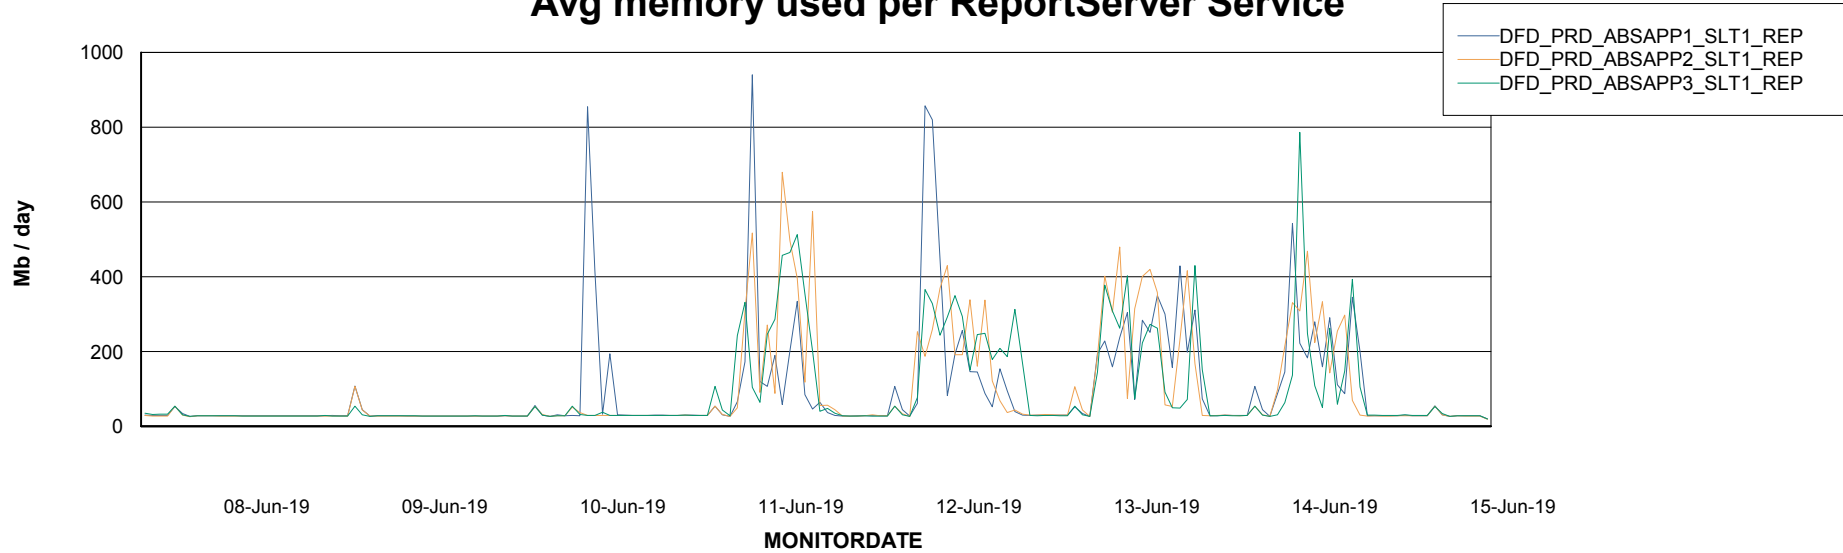

Avg users per day per ABS server

Weekly SLA Customer Report

Customer DFD Production
Database ID 39

ABSSolute Application ReportServer Services

Avg memory used per ReportServer Service

Disaster per ABS component