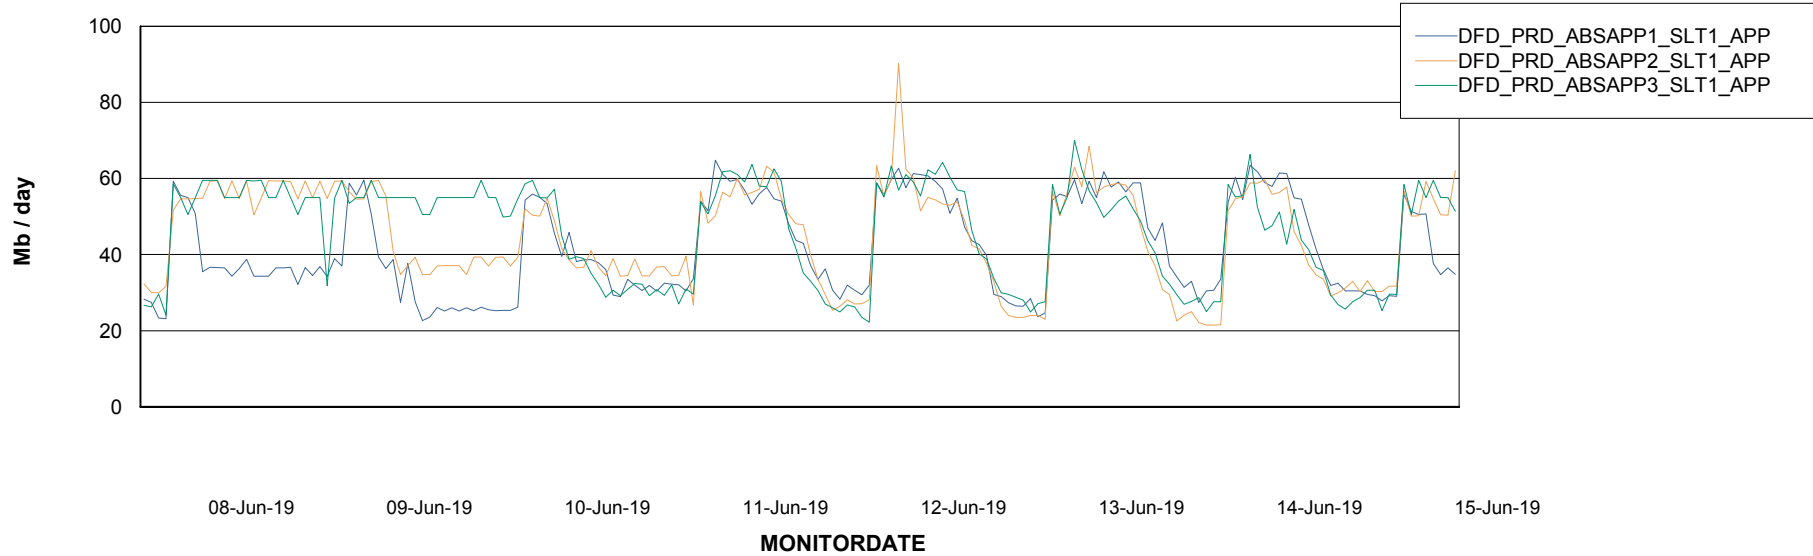

Standby Database Health DFD Production

Recovery lag for last 7 days

Weekly SLA Customer Report

Customer DFD Production
Database ID 39

ABSSolute Application Server Services

Avg memory used per ABS Server Service