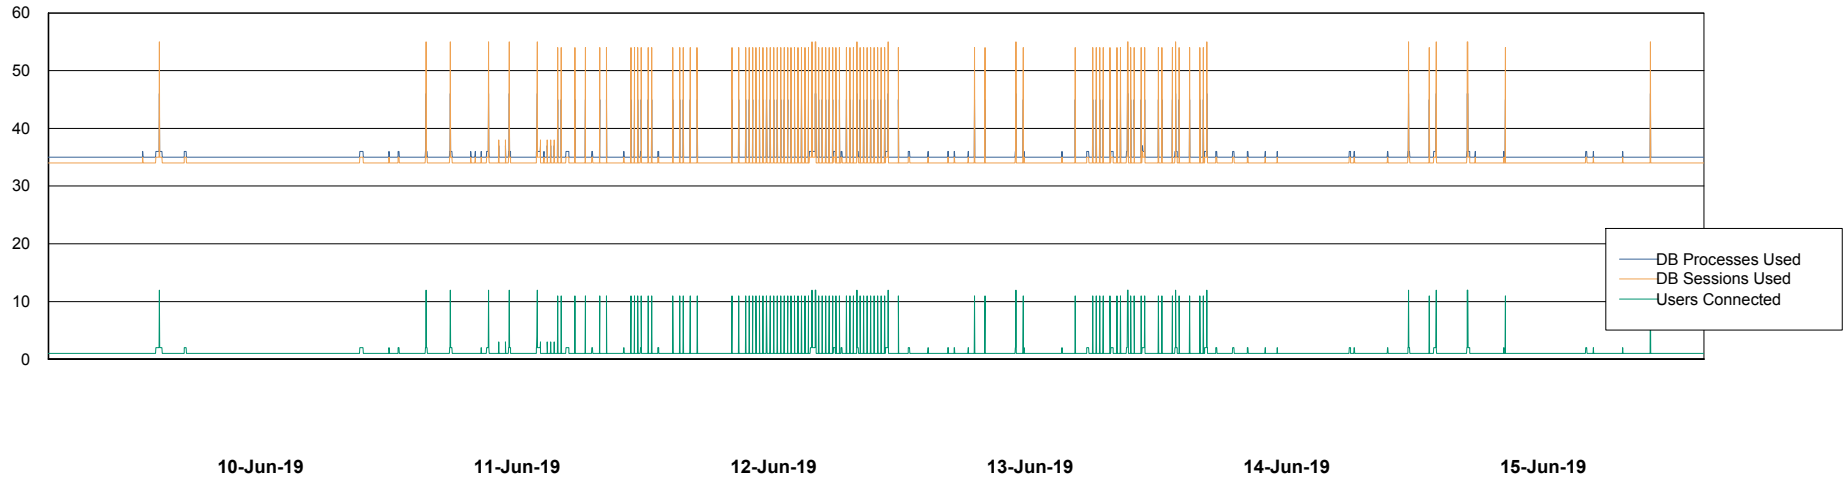

Weekly SLA Customer Report

Customer CUS Production
Database ID 84

Database Performance CUS_ProdDB_Primary

Weekly SLA Customer Report

Customer CUS Production
Database ID 84

Database Performance CUS_ProdDB_Standby