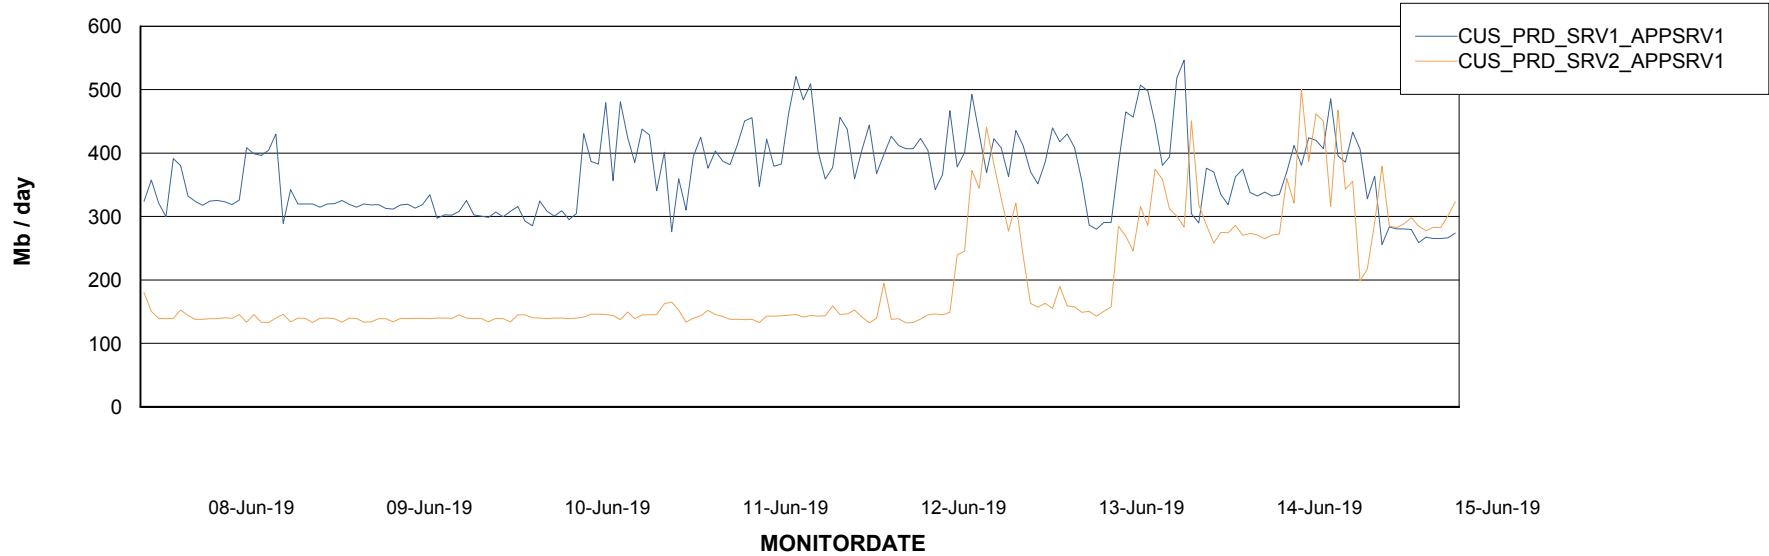

ABSSolute Application Server Services

Avg memory used per ABS Server Service