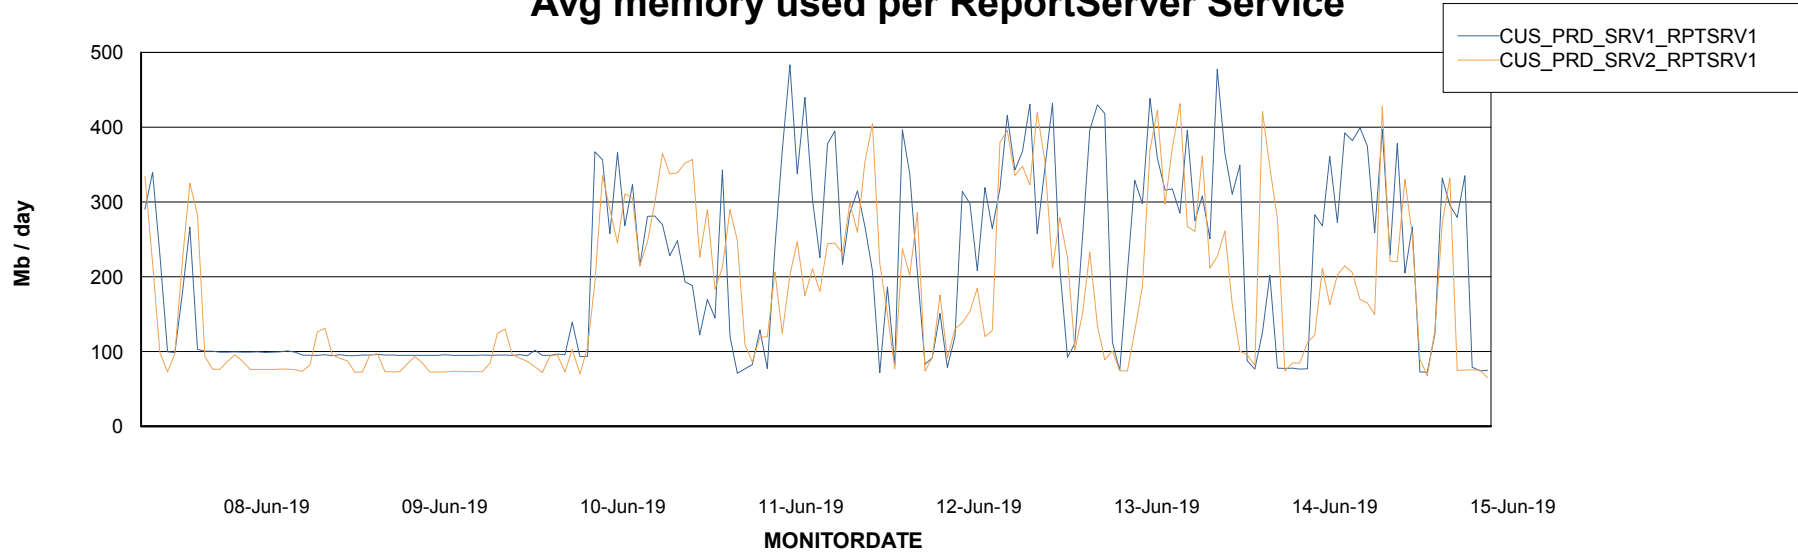

Avg memory used per ABS Server Service

Avg users per day per ABS server

Weekly SLA Customer Report

Customer CUS Production
Database ID 84

ABSSolute Web Component Services

Avg memory used per ReportServer Service