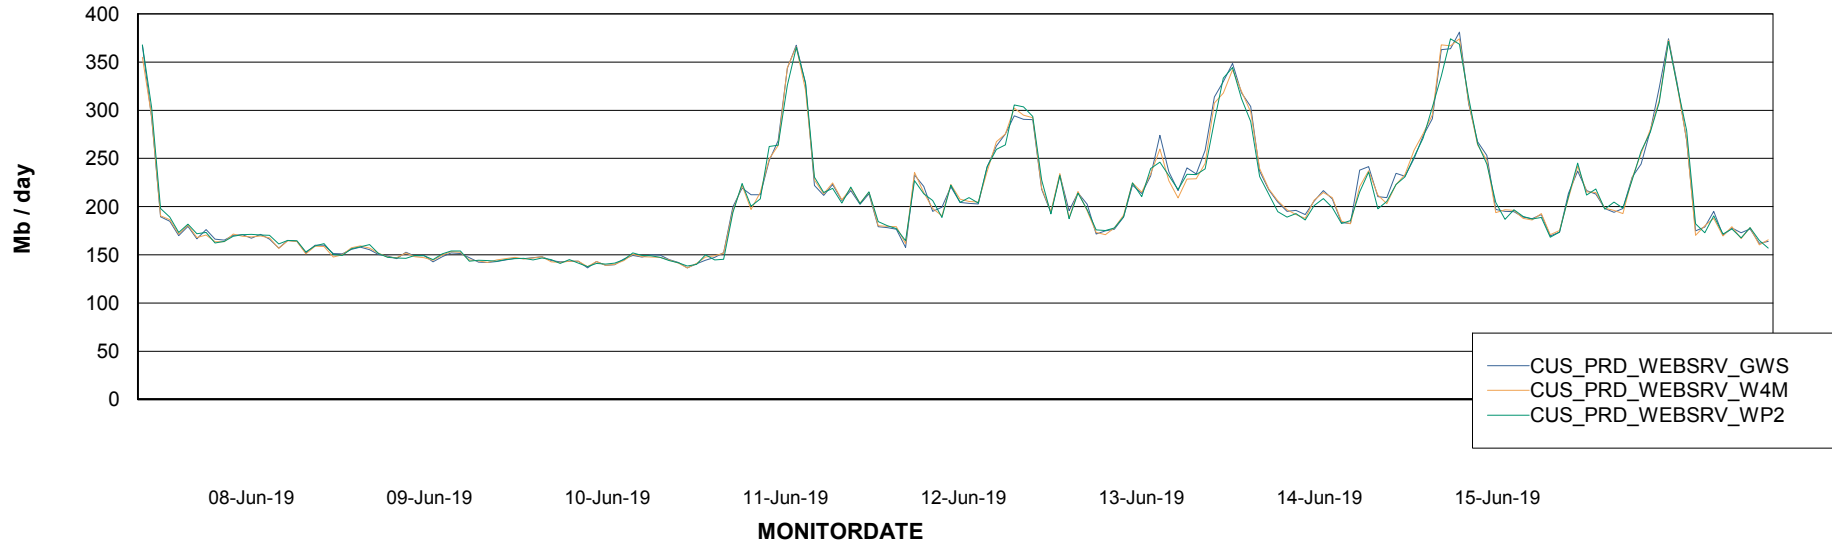

ABSSolute Web Component Services

Avg memory used per ABS Web component