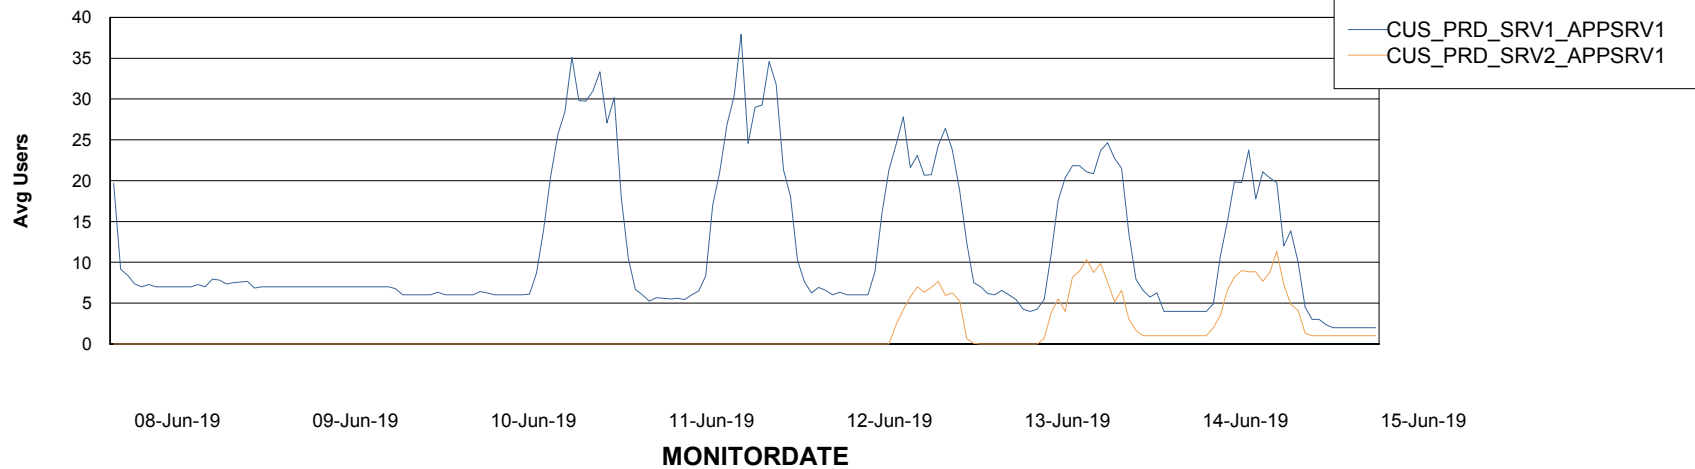

Avg users per day per ABS server