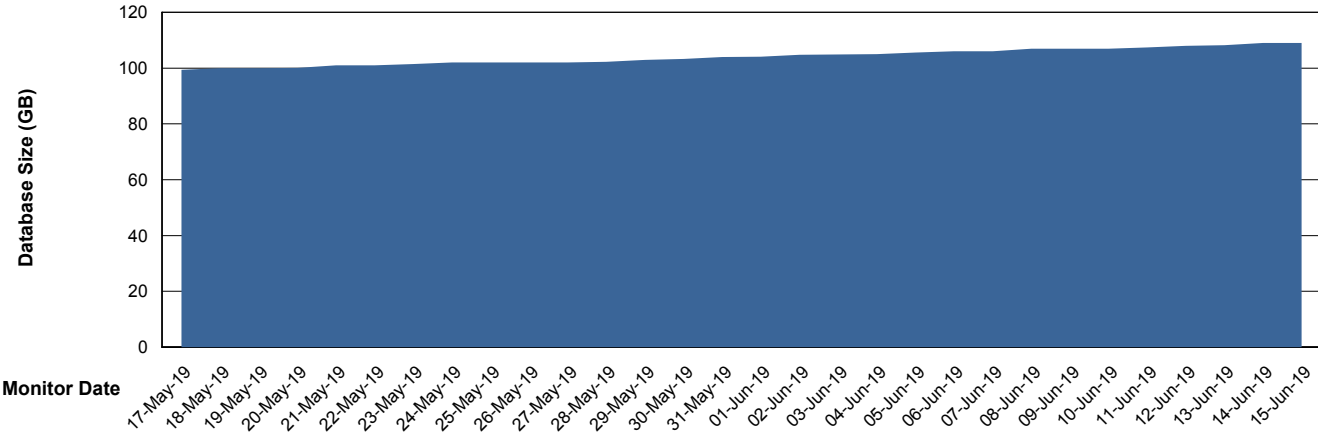

DATABASE SIZE CUS_ProdDB_Primary

Database growth over last month

Database Tablespace CUS_ProdDB_Primary

Date	Tablespace Name	Filesize (Gb)	Usedsize (Gb)	Percentage free
15-Jun-19	ABSDATA	120	98	18
	INDX	6	4	33
14-Jun-19	ABSDATA	120	97	19
	INDX	6	4	33
13-Jun-19	ABSDATA	120	96	20
	INDX	6	4	33
12-Jun-19	ABSDATA	120	96	20
	INDX	6	4	33
11-Jun-19	ABSDATA	120	96	20
	INDX	6	4	33
10-Jun-19	ABSDATA	120	96	20
	INDX	6	4	33
09-Jun-19	ABSDATA	120	96	20
	INDX	6	4	33