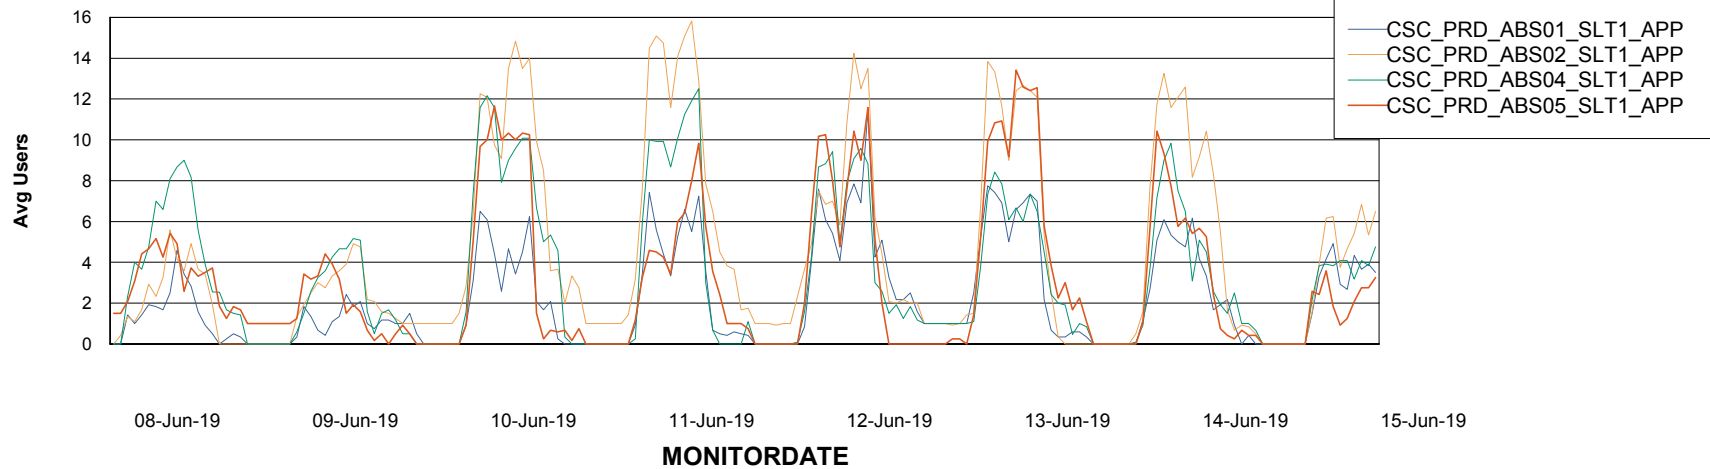

Avg users per day per ABS server