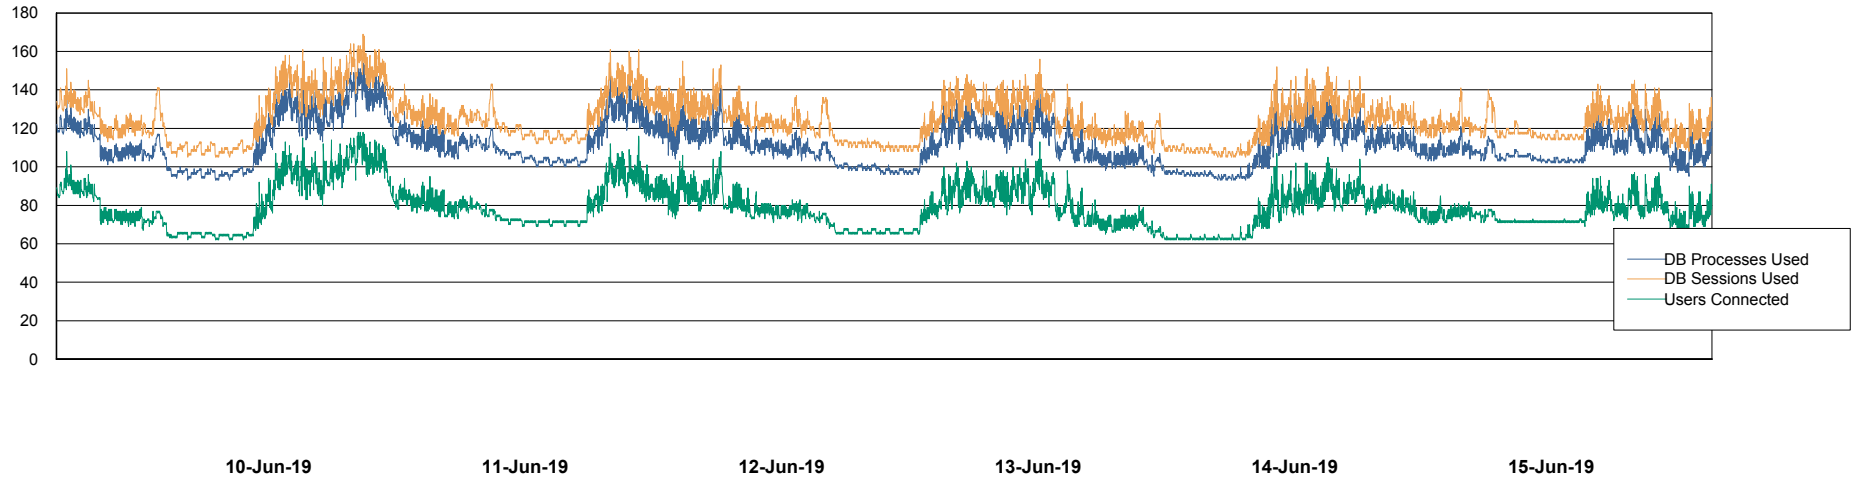

Database Performance CSCDB_Primary