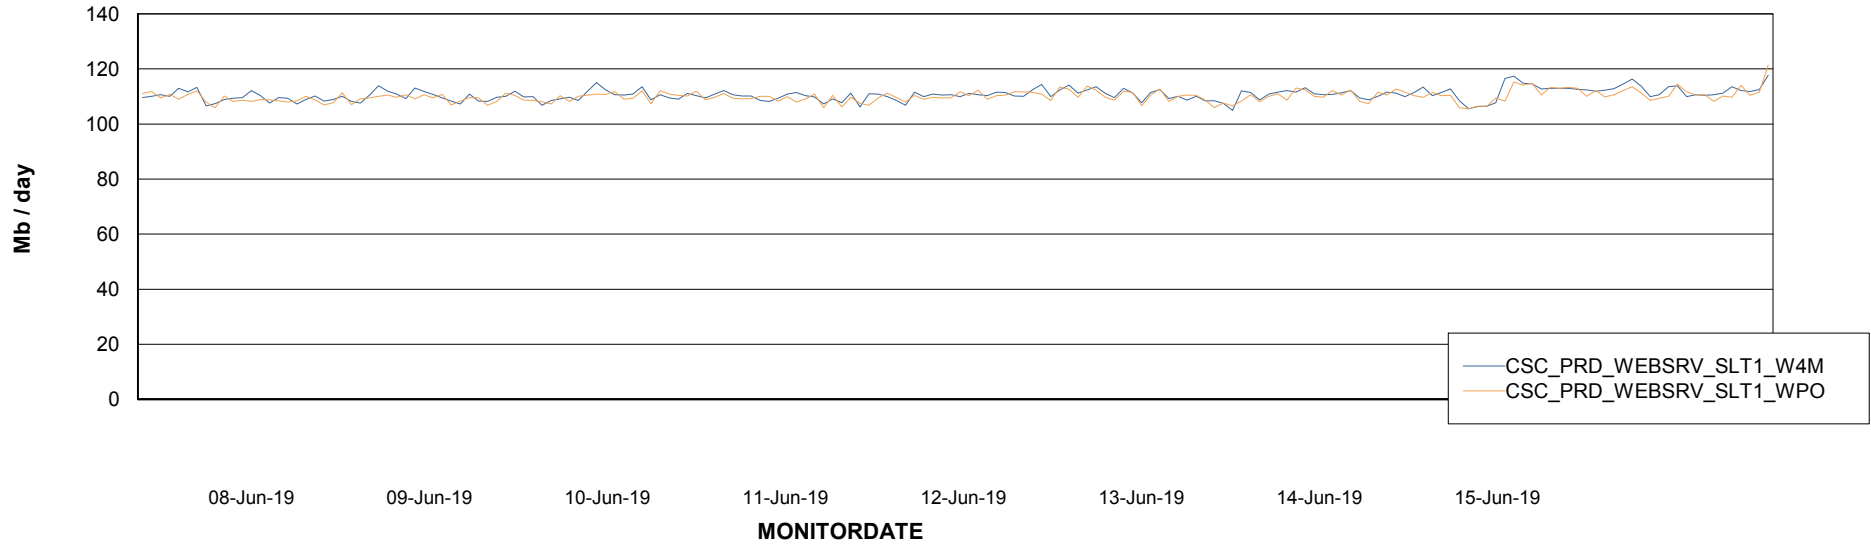

ABSSolute Web Component Services

Avg memory used per ABS Web component