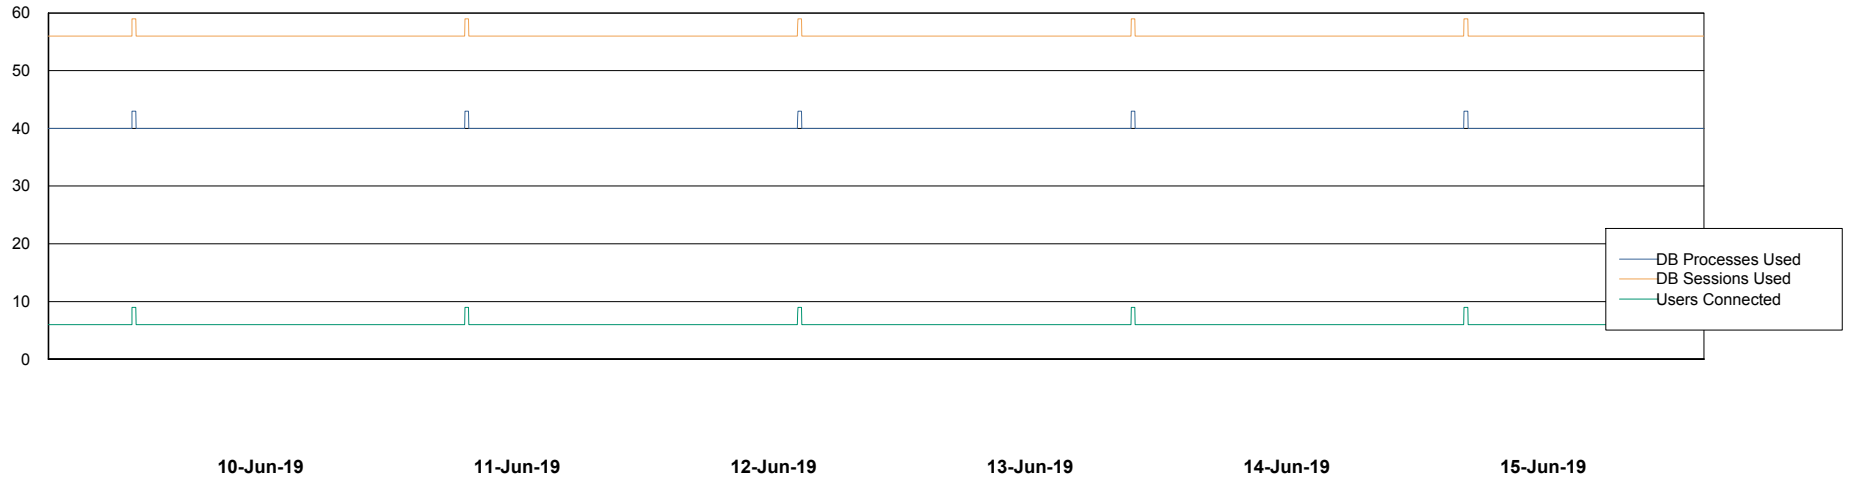

Weekly SLA Customer Report

Customer CSC_Production
Database ID 50

Database Performance CSCDB_Primary

Weekly SLA Customer Report

Customer CSC_Production
Database ID 50

Database Performance CSCDB_Standby

Weekly SLA Customer Report