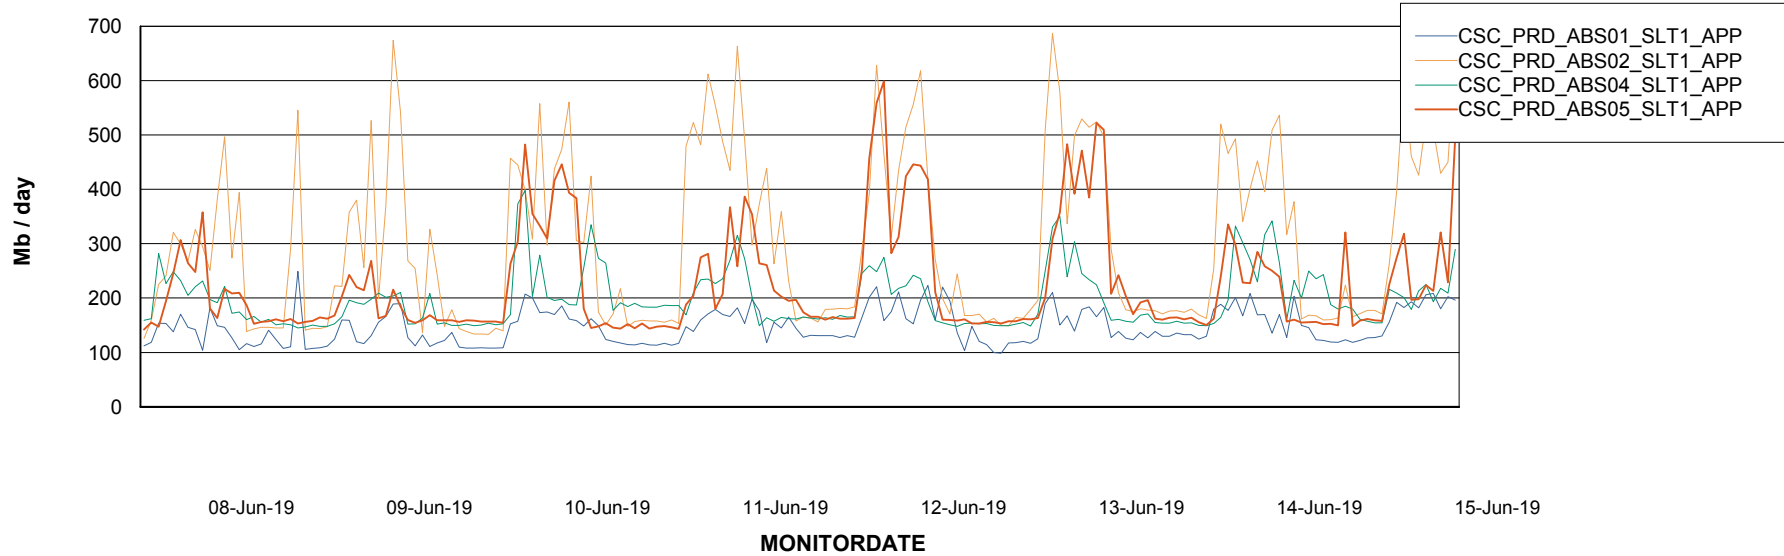

ABSSolute Application Server Services

Avg memory used per ABS Server Service