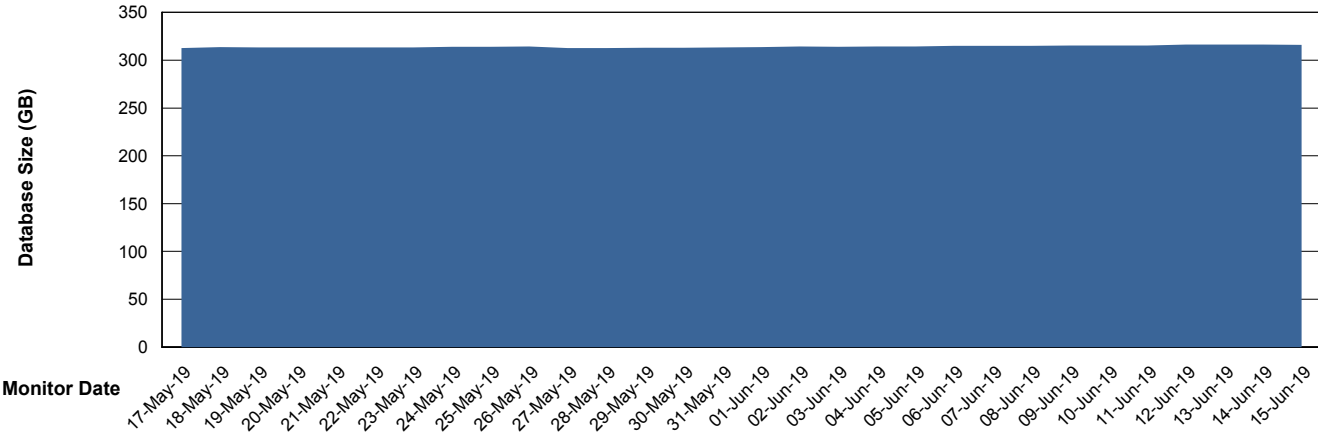

Weekly SLA Customer Report

Customer CSC_Production
Database ID 50

Database Performance CSCDB_Primary

Weekly SLA Customer Report

Customer CSC_Production
Database ID 50

Database Performance CSCDB_Standby

Weekly SLA Customer Report

Customer CSC_Production
 Database ID 50

DATABASE SIZE CSCDB_Primary

Database growth over last month

Database Tablespace CSCDB_Primary

Date	Tablespace Name	Filesize (Gb)	Usedsize (Gb)	Percentage free
15-Jun-19	ABSDATA	131	109	17
	INDX	246	205	17
14-Jun-19	ABSDATA	131	109	17
	INDX	246	205	17
13-Jun-19	ABSDATA	131	109	17
	INDX	246	205	17
12-Jun-19	ABSDATA	131	109	17
	INDX	246	205	17
11-Jun-19	ABSDATA	131	109	17
	INDX	246	204	17
10-Jun-19	ABSDATA	131	109	17
	INDX	246	204	17
09-Jun-19	ABSDATA	131	109	17
	INDX	246	204	17