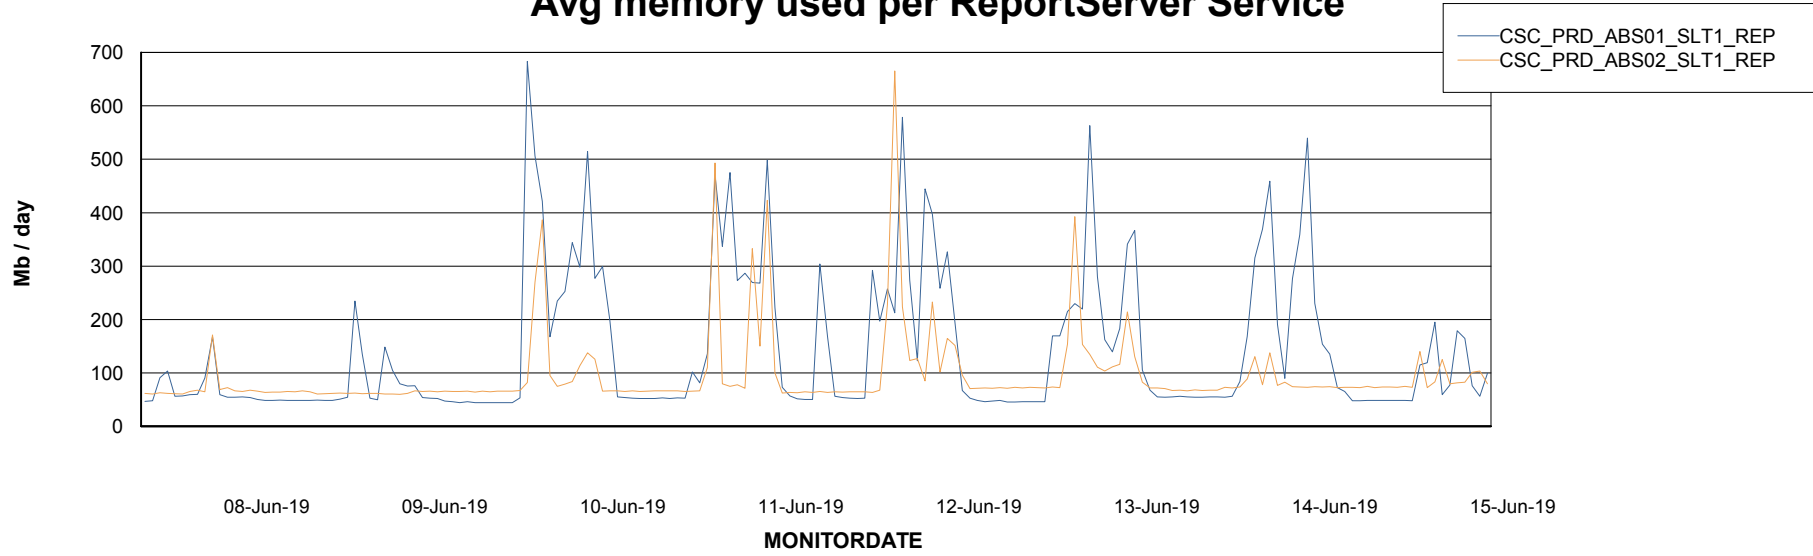

Avg memory used per ABS Server Service

Avg users per day per ABS server

Weekly SLA Customer Report

Customer CSC_Production
Database ID 50

ABSSolute Application ReportServer Services

Avg memory used per ReportServer Service