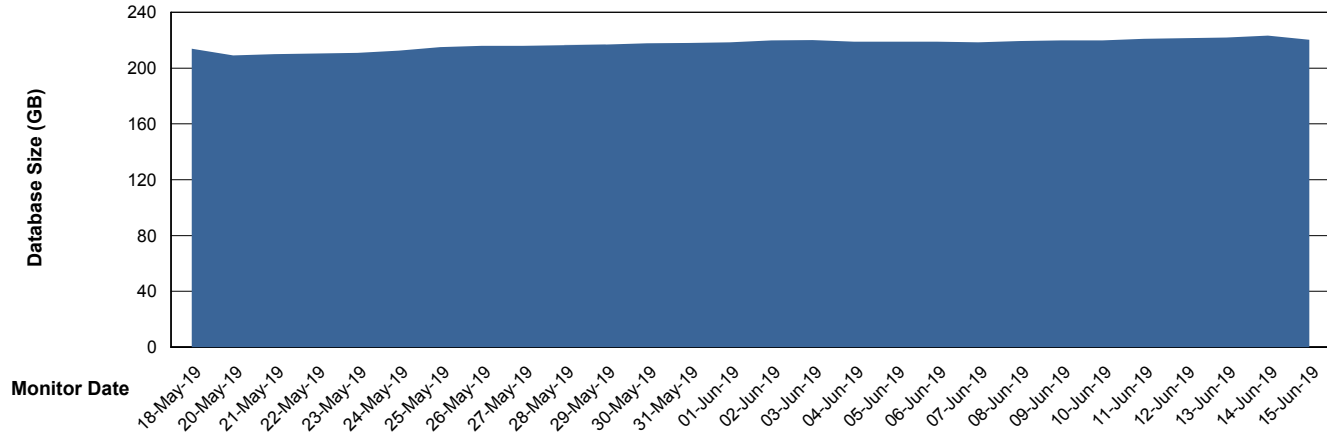

Weekly SLA Customer Report

Customer BNL_Production
Database ID 83

Database Performance BNLDB_FUT_FutureLive

Weekly SLA Customer Report

Customer BNL_Production
Database ID 83

Database Performance BNLDB_Production

Weekly SLA Customer Report

Customer BNL_Production
Database ID 83

DATABASE SIZE BNLDB_FUT_FutureLive

Database growth over last month

DATABASE SIZE BNLDB_Production

Database growth over last month

Weekly SLA Customer Report