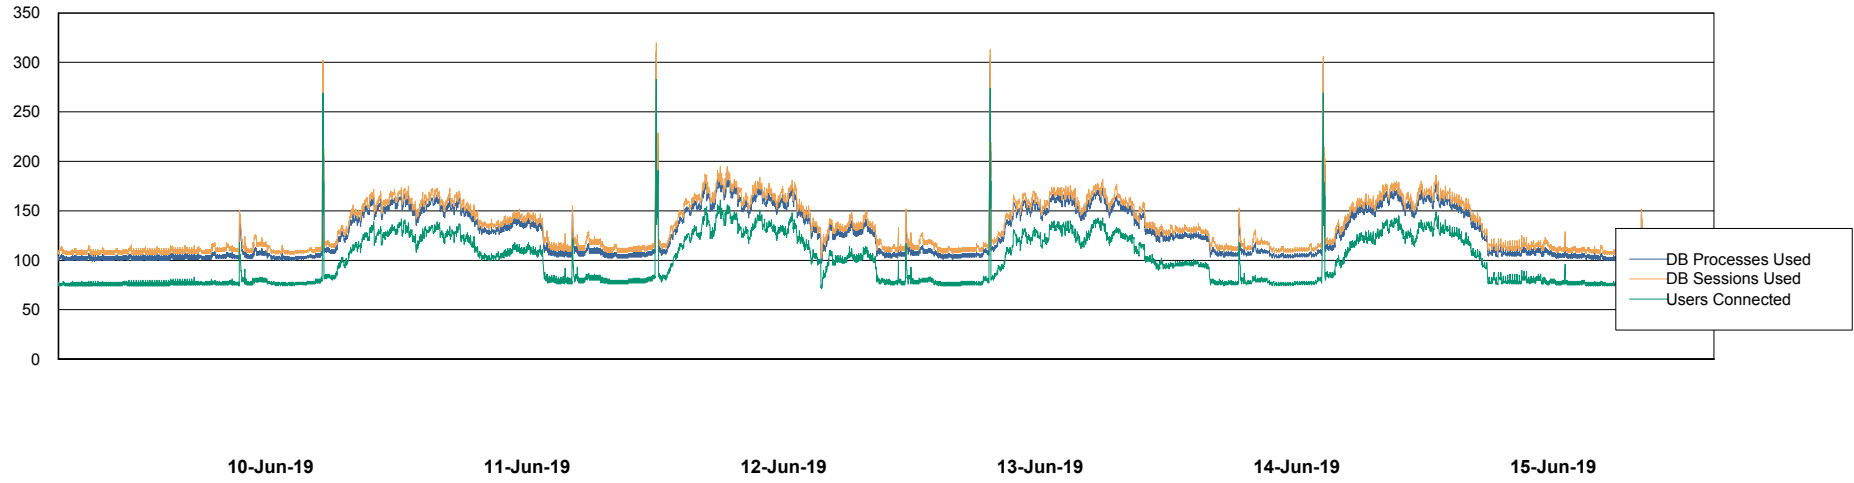

Weekly SLA Customer Report

Customer BNL_Production
Database ID 83

Database Performance BNLDB_FUT_FutureLive

Weekly SLA Customer Report

Customer BNL_Production
Database ID 83

Database Performance BNLDB_Production

Weekly SLA Customer Report

Customer BNL_Production
Database ID 83

DATABASE SIZE BNLDB_FUT_FutureLive

Database growth over last month

DATABASE SIZE BNLDB_Production

Database growth over last month

Weekly SLA Customer Report