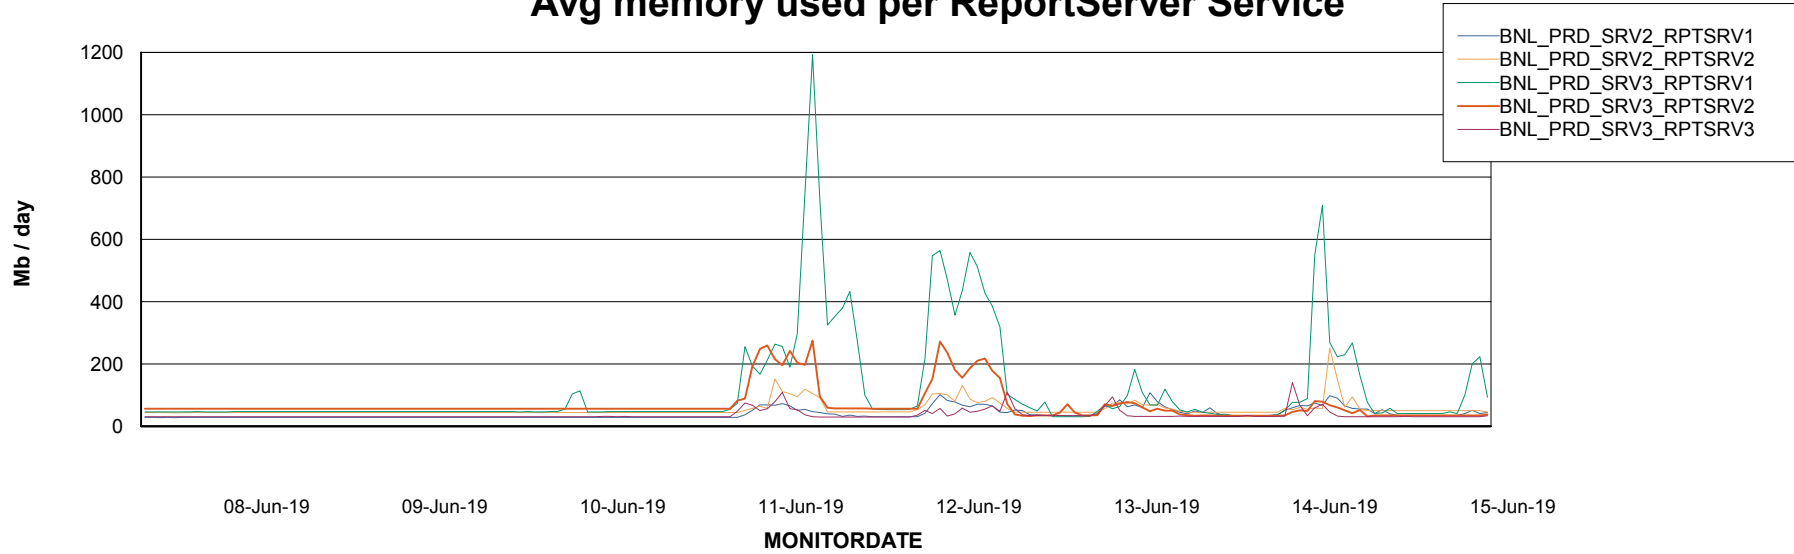

ABSSolute Web Component Services

Avg memory used per ReportServer Service