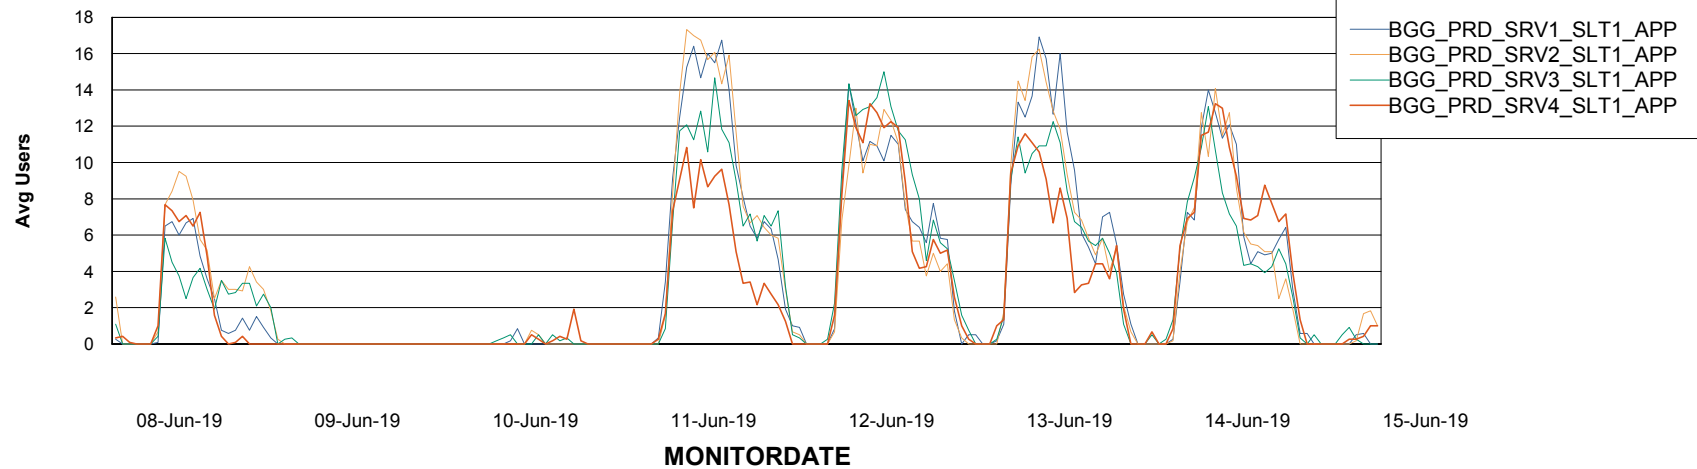

Avg users per day per ABS server