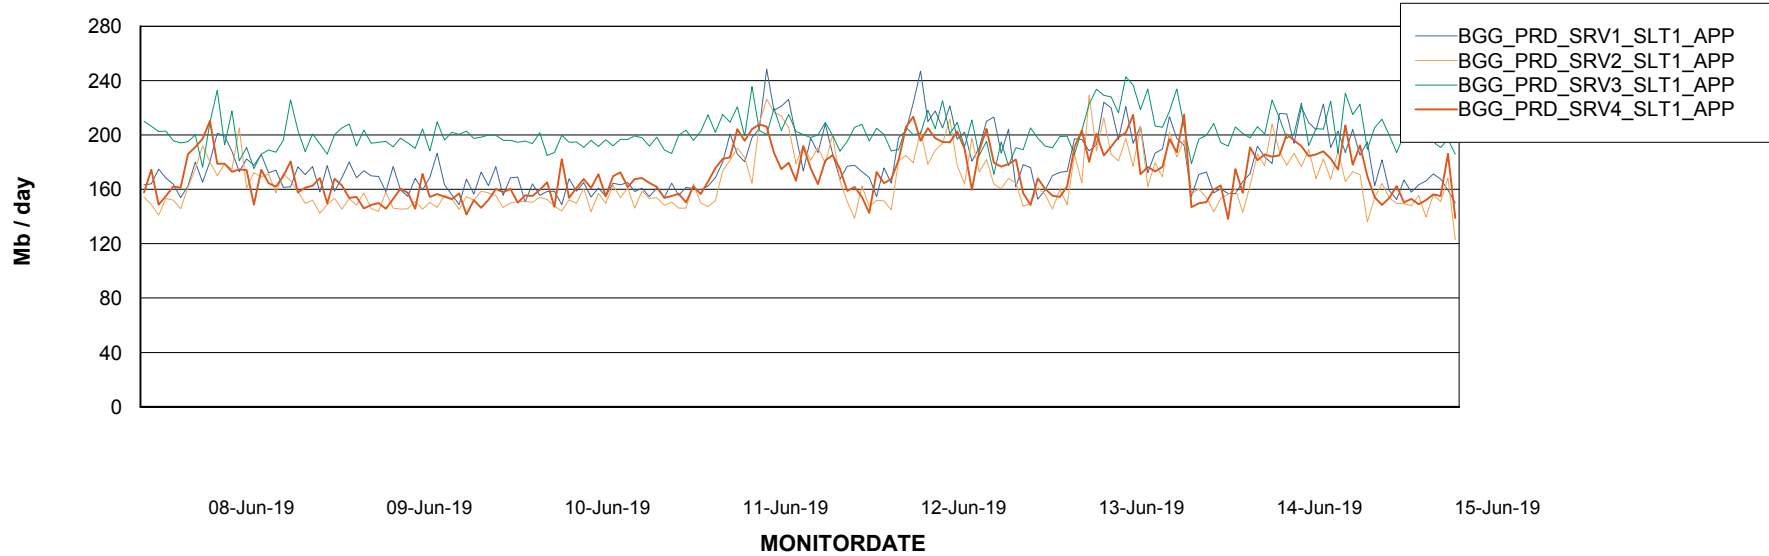

ABSSolute Application Server Services

Avg memory used per ABS Server Service