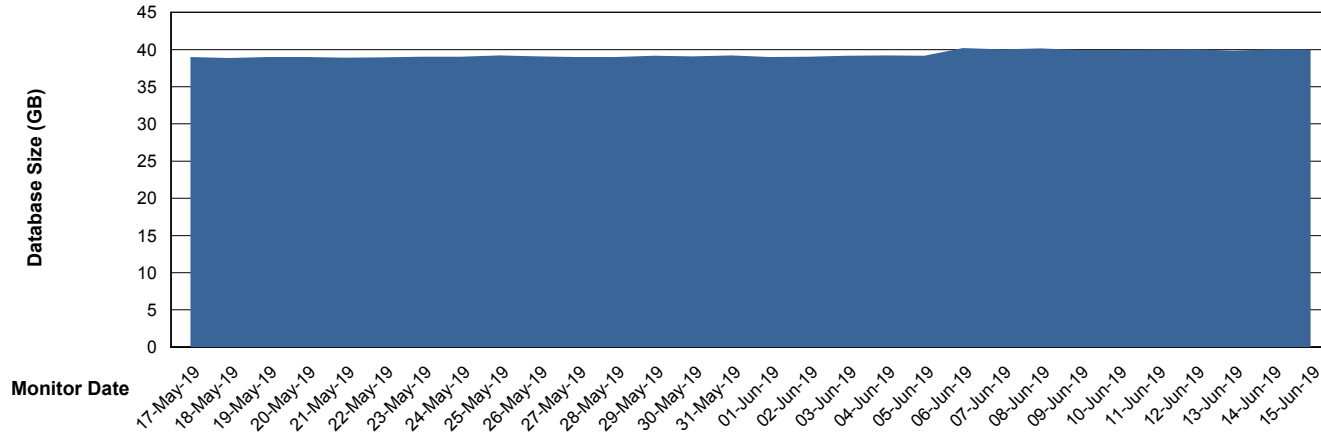

Weekly SLA Customer Report

Customer BGG_Production
Database ID 58

Database Performance BGGDB_BI

Weekly SLA Customer Report

Customer BGG_Production
Database ID 58

Database Performance BGGDB_Production

Weekly SLA Customer Report

Customer BGG_Production
Database ID 58

Database Performance BGGDB_Standby

Weekly SLA Customer Report

Customer BGG_Production
Database ID 58

DATABASE SIZE BGGDB_BI

Database growth over last month

DATABASE SIZE BGGDB_Production

Database growth over last month

Weekly SLA Customer Report

Customer BGG_Production
 Database ID 58

Database Tablespace BGGDB_BI

Date	Tablespace Name	Filesize (Gb)	Usedsize (Gb)	Percentage free
15-Jun-19	ABSDATA	23	19	17
	INDX	24	20	17
14-Jun-19	ABSDATA	23	19	17
	INDX	24	20	17
13-Jun-19	ABSDATA	23	19	17
	INDX	24	20	17
12-Jun-19	ABSDATA	23	19	17
	INDX	24	20	17
11-Jun-19	ABSDATA	23	19	17
	INDX	24	20	17
10-Jun-19	ABSDATA	23	19	17
	INDX	24	20	17
09-Jun-19	ABSDATA	22	19	14
	INDX	24	20	17