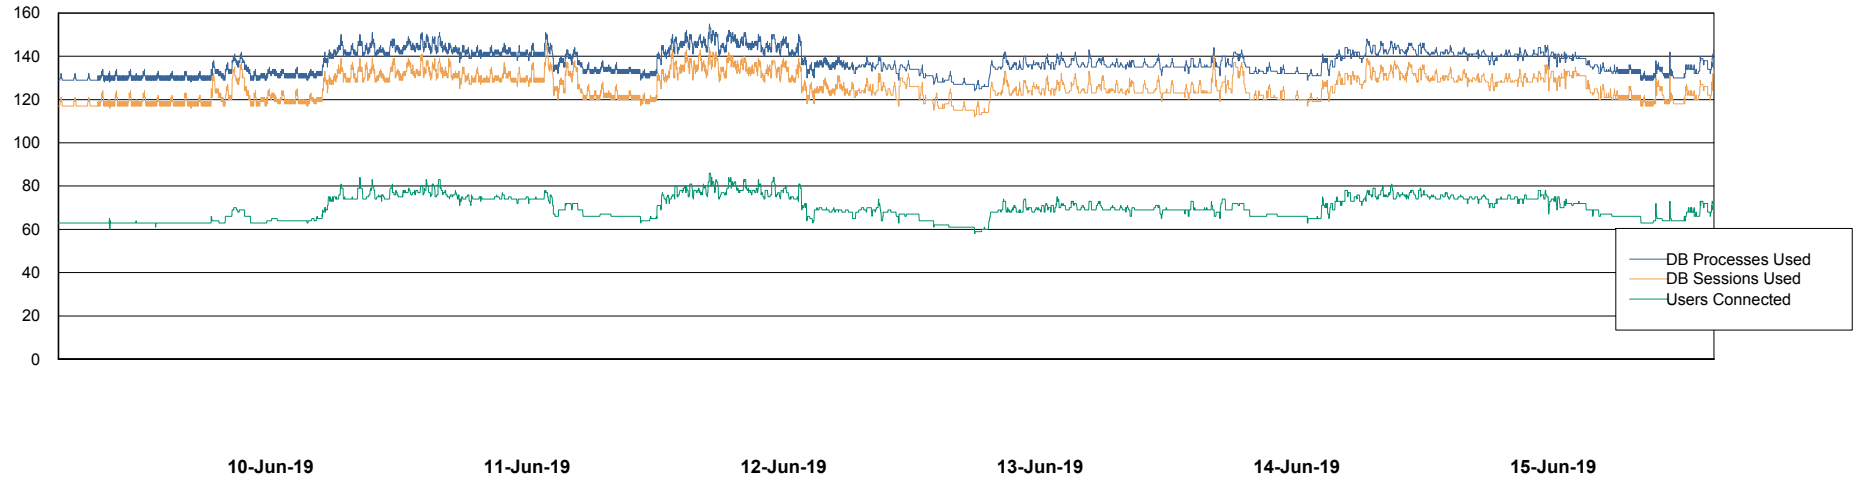

Weekly SLA Customer Report

Customer BGG_Production
Database ID 58

Database Performance BGGDB_BI

Weekly SLA Customer Report

Customer BGG_Production
Database ID 58

Database Performance BGGDB_Production

Weekly SLA Customer Report