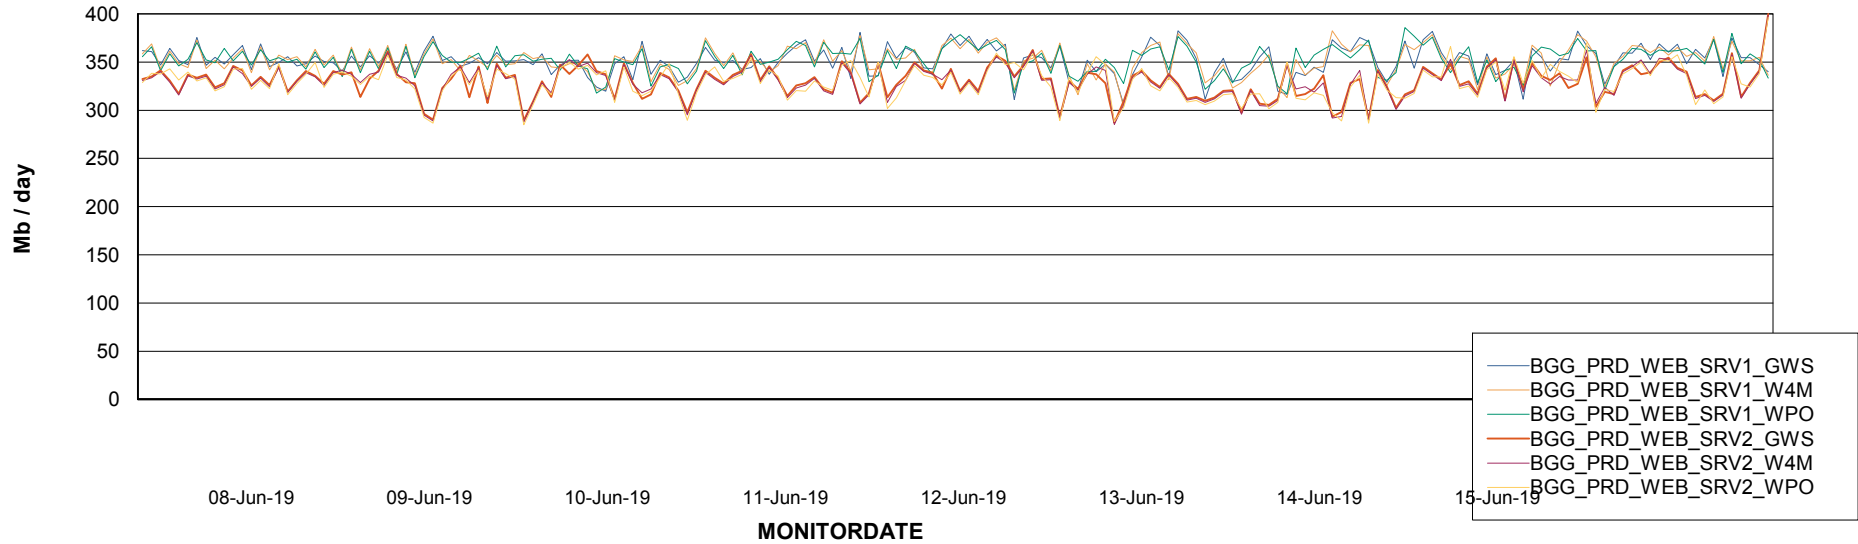

ABSolute Web Component Services

Avg memory used per ABS Web component