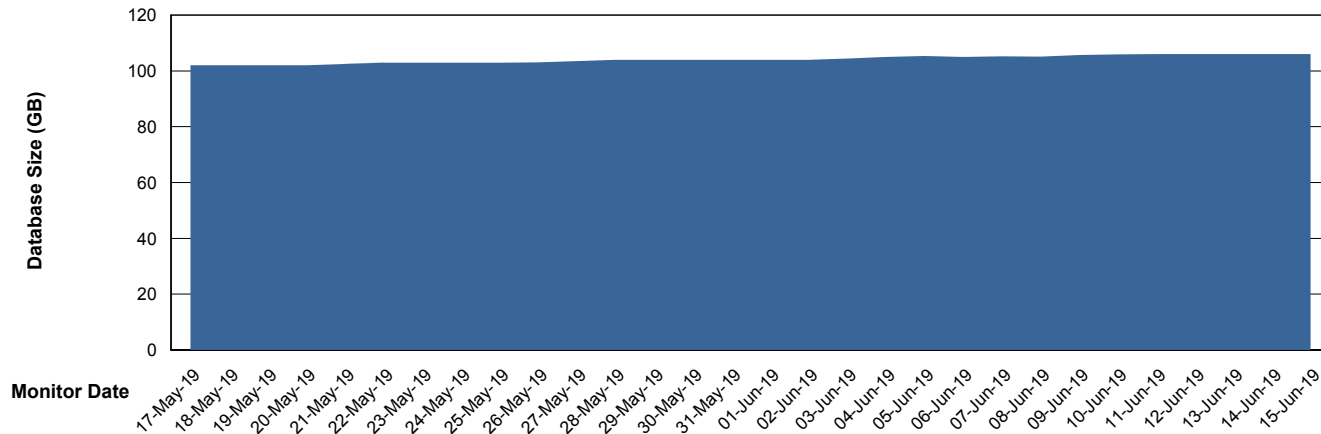

Customer BGG_Production
Database ID 58

Database Performance BGGDB_Standby

Weekly SLA Customer Report

Customer BGG_Production
Database ID 58

DATABASE SIZE BGGDB_BI

Database growth over last month

DATABASE SIZE BGGDB_Production

Database growth over last month

Weekly SLA Customer Report

Customer BGG_Production
 Database ID 58

Database Tablespace BGGDB_BI

Date	Tablespace Name	Filesize (Gb)	Usedsize (Gb)	Percentage free
15-Jun-19	ABSDATA	23	19	17
	INDX	24	20	17
14-Jun-19	ABSDATA	23	19	17
	INDX	24	20	17
13-Jun-19	ABSDATA	23	19	17
	INDX	24	20	17
12-Jun-19	ABSDATA	23	19	17
	INDX	24	20	17
11-Jun-19	ABSDATA	23	19	17
	INDX	24	20	17
10-Jun-19	ABSDATA	23	19	17
	INDX	24	20	17
09-Jun-19	ABSDATA	22	19	14
	INDX	24	20	17