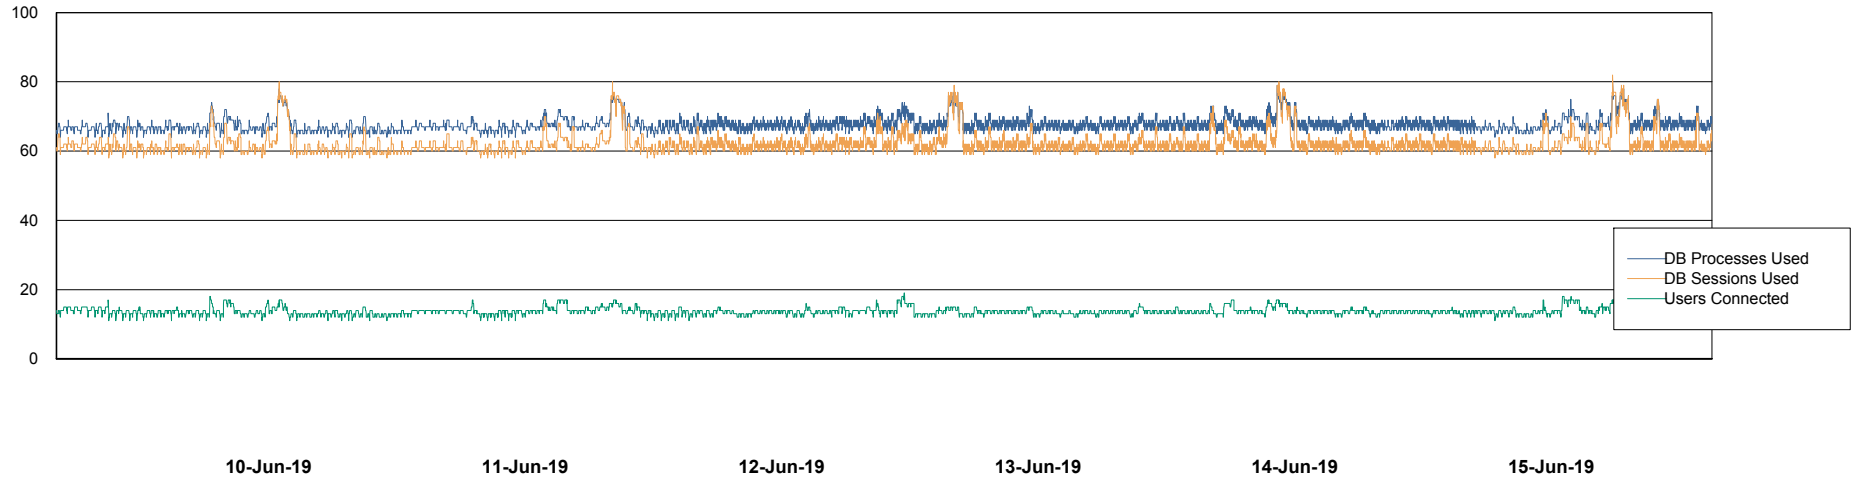

Database Performance BGGDB_BI