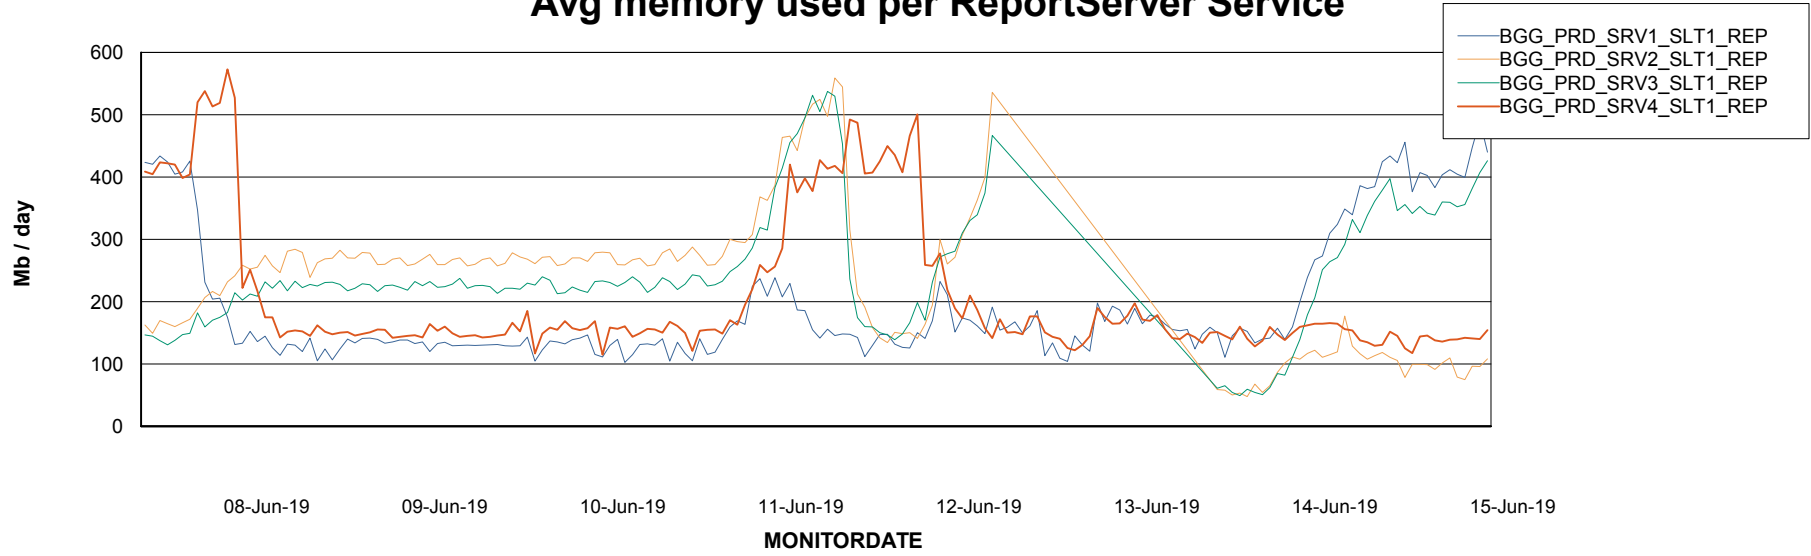

Avg memory used per ABS Server Service

Avg users per day per ABS server

Weekly SLA Customer Report

Customer BGG_Production
Database ID 58

ABSSolute Application ReportServer Services

Avg memory used per ReportServer Service