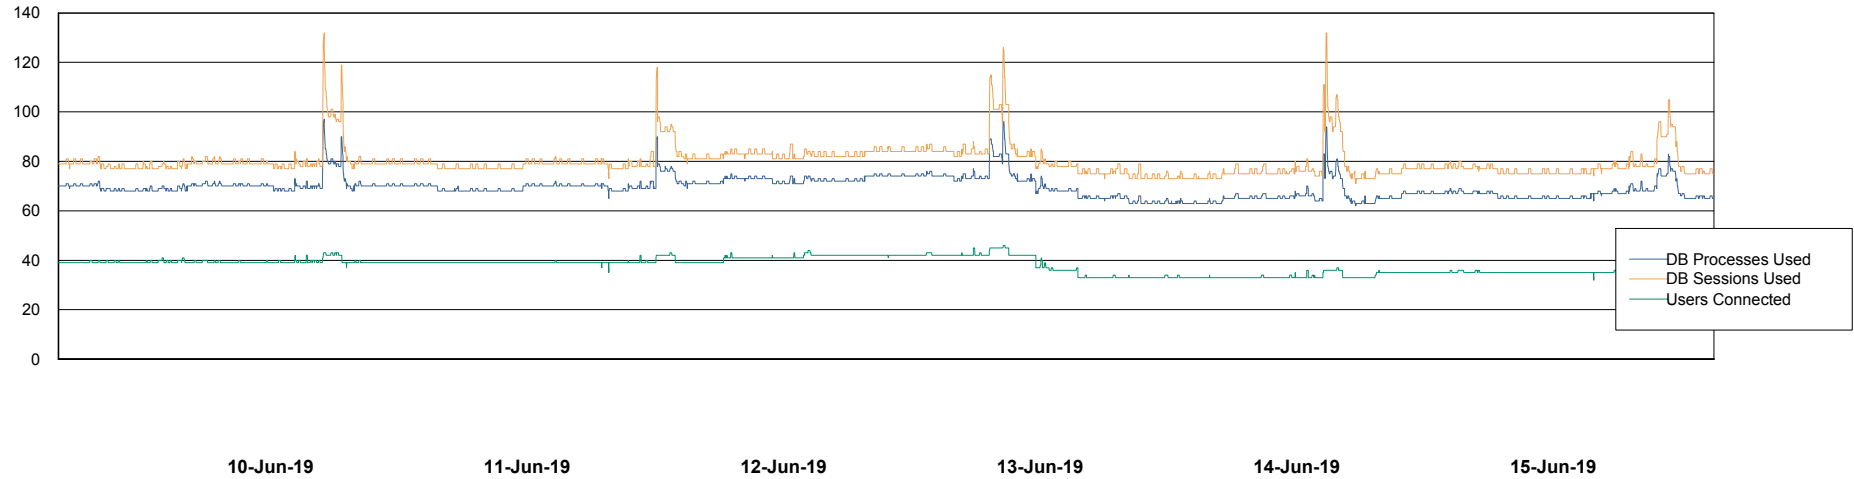

Weekly SLA Customer Report

Customer BCM_Production
Database ID 81

Harddisk Usage BCM_PRD_ABS-PRODWEB-01

	Free disk space on c: (%)	Total disk space on c: (Gb)
15-Jun-19	67	80
14-Jun-19	67	80
13-Jun-19	67	80
12-Jun-19	67	80
11-Jun-19	67	80
10-Jun-19	67	80
09-Jun-19	67	80

Weekly SLA Customer Report

Customer BCM_Production
Database ID 81

Database Performance BCMDB_ABS1 Production Database

Weekly SLA Customer Report

Customer BCM_Production
Database ID 81

Database Performance BCMDB_ABS1SB Standby Database