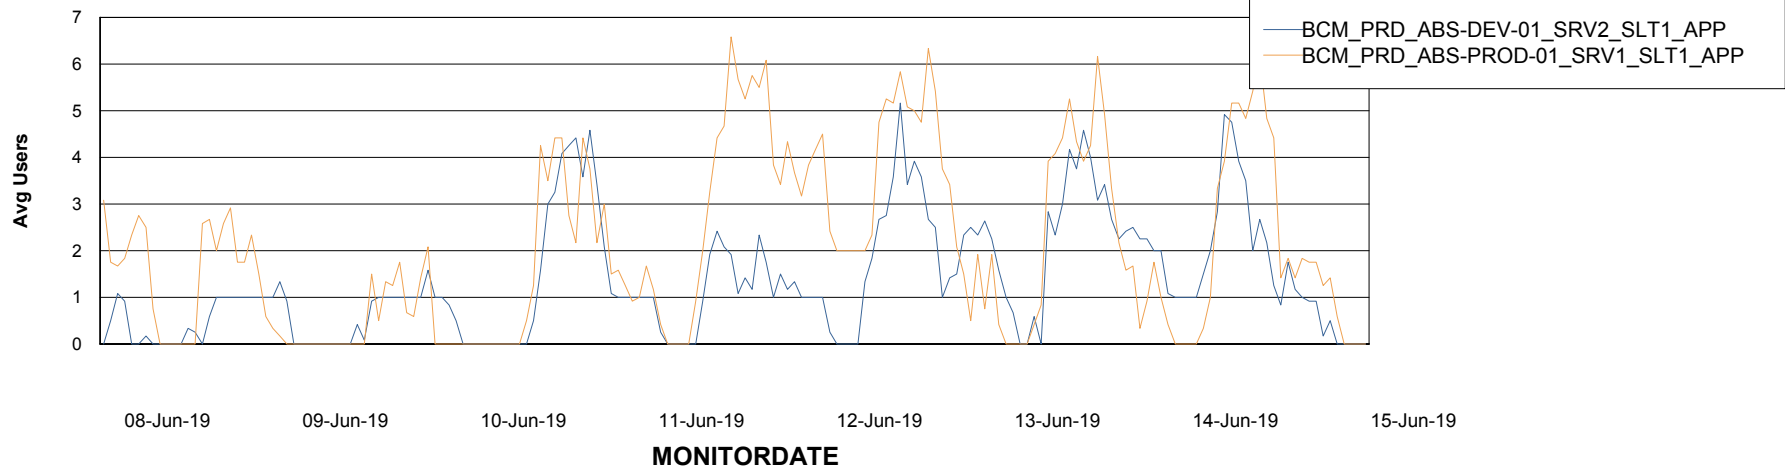

Avg users per day per ABS server