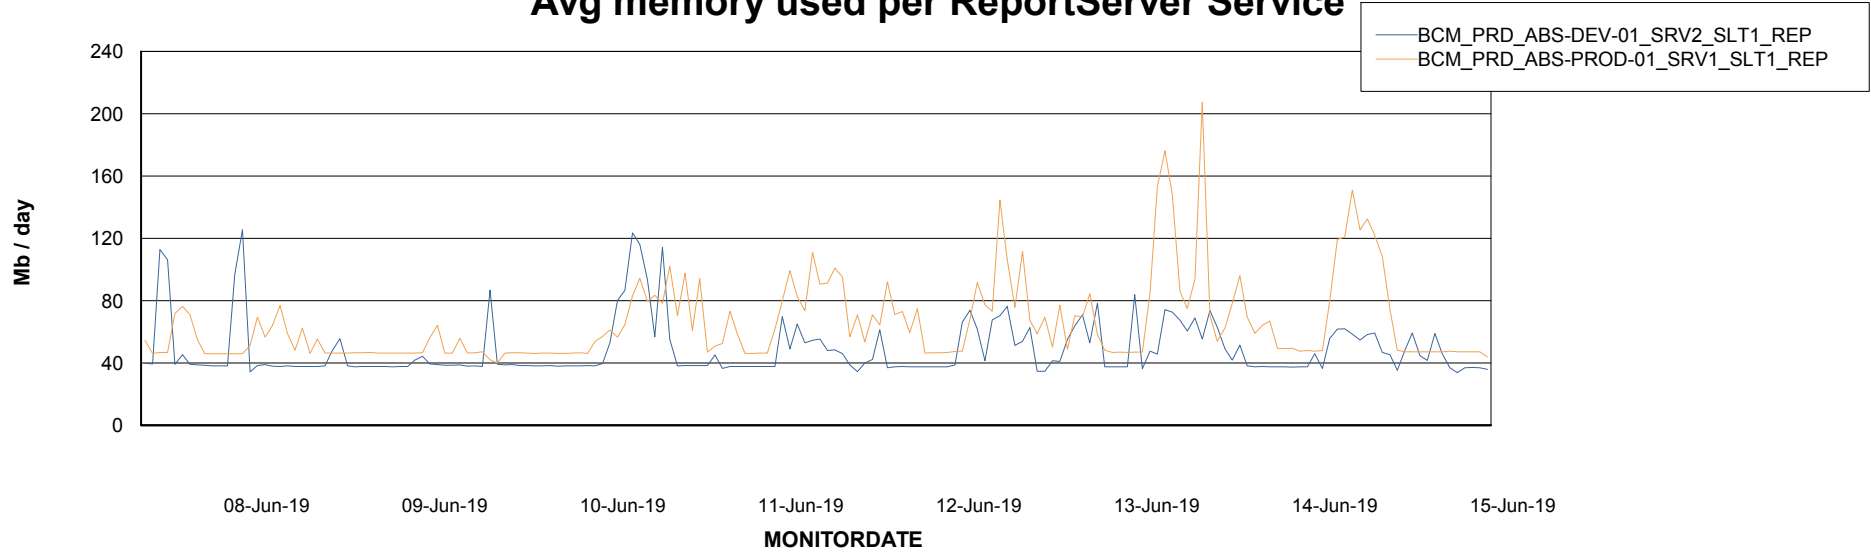

Avg memory used per ABS Server Service

Avg users per day per ABS server

Weekly SLA Customer Report

Customer BCM_Production
Database ID 81

ABSSolute Application ReportServer Services

Avg memory used per ReportServer Service