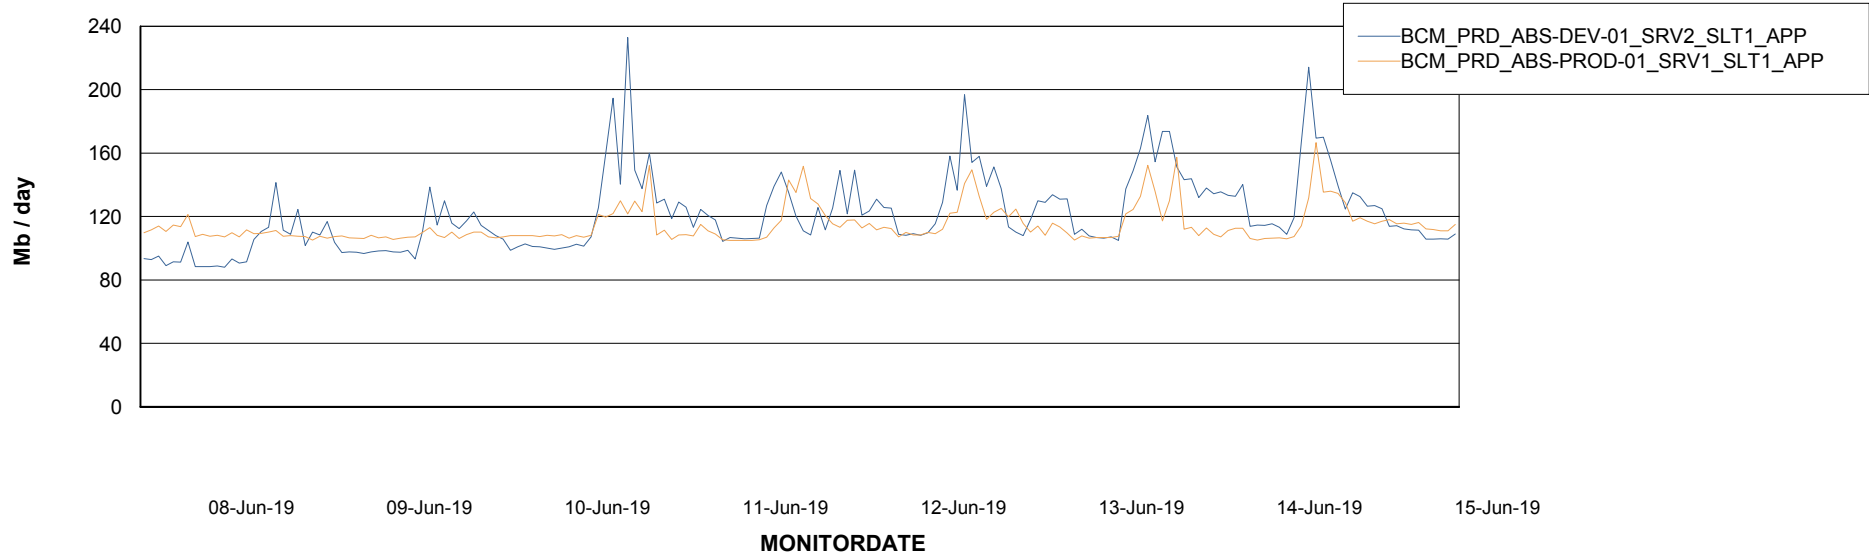

ABSSolute Application Server Services

Avg memory used per ABS Server Service