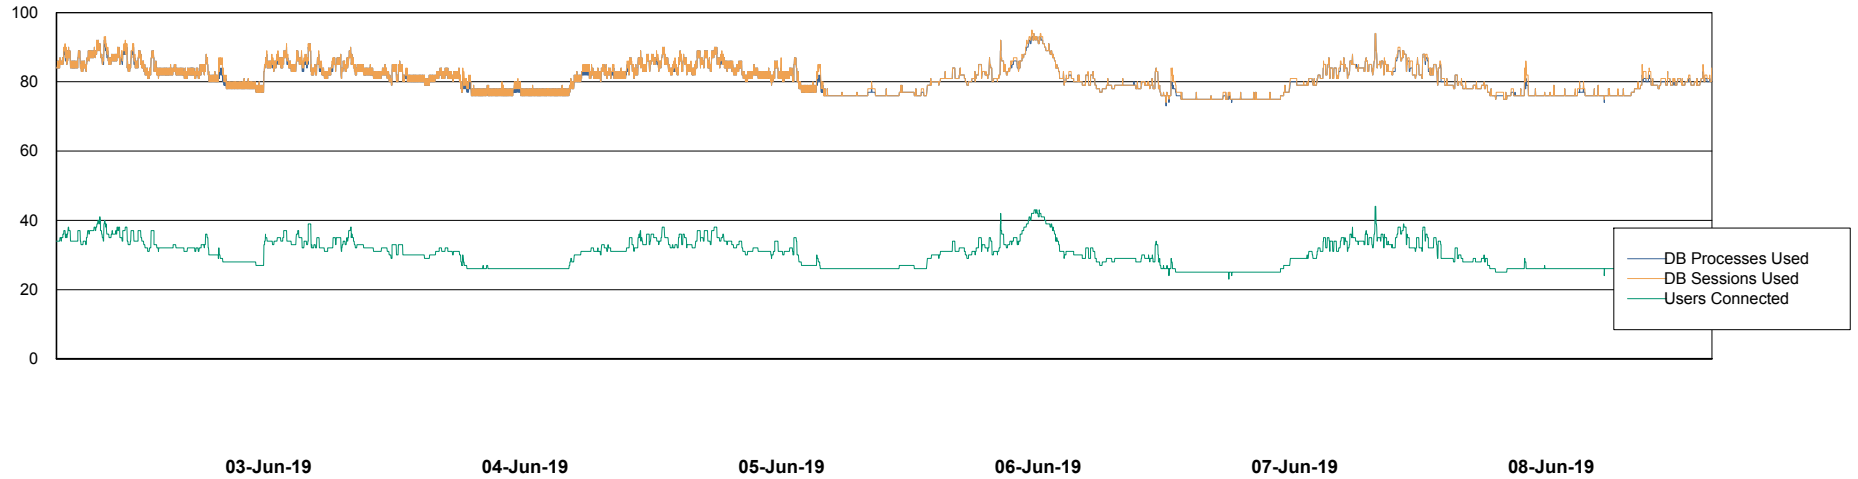

Database Performance WBLDB_Production