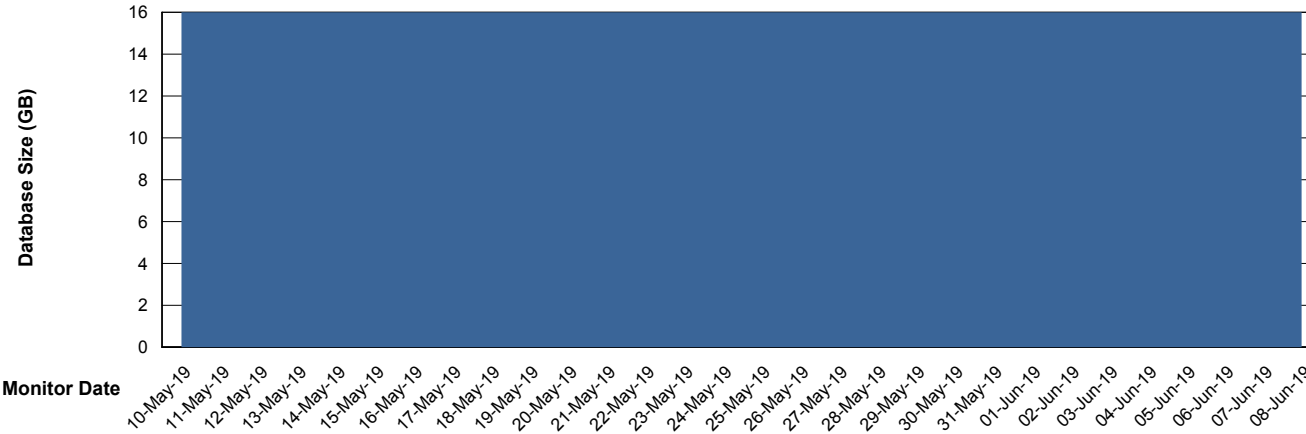

Database growth over last month

Database Tablespace WBLDB_Production

Date	Tablespace Name	Filesize (Gb)	Usedsize (Gb)	Percentage free
08-Jun-19	ABSDATA	9	6	33
	INDX	12	8	33
07-Jun-19	ABSDATA	9	6	33
	INDX	12	8	33
06-Jun-19	ABSDATA	9	6	33
	INDX	12	8	33
05-Jun-19	ABSDATA	9	6	33
	INDX	12	8	33
04-Jun-19	ABSDATA	9	6	33
	INDX	12	8	33
03-Jun-19	ABSDATA	9	6	33
	INDX	12	8	33
02-Jun-19	ABSDATA	9	6	33
	INDX	12	8	33