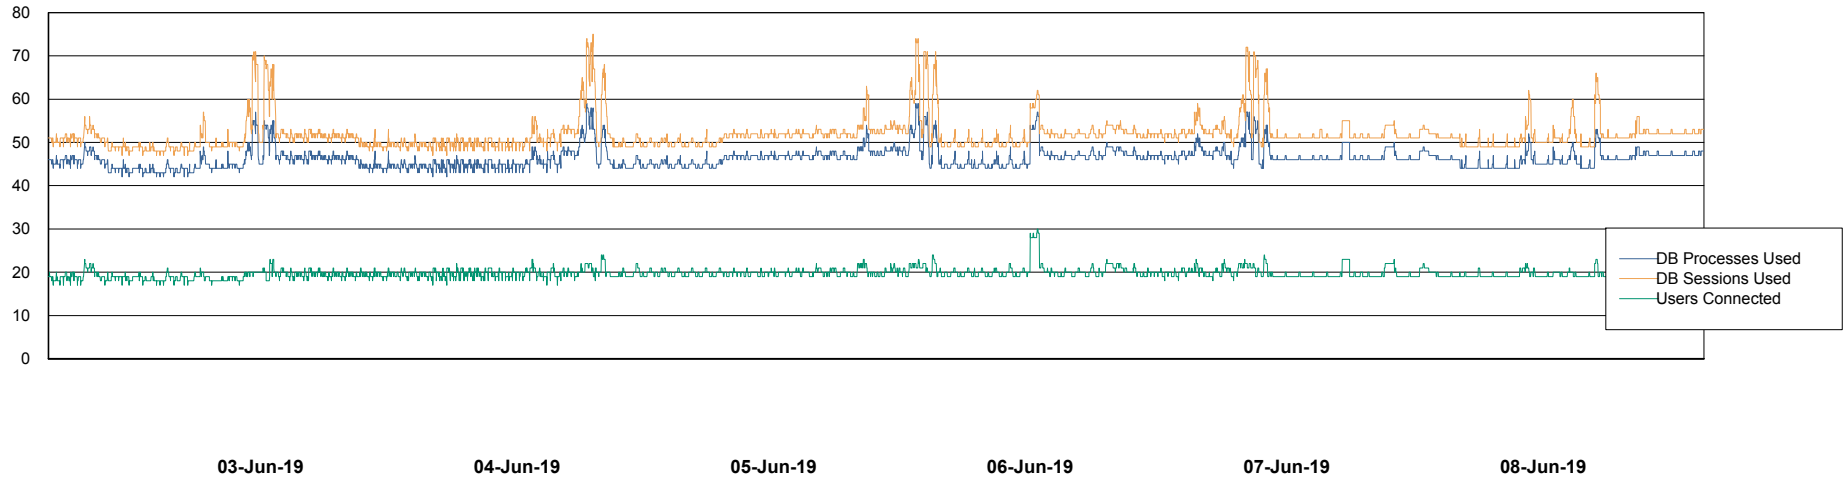

Database Performance VOSBIDB_Production