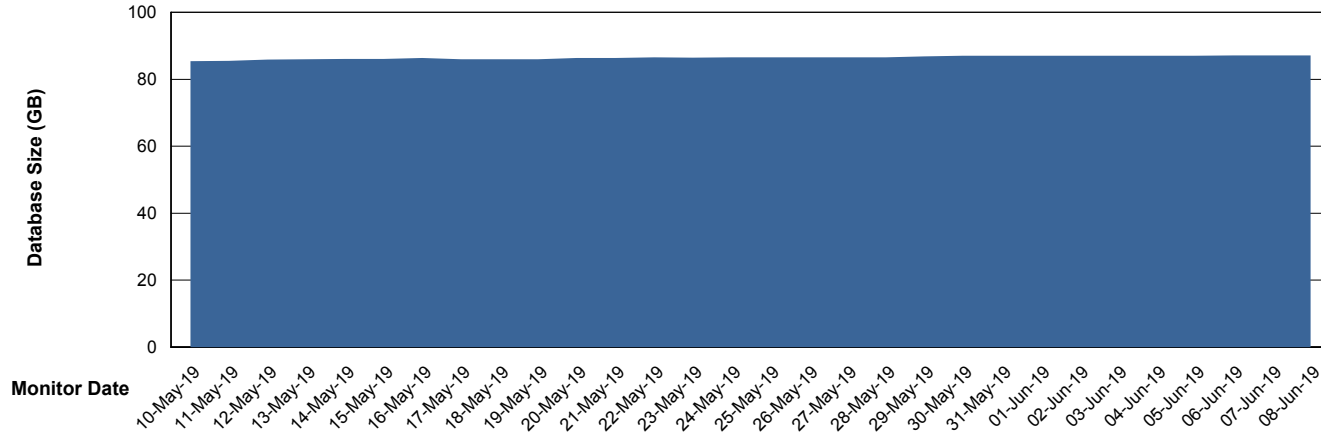

Weekly SLA Customer Report

Customer VOS_Production
Database ID 68

Database Performance VOSDB_Standby

Weekly SLA Customer Report

Customer VOS_Production
Database ID 68

DATABASE SIZE VOSBIDB_Production

Database growth over last month

DATABASE SIZE VOSDB_Production

Database growth over last month

Weekly SLA Customer Report

Customer VOS_Production
 Database ID 68

Database Tablespace VOSBIDB_Production

Date	Tablespace Name	Filesize (Gb)	Usedsize (Gb)	Percentage free
08-Jun-19	ABSDATA	40	34	15
	INDX	60	49	18
07-Jun-19	ABSDATA	40	34	15
	INDX	60	49	18
06-Jun-19	ABSDATA	40	34	15
	INDX	60	49	18
05-Jun-19	ABSDATA	40	34	15
	INDX	60	49	18
04-Jun-19	ABSDATA	40	34	15
	INDX	60	49	18
03-Jun-19	ABSDATA	40	34	15
	INDX	60	49	18
02-Jun-19	ABSDATA	40	34	15
	INDX	60	49	18