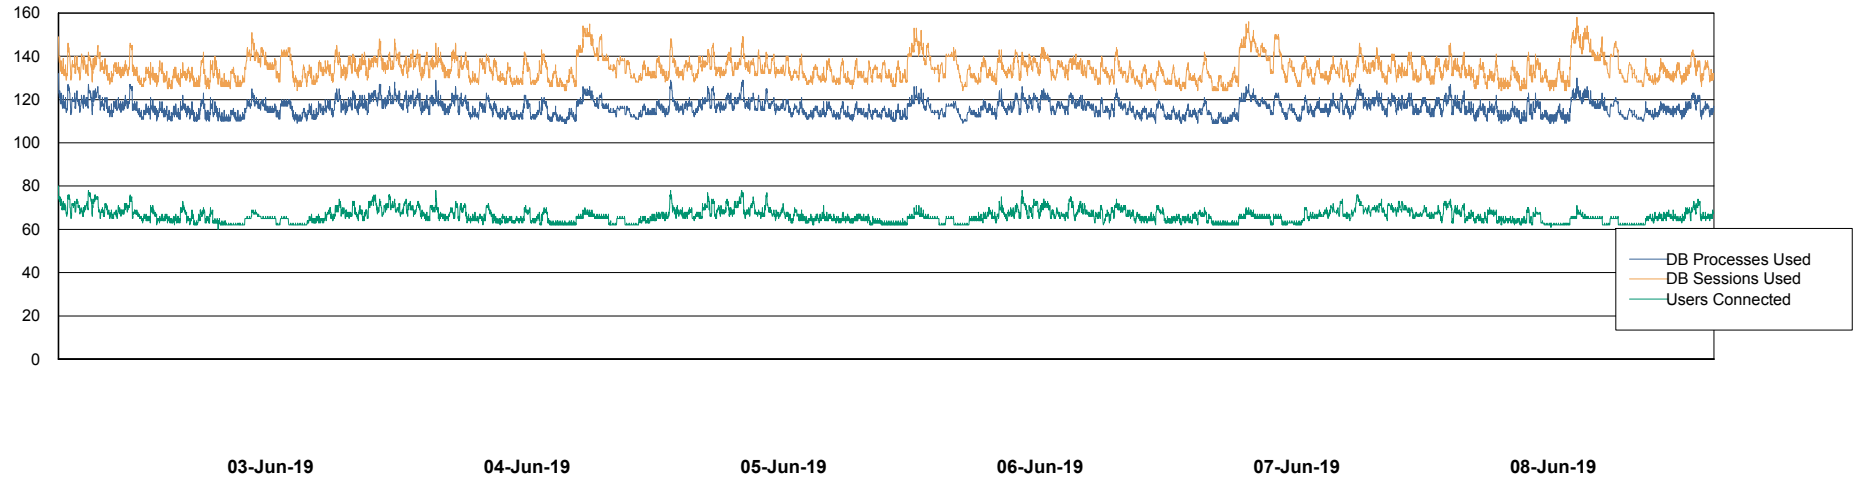

Weekly SLA Customer Report

Customer VOS_Production
Database ID 68

Database Performance VOSBIDB_Production

Weekly SLA Customer Report

Customer VOS_Production
Database ID 68

Database Performance VOSDB_Production

Weekly SLA Customer Report

Customer VOS_Production
Database ID 68

Database Performance VOSDB_Standby

Weekly SLA Customer Report

Customer VOS_Production
Database ID 68

DATABASE SIZE VOSBIDB_Production

Database growth over last month