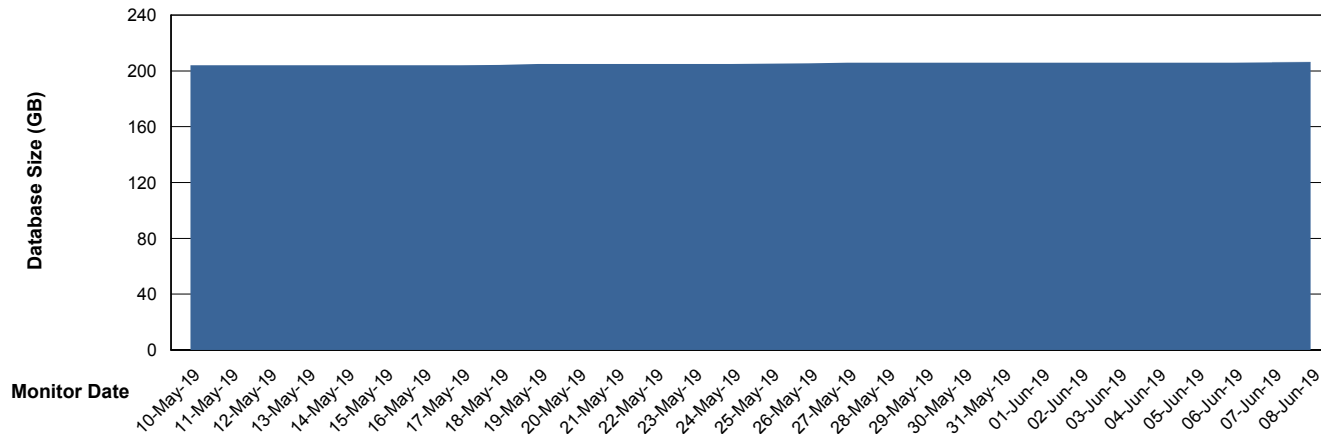

Weekly SLA Customer Report

Customer VOS_Production
Database ID 68

Database Performance VOSDB_Standby

Weekly SLA Customer Report

Customer VOS_Production
Database ID 68

DATABASE SIZE VOSBIDB_Production

Database growth over last month

DATABASE SIZE VOSDB_Production

Database growth over last month

Weekly SLA Customer Report

Customer VOS_Production
 Database ID 68

Database Tablespace VOSBIDB_Production

Date	Tablespace Name	Filesize (Gb)	Usedsize (Gb)	Percentage free
08-Jun-19	ABSDATA	40	34	15
	INDX	60	49	18
07-Jun-19	ABSDATA	40	34	15
	INDX	60	49	18
06-Jun-19	ABSDATA	40	34	15
	INDX	60	49	18
05-Jun-19	ABSDATA	40	34	15
	INDX	60	49	18
04-Jun-19	ABSDATA	40	34	15
	INDX	60	49	18
03-Jun-19	ABSDATA	40	34	15
	INDX	60	49	18
02-Jun-19	ABSDATA	40	34	15
	INDX	60	49	18