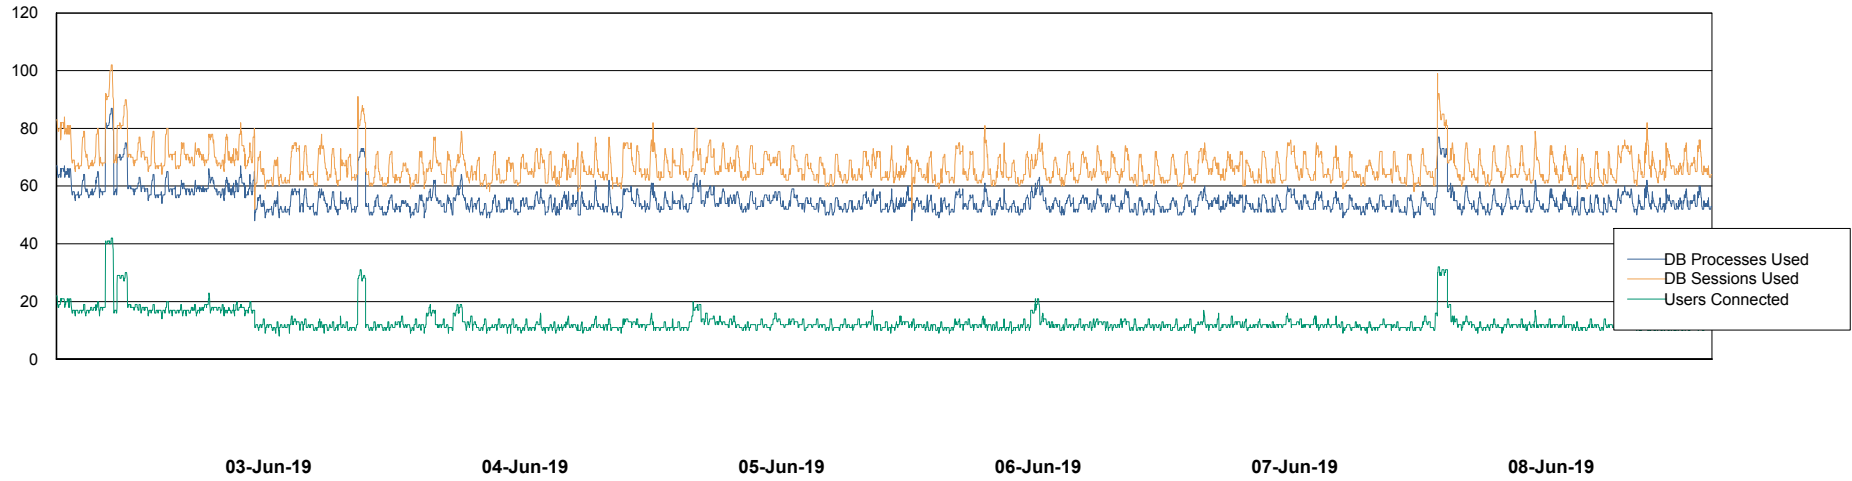

Database Performance VENDB_BI