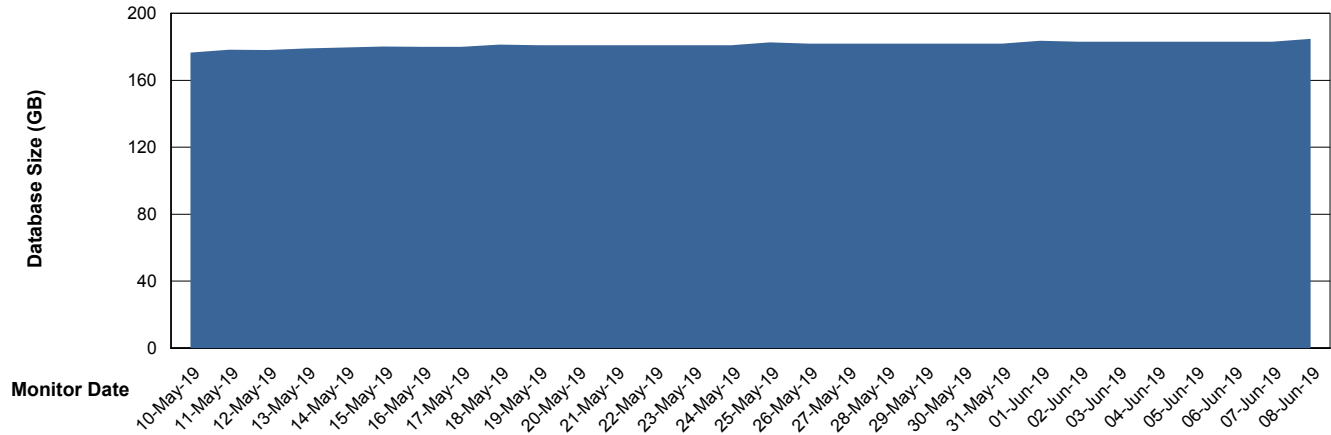

Weekly SLA Customer Report

Customer VEN_Production
Database ID 35

Database Performance VENDB_BI

Weekly SLA Customer Report

Customer VEN_Production
Database ID 35

DATABASE SIZE ABSVEN06 Primary DB 2019

Database growth over last month

DATABASE SIZE VENDB_BI

Database growth over last month

Weekly SLA Customer Report

Customer VEN_Production
 Database ID 35

Database Tablespace ABSVEN06 Primary DB 2019

Date	Tablespace Name	Filesize (Gb)	Usedsize (Gb)	Percentage free
08-Jun-19	ABSDATA	96	86	10
	INDX	112	91	19
07-Jun-19	ABSDATA	96	86	10
	INDX	112	91	19
06-Jun-19	ABSDATA	96	86	10
	INDX	112	91	19
05-Jun-19	ABSDATA	96	86	10
	INDX	112	91	19
04-Jun-19	ABSDATA	96	86	10
	INDX	112	91	19
03-Jun-19	ABSDATA	96	86	10
	INDX	112	91	19
02-Jun-19	ABSDATA	96	86	10
	INDX	112	91	19