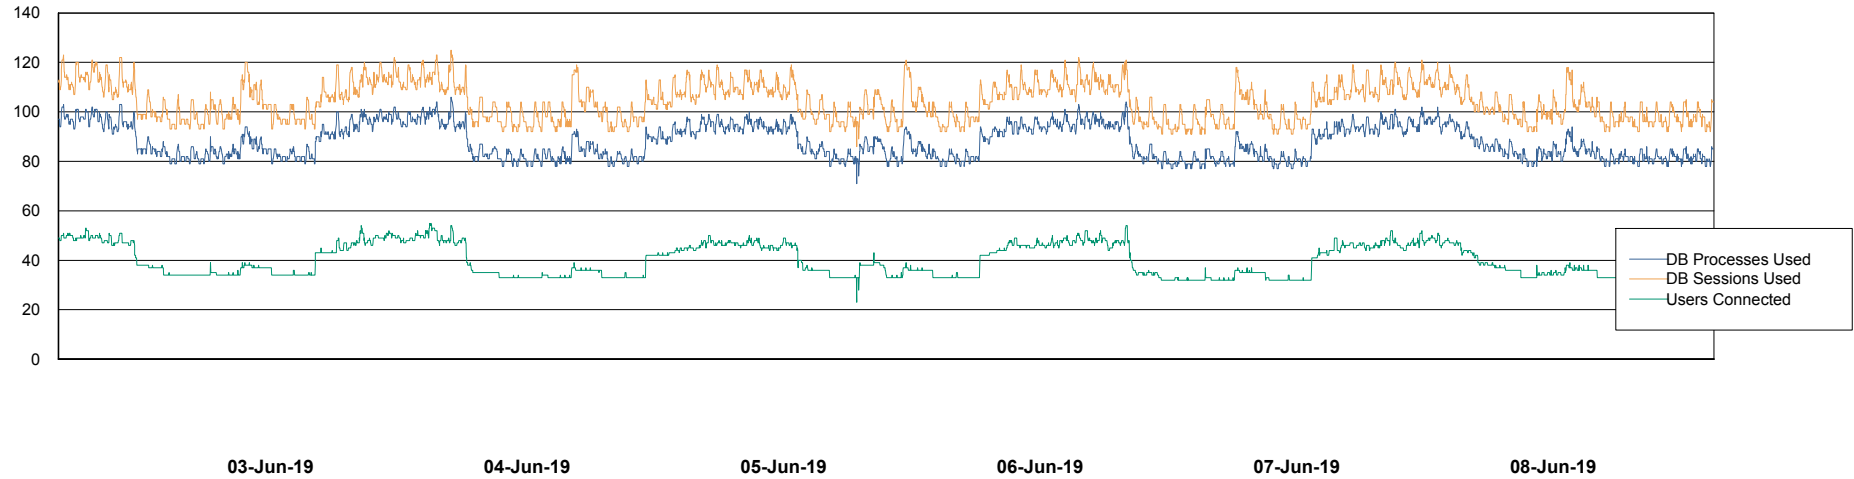

Weekly SLA Customer Report

Customer VEN_Production
Database ID 35

Harddisk Usage VEN_PRD_DB_BI

	Free disk space on c: (%)	Total disk space on c: (Gb)	Free disk space on d: (%)	Total disk space on d: (Gb)
08-Jun-19	54	102	61	601
07-Jun-19	54	102	61	601
06-Jun-19	54	102	61	601
05-Jun-19	54	102	61	601
04-Jun-19	52	102	61	601
03-Jun-19	52	102	62	601
02-Jun-19	52	102	63	601

Weekly SLA Customer Report

Customer VEN_Production
Database ID 35

Database Performance ABSVEN06 Primary DB 2019

Weekly SLA Customer Report

Customer VEN_Production
Database ID 35

Database Performance ABSVEN07 Standby DB 2019