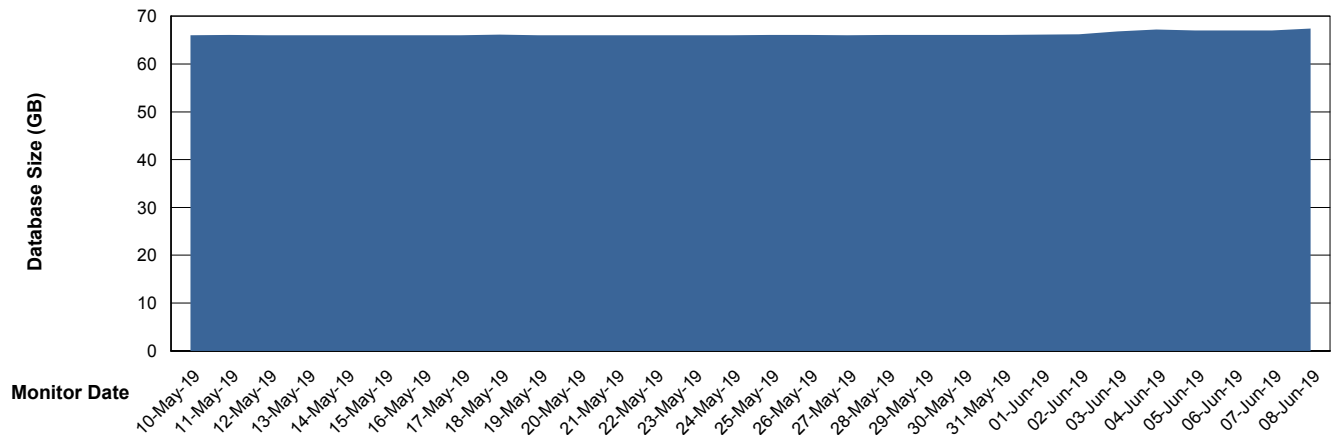

Weekly SLA Customer Report

Customer VEN_Production
Database ID 35

Database Performance VENDB_BI

Weekly SLA Customer Report

Customer VEN_Production
Database ID 35

DATABASE SIZE ABSVEN06 Primary DB 2019

Database growth over last month

DATABASE SIZE VENDB_BI

Database growth over last month

Weekly SLA Customer Report

Customer VEN_Production
 Database ID 35

Database Tablespace ABSVEN06 Primary DB 2019

Date	Tablespace Name	Filesize (Gb)	Usedsize (Gb)	Percentage free
08-Jun-19	ABSDATA	96	86	10
	INDX	112	91	19
07-Jun-19	ABSDATA	96	86	10
	INDX	112	91	19
06-Jun-19	ABSDATA	96	86	10
	INDX	112	91	19
05-Jun-19	ABSDATA	96	86	10
	INDX	112	91	19
04-Jun-19	ABSDATA	96	86	10
	INDX	112	91	19
03-Jun-19	ABSDATA	96	86	10
	INDX	112	91	19
02-Jun-19	ABSDATA	96	86	10
	INDX	112	91	19