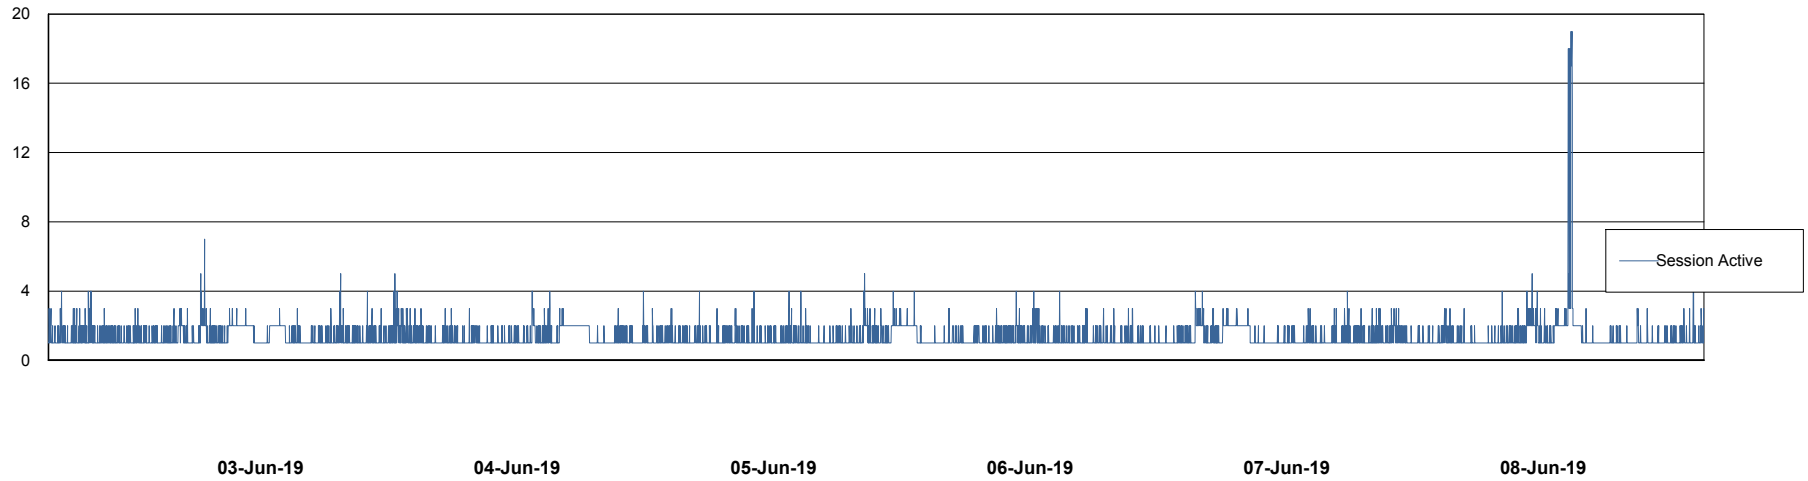

Database Performance STKDB_ABS1 Production Database