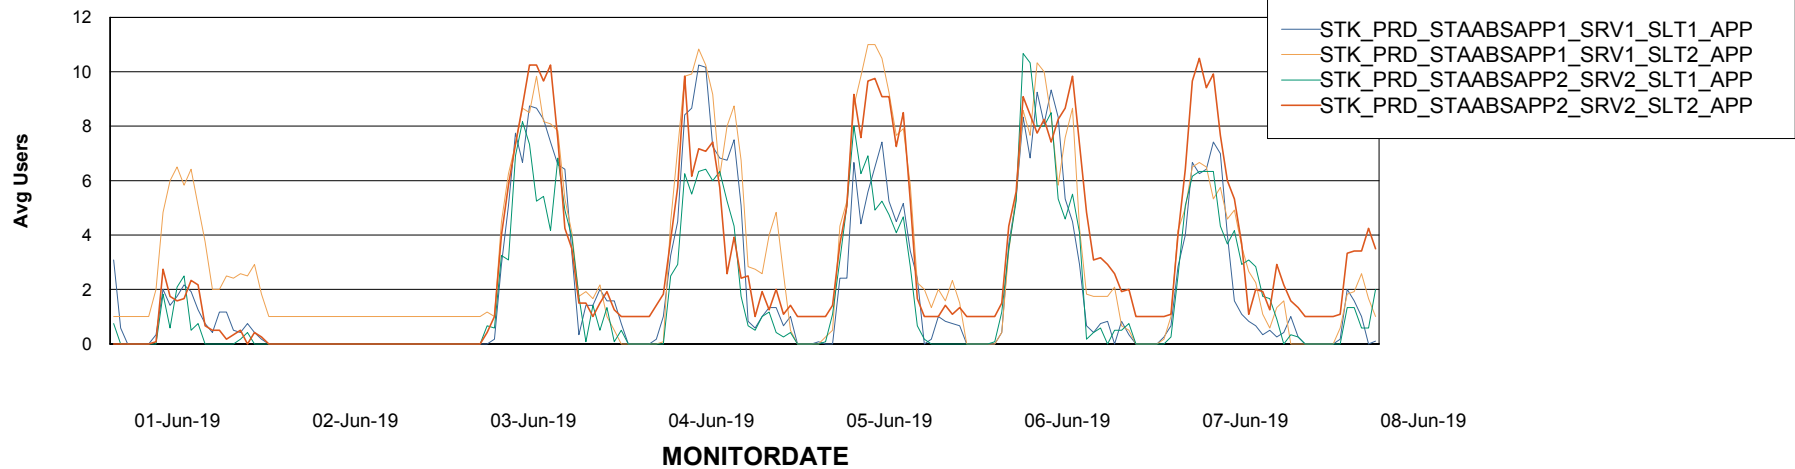

Avg users per day per ABS server