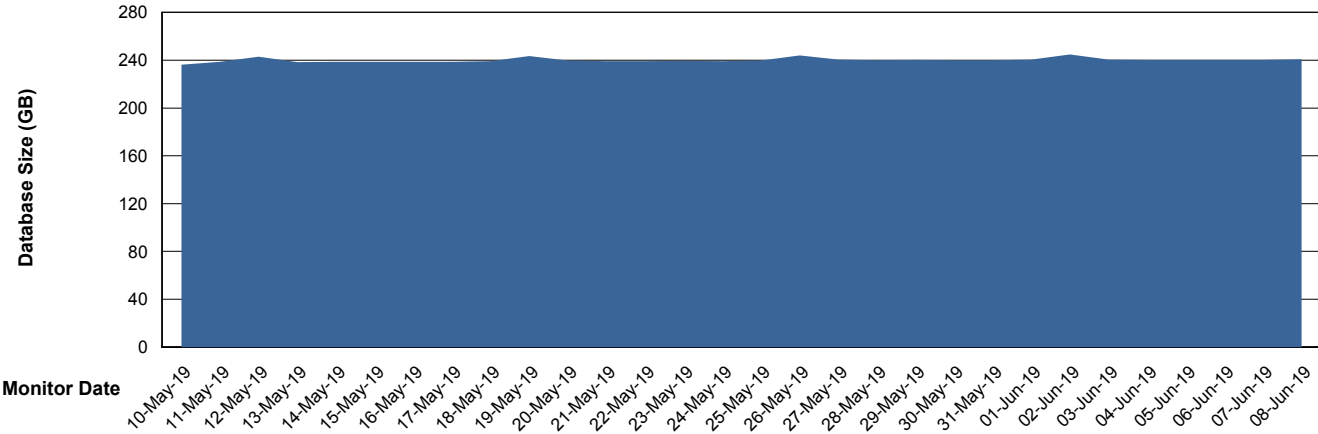

DATABASE SIZE STKDB_ABS1 Production Database

Database growth over last month

Database Tablespace STKDB_ABS1 Production Database

Date	Tablespace Name	Filesize (Gb)	Usedsize (Gb)	Percentage free
08-Jun-19	ABSDATA	177	107	40
	INDX	154	131	15
07-Jun-19	ABSDATA	177	107	40
	INDX	154	131	15
06-Jun-19	ABSDATA	177	107	40
	INDX	154	131	15
05-Jun-19	ABSDATA	177	107	40
	INDX	154	131	15
04-Jun-19	ABSDATA	177	107	40
	INDX	154	131	15
03-Jun-19	ABSDATA	177	107	40
	INDX	154	131	15
02-Jun-19	ABSDATA	177	107	40
	INDX	154	131	15