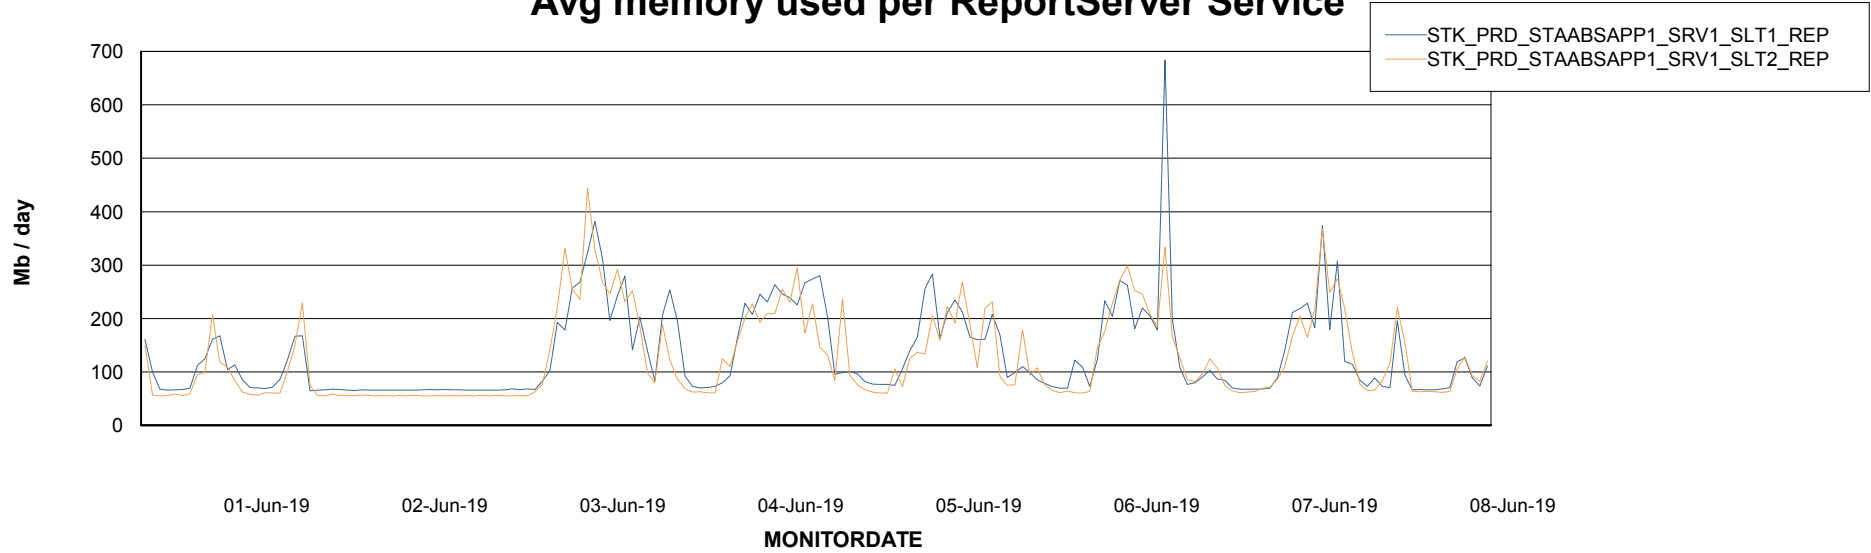

ABSSolute Application ReportServer Services

Avg memory used per ReportServer Service