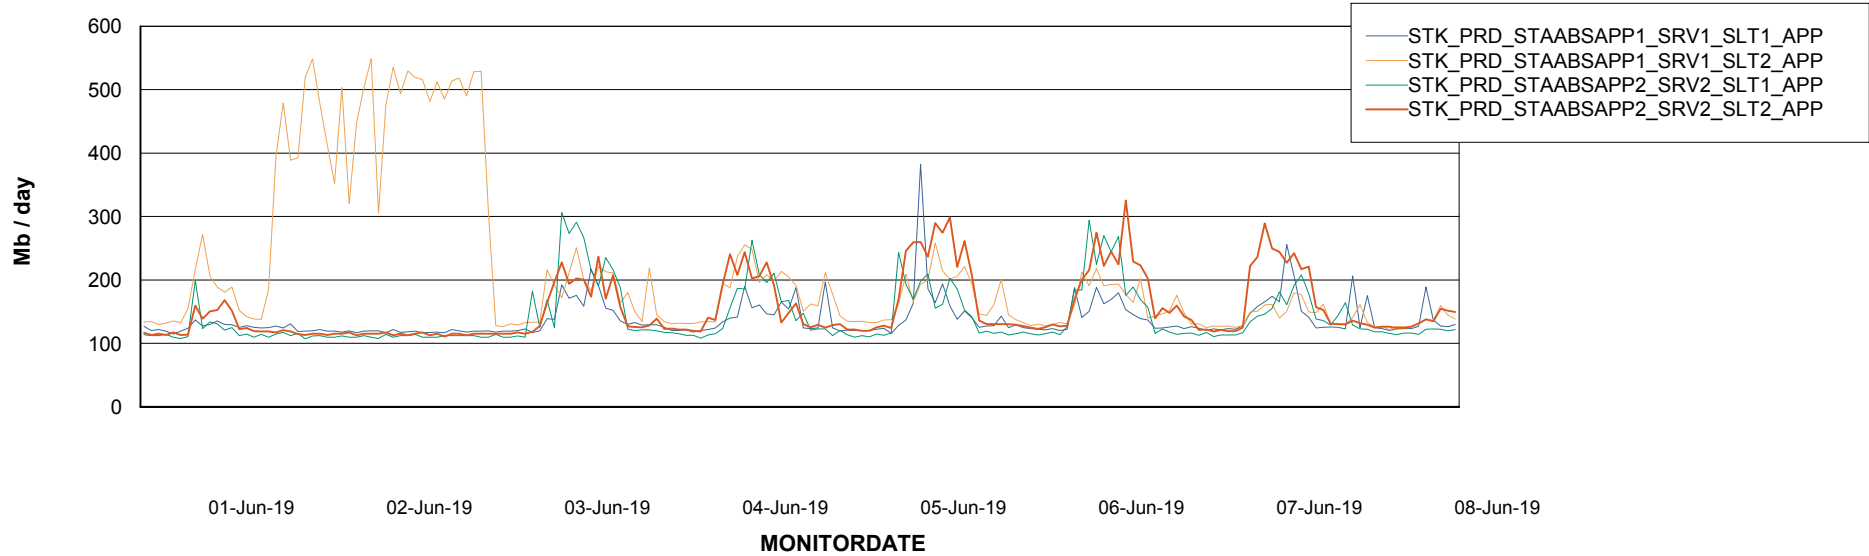

ABSSolute Application Server Services

Avg memory used per ABS Server Service