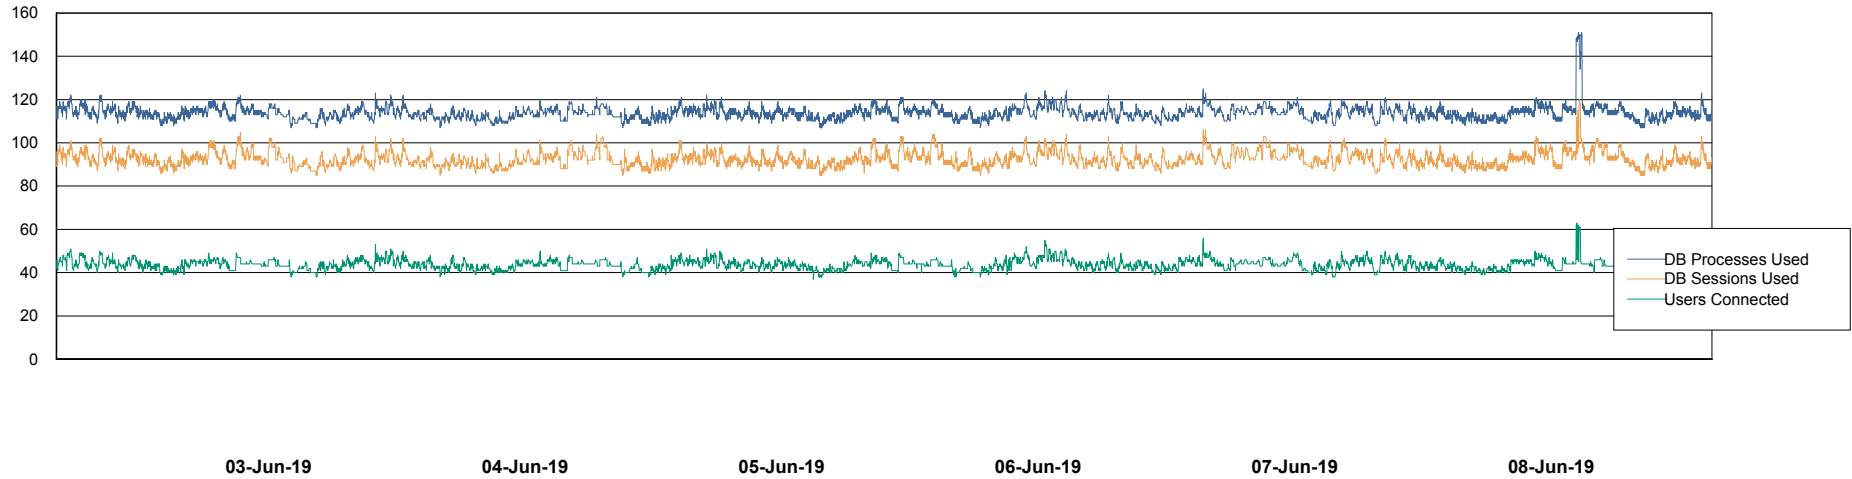

Database Performance STKDB_ABS1 Production Database