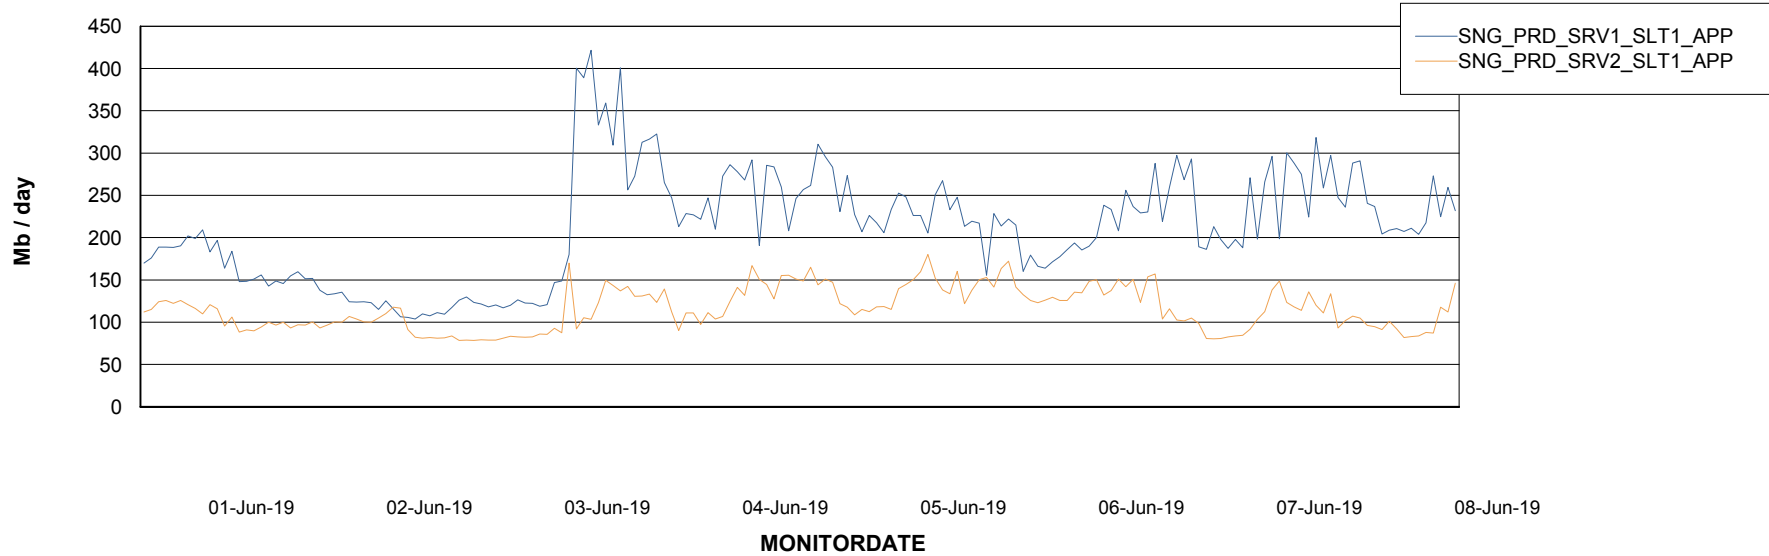

Weekly SLA Customer Report

Customer SNG_Production
Database ID 70

Database Performance SNGDB_Production

Weekly SLA Customer Report

Customer SNG_Production
 Database ID 70

DATABASE SIZE SNGDB_Production

Database growth over last month

Database Tablespace SNGDB_Production

Date	Tablespace Name	Filesize (Gb)	Usedsize (Gb)	Percentage free
08-Jun-19	ABSDATA	24	19	21
	INDX	75	63	16
07-Jun-19	ABSDATA	24	19	21
	INDX	75	63	16
06-Jun-19	ABSDATA	24	19	21
	INDX	75	63	16
05-Jun-19	ABSDATA	24	19	21
	INDX	75	63	16
04-Jun-19	ABSDATA	24	19	21
	INDX	75	63	16
03-Jun-19	ABSDATA	24	19	21
	INDX	75	62	17
02-Jun-19	ABSDATA	24	19	21
	INDX	75	62	17

Weekly SLA Customer Report

Customer SNG_Production
Database ID 70

ABSSolute Application Server Services

Avg memory used per ABS Server Service

Avg users per day per ABS server

Weekly SLA Customer Report

Customer SNG_Production
Database ID 70