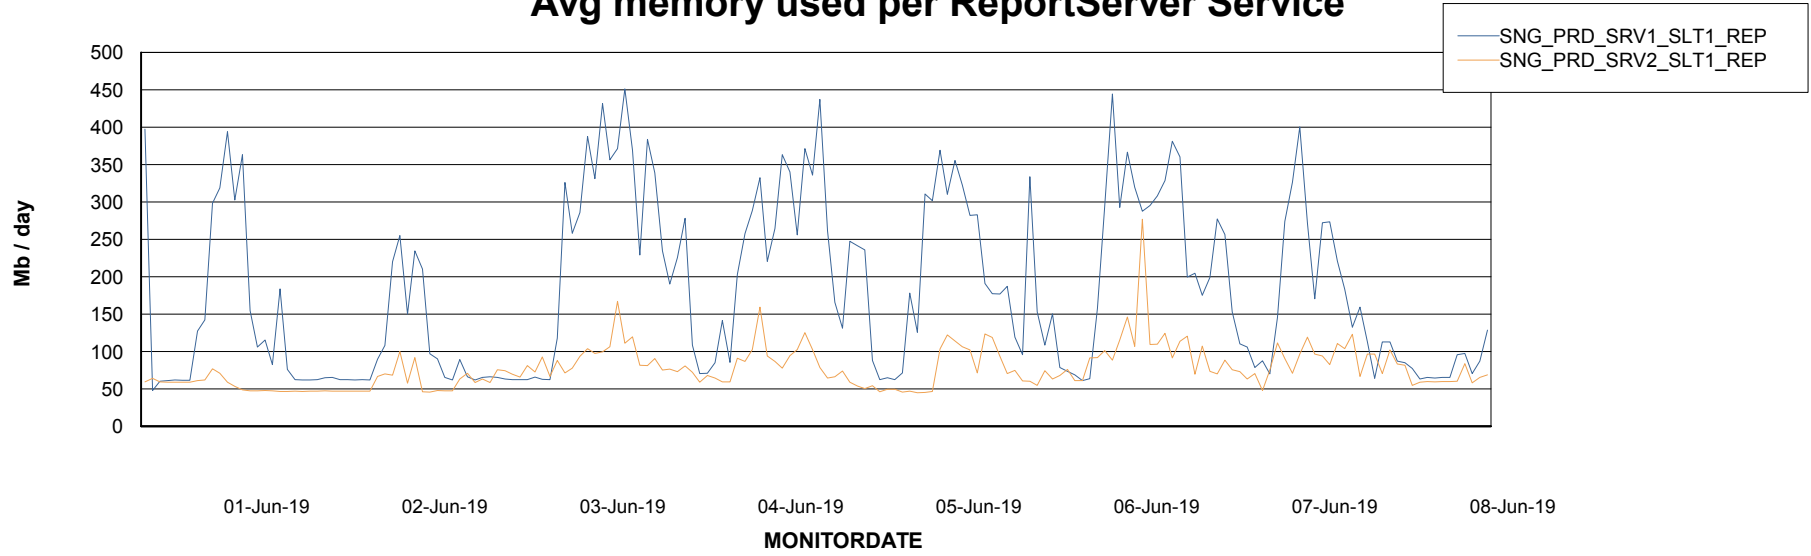

ABSSolute Application ReportServer Services

Avg memory used per ReportServer Service