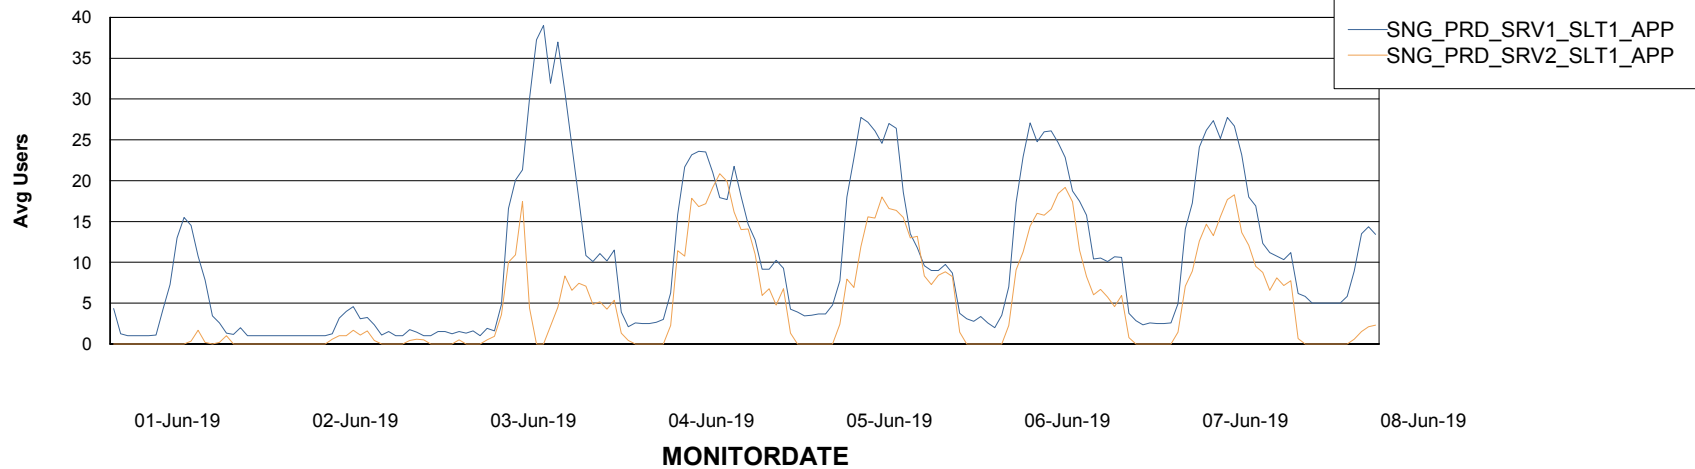

Database Tablespace SNGDB_Production

Date	Tablespace Name	Filesize (Gb)	Usedsize (Gb)	Percentage free
08-Jun-19	ABSDATA	24	19	21
	INDX	75	63	16
07-Jun-19	ABSDATA	24	19	21
	INDX	75	63	16
06-Jun-19	ABSDATA	24	19	21
	INDX	75	63	16
05-Jun-19	ABSDATA	24	19	21
	INDX	75	63	16
04-Jun-19	ABSDATA	24	19	21
	INDX	75	63	16
03-Jun-19	ABSDATA	24	19	21
	INDX	75	62	17
02-Jun-19	ABSDATA	24	19	21
	INDX	75	62	17

Weekly SLA Customer Report

Customer SNG_Production
Database ID 70

ABSSolute Application Server Services

Avg memory used per ABS Server Service

Avg users per day per ABS server

Weekly SLA Customer Report

Customer SNG_Production
Database ID 70