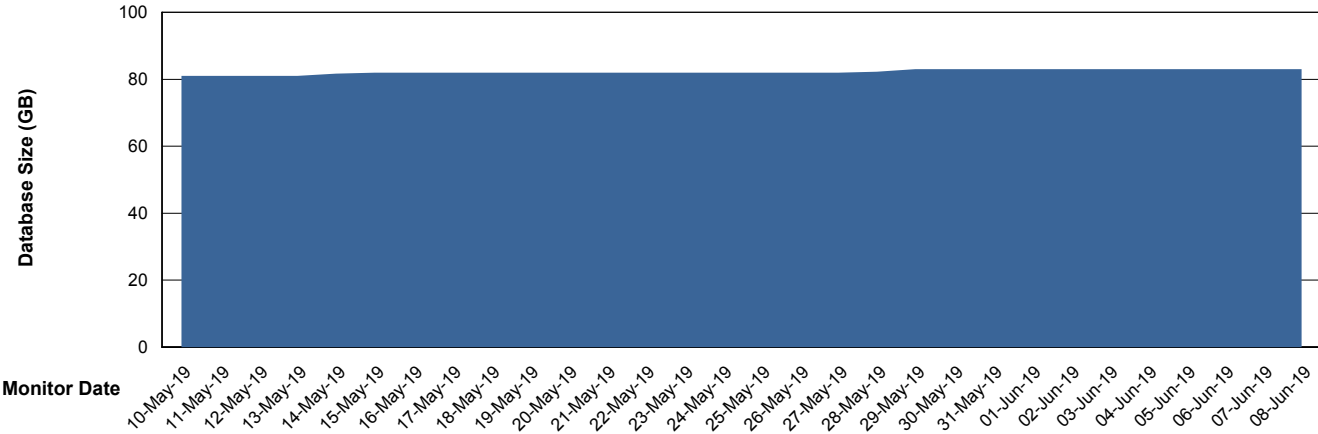

Weekly SLA Customer Report

Customer SNG_Production
Database ID 70

Database Performance SNGDB_Production

Weekly SLA Customer Report

Customer SNG_Production
 Database ID 70

DATABASE SIZE SNGDB_Production

Database growth over last month

Database Tablespace SNGDB_Production

Date	Tablespace Name	Filesize (Gb)	Usedsize (Gb)	Percentage free
08-Jun-19	ABSDATA	24	19	21
	INDX	75	63	16
07-Jun-19	ABSDATA	24	19	21
	INDX	75	63	16
06-Jun-19	ABSDATA	24	19	21
	INDX	75	63	16
05-Jun-19	ABSDATA	24	19	21
	INDX	75	63	16
04-Jun-19	ABSDATA	24	19	21
	INDX	75	63	16
03-Jun-19	ABSDATA	24	19	21
	INDX	75	62	17
02-Jun-19	ABSDATA	24	19	21
	INDX	75	62	17