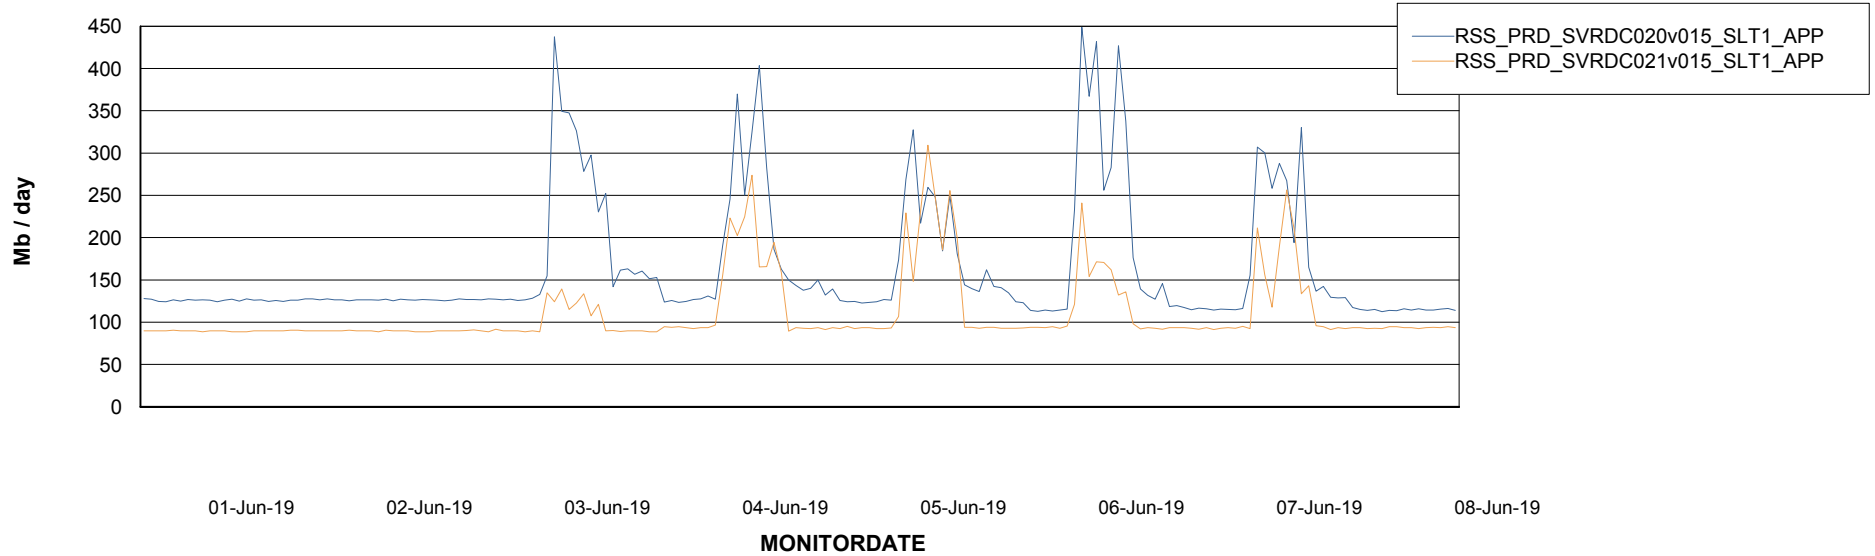

Weekly SLA Customer Report

Customer RSS Production
Database ID 52

Database Performance RSSDB_Production

Weekly SLA Customer Report

Customer RSS Production
Database ID 52

Database Performance RSSDB_Standby

Weekly SLA Customer Report

Customer RSS Production
 Database ID 52

DATABASE SIZE RSSDB_Production

Database growth over last month

Database Tablespace RSSDB_Production

Date	Tablespace Name	Filesize (Gb)	Usedsize (Gb)	Percentage free
08-Jun-19	ABSDATA	30,000	23,729	21
	INDX	40,000	31,706	21
07-Jun-19	ABSDATA	30,000	23,729	21
	INDX	40,000	31,706	21
06-Jun-19	ABSDATA	30,000	23,713	21
	INDX	40,000	31,665	21
05-Jun-19	ABSDATA	30,000	23,705	21
	INDX	40,000	31,605	21
04-Jun-19	ABSDATA	30,000	23,623	21
	INDX	40,000	31,567	21
03-Jun-19	ABSDATA	30,000	23,615	21
	INDX	40,000	31,436	21
02-Jun-19	ABSDATA	30,000	23,607	21
	INDX	40,000	31,394	22

Weekly SLA Customer Report

Customer RSS Production
Database ID 52

ABSSolute Application Server Services

Avg memory used per ABS Server Service

Avg users per day per ABS server

Weekly SLA Customer Report

Customer RSS Production
Database ID 52