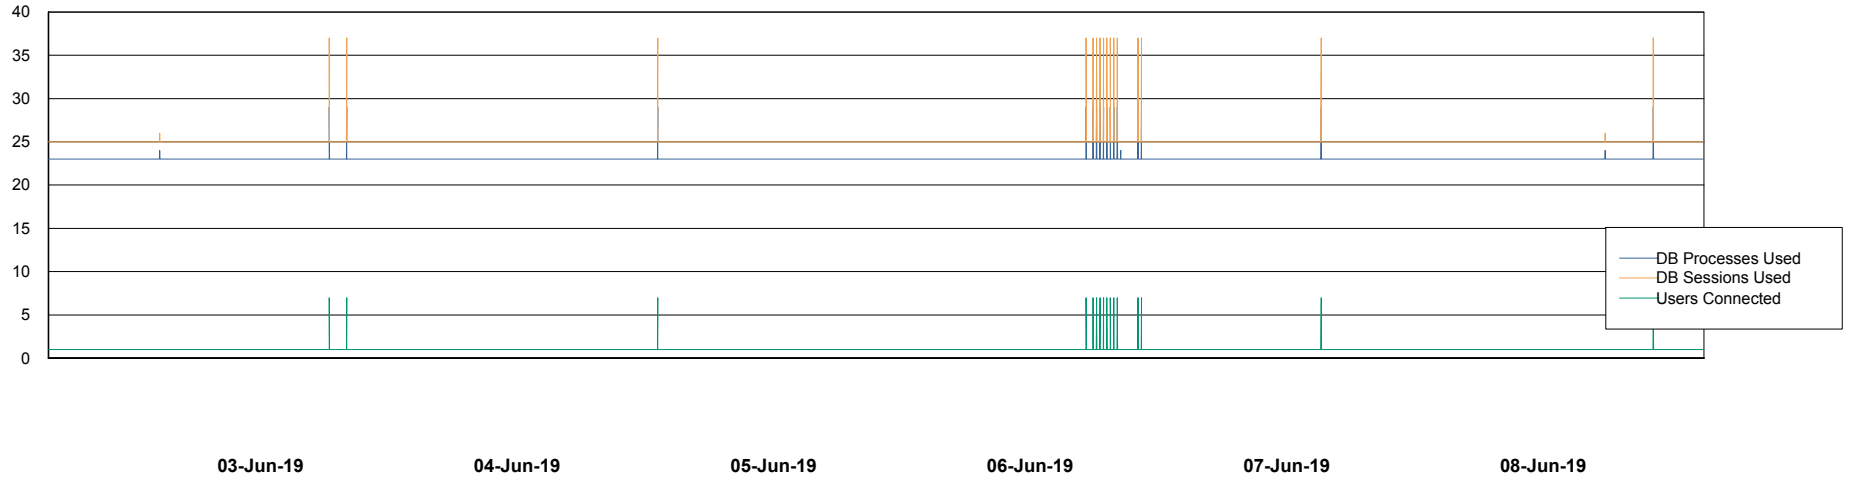

Weekly SLA Customer Report

Customer RSS Production
Database ID 52

Database Performance RSSDB_Production

Weekly SLA Customer Report

Customer RSS Production
Database ID 52

Database Performance RSSDB_Standby

Weekly SLA Customer Report