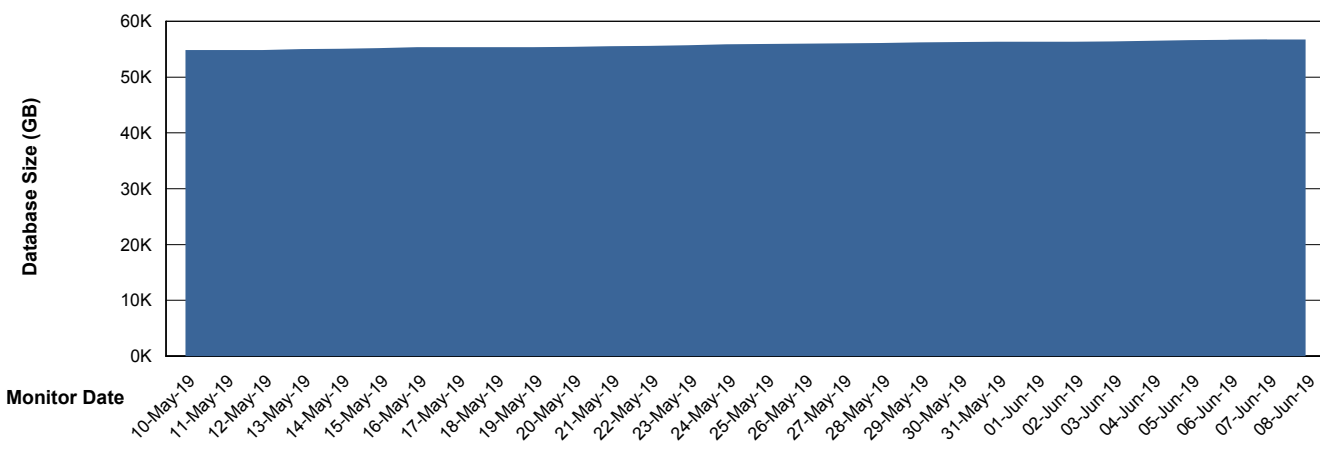

DATABASE SIZE RSSDB_Production

Database growth over last month

Database Tablespace RSSDB_Production

Date	Tablespace Name	Filesize (Gb)	Usedsize (Gb)	Percentage free
08-Jun-19	ABSDATA	30,000	23,729	21
	INDX	40,000	31,706	21
07-Jun-19	ABSDATA	30,000	23,729	21
	INDX	40,000	31,706	21
06-Jun-19	ABSDATA	30,000	23,713	21
	INDX	40,000	31,665	21
05-Jun-19	ABSDATA	30,000	23,705	21
	INDX	40,000	31,605	21
04-Jun-19	ABSDATA	30,000	23,623	21
	INDX	40,000	31,567	21
03-Jun-19	ABSDATA	30,000	23,615	21
	INDX	40,000	31,436	21
02-Jun-19	ABSDATA	30,000	23,607	21
	INDX	40,000	31,394	22