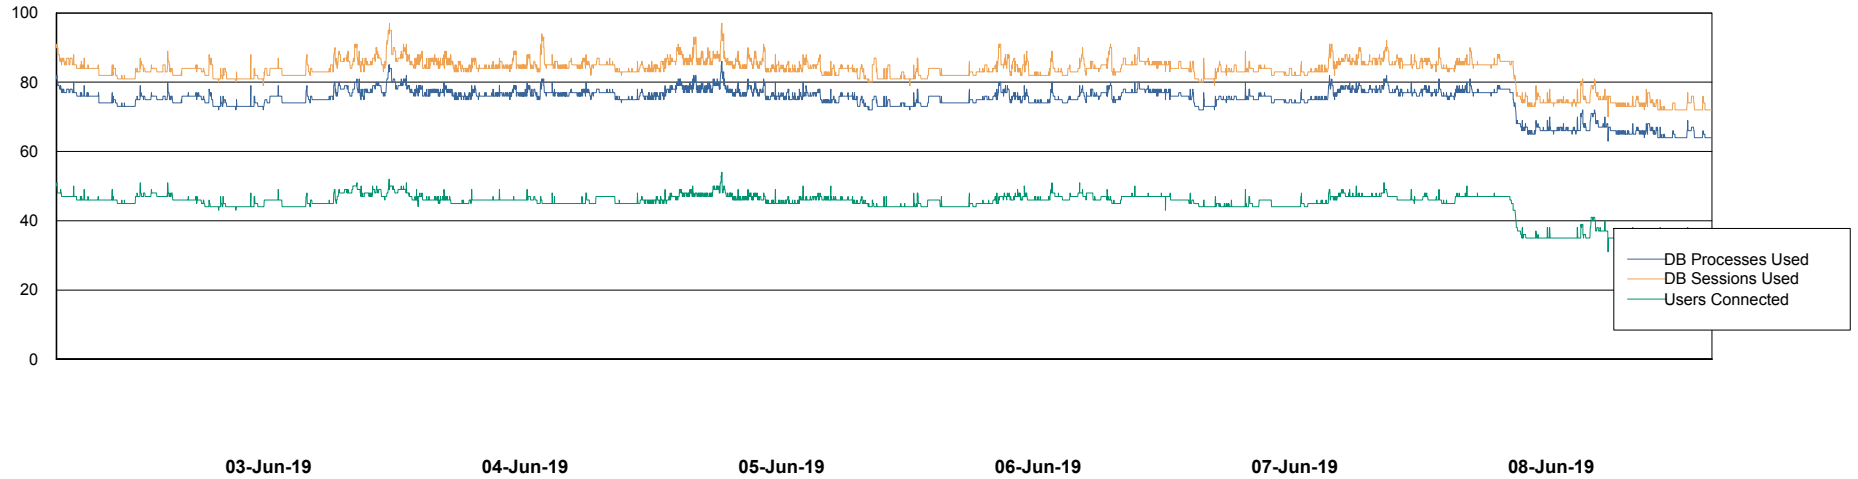

Database Performance RSSDB_Production