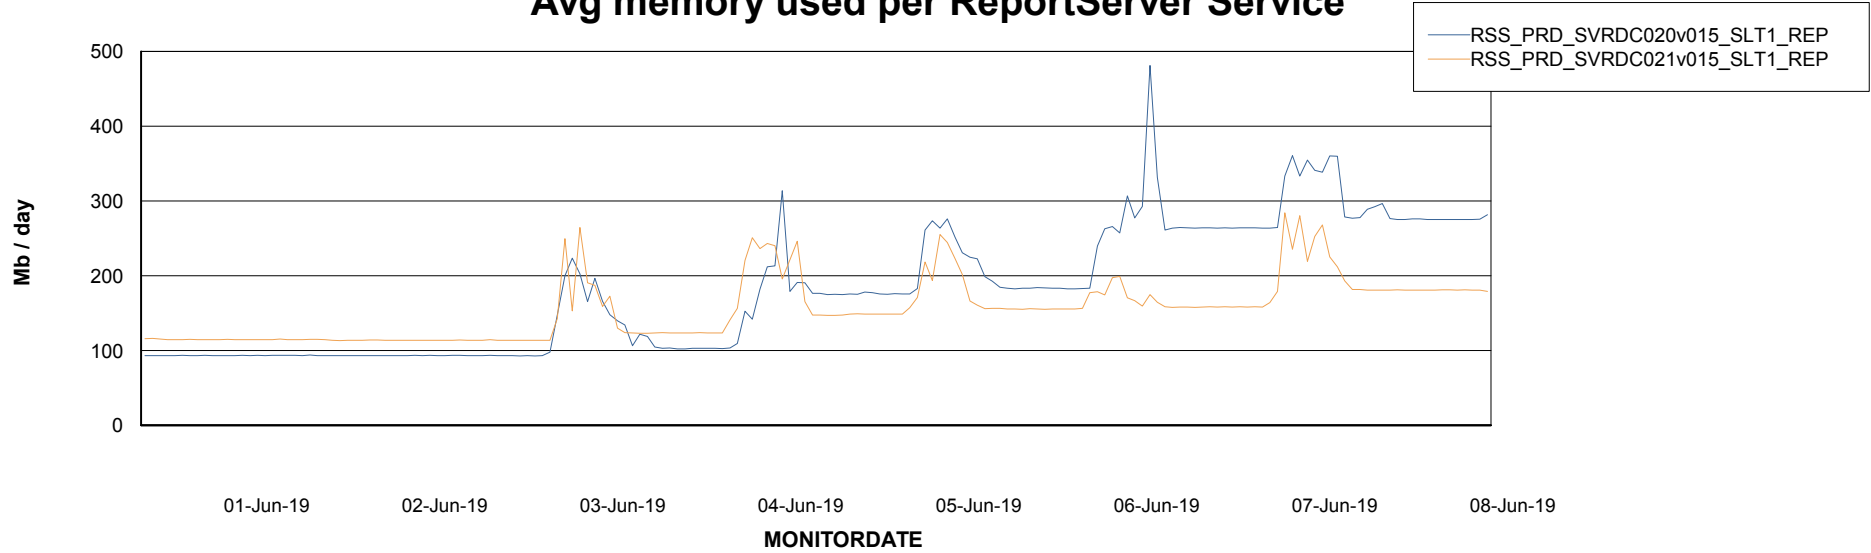

ABSSolute Application ReportServer Services

Avg memory used per ReportServer Service