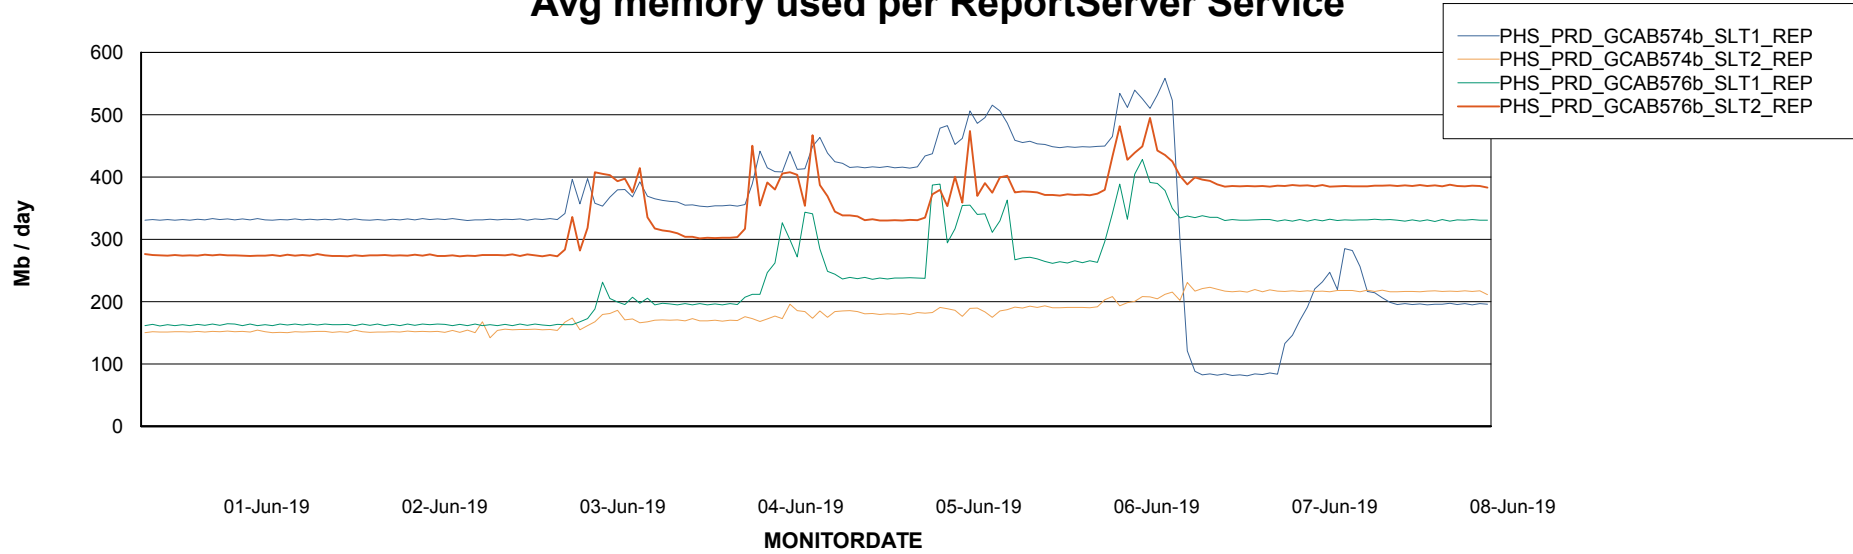

Avg memory used per ABS Server Service

Avg users per day per ABS server

Weekly SLA Customer Report

Customer PHS_Production
Database ID 47

ABSSolute Application ReportServer Services

Avg memory used per ReportServer Service