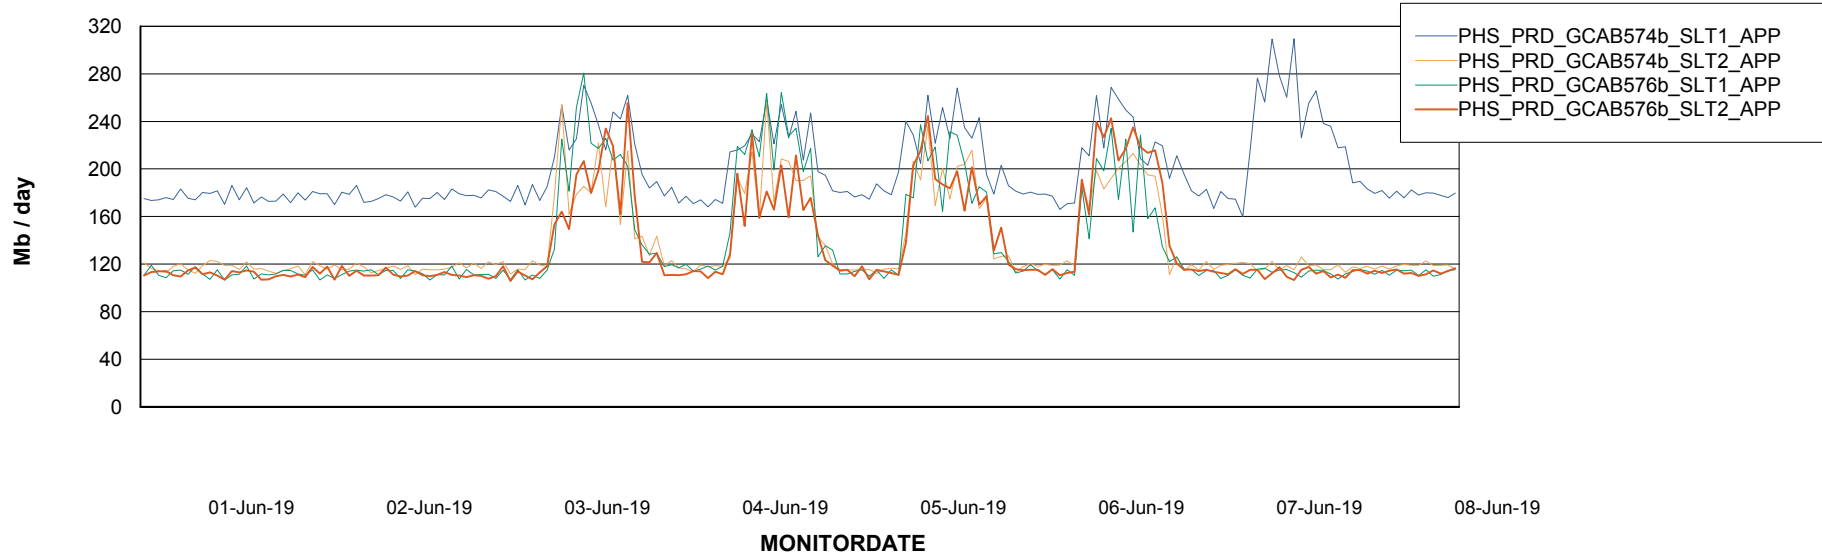

ABSolute Application Server Services

Avg memory used per ABS Server Service