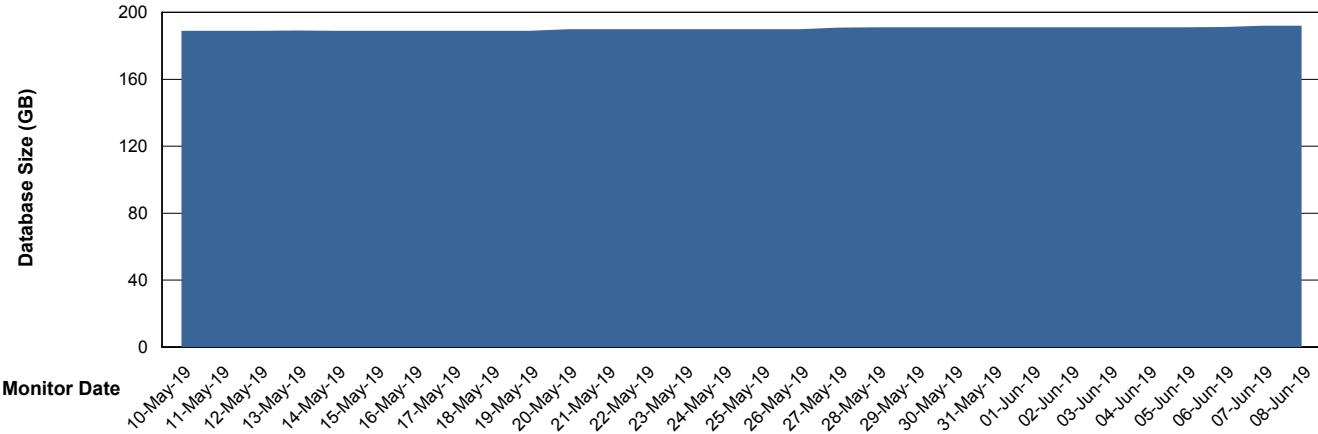

DATABASE SIZE PHSDB_Production

Database growth over last month

Database Tablespace PHSDB_Production

Date	Tablespace Name	Filesize (Gb)	Usedsize (Gb)	Percentage free
08-Jun-19	ABSDATA	214	181	15
	INDX	14	11	21
07-Jun-19	ABSDATA	214	181	15
	INDX	14	11	21
06-Jun-19	ABSDATA	214	180	16
	INDX	14	11	21
05-Jun-19	ABSDATA	214	180	16
	INDX	14	11	21
04-Jun-19	ABSDATA	214	180	16
	INDX	14	11	21
03-Jun-19	ABSDATA	214	180	16
	INDX	14	11	21
02-Jun-19	ABSDATA	214	179	16
	INDX	14	11	21