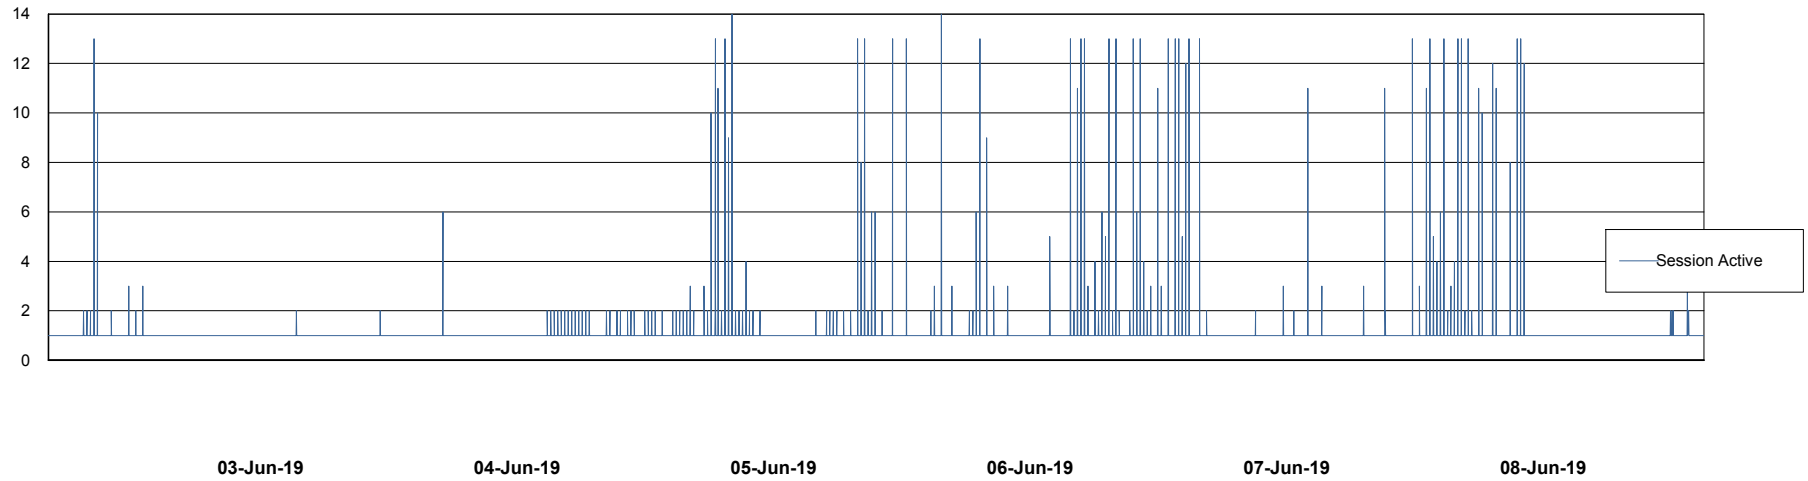

Weekly SLA Customer Report

Customer PCO Production
Database ID 44

Database Performance PCODB_Production

Weekly SLA Customer Report

Customer PCO Production
Database ID 44

Database Performance PCODB_Standby

Weekly SLA Customer Report