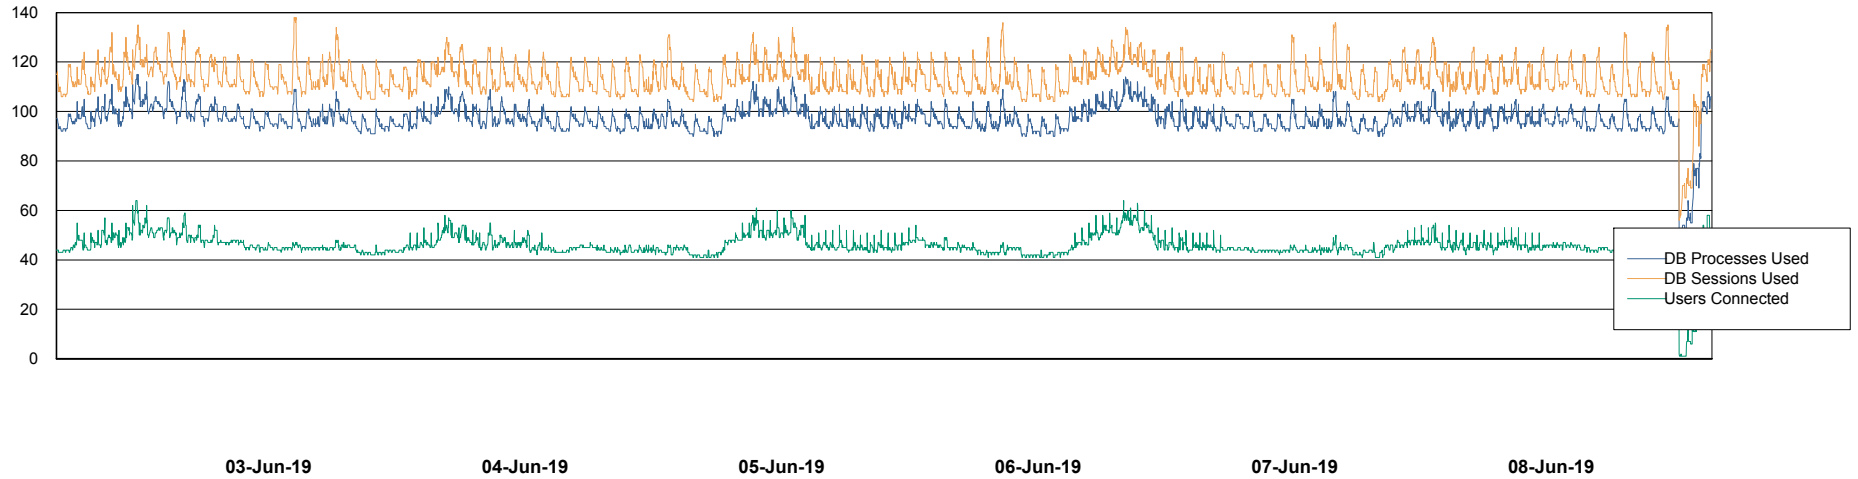

Database Performance PCODB_Production