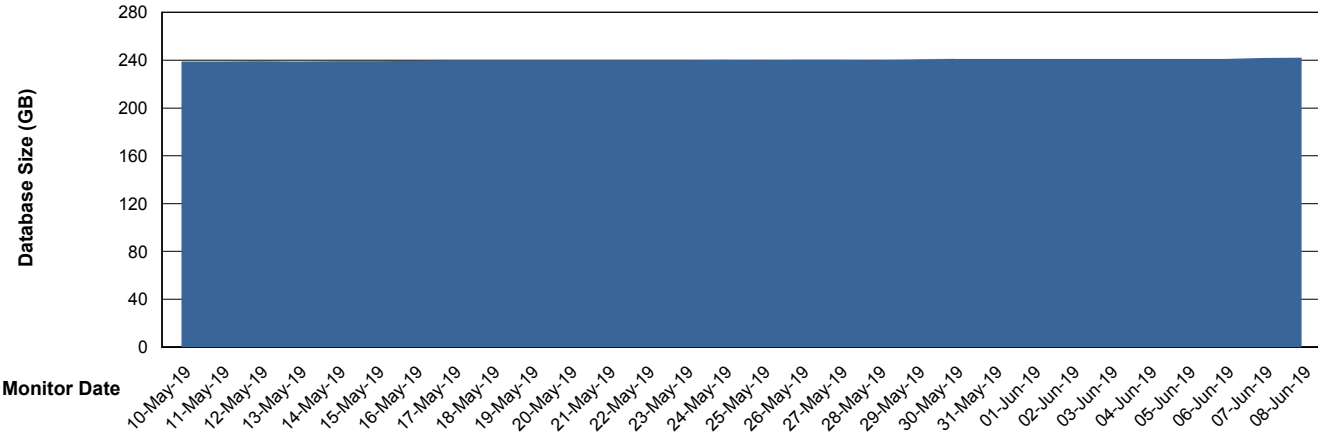

DATABASE SIZE PCODB_Production

Database growth over last month

Database Tablespace PCODB_Production

Date	Tablespace Name	Filesize (Gb)	Usedsize (Gb)	Percentage free
08-Jun-19	ABSDATA	150	87	42
	INDX	200	122	39
07-Jun-19	ABSDATA	150	87	42
	INDX	200	122	39
06-Jun-19	ABSDATA	150	86	43
	INDX	200	122	39
05-Jun-19	ABSDATA	150	86	43
	INDX	200	122	39
04-Jun-19	ABSDATA	150	86	43
	INDX	200	122	39
03-Jun-19	ABSDATA	150	86	43
	INDX	200	122	39
02-Jun-19	ABSDATA	150	86	43
	INDX	200	122	39