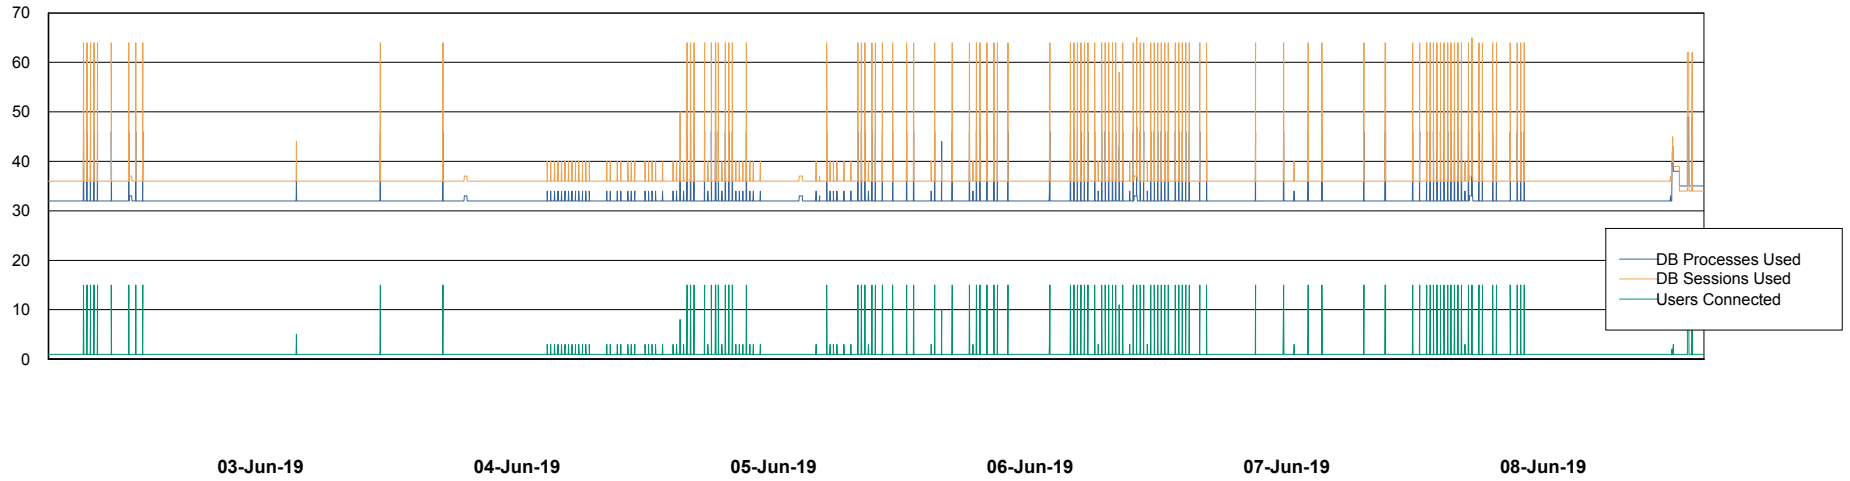

Weekly SLA Customer Report

Customer PCO Production
Database ID 44

Database Performance PCODB_Production

Weekly SLA Customer Report

Customer PCO Production
Database ID 44

Database Performance PCODB_Standby

Weekly SLA Customer Report