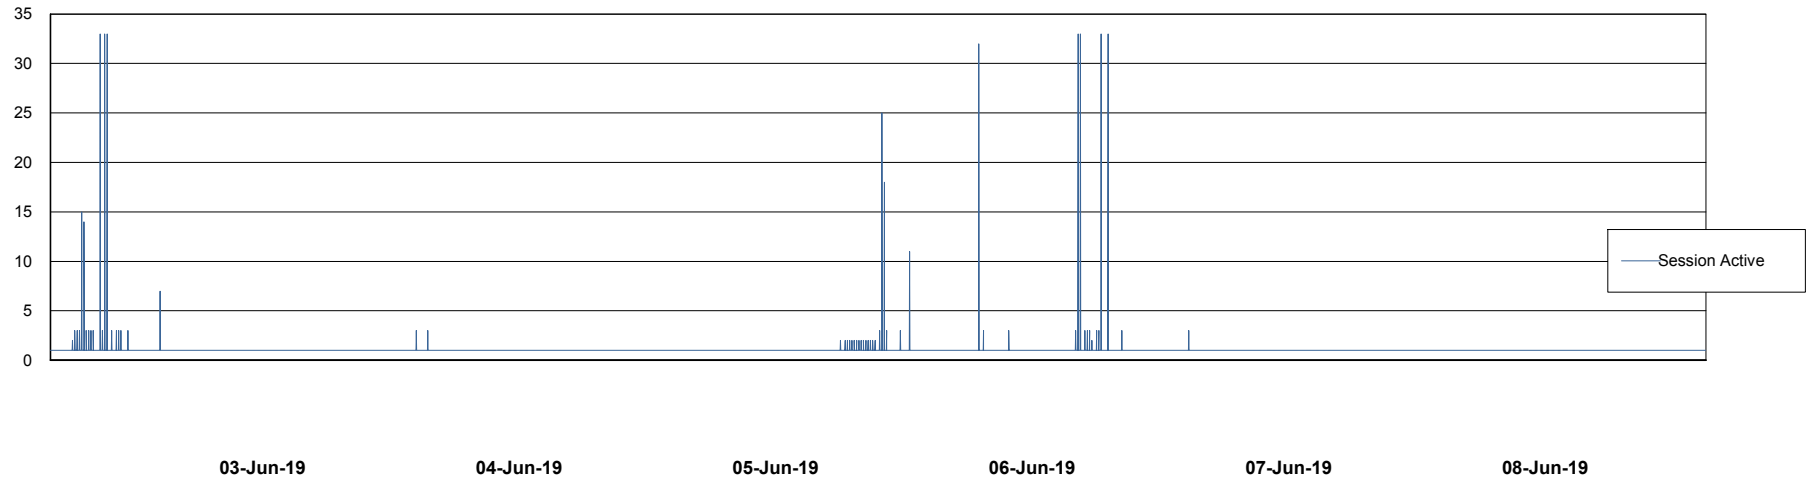

Database Performance NIXDB_Standby