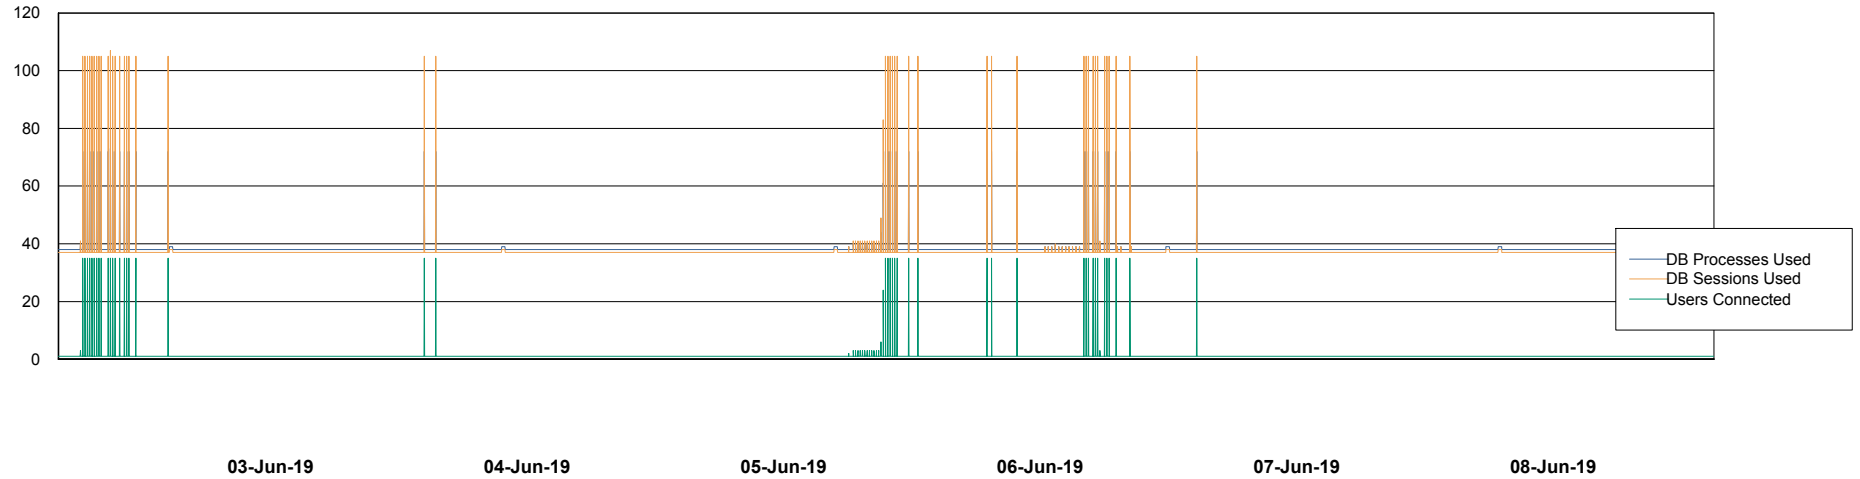

Database Performance NIXDB_Standby