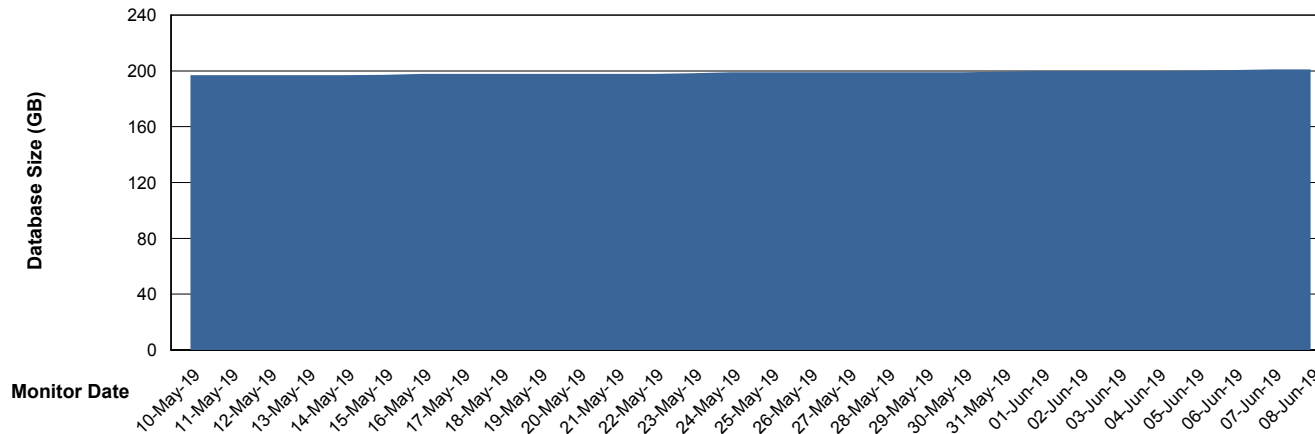

# Weekly SLA Customer Report

Customer NIX\_Production  
Database ID 51

DATABASE SIZE NIXDB\_BI

### Database growth over last month

DATABASE SIZE NIXDB\_Production

### Database growth over last month