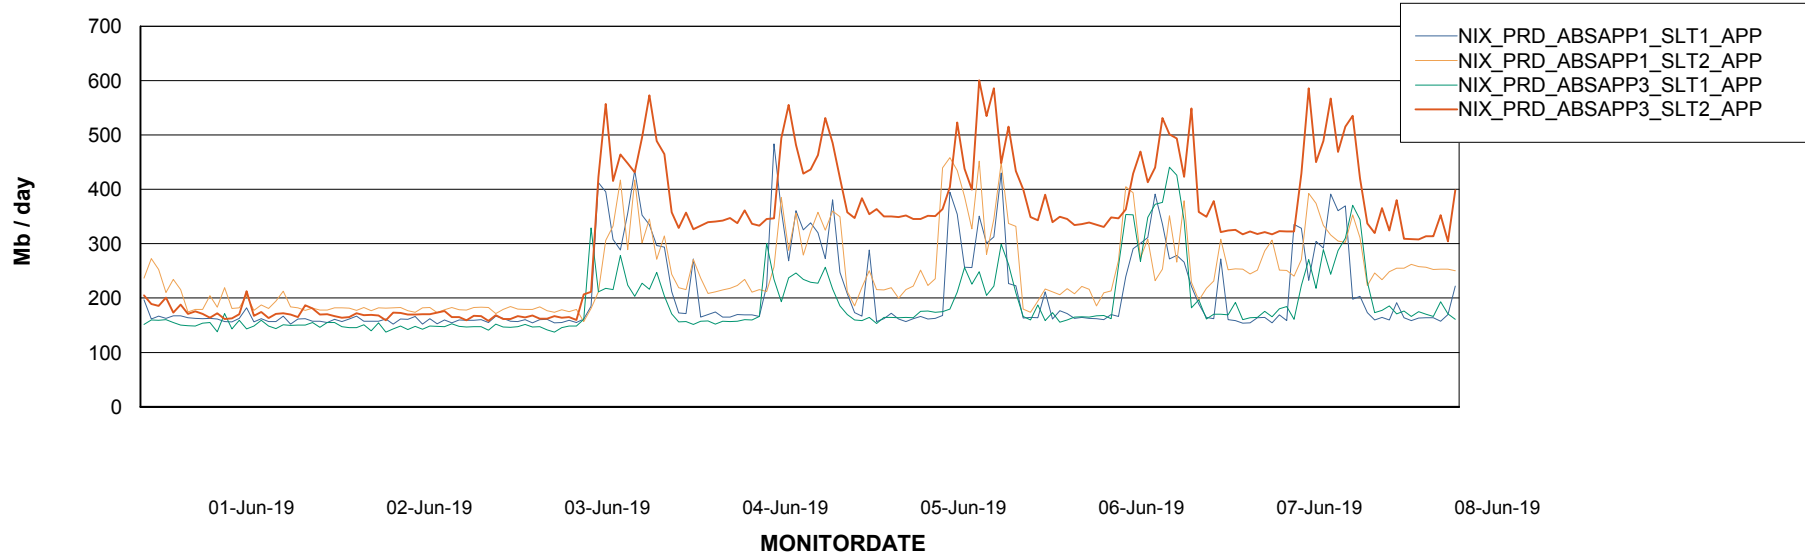

ABSSolute Application Server Services

Avg memory used per ABS Server Service