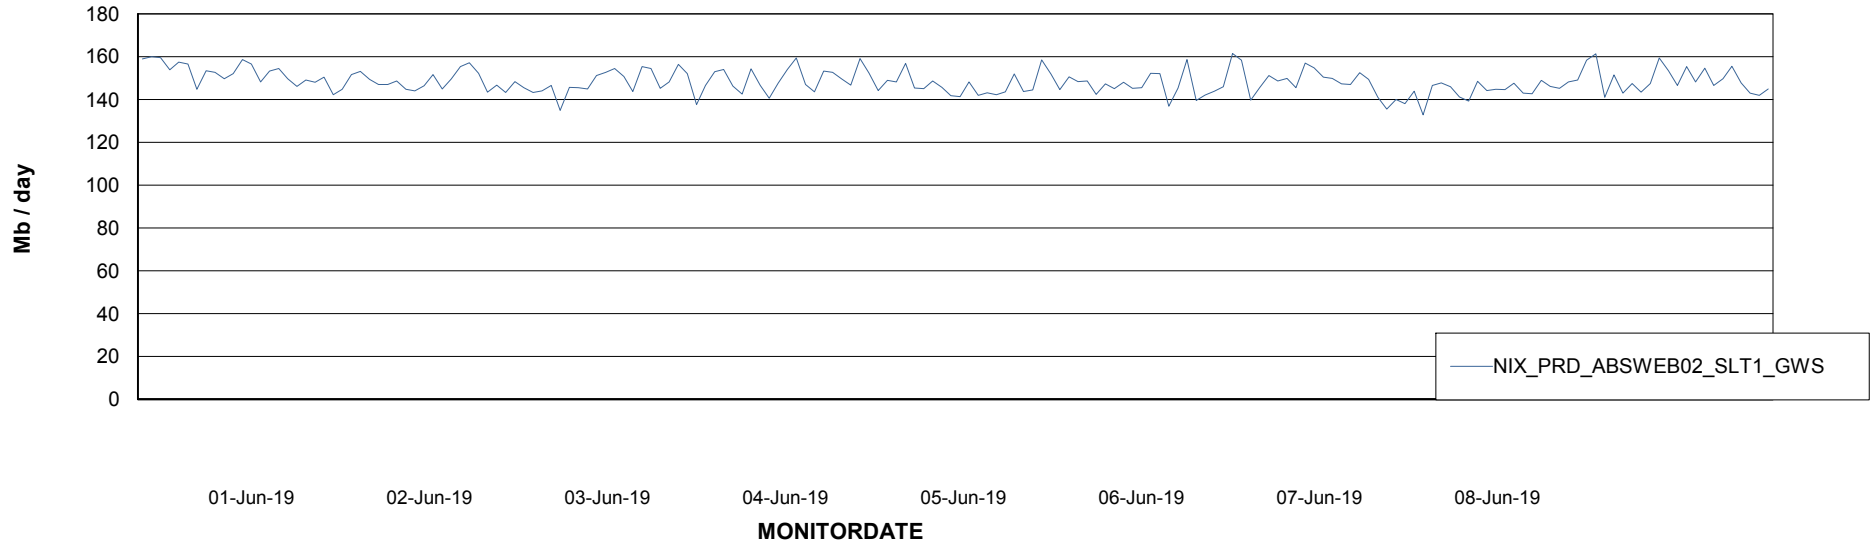

ABSSolute Web Component Services

Avg memory used per ABS Web component