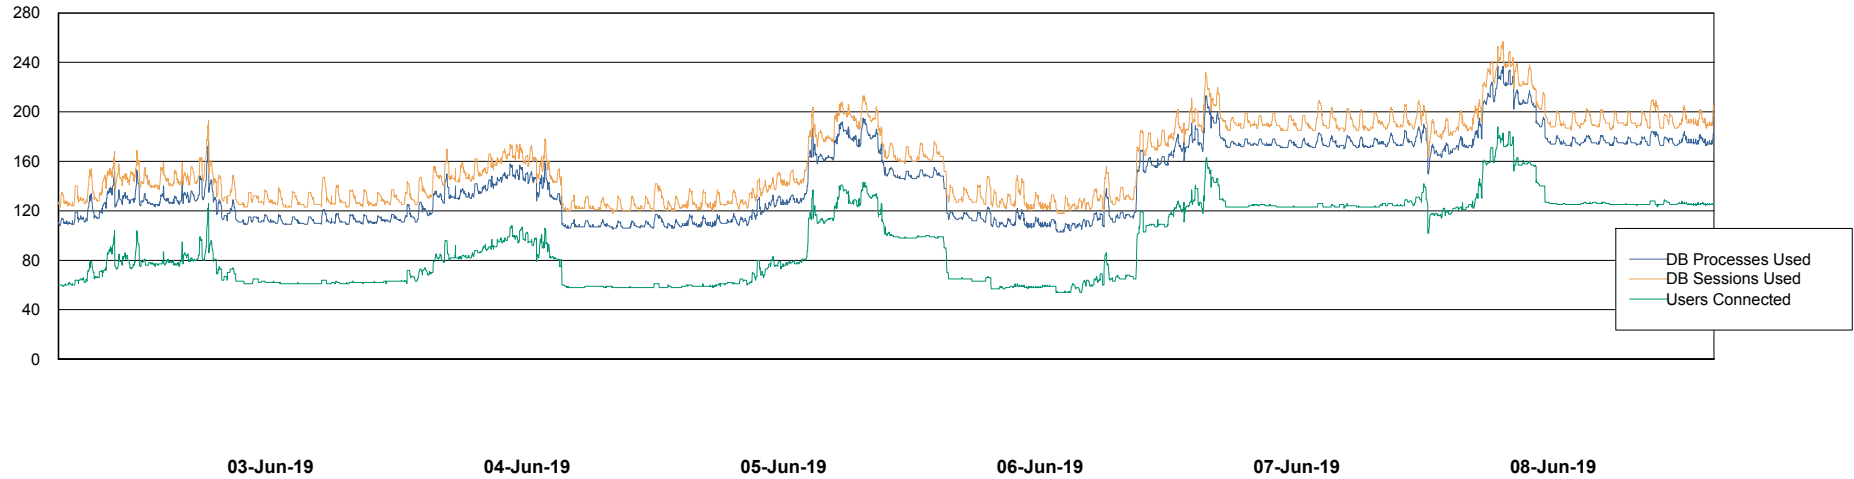

Database Performance NIXDB_Production