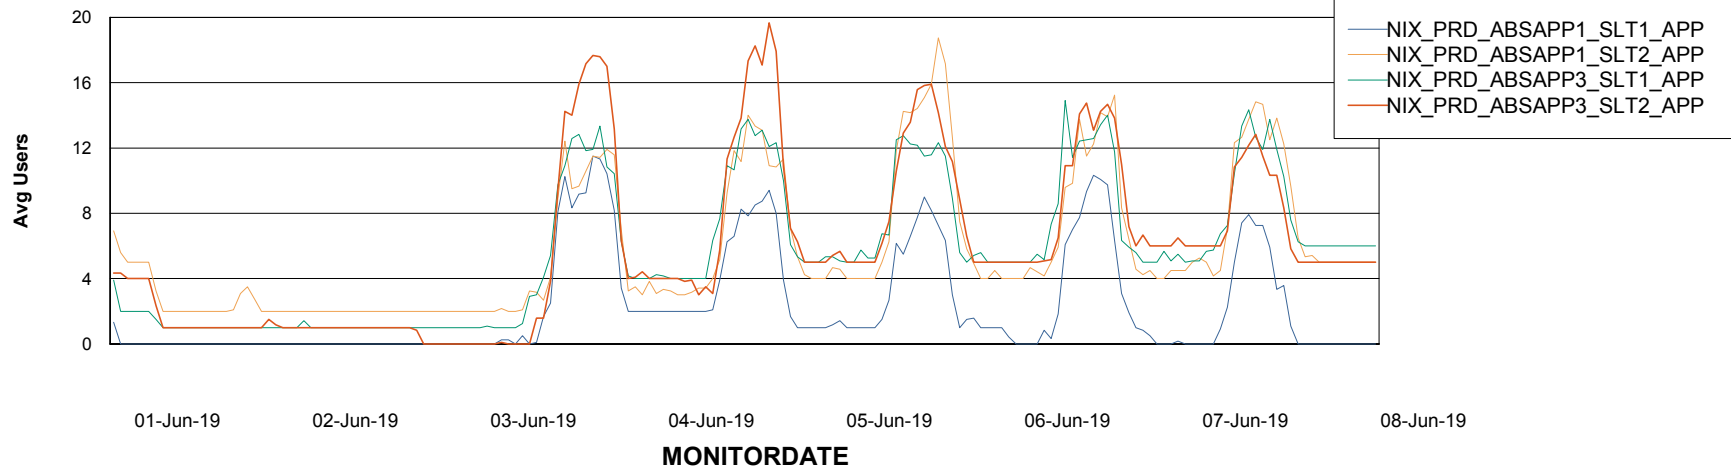

Avg users per day per ABS server