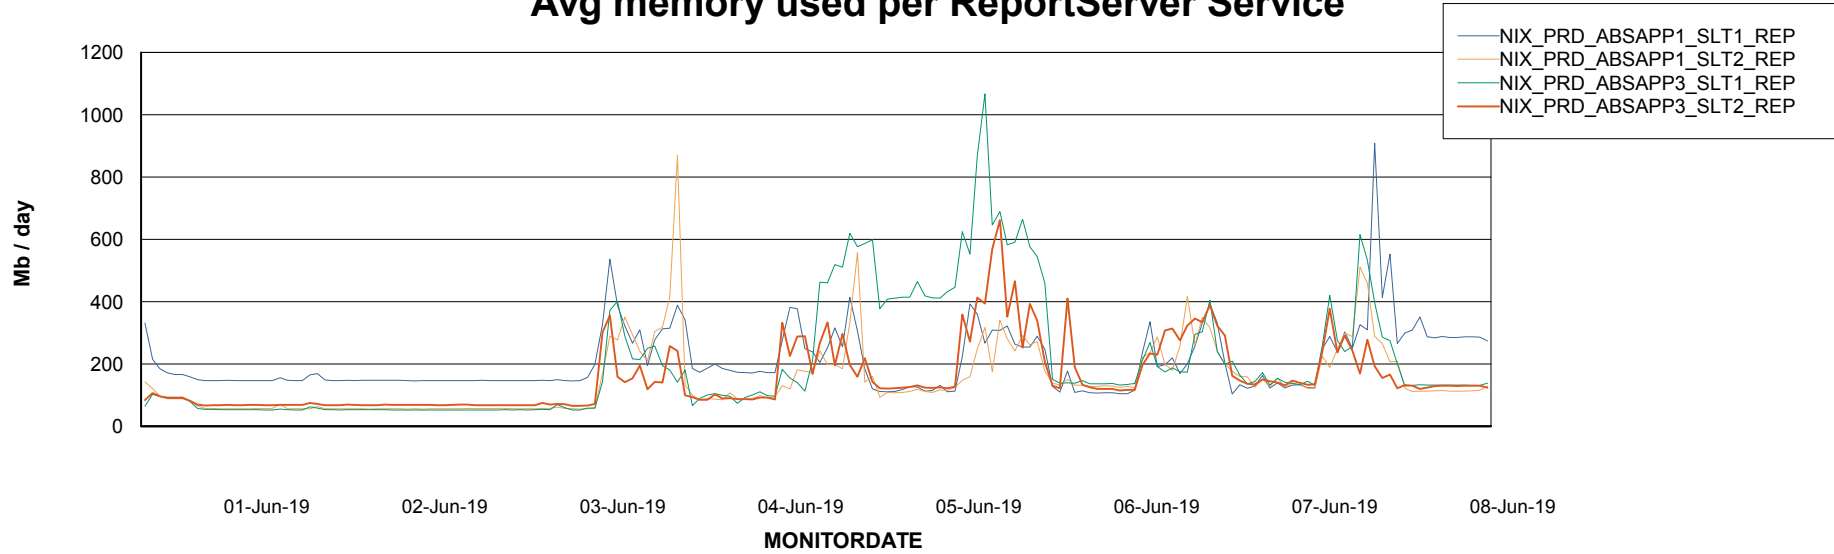

ABSSolute Application ReportServer Services

Avg memory used per ReportServer Service