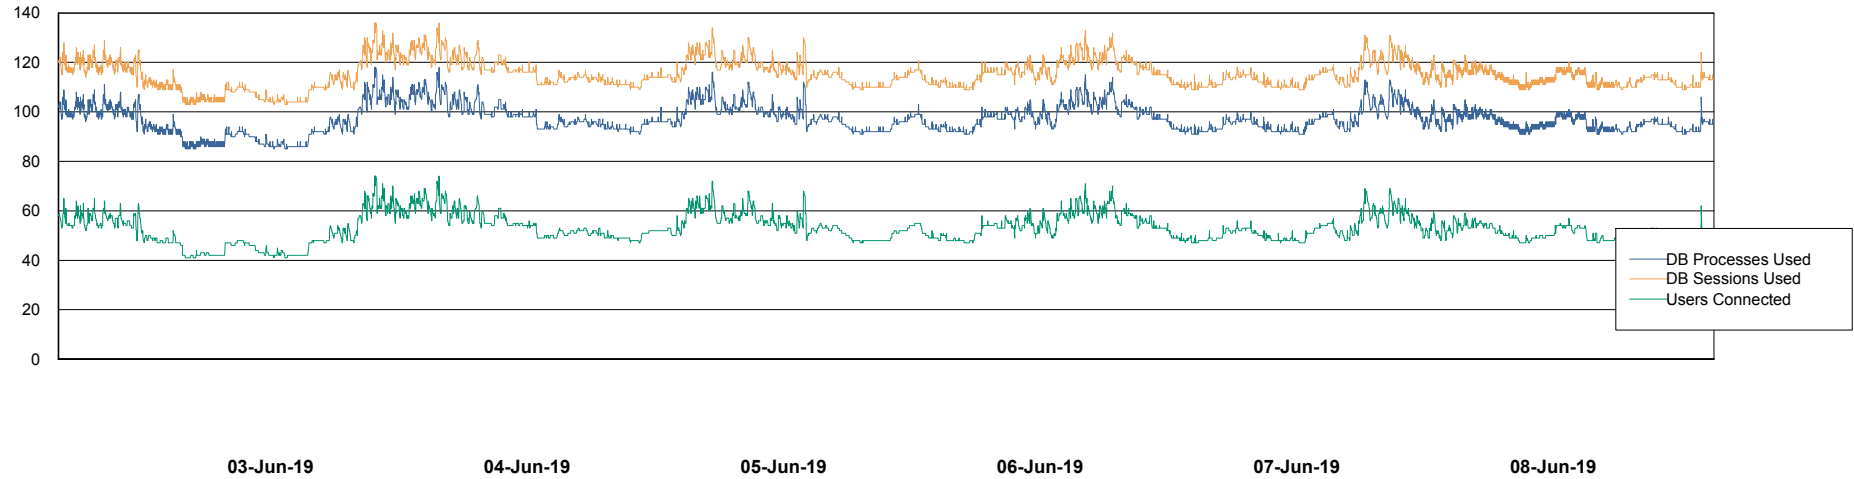

Database Performance LSS_ABSEE2_DB_LIODA5