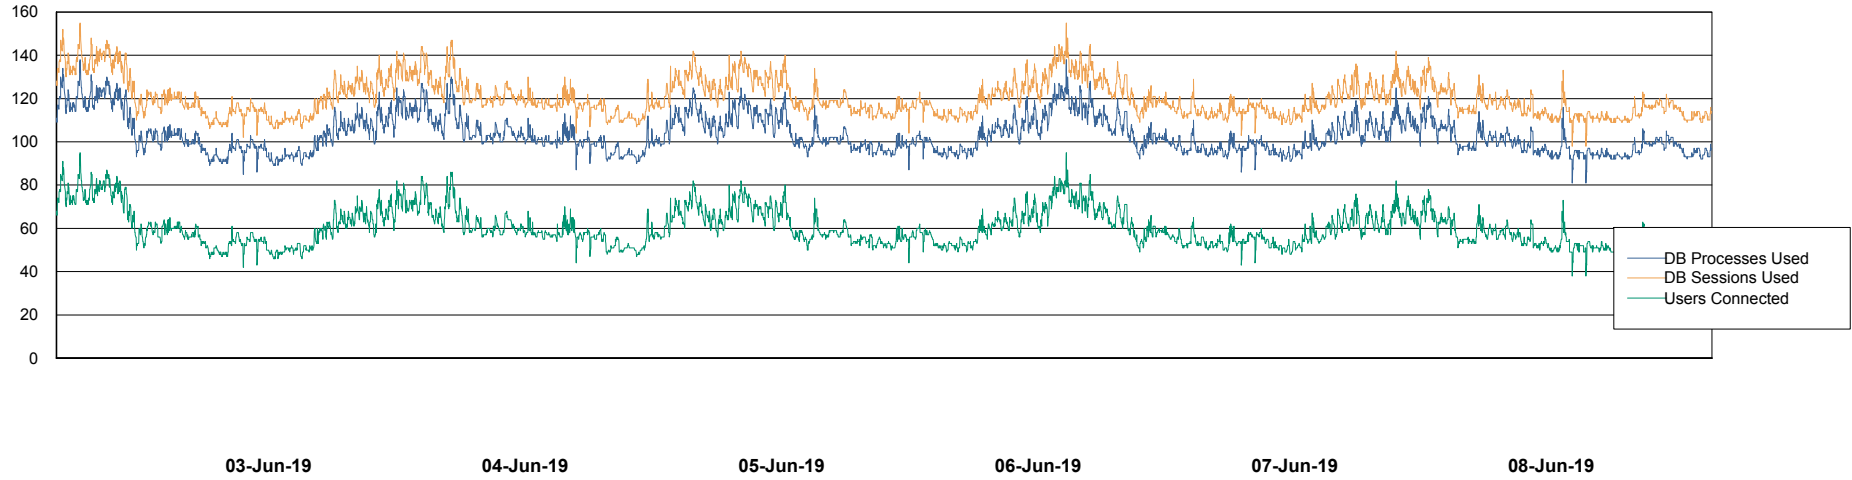

Weekly SLA Customer Report

Customer LSS_Production
Database ID 96

Database Performance LSS_ABSEE2_DB_LIODA5

Weekly SLA Customer Report

Customer LSS_Production
Database ID 96

Database Performance LSS_ABSME_DB_LIODA4