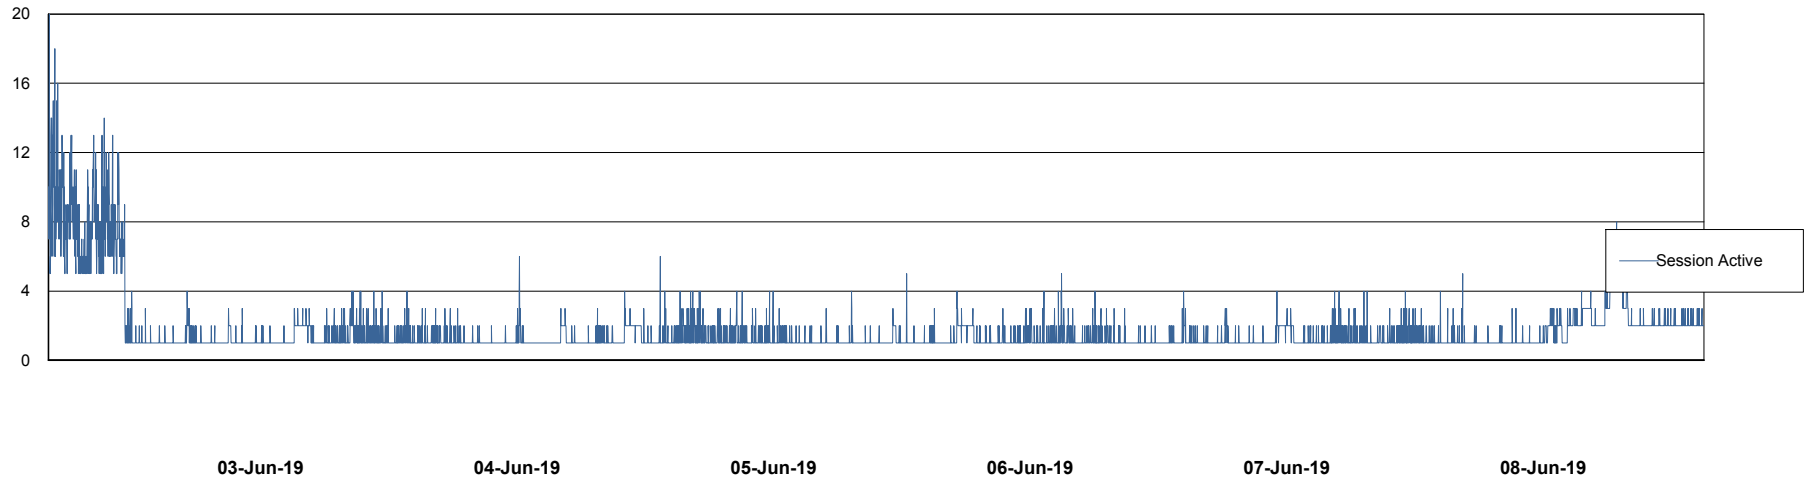

Database Performance LSS_ABSCH3_DB_LIODA3