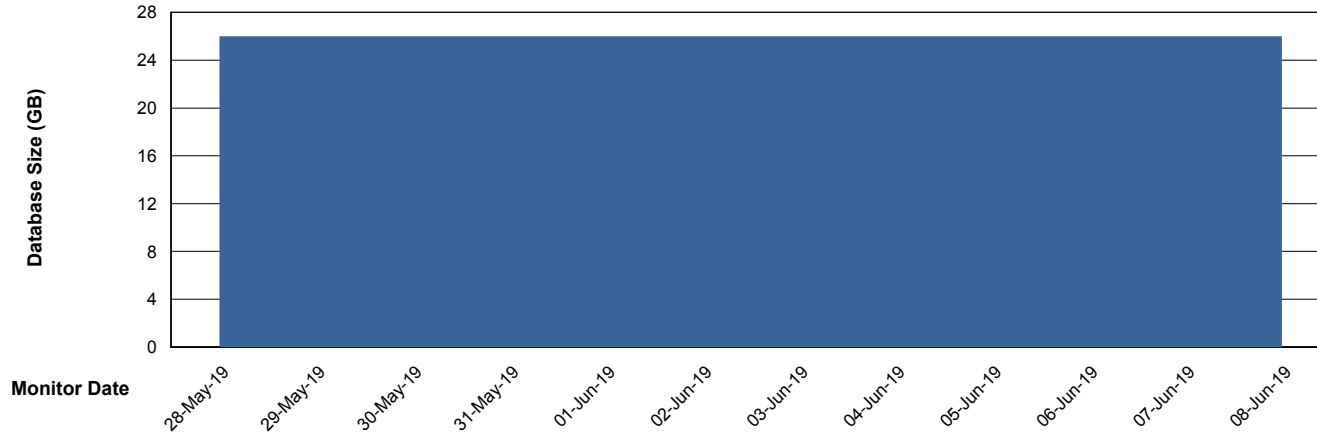

Weekly SLA Customer Report

Customer LSS_Production
Database ID 96

Database Performance LSS_ABSME2_DB_LIODA4

Weekly SLA Customer Report

Customer LSS_Production
Database ID 96

DATABASE SIZE LSS_ABSCH_DB_LIODA3

Database growth over last month

DATABASE SIZE LSS_ABSCH2_DB_LIODA3

Database growth over last month

Weekly SLA Customer Report

Customer LSS_Production
Database ID 96

DATABASE SIZE LSS_ABSCH3_DB_LIODA3

Database growth over last month