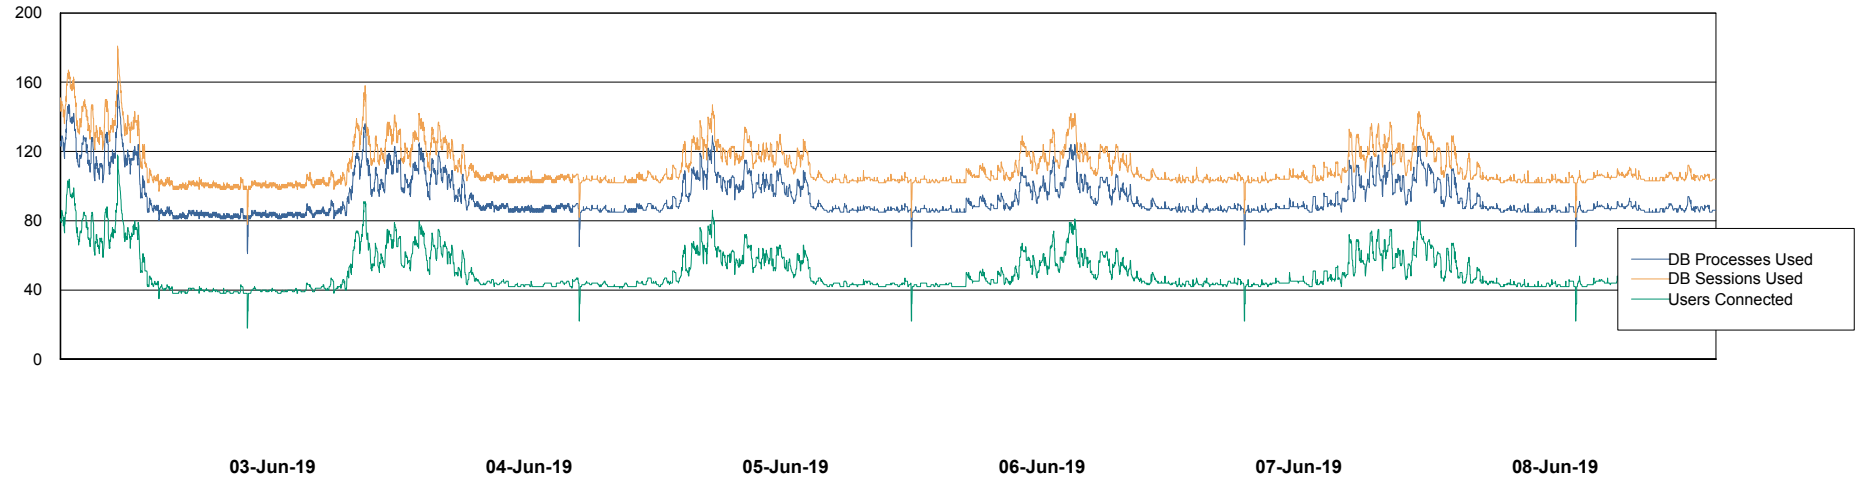

Database Performance LSS_ABSCH3_DB_LIODA3