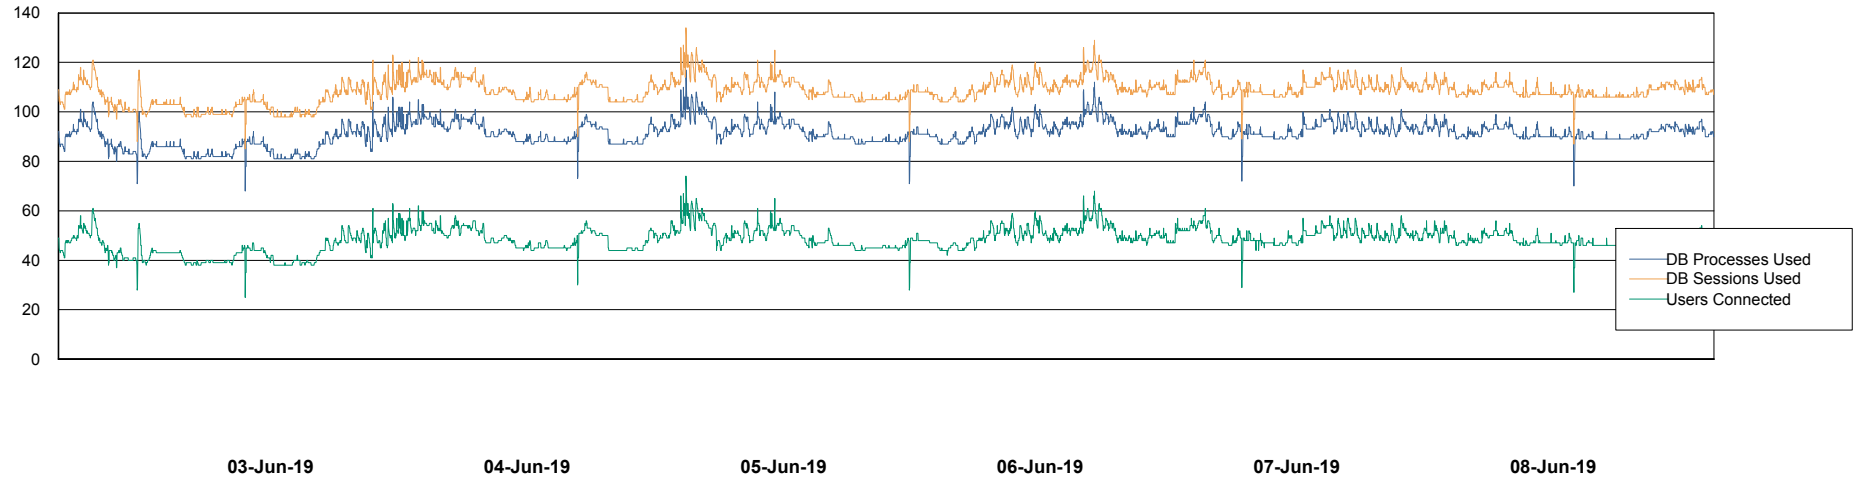

Weekly SLA Customer Report

Customer LSS_Production
Database ID 96

Database Performance LSS_ABSCH_DB_LIODA3

Weekly SLA Customer Report

Customer LSS_Production
Database ID 96

Database Performance LSS_ABSCH2_DB_LIODA3