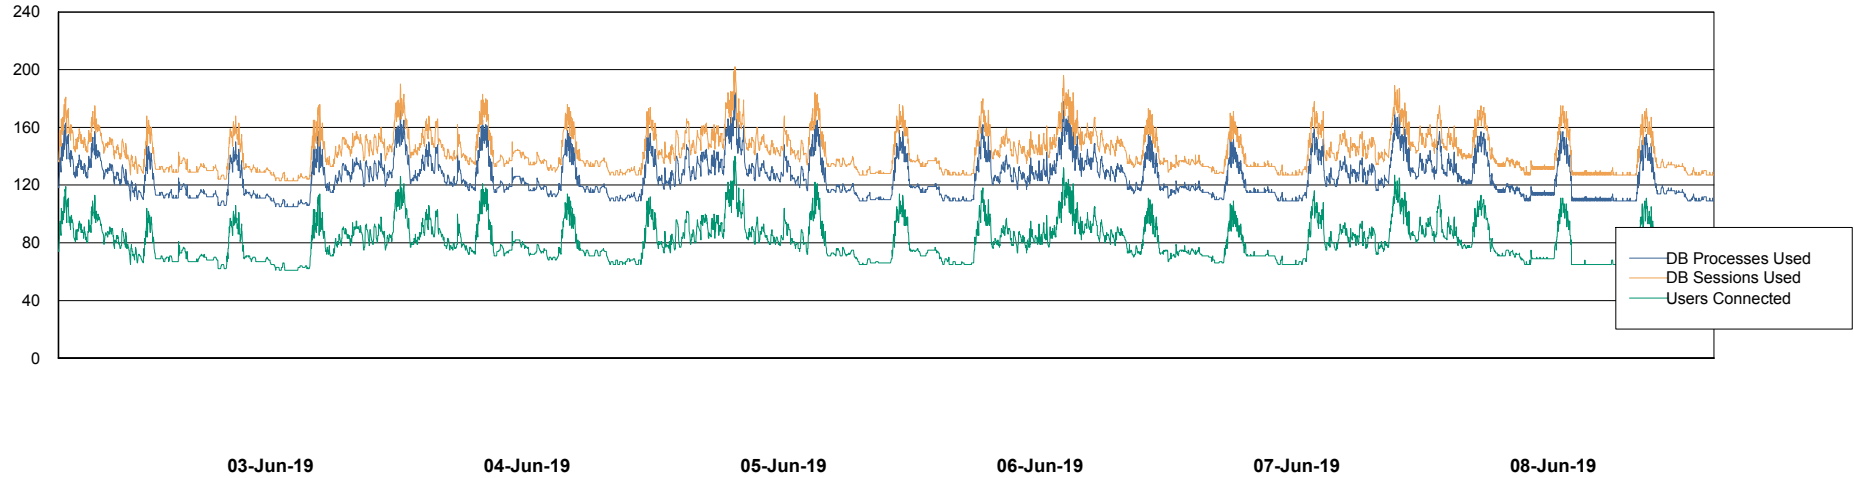

Weekly SLA Customer Report

Customer LSS_Production
Database ID 96

Database Performance LSS_ABSCH3_DB_LIODA3

Weekly SLA Customer Report

Customer LSS_Production
Database ID 96

Database Performance LSS_ABSEE_DB_LIODA5