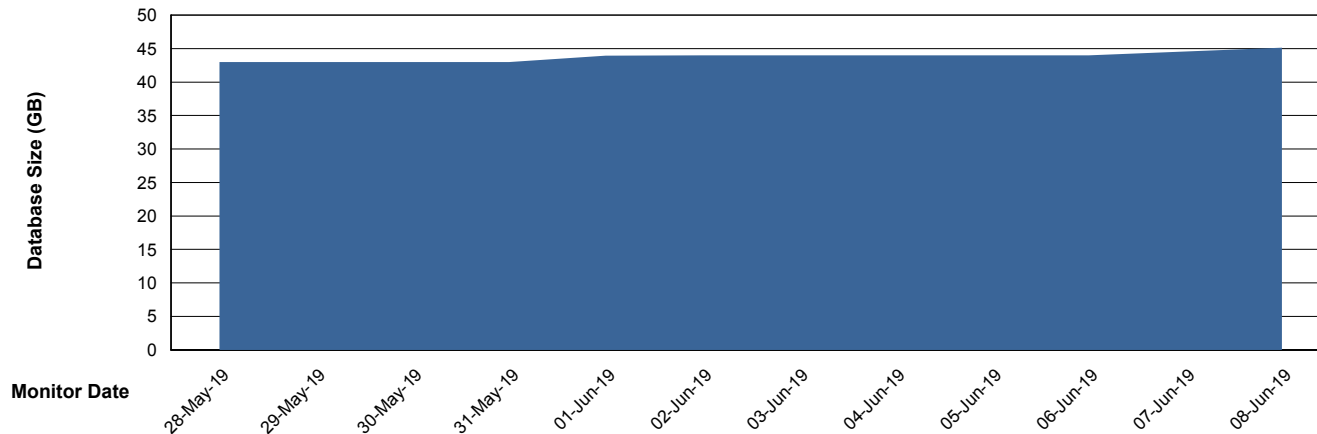

DATABASE SIZE LSS_ABSEE_DB_LIODA5

Database growth over last month

Weekly SLA Customer Report

Customer LSS_Production
Database ID 96

DATABASE SIZE LSS_ABSEE2_DB_LIODA5

Database growth over last month

DATABASE SIZE LSS_ABSME_DB_LIODA4

Database growth over last month

Weekly SLA Customer Report

Customer LSS_Production
Database ID 96

DATABASE SIZE LSS_ABSME2_DB_LIODA4

Database growth over last month

Weekly SLA Customer Report

Customer LSS_Production
 Database ID 96