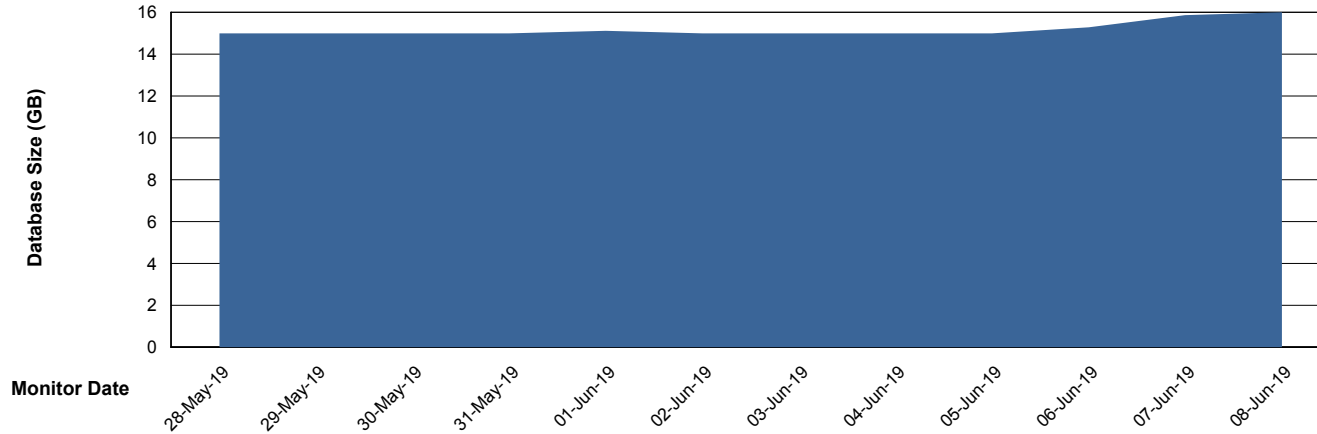

DATABASE SIZE LSS_ABSEE_DB_LIODA5

Database growth over last month

Weekly SLA Customer Report

Customer LSS_Production
Database ID 96

DATABASE SIZE LSS_ABSEE2_DB_LIODA5

Database growth over last month

DATABASE SIZE LSS_ABSME_DB_LIODA4

Database growth over last month

Weekly SLA Customer Report

Customer LSS_Production
Database ID 96

DATABASE SIZE LSS_ABSME2_DB_LIODA4

Database growth over last month

Weekly SLA Customer Report

Customer LSS_Production
 Database ID 96