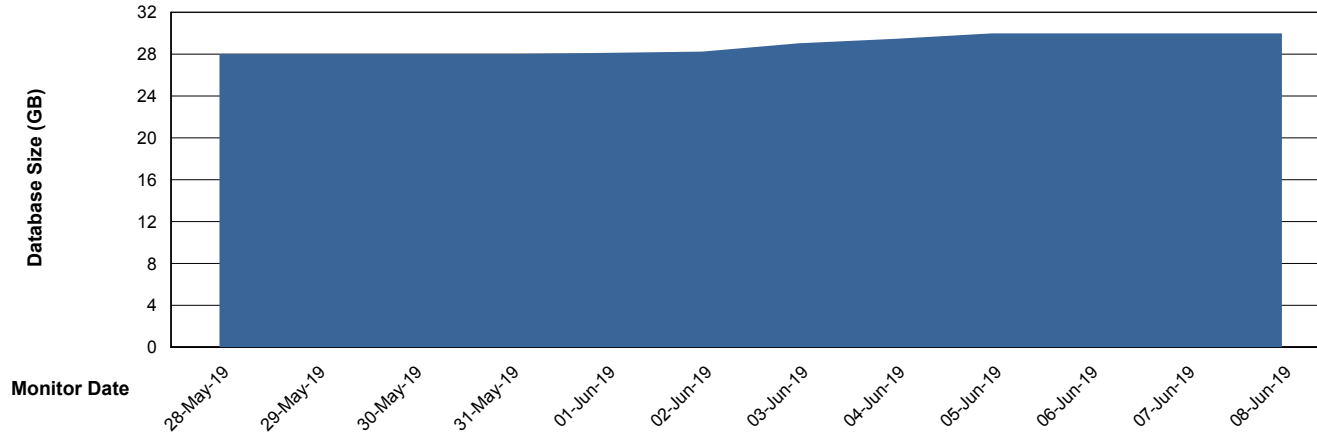

Database growth over last month

Weekly SLA Customer Report

Customer LSS_Production
Database ID 96

DATABASE SIZE LSS_ABSME2_DB_LIODA4

Database growth over last month

Weekly SLA Customer Report

Customer LSS_Production
 Database ID 96

Database Tablespace LSS_ABSCH_DB_LIODA3

Date	Tablespace Name	Filesize (Gb)	Usedsize (Gb)	Percentage free
08-Jun-19	ABSDATA	35	23	34
	INDX	5	1	80
07-Jun-19	ABSDATA	35	23	34
	INDX	5	1	80
06-Jun-19	ABSDATA	35	23	34
	INDX	5	1	80
05-Jun-19	ABSDATA	35	23	34
	INDX	5	1	80
04-Jun-19	ABSDATA	35	23	34
	INDX	5	1	80
03-Jun-19	ABSDATA	35	23	34
	INDX	5	1	80
02-Jun-19	ABSDATA	35	23	34
	INDX	5	1	80