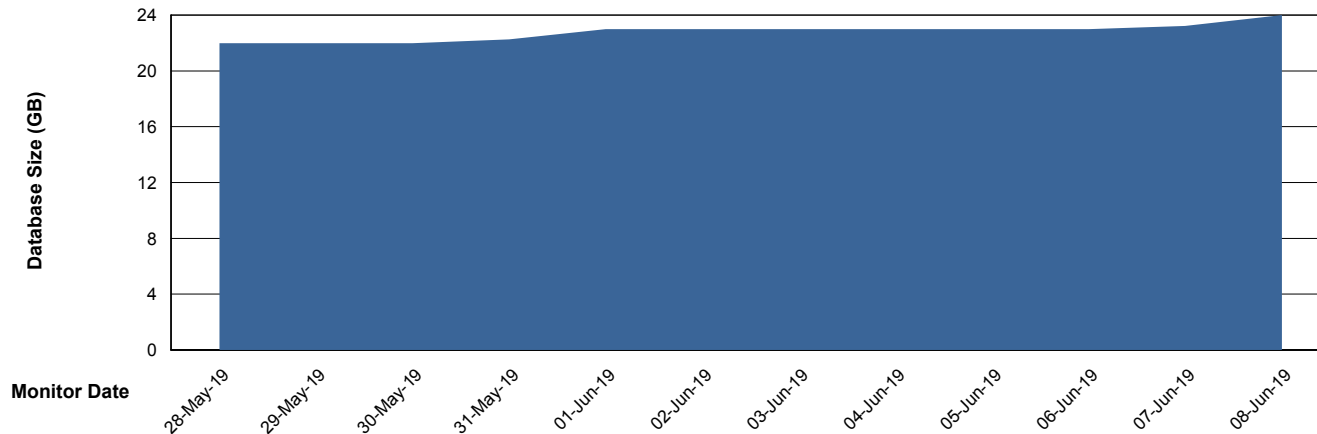

Database growth over last month

DATABASE SIZE LSS_ABSCH2_DB_LIODA3

Database growth over last month

Weekly SLA Customer Report

Customer LSS_Production
Database ID 96

DATABASE SIZE LSS_ABSCH3_DB_LIODA3

Database growth over last month

DATABASE SIZE LSS_ABSEE_DB_LIODA5

Database growth over last month

Weekly SLA Customer Report

Customer LSS_Production
Database ID 96

DATABASE SIZE LSS_ABSEE2_DB_LIODA5

Database growth over last month

DATABASE SIZE LSS_ABSME_DB_LIODA4