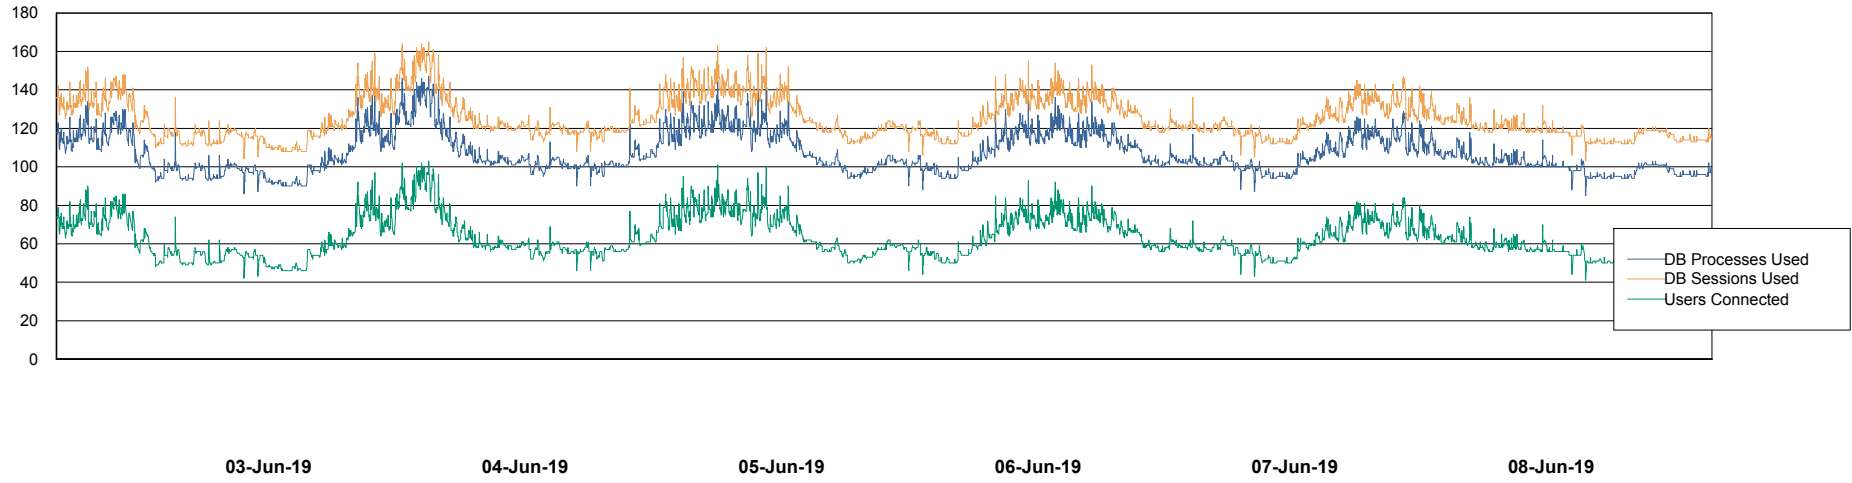

Database Performance LSS_ABSME2_DB_LIODA4