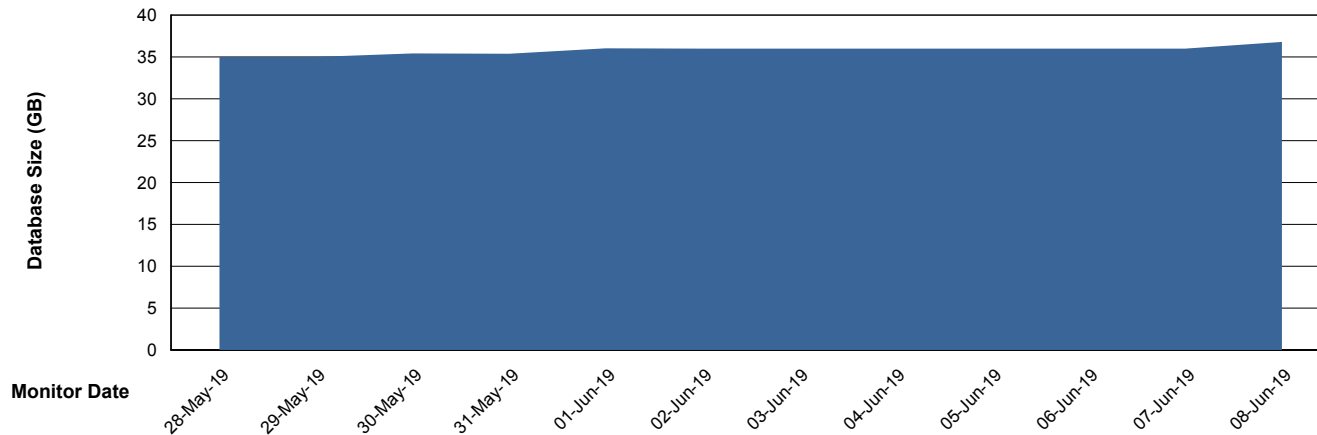

Weekly SLA Customer Report

Customer LSS_Production
Database ID 96

Database Performance LSS_ABSME2_DB_LIODA4

Weekly SLA Customer Report

Customer LSS_Production
Database ID 96

DATABASE SIZE LSS_ABSCH_DB_LIODA3

Database growth over last month

DATABASE SIZE LSS_ABSCH2_DB_LIODA3

Database growth over last month

Weekly SLA Customer Report

Customer LSS_Production
Database ID 96

DATABASE SIZE LSS_ABSCH3_DB_LIODA3

Database growth over last month