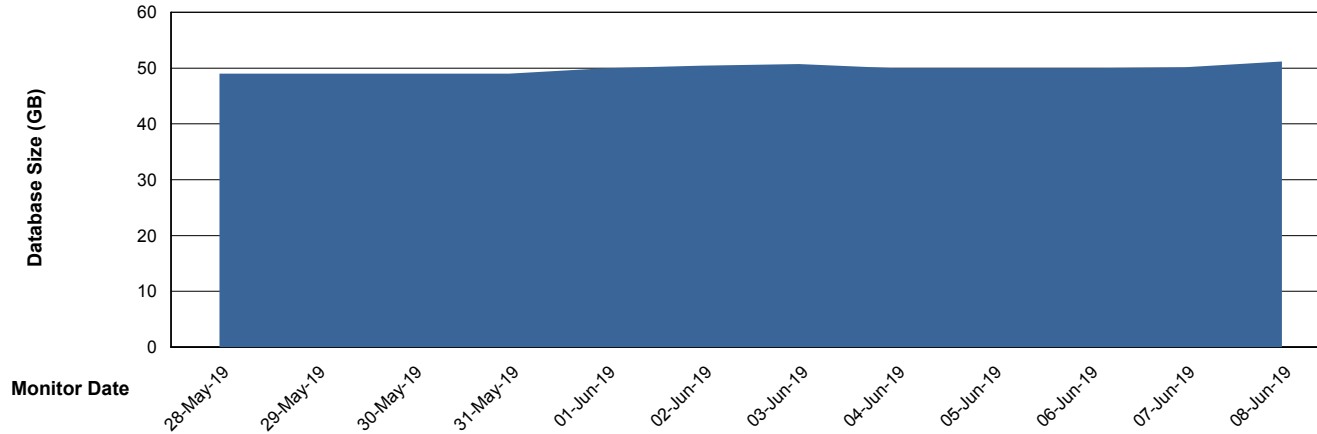

Database growth over last month

DATABASE SIZE LSS_ABSCH2_DB_LIODA3

Database growth over last month

Weekly SLA Customer Report

Customer LSS_Production
Database ID 96

DATABASE SIZE LSS_ABSCH3_DB_LIODA3

Database growth over last month

DATABASE SIZE LSS_ABSEE_DB_LIODA5

Database growth over last month

Weekly SLA Customer Report

Customer LSS_Production
Database ID 96

DATABASE SIZE LSS_ABSEE2_DB_LIODA5

Database growth over last month

DATABASE SIZE LSS_ABSME_DB_LIODA4